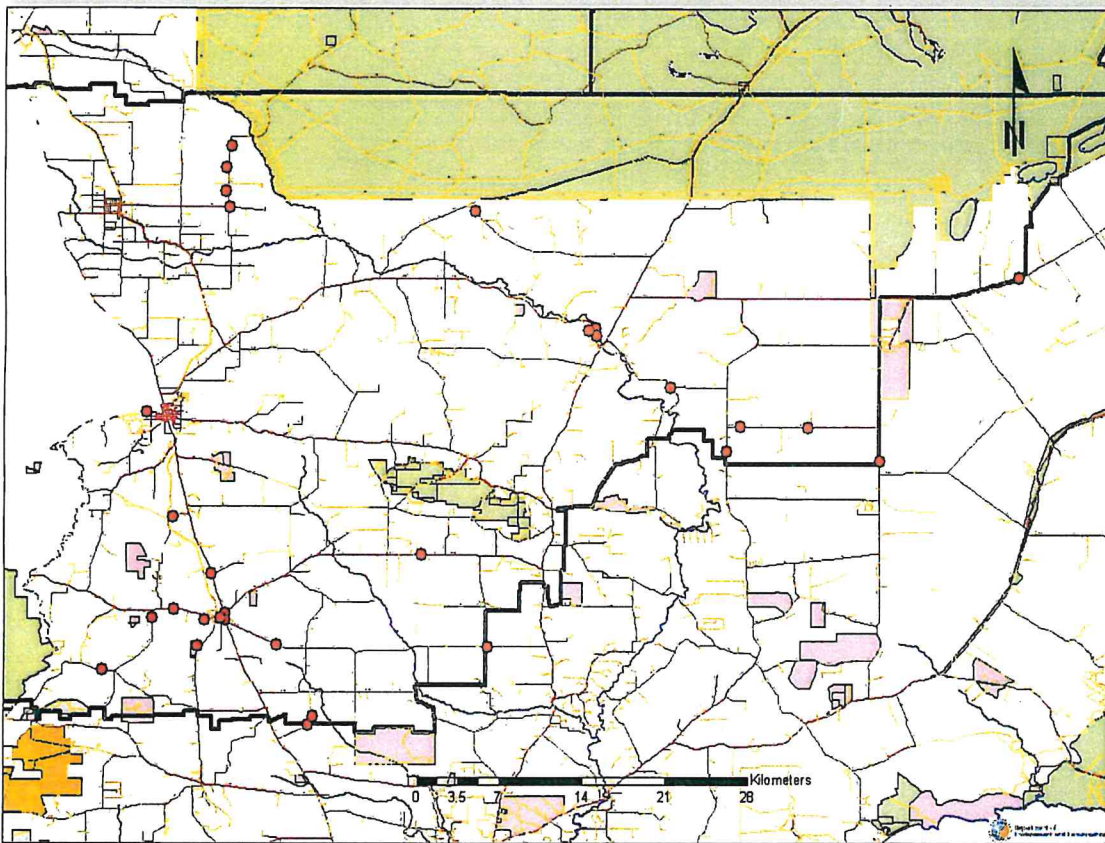

# Significant Roadside Flora in the Plantagenet Shire

Roadside populations of rare flora are marked by yellow "hockey stick" markers to prevent inadvertent disturbance. These species are either limited in distribution and/or numbers, and are threatened by weeds, fire, disease and salinity.

If you have any queries please contact the Threatened Flora Officer at DEC Albany on (08) 9842 4500

Map to be used as guide only – information is subject to change.  
Thank you for helping to conserve these rare species.

*Caladenia christinea*

*Banksia ionthocarpa*

*Orthrosanthos muelleri*

*Conostylis misera*

*Verticordia harveyi*

*Banksia pseudoplumosa*

*Lambertia orbifolia*

*Banksia goodii*