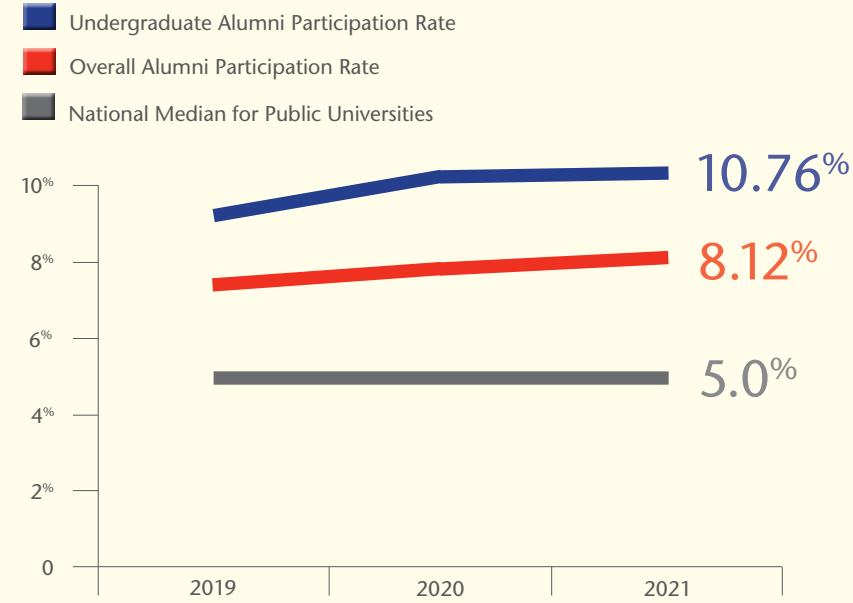

Rebecca Tasso
Sandra A. Taylor
Deborah A. Terry
Brian Tice
Clorinda Tice
Jason Tokuda
Ann S. Tracy
David L. Tracy
Elaine Tredinnick
Dennis Tunstall
Lisa Tunstall
Murray Turoff
Jacqueline R. Udicious
Lisa Ulrich
Judy A. Valyo
Marcia R. Vogel
Brenda Walenczyk
Elizabeth J. Wallace
Anne D. Wasileski
Latonya M. Watson
Mona Wheeler
Anthony W. White
Lawrence Wolfe
Christopher Wong
Eunice Yamada
Mary E. Yen
Patrick C. Young
Dantong Yu
Sotirios G. Zivras

Donors

Humza Abdali
Sarah Abdul
Amatullah Abdul-Baasit
Claude Abou-Diwan
Kristen Abraham
Owais Aftab
Parth Agrawal
Sergio Agreda
Forrest Ahles
Ifran Ahmed
Jeeshan Ahmed
Soojin Ahn
Kazuki Akita
Ridaa Alam
Sebastian Alcock
Melissa Alexo
Joel Alfaro Rodriguez
Sandra Allen
Ta'Mya Allen
Matthew Altomare
Gissela Alvarez
Doru M. Ambarus
Pranati Ambati
Phyllis Ammon
Vishaal Anand
Perry Andanan
Jill Anderson
Donald L. Andrews
Moksha Annigeri
Curtis Asral
Ian Atkins
Samantha Augustin
Casandra Auletta
Saif Awan
Joseph Ayoub
Rayaan Azmi
Eunice Bae
Heather Bailey
Simon Balouga

ALUMNI PARTICIPATION RATES

FY2019-FY2021

Geraldine G. Barba
Anika Barnes
Matthew Barry
Jivin Barve
Lucas Bastos
Jacob Baumgardt
Anthony Belotta
Adel Benteftifa
Sharon Berkowitz
Suzanne L. Berliner-Heyman
Clayton Bernardi
Jessie Bernardo
Anay Bhat
Arlene M. Bialecki
Alicia Biasotti Belotta
Justin Bieniek
Emma Bitar
Monica Blackman
Cecil Blanton
Judith M. Bloeser
Jennifer Bollard
Tony Bonilla
Rosemond Bordzoe
Matthew Bowerman
Camille Branch
Benjamin Brandner
Thomas Bravo
Kiana Brereton
Elijah Brick
SanAntonio Brinson
Joanna B. Brinton
Elizabeth Brogna
Florence Cross
David Brown
Jeffrey J. Brunetto

William N. Buchala
Jake N. Bullock
Ryan Bunn
Leanne Burgos
Grace Burke
Kathleen Burke
Dennis Cadman
Ondria N. Caffey
Stacia Camby
Adam Camerlengo
Ariana E. Caminos
Nicole Campos
Ana M. Caneira
Jack Carle
Samuel Carlos
Judith Alexis Carrillo-Advensky
Lucille L. Casatelli
Chelsea Castillo
Karina Castro
Reggie J. Caudill
Cagri Celik
Christine R. Cervelli
Lauren Chamberlain
Bailey Chant
Joseph Chiovera
Andreea Chirica
Tanish J. Choksi
Sagnik Chowdhury
Constance Chu
Renee Ciufia
Conor Coll
Karen Cooke
Marian E. Corallo
Dylan Corbett

Emily Corcoran
Matthew Cordes
Emilio Cordova
Robert T. Cottingham Jr.
Teresa Cotto
Zoe Coughlan
Richard Council
Emanuel Couto
Deva Craig
Megan Crawford
Casey Crown
Amanda Cruz
Linda J. Cummings
Rhema Dadala
Vrushti Dalal
John Dallagnese
Rishik Danda
Millen Dang
Sreya Das
Reyden Davies
Janet Dawod
Moshe W. Dayan
Kjell de Graaf
Alexander DeFilippo
Julia Delorenzo
Manal Desai
Pradnya Desai
Indraneel Deshpande
Ivie Dimaya
Elisee Doh
Malachi Dube
Christopher W. Duggan
Marilyn A. Duncan
Patricia Dzwil
Sammy Eap

Kirk Edelman
Dimitri Edouard
Patrice J. Edwards
Jesus Egoavil
Amber Eiserle
Aymen Elassa
Nour Eltony
Christian Eriksson
Chase Everett
Joshua Failla
Ronald R. Farina
Kerry C. Feder
Jack Feinstein
Wenlong Feng
Kert Fernandez
David F. Ferrero
Virginia Ferrero
Robert H. Fisk III
Edwin C. Fitzgerald
Pamela Flockhart
Meghan Flynn
Erin Foody
Christopher W. Frey
Sebastian Friend
Mahi Gada
Nishi Gandhi
Reesha Gandhi
Vinayak Ganesan
Grazia Gangitano
Alana Garcia
Leilani Garcia
Hongya Ge
Garwayne Gibbs
Tristan Gibson
Richard Gilot
Zean Go
Emma Godwin
Derek Gomez
Jose R. Gomez
Danny Goncalves
Beck A. Gozdenovich
Dawn Graff-Haight
Jonpierre Grajales
Sam Granovsky
Aaron M. Gratch
Henry P. Grayner
Cameron Greer
Carmel Gregory
John Grifone
Angy Grullon
Oliver Gu
Ryuichi Came Guanlao
Kimberlie Guillaume
Tanner Guild
Jasmine Guliani
Snigdha Gupta
Alexander M. Haimovich
Nicholas Halkias
Myles Hall
Zeyad Hamza
Alexander Hanna
Christine Hanna
Catherine C. Hansen