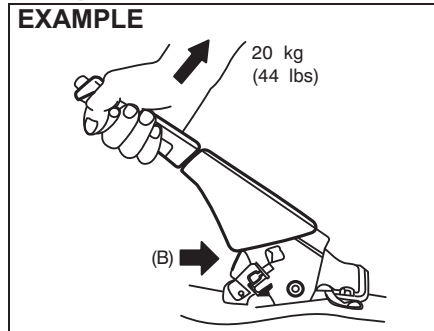

Parking brake

09-60A226A

**Ratchet tooth specification (B): 6th-9th
Lever pull force (I) : 200N (20 kg)**

Check the parking brake for proper adjustment by counting the number of clicks made by the ratchet teeth as you slowly pull up on the parking brake lever to the point of full engagement. The parking brake lever should stop between the specified ratchet teeth and the rear wheels should be securely locked. If the parking brake is not properly adjusted or the brakes drag after the lever has been fully released, have the parking brake inspected and/or adjusted by your Maruti Suzuki authorized workshop.