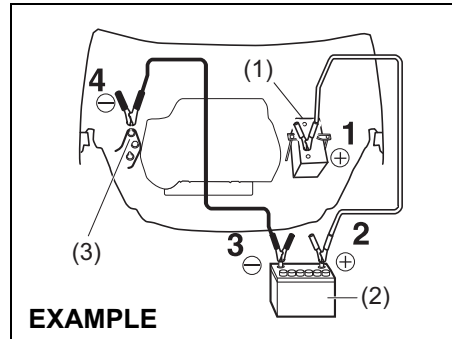

NOTICE

Your vehicle should not be started by pushing or towing. This starting method could result in permanent damage to the catalytic converter. Use jump leads to start a vehicle with a weak or discharged battery.

1) Use only a 12-volt battery to jump-start your vehicle. Position the good 12-volt battery close to your vehicle so that the jump leads will reach both batteries. When using a battery installed on another vehicle, check that two vehicles do not touch each other. Set the parking brakes fully on both vehicles.
2) Turn off all vehicle accessories, except those necessary for safety reasons (for example, headlights or hazard lights).

3) Connect jump leads as follows:

1. Connect one end of the first jump lead to the positive (+) terminal of the discharged battery (1).
2. Connect the other end to the positive (+) terminal of the booster battery (2).
3. Connect one end of the second jump lead to the negative (-) terminal of the booster battery (2).
4. Make the final connection to an unpainted, heavy metal part (i.e. engine mount bracket (3)) of the engine of the vehicle with the discharged battery (1).

⚠ WARNING

Never connect the jump lead directly to the negative (-) terminal of the discharged battery, or an explosion may occur.

⚠ CAUTION

Connect the jump lead to the engine mount bracket securely. If the jump lead disconnects from the engine mount bracket because of vibration at the start of the engine, the jump lead could be caught in the drive belts.

4) If the booster battery you are using is fitted to another vehicle, start the engine of the vehicle with the booster battery. Run the engine at moderate speed.
5) Start the engine of the vehicle with the discharged battery.
6) Remove the jump leads in the exact reverse order in which you connected them.