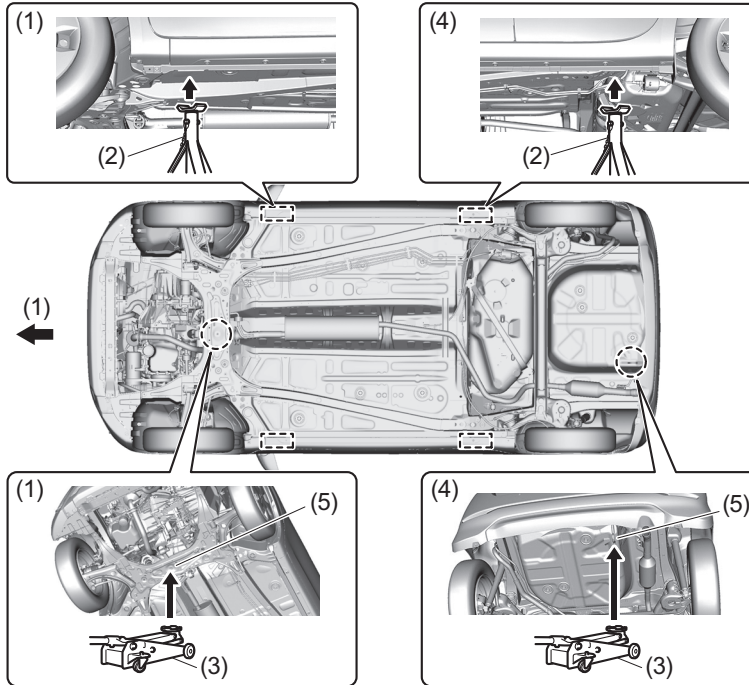

EMERGENCY SERVICE

Raising vehicle with garage jack

- Apply the garage jack to one of the points indicated below.
- Always support the raised vehicle with jack stands (commercially available) at the points indicated below.

- (1) Front
- (2) Jack stand
- (3) Garage jack
- (4) Rear
- (5) Jacking point for garage jack

EXAMPLE

⚠ WARNING

As the vehicle may get damaged or an accident may occur, observe the following points.

- Observe the designated points shown in the illustrations.
- When holding the lifted vehicle, use the rigid rack.
- When jacking up the front side or the rear side only, place a chock (commercially-available product) on front and back of the grounded tire.

NOTICE

Never apply a garage jack to the exhaust pipe or rear torsion beam.

NOTE:

For more details, contact a authorised Maruti Suzuki workshop.

69RH176