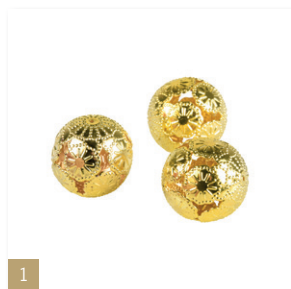

RETAIL

DEKO-ACCESSOIRES • KERZEN | DECO ACCESSORIES • CANDLES | ACCESSORI DECORATIVI • CANDELE

Deko-Kugeln aus Metall | Deco balls made of metal | Palle decorative in metallo

	#	Ø			
1	86514	28 mm	gold | gold | oro		12 x 12
2	86515	28 mm	silber | silver | argento	Marakesch	12 x 12
3	86516	28 mm	kupfer | copper | rame		12 x 12