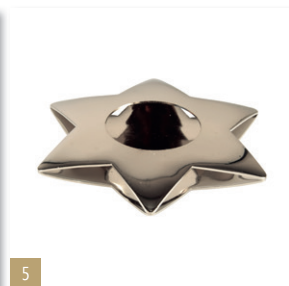

RETAIL

DEKO-ACCESSOIRES • KERZEN | DECO ACCESSORIES • CANDLES | ACCESSORI DECORATIVI • CANDELE

Deko-Kugeln aus Metall | Deco balls made of metal | Palle decorative in metallo

| | # | Ø | | | |
|---|-------|-------|---------------------------|-----------|---------|
| 1 | 86514 | 28 mm | gold gold oro | | 12 x 12 |
| 2 | 86515 | 28 mm | silber silver argento | Marakesch | 12 x 12 |
| 3 | 86516 | 28 mm | kupfer copper rame | | 12 x 12 |