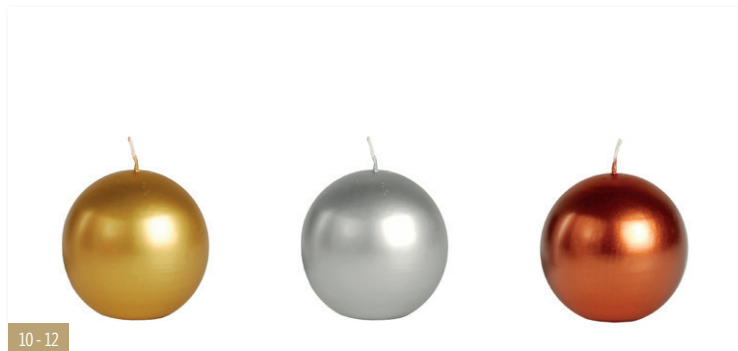

13-15

10-12

Kugelkerzen | Ball candles | Candele sferiche

	#	Ø		
10	85304	80 mm	gold | gold | oro	8 x 1
11	85305	80 mm	silber | silver | argento	8 x 1
12	85306	80 mm	kupfer | copper | rame	8 x 1