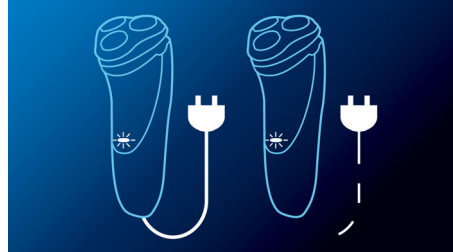

A comfortable and close end result

- ComfortCut blades glide gently for a smooth, close shave
- Flex & Float adjusts to face and neck curves

The fastest way through your morning routine

- 45+ shaving minutes, 8-hour charge
- Simply rinses clean
- Can be used corded and cordless
- LED Display

Highlights

ComfortCut blades

ComfortCut blades have rounded edges that glide smoothly on your skin, so you always get a close - yet comfortable - shave.

Flex & Float

Automatically adjusts to every curve of your face and neck for a smoother shave.

45+ shaving minutes

An energy-efficient, powerful lithium-ion battery gives you more shaves per charge. You'll have 45+ minutes of shaving time - that's around 15 shaves -

after 8 hours of charging. Plug it in for 3 minutes and you'll have enough power for one shave.

Efficient power System

Can be used corded and cordless

Fully washable shaver

Simply pop the heads open, and rinse thoroughly under the tap.

LED Display

Indicates: Battery full, Battery low, Charging, Replace shaving heads, Quick charge