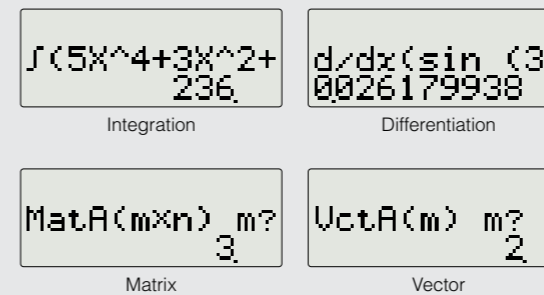

F-788SG

TYPE 2-line display scientific calculator

1. FEATURES
2. **488 functions**
   - **Undo or Copy function for easy input or edition**
   - Matrix and vector calculations
   - Statistics and trigonometric calculations
   - Integration and differentiation
   - **79 scientific constants and 172 metric conversions**
   - Some parts are manufactured from recycled Canon product materials
   - Quick reference card included

SIZE 168 x 86.3 x 17.8mm (with hard case) / 165 x 80 x 14mm (without hard case)

WEIGHT 124g (with hard case) / 89g (without hard case)

Essential scientific functions suitable for high school level or above