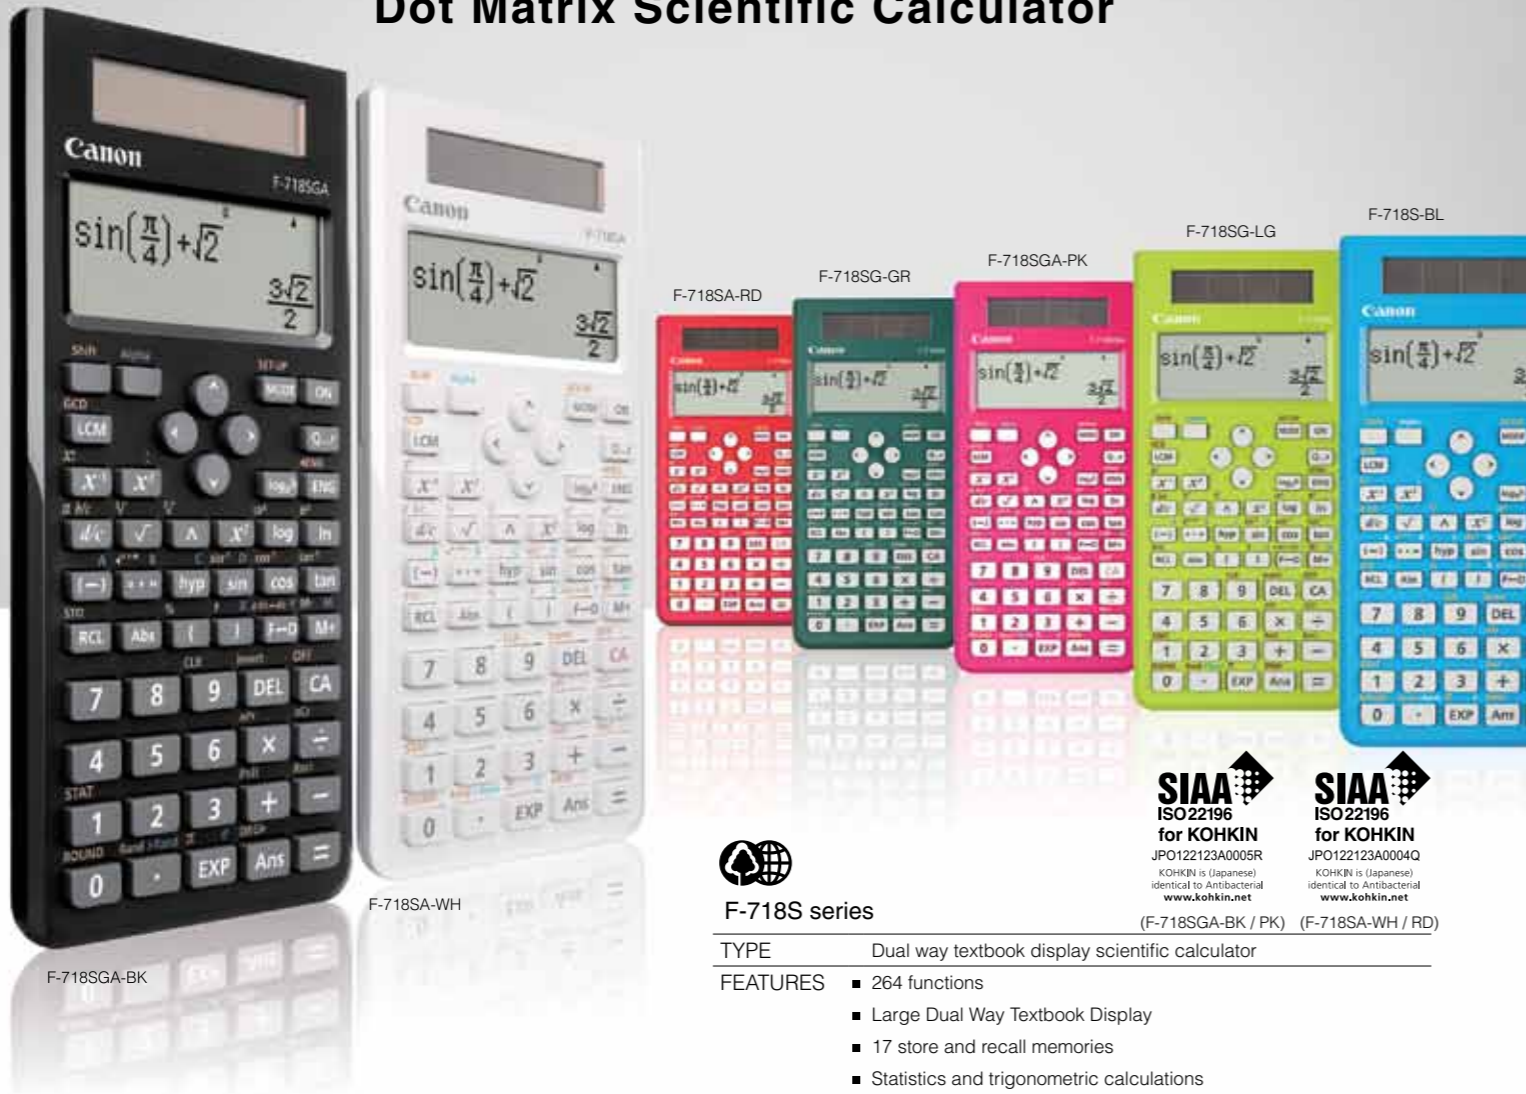

Refreshing Mind by Vivid Color Dot Matrix Scientific Calculator

F-718S series

TYPE Dual way textbook display scientific calculator

1. FEATURES
2. 264 functions
   - Large Dual Way Textbook Display
   - 17 store and recall memories
   - Statistics and trigonometric calculations
   - Function table calculation
   - **High accuracy calculation result: internal calculation up to 18 digits**
   - Some parts are manufactured from recycled Canon product materials (except blue, red and white)
   - Antibacterial keys (except blue, green and lime green)

SIZE 171 x 86 x 18.7mm (with hard case) / 168 x 80 x 14.5mm (without hard case)

WEIGHT 128g (with hard case) / 95g (without hard case)

F-715SG Series

TYPE 2-line display scientific calculator

1. FEATURES
2. 250 functions
   - 10 digits mantissa + 2 digits exponent display
   - 17 store and recall memories
   - **Undo or Copy function for easy input or edition**
   - Statistics and trigonometric calculations
   - LCM, GCD and quotient remainder calculations
   - Some parts are manufactured from recycled Canon product materials

SIZE 168 x 86.3 x 17.8mm (with hard case) / 150 x 74.5 x 12mm (without hard case)

WEIGHT 124g (with hard case) / 89g (without hard case)

NEW PRODUCT