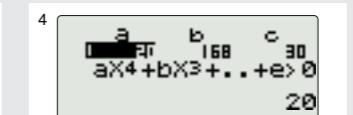

Mark I

Award & certification

reddot design award
winner 2011
(for X Mark I & X Mark I Print)

reddot design award
winner 2012
(for X Mark I Pointer)

Red dot Design Award

Red dot design award breaks down into the three disciplines: product design, communication design and design concept. It serves as a platform for design-relevant innovations. Since 1955, it has been recognized as an international label and quality seal. The award is given to X Mark I & X Mark I Print in 2011, and X Mark I Pointer in 2012 for their outstanding product design achievement. The degree of innovation, quality, ecology and symbolic and emotional content excel other products in other category.

product design award
2011
(for X Mark I)

iF Product Design Award

iF product design award yearly recognizes products that ingeniously unite functionality, comfort and aesthetics and embrace the challenges of innovation since 1953. The award is evaluated upon criterias like design quality, degree of innovation, environmental impact, ergonomics and visualization of intended use for the best product. X Mark I is given this world renowned award for innovative product design in 2011 in the office & business category by international jury.

(for X Mark I & X Mark I Card)

Blue Angel (Blauer Engel) Certification