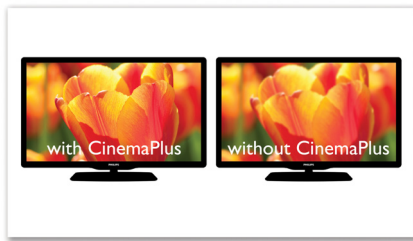

DVD player
HDMI 1080p DivX Ultra, USB 2.0

DVP3990/12

Highlights

CinemaPlus

Feast your eyes on images that are razor sharp and a match for reality. An intelligent algorithm, CinemaPlus goes right down to each pixel in each frame, analyzing it before optimizing sharpness and color stability. The results are obvious - you get to see more details, pictures become crystal clear and everything looks superbly natural. Movie nights will never be the same again.