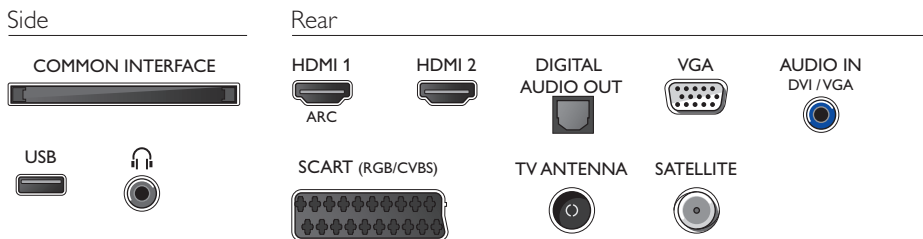

Multimedia Applications

- Video Playback Formats: Containers: AVI, MKV, H264/MPEG-4 AVC, MPEG-1, MPEG-2, MPEG-4, WMV9/VC1, HEVC (H.265)
- Subtitles Formats Support: .SMI, .SRT, .SSA, .SUB, .TXT, .ASS

- Music Playback Formats: AAC, MP3, WAV, WMA (v2 up to v9.2)
- Picture Playback Formats: JPEG, BMP, GIF, PNG

Supported Display Resolution

- Computer inputs: up to 1920x1080 @ 60Hz
- Video inputs: 24, 25, 30, 50, 60 Hz, up to 1920x1080p

Tuner/Reception/Transmission

- Digital TV: DVB-T/T2/T2-HD/C/S/S2
- MPEG Support: MPEG2, MPEG4
- Video Playback: NTSC, PAL, SECAM

Power

- Mains power: AC 220 - 240 V 50/60Hz
- Standby power consumption: <0.3W
- Off mode power consumption: <0.3 W
- Ambient temperature: 5 °C to 35 °C
- Power Saving Features: Auto switch-off timer, Eco mode, Picture mute (for radio)
- Energy Label Class: A
- Eu Energy Label power: 20 W
- Annual energy consumption: 30 kW·h
- Mercury content: 0 mg
- Presence of lead: Yes*

Dimensions

- Box dimensions (W x H x D): 595 x 425 x 112 mm
- Set dimensions (W x H x D): 512.3 x 308 x 54.1 mm
- Set dimensions with stand (W x H x D): 512.3 x 311 x 118 mm
- TV stand width distance: 374.3 mm
- Product weight: 2.6 kg
- Product weight (+stand): 2.65 kg
- Weight incl. Packaging: 3.9 kg
- VESA wall mount compatible: 75 x 75 mm

Accessories

- Included accessories: Remote Control, 2 x AAA Batteries, Power cord, Quick start guide, Legal and safety brochure, Table top stand

Connections

Issue date 2018-03-12

Version: 5.2.1

12 NC: 8670 001 44254
EAN: 87 18863 01129 4

© 2018 Koninklijke Philips N.V.
All Rights reserved.

Specifications are subject to change without notice.
Trademarks are the property of Koninklijke Philips N.V.
or their respective owners.

www.philips.com

* EPG and actual visibility (up to 8 days) is country and operator dependent.

* Energy consumption in kWh per year, based on the power consumption of the television operating 4 hours per day for 365 days. The actual energy consumption will depend on how the television is used.

* The TV supports DVB reception for 'Free to air' broadcast. Specific DVB operators may not be supported. An up to date list can be found in the FAQ section of the Philips support website. For some operators Conditional Access and subscription are required. Contact your operator for more information.

* (Philips) only compatible with specific Philips player device.

* This television contains lead only in certain parts or components where no technology alternatives exist in accordance with existing exemption clauses under the RoHS Directive.