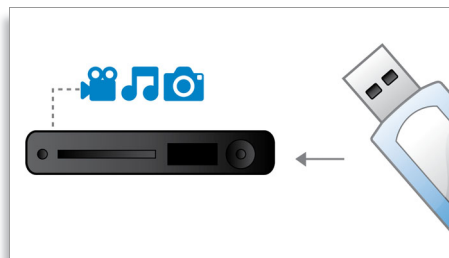

USB Media Link

The Universal Serial Bus or USB is a protocol standard that is conveniently used to link PCs, peripherals and consumer electronic equipment. With USB Media Link, all you have to do is plug in your USB device, select the movie, music or photo and play away.

Multimedia DivX

Play CD, (S)VCD, DVD, DVD+- R/RW, DivX, MP3, WMA, JPEG