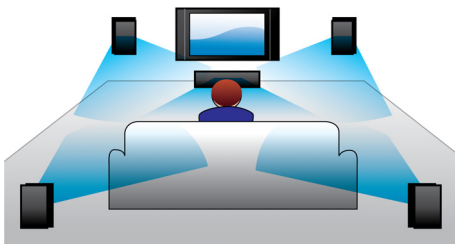

Dolby TrueHD and DTS-HD

Dolby TrueHD and DTS-HD Master Audio Essential deliver the finest sound from your Blu-ray Discs. Audio reproduced is virtually indistinguishable from the studio master, so you hear what the creators intended for you to hear. Dolby TrueHD and DTS-HD Master Audio Essential complete your high definition entertainment experience.