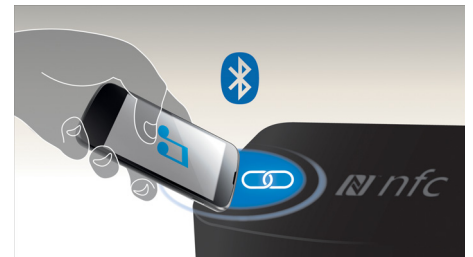

## DivX Plus HD Certified

DivX Plus HD on your Blu-ray player and/or DVD player offers the latest in DivX technology to let you enjoy HD videos and

movies from the Internet direct to your Philips HDTV or PC. DivX Plus HD supports the playback of DivX Plus content (H.264 HD video with high-quality AAC audio in an MKV file container) while also supporting previous versions of DivX video up to 1080p. DivX Plus HD for true HD digital video.

## Bluetooth wireless streaming

Bluetooth wireless music streaming from your music devices

## NFC technology

Pair Bluetooth devices easily with one-touch NFC (Near Field Communications) technology. Just tap the NFC enabled smartphone or tablet on the NFC area of a speaker to turn the speaker on, start Bluetooth pairing, and begin streaming music.