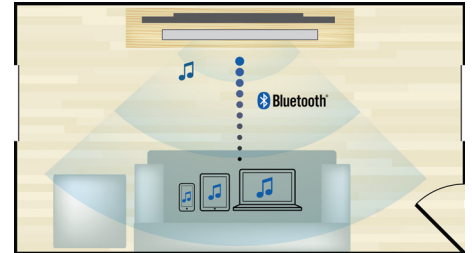

Bluetooth wireless streaming

Bluetooth wireless music streaming from your music devices