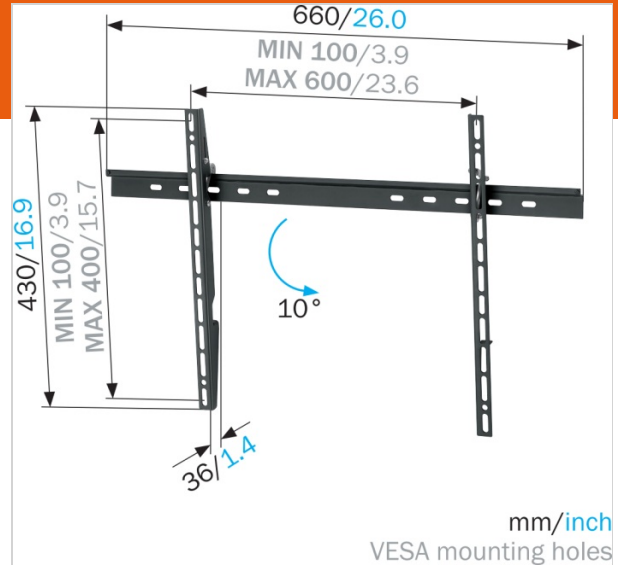

MNT 302 Tilting TV Wall Mount

Article number (SKU) 5343010
Colour Black

Need to install your TV high on the wall? The Mount Massive MNT 302 tilting TV wall mount allows you to tilt your TV up to 10 degrees and is compatible with 40-65 inch (102-165 cm) TVs weighing up to 100 kg; ideal for home cinemas.

0

MNT 302 Tilting TV Wall Mount

VOGEL'S HOLDING BV 2018 (c) All rights reserved
Subject to printing errors, technical and price
amendments
Date: 30-03-2018

www.vogels.com

Specifications

Product specifications

Product type number	MNT 302
Article number (SKU)	5343010
Colour	Black
EAN single box	8712285326349
Product size	L
TÜV certified	No
Tilt	Tilt up to 10°
Guarantee	2 years
Min. screen size (inch)	40
Max. screen size (inch)	65
Max. weight load (kg)	100
Min. hole pattern	100mm x 100mm
Max. hole pattern	600mm x 400mm
Max. bolt size	M8