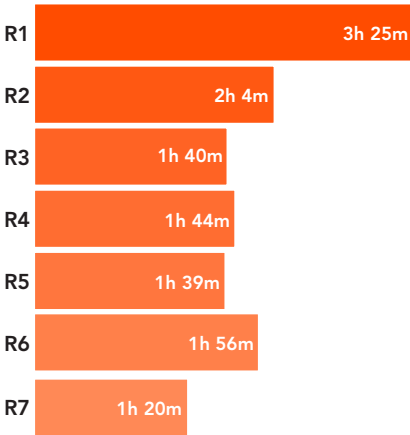

2018 NFL DRAFT RECAP

2018 DOLPHINS DRAFT RECAP

In 2018, the Miami Dolphins selected eight players in the NFL draft – four on defense, three on offense and one specialist:

2018 DOLPHINS PICKS					
RD	PK	OVR	PLAYER	POS	COLLEGE
1	11	11	M. Fitzpatrick	S	Alabama
2	10	42	M. Gesicki	TE	Penn St.
3	9	73	J. Baker	LB	Ohio St.
4	23	123	D. Smythe	TE	Notre Dame
4	31	131	K. Ballage	RB	Arizona St.
6	35*	209	C. Armstrong	CB	S. Mississippi
7	9	227	Q. Poling	LB	Ohio
7	11	229	J. Sanders	K	New Mexico

* Compensatory selection from Kansas City

2018 ON THE CLOCK

The 2018 NFL draft lasted 13 hours and 48 minutes over the course of three days. Here's the breakdown by round: