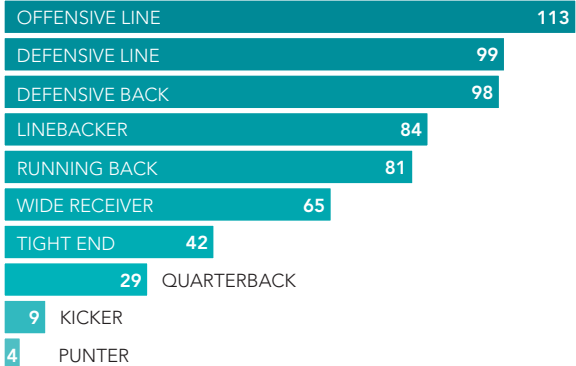

ALL-TIME BY POSITION

Over the history of the franchise, the Miami Dolphins have made 624 selections in the NFL draft. The team has selected more offensive linemen in the draft than any other position. The 2018 draft was the first in Miami's 53-year draft history that the team didn't select an offensive lineman.

The following breakdown shows how many players the Dolphins have selected in each position over the past 53 drafts.