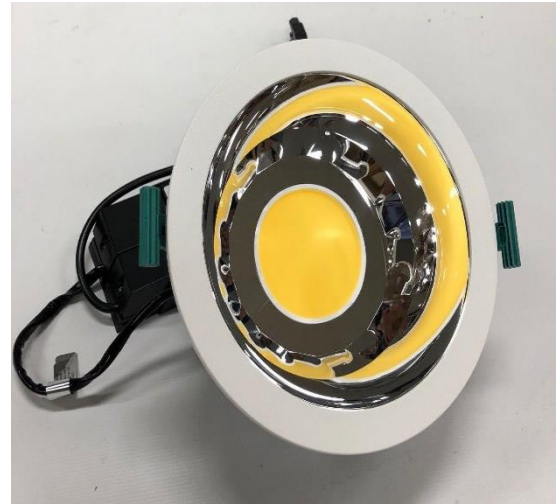

**Philips LuxSpace Compact LED downlight
BBS490 1xDLED-4000 PSU-E C WH PG**

Wattage: 35W

Total luminous flux: 2045lm

Lamp color temperature: 4000K

Code: 8717943930043

Installation: Recessed

Overall diameter: 216 mm

Cutout: 200 mm

Overall height: 122 mm

Quantity: 13 pcs