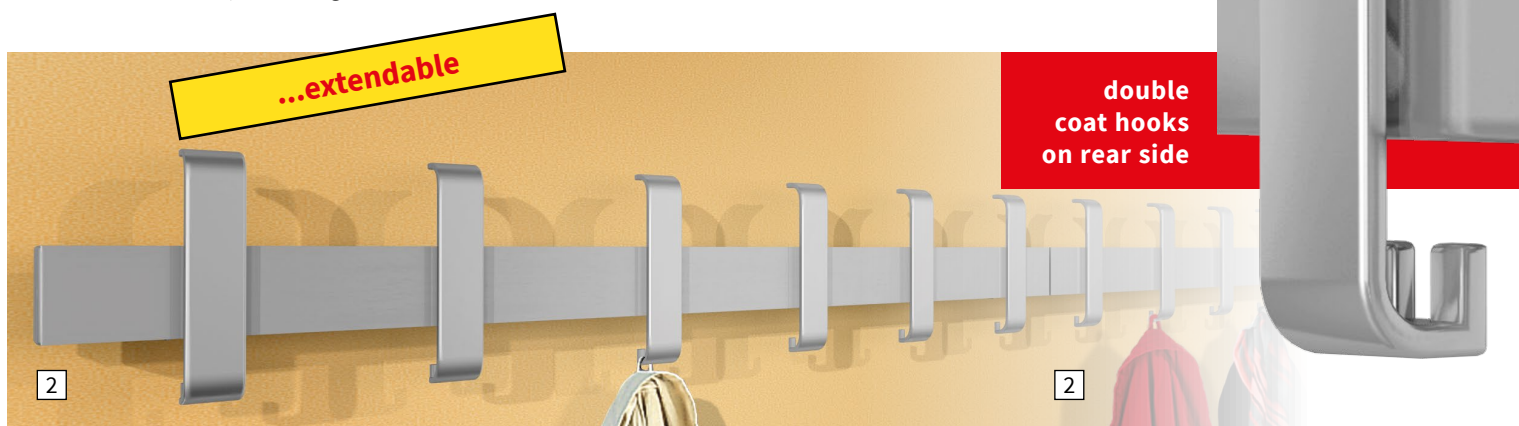

3 Mobile coat rack Event

An extra long coat rack, Ø 3 cm steel tubing makes this unit extremely stable. Powder coated in aluminium silver colour. Base has four lockable castors.

Dimensions: W 178 x D 53 x H 171 cm

Coat rack Event # 31603014 € 289,-