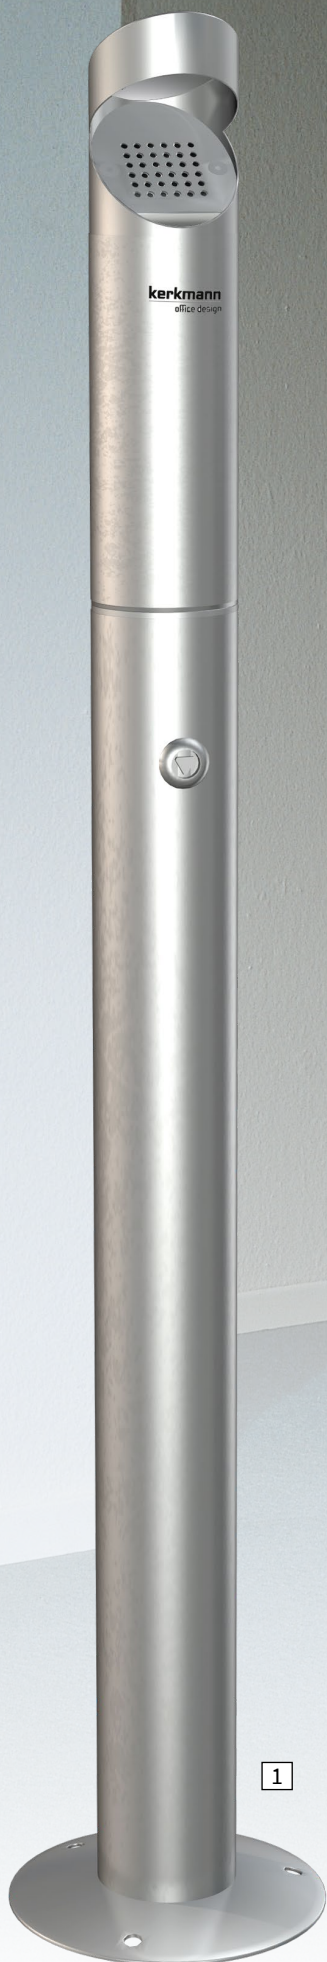

Coat rack Event # 31603014 € 289,-

Accessories:

4 Coat hangers, plastic black

Coat hangers (set of 5) # 39600415 € 20,80

5 Coat hangers, steel aluminium silver

Coat hangers (set of 5) # 39621914 € 38,-

Ashtrays