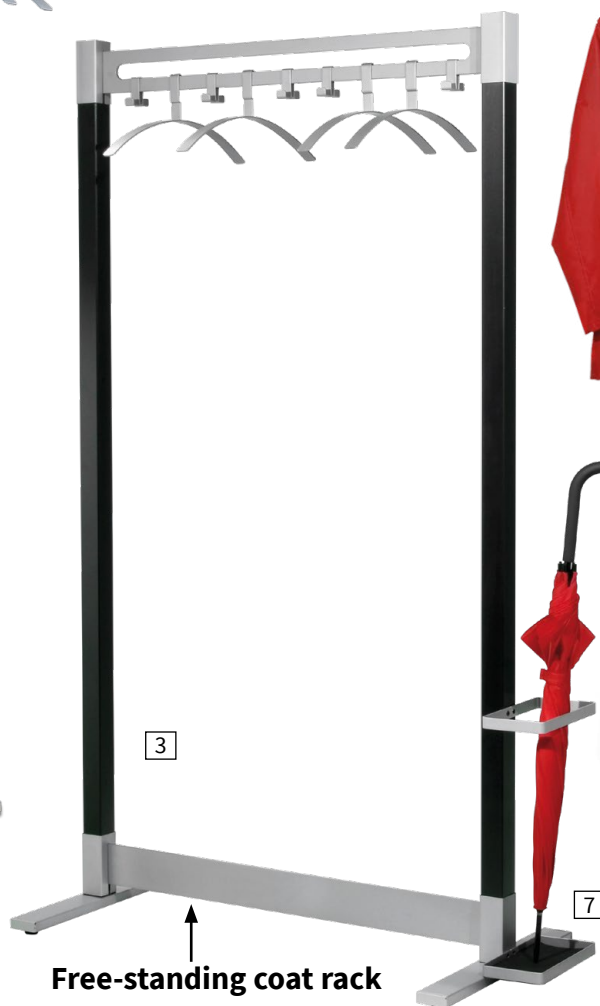

1

5 + 6 with a combination
of hangers and hooks

**Wall mounted
coat rack**

coat stand

Free-standing coat rack

Wall mounted coat rack

1 Wall mounted coat rack Montana

Includes shelf for hats etc, for either 6 coat hangers or hooks (Pic. 5+6)
L 1000 x D 370 x H 125 mm

Montana wall mounted coat rack silver/black # 32655114 € 156,-

2 Coat stand Montana

Elegant and modern, very stable concrete base. Recommended for either 6 coat hangers or 6 hooks (Pic. 5+6) Umbrella holder and drip tray is an optional extra (Pic. 7).
L 550 x D 370 x H 1700 mm