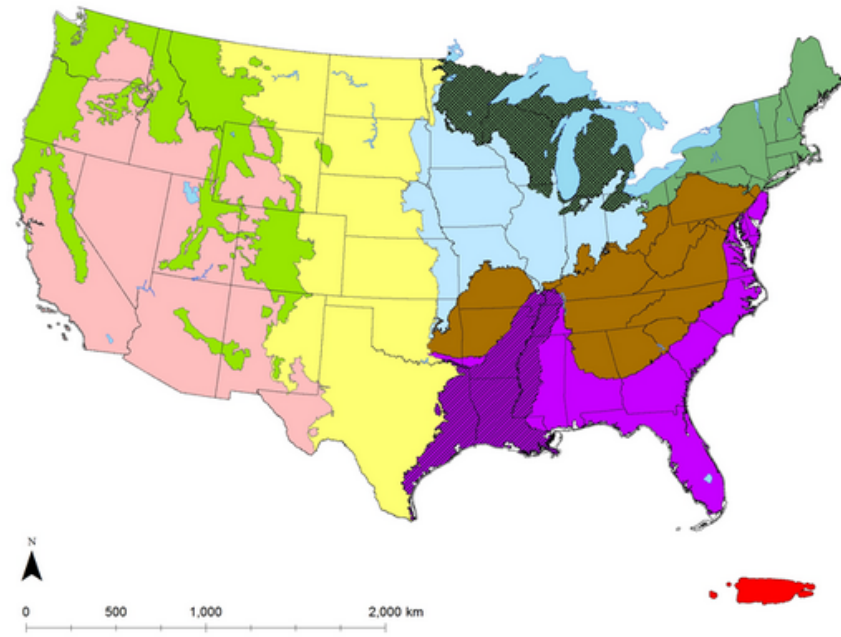

WESTERN GULF COAST
2016 SUBREGIONAL WETLAND PLANT LIST

Scientific Name	Authorship	Subregion	AGCP	Common Name
<i>Aralia spinosa</i>	L.	WGC = FACU	FAC	Devil's-Walkingstick
<i>Asimina triloba</i>	(L.) Dunal	WGC = FACU	FAC	Common Pawpaw
<i>Carya cordiformis</i>	(Wangenh.) K. Koch	WGC = FACU	FAC	Bitter-Nut Hickory
<i>Carya laciniosa</i>	(Michx. f.) G. Don	WGC = FAC	FACW	Shell-Bark Hickory
<i>Cornus florida</i>	L.	WGC = UPL	FACU	Flowering Dogwood
<i>Diodia virginiana</i>	L.	WGC = FAC	FACW	Virginia Buttonweed
<i>Gelsemium sempervirens</i>	(L.) Ait. f.	WGC = FACU	FAC	Evening Trumpet-Flower
<i>Paspalum denticulatum</i>	Trin.	WGC = FACW	OBL	Pull-and-Be-Damned
<i>Quercus michauxii</i>	Nutt.	WGC = FAC	FACW	Swamp Chestnut Oak
<i>Rudbeckia maxima</i>	Nutt.	WGC = FACW	FAC	Great Coneflower
<i>Sambucus nigra</i>	L.	WGC = FAC	FACW	Black Elder
<i>Urochloa reptans</i>	(L.) Stapf	WGC = FACU	UPL	Sprawling Live-seed Grass
<i>Viburnum dentatum</i>	L.	WGC = FACU	FAC	Southern Arrow-Wood