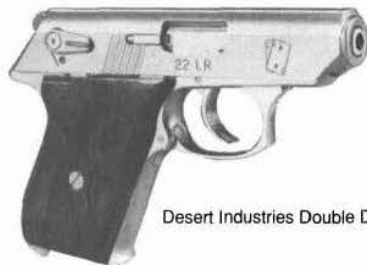

Desert Industries Double Deuce

DESERT INDUSTRIES DOUBLE DEUCE, TWO BIT SPECIAL PISTOLS

Caliber: 22 LR, 6-shot; 25 ACP, 5-shot.
Barrel: 2 1/2".
Weight: 15 oz. **Length:** 5 1/2" overall.
Stocks: Rosewood.
Sights: Special order.
Features: Double action; stainless steel construction with matte finish; ambidextrous slide-mounted safety. From Desert Industries, Inc.

Price: 22	$399.95
Price: 25 (Two-Bit Special)	$399.95

E.A.A. European 380/DA Pistol

Similar to the standard European except in 380 ACP only, with double-action trigger mechanism. Available in blue, chrome or blue/chrome finish. Introduced 1992. From European American Armory.

Price: Blue	$185.00
Price: Chrome	$199.00
Price: Blue/chrome	$199.00

E.A.A. WITNESS DA AUTO PISTOL

Caliber: 9mm Para., 16-shot magazine; 10mm Auto, 10-shot magazine; 38 Super, 40 S&W, 12-shot magazine; 45 ACP, 10-shot magazine.
Barrel: 4.50".
Weight: 35.33 oz. **Length:** 8.10" overall.
Stocks: Checkered rubber.
Sights: Undercut blade front, open rear adjustable for windage.
Features: Double-action trigger system; round trigger guard; frame-mounted safety. Introduced 1991. Imported from Italy by European American Armory.

Price: 9mm, blue	$399.00
Price: 9mm, satin chrome	$425.00
Price: 9mm, blue slide, chrome frame	$425.00
Price: 9mm Compact, blue, 13-shot	$399.00
Price: As above, blue slide, chrome frame, or all-chrome	$425.00
Price: 40 S&W, blue	$425.00
Price: As above, blue slide, chrome frame, or all-chrome	$450.00
Price: 40 S&W Compact, 8-shot, blue	$425.00
Price: As above, blue slide, chrome frame, or all-chrome	$450.00
Price: 45 ACP, blue	$495.00
Price: As above, blue slide, chrome frame, or all-chrome	$525.00
Price: 45 ACP Compact, 8-shot, blue	$495.00
Price: As above, blue slide, chrome frame or all-chrome	$525.00
Price: 9mm/40 S&W Combo, blue, compact or full size	$560.00
Price: As above, blue/chrome, compact or full size	$585.00
Price: 9mm or 40 S&W Carry Comp, blue	$550.00
Price: As above, blue/chrome	$575.00

E.A.A. EUROPEAN MODEL AUTO PISTOLS

Caliber: 32 ACP or 380 ACP, 7-shot magazine.
Barrel: 3.88".
Weight: 26 oz. **Length:** 7 3/8" overall.
Stocks: European hardwood.
Sights: Fixed blade front, rear drift-adjustable for windage.
Features: Chrome or blue finish; magazine, thumb and firing pin safeties; external hammer; safety-lever takedown. Imported from Italy by European American Armory.

Price: Blue	$150.00
Price: Blue/chrome	$165.00
Price: Chrome	$165.00
Price: Ladies Model	$225.00