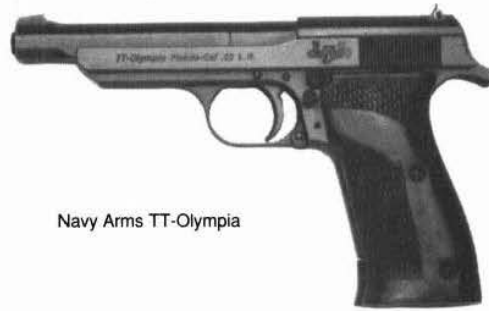

HANDGUNS—AUTOLOADERS, SERVICE & SPORT

NAVY ARMS TT-OLYMPIA PISTOL

Caliber: 22 LR.
Barrel: 4.6".
Weight: 28 oz. **Length:** 8" overall.
Stocks: Checkered hardwood.
Sights: Blade front, rear adjustable for windage.
Features: Reproduction of the Walther Olympia pistol. Polished blue finish. Introduced 1992. Imported by Navy Arms.
Price: $290.00

Navy Arms TT-Olympia

NORINCO MODEL 59 MAKAROV DA PISTOL

Caliber: 9x18mm, 380 ACP, 8-shot magazine.
Barrel: 3.5".
Weight: 21 oz. **Length:** 6.3" overall.
Stocks: Checkered plastic.
Sights: Blade front, adjustable rear.
Features: Blue finish. Double action. Introduced 1990. Imported from China by China Sports, Inc.
Price: ..... NA

NORINCO MODEL 77B AUTO PISTOL

Caliber: 9mm Para., 8-shot magazine.
Barrel: 5".
Weight: 34 oz. **Length:** 7.5" overall.
Stocks: Checkered wood.
Sights: Blade front, adjustable rear.
Features: Uses trigger guard cocking, gas-retarded recoil action. Front of trigger guard can be used to cock the action with the trigger finger. Introduced 1989. Imported from China by China Sports, Inc.
Price: ..... NA

NORINCO NP-15 TOKAREV AUTO PISTOL

Caliber: 7.62x25mm, 8-shot magazine.
Barrel: 4.5".
Weight: 29 oz. **Length:** 7.7" overall.
Stocks: Grooved black plastic.
Sights: Fixed.
Features: Matte blue finish. Imported from China by China Sports, Inc.
Price: ..... NA

NORINCO M93 SPORTSMAN AUTO PISTOL

Caliber: 22 LR, 10-shot magazine.
Barrel: 4.6".
Weight: 26 oz. **Length:** 8.6" overall.
Stocks: Checkered composition.
Sights: Blade front, rear adjustable for windage.
Features: All steel construction with blue finish. Introduced 1992. Imported from China by Interarms.
Price: ..... NA