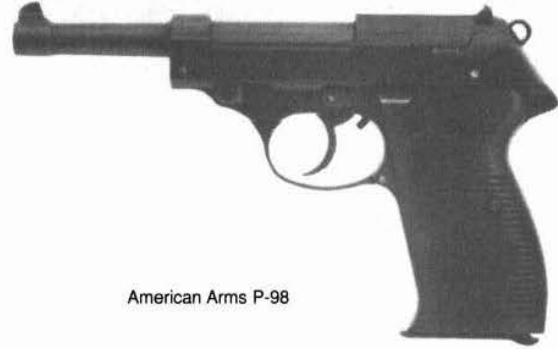

HANDGUNS—AUTOLOADERS, SERVICE & SPORT

AMERICAN ARMS MODEL P-98 AUTO PISTOL

Caliber: 22 LR, 8-shot magazine.
Barrel: 5".
Weight: 25 oz. Length: 8 1/8" overall.
Stocks: Grooved black polymer.
Sights: Blade front, rear adjustable for windage.
Features: Double action with hammer-block safety, magazine disconnect safety. Alloy frame. Has external appearance of the Walther P-38 pistol. Introduced 1989. Made in U.S. by American Arms, Inc.
Price: $219.00

American Arms P-98

AMERICAN ARMS MODEL PX-22 AUTO PISTOL

Caliber: 22 LR, 7-shot magazine.
Barrel: 2.85".
Weight: 15 oz. Length: 5.39" overall.
Stocks: Black checkered plastic.
Sights: Fixed.
Features: Double action; 7-shot magazine. Polished blue finish. Introduced 1989. Made in U.S. From American Arms, Inc.
Price: $198.00