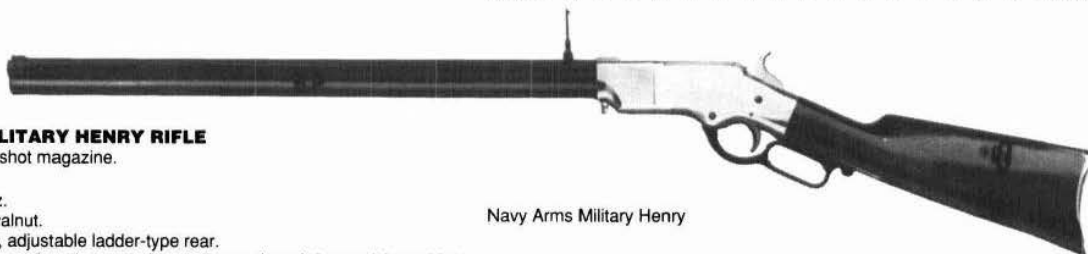

Navy Arms Military Henry

NAVY ARMS MILITARY HENRY RIFLE

Caliber: 44-40, 12-shot magazine.
Barrel: 24¼".
Weight: 9 lbs., 4 oz.
Stock: European walnut.
Sights: Blade front, adjustable ladder-type rear.
Features: Brass frame, buttplate, rest blued. Recreation of the model used by cavalry units in the Civil War. Has full-length magazine tube, sling swivels; no forend. Introduced 1991. Imported from Italy by Navy Arms.
Price: **$875.00**

Consult our Directory pages for the location of firms mentioned.

Navy Arms Henry Carbine

Similar to the Military Henry rifle except has 22" barrel, weighs 8 lbs., 12 oz., is 41" overall; no sling swivels. Caliber 44-40. Introduced 1992. Imported from Italy by Navy Arms.
Price: **$875.00**

Navy Arms Iron Frame Henry

Similar to the Military Henry Rifle except receiver is blued or color case-hardened steel. Introduced 1991. Imported by Navy Arms.
Price: **$895.00**

Navy Arms Henry Trapper

Similar to the Military Henry Rifle except has 16½" barrel, weighs 7½ lbs. Brass frame and buttplate, rest blued. Introduced 1991. Imported from Italy by Navy Arms.
Price: **$875.00**