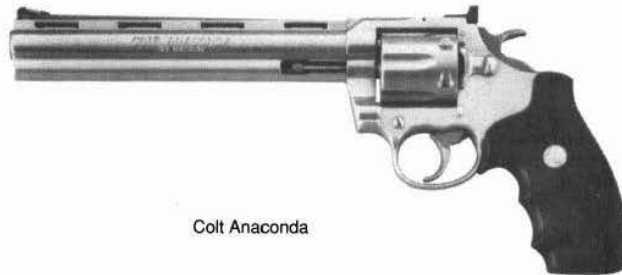

Colt Anaconda

COLT ANACONDA REVOLVER

Caliber: 44 Rem. Magnum, 45 Colt, 6-shot.
Barrel: 4", 6", 8".
Weight: 53 oz. (6" barrel). **Length:** 11½" overall.
Stocks: Combat-style black neoprene with finger grooves.
Sights: Red insert front, adjustable white outline rear.
Features: Stainless steel; full-length ejector rod housing; ventilated barrel rib; offset bolt notches in cylinder; wide spur hammer. Introduced 1990.
Price: $587.00
Price: 45 Colt, 6" barrel only $587.00