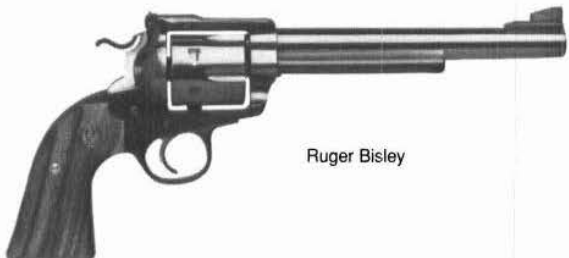

Ruger Bisley

Ruger SSM Single-Six Revolver

Similar to the Super Single-Six revolver except chambered for 32 H&R Magnum (also handles 32 S&W and 32 S&W Long). Weight is about 34 oz. with 6¹/₂" barrel. Barrel lengths: 4⁵/₈", 5¹/₂", 6¹/₂", 9¹/₂". Introduced 1985.
Price: $281.00

Ruger Bisley Small Frame Revolver

Similar to the Single-Six except frame is styled after the classic Bisley "flat-top." Most mechanical parts are unchanged. Hammer is lower and smoothly curved with a deeply checkered spur. Trigger is strongly curved with a wide smooth surface. Longer grip frame designed with a hand-filling shape, and the trigger guard is a large oval. Adjustable dovetail rear sight; front sight base accepts interchangeable square blades of various heights and styles. Has an unfluted cylinder and roll engraving. Weight about 41 oz. Chambered for 22 LR and 32 H&R Mag., 6¹/₂" barrel only. Introduced 1985.
Price: $328.75