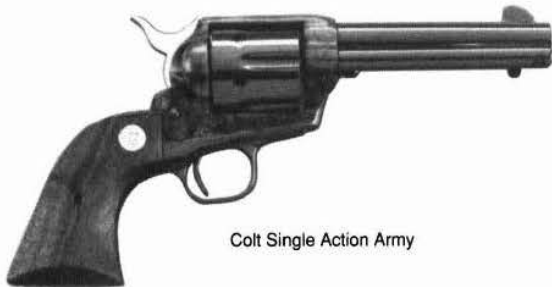

Colt Single Action Army