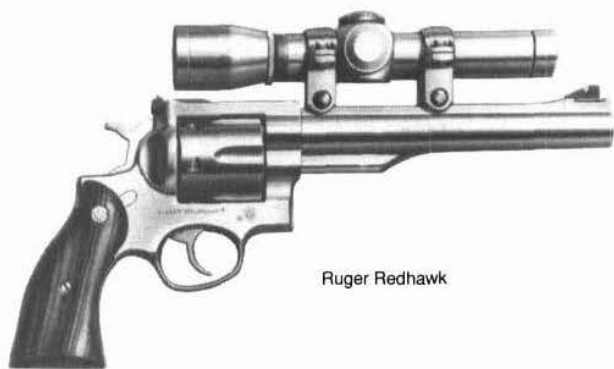

HANDGUNS—DOUBLE-ACTION REVOLVERS, SERVICE & SPORT

Ruger Redhawk