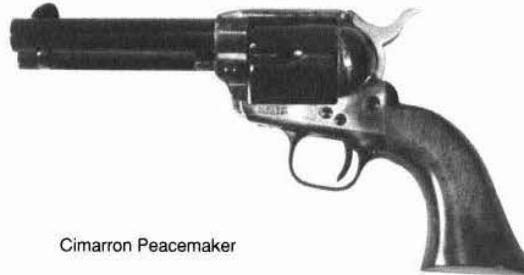

Price: **\$459.00**

CONSULT

SHOOTER'S MARKETPLACE

Page 225, This Issue

HANDGUNS—SINGLE-ACTION REVOLVERS

CIMARRON 1873 PEACEMAKER REPRO

Caliber: 38 WCF, 357 Mag., 44 WCF, 44 Spec., 45 Colt.
Barrel: 4¾", 5½", 7½".
Weight: 39 oz. **Length:** 10" overall (4" barrel).
Stocks: Walnut.
Sights: Blade front, fixed or adjustable rear.
Features: Uses "old model" blackpowder frame with "Bullseye" ejector or New Model frame. Imported by Cimarron Arms.
Price: Peacemaker, 4¾" barrel \$429.95
Price: Frontier Six Shooter, 5½" barrel \$429.95
Price: Single Action Army, 7½" barrel \$429.95