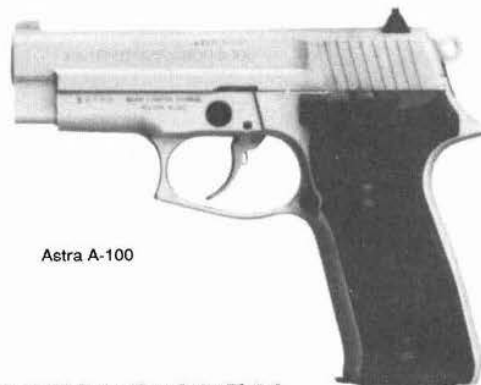

Astra A-100

ASTRA A-70 AUTO PISTOL

Caliber: 9mm Para., 8-shot; 40 S&W, 7-shot magazine.
Barrel: 3.5".
Weight: 29.3 oz. **Length:** 6.5" overall.
Stocks: Checkered black plastic.
Sights: Blade front, rear adjustable for windage.
Features: All steel frame and slide. Checkered grip straps and trigger guard. Nickel or blue finish. Introduced 1992. Imported from Spain by European American Armory.
Price: Blue, 9mm Para. $350.00
Price: Blue, 40 S&W $350.00
Price: Nickel, 9mm Para. $375.00
Price: Nickel, 40 S&W $375.00
Price: Stainless steel, 9mm $425.00
Price: Stainless steel, 40 S&W $425.00

Astra A-75 Decocker Auto Pistol

Same as the A-70 except has decocker system, different trigger, contoured pebble-grain grips. Introduced 1993. Imported from Spain by European American Armory.
Price: Blue, 9mm or 40 S&W $395.00
Price: Nickel, 9mm or 40 S&W $425.00
Price: Blue, 45 ACP $425.00
Price: Nickel, 45 ACP $455.00
Price: Stainless steel, 9mm, 40 S&W $475.00
Price: Stainless steel, 45 ACP $505.00
Price: Airweight (23.5 oz.), 9mm, blue $425.00