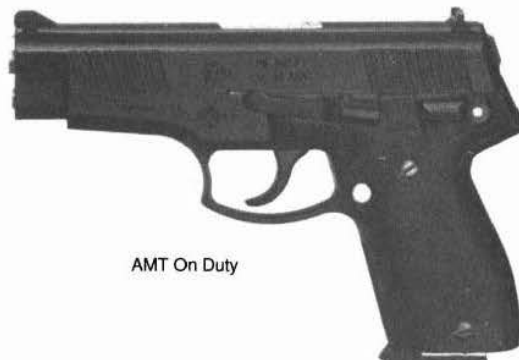

HANDGUNS—AUTOLOADERS, SERVICE & SPORT

AMT ON DUTY DA PISTOL

Caliber: 9mm Para., 15-shot; 40 S&W, 11-shot; 45 ACP, 9-shot magazine.
Barrel: 4½".
Weight: 32 oz. **Length:** 7¾" overall.
Stocks: Smooth carbon fiber.
Sights: Blade front, rear adjustable for windage; three-dot system.
Features: Choice of DA with decocker or double action only. Inertia firing pin, trigger disconnecter safety. Aluminum frame with steel recoil shoulder, stainless steel slide and barrel. Introduced 1991. Made in the U.S. by AMT.
Price: 9mm, 40 S&W $469.99
Price: 45 ACP $529.99

AMT On Duty

AMT 45 ACP HARBALLER

Caliber: 45 ACP.
Barrel: 5".
Weight: 39 oz. **Length:** 8½" overall.
Stocks: Wrap-around rubber.
Sights: Adjustable.
Features: Extended combat safety, serrated matte slide rib, loaded chamber indicator, long grip safety, beveled magazine well, adjustable target trigger. All stainless steel. From AMT.
Price: $529.99
Price: Government model (as above except no rib, fixed sights) . . . $475.95