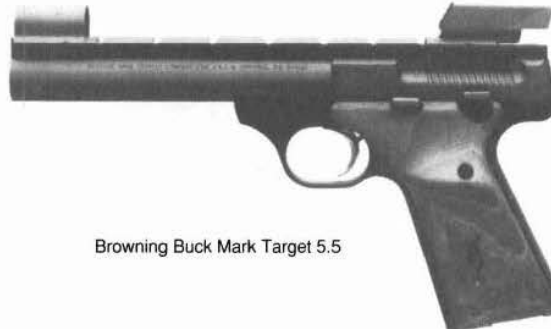

Browning Buck Mark Target 5.5

Browning Buck Mark Unlimited Match

Same as the Buck Mark Silhouette except has 14" heavy barrel. Conforms to IHMSA 15" maximum sight radius rule. Introduced 1991.
Price: $499.95

Browning Buck Mark Target 5.5

Same as the Buck Mark Silhouette except has a 5¹/₂" barrel with .900" diameter. Has hooded sights mounted on a scope base that accepts an optical or reflex sight. Rear sight is a Browning fully adjustable Pro Target, front sight is an adjustable post that customizes to different widths, and can be adjusted for height. Contoured walnut grips with thumbrest, or finger-groove walnut. Matte blue finish. Overall length is 9⁵/₈", weight is 35¹/₂ oz. Has 10-shot magazine. Introduced 1990. From Browning.
Price: $385.95
Price: Target 5.5 Gold (as above with gold anodized frame and top rib) $434.95
Price: Target 5.5 Nickel (as above with nickel frame and top rib) $434.95

Browning Buck Mark Field 5.5

Same as the Target 5.5 except has hoodless ramp-style front sight and low profile rear sight. Matte blue finish, contoured or finger-groove walnut stocks. Introduced 1991.
Price: $385.95

CONSULT

**SHOOTER'S
MARKETPLACE**

Page 225, This Issue