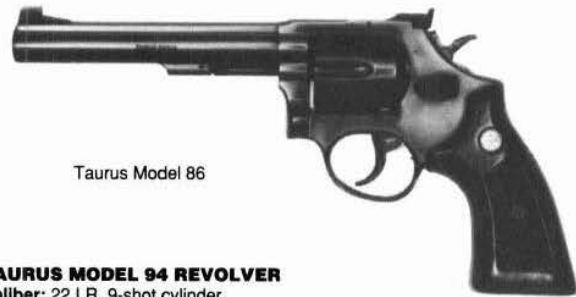

Taurus Model 86

TAURUS MODEL 86 REVOLVER

Caliber: 38 Spec., 6-shot.
Barrel: 6" only.
Weight: 34 oz. Length: 11¼" overall.
Stocks: Oversize target-type, checkered Brazilian hardwood.
Sights: Patridge front, micro-click rear adjustable for windage and elevation.
Features: Blue finish with non-reflective finish on barrel. Imported by Taurus International.
Price: $352.00

TAURUS MODEL 94 REVOLVER

Caliber: 22 LR, 9-shot cylinder.
Barrel: 3", 4".
Weight: 25 oz.
Stocks: Checkered Brazilian hardwood.
Sights: Serrated ramp front, click-adjustable rear for windage and elevation.
Features: Floating firing pin, color case-hardened hammer and trigger. Introduced 1989. Imported by Taurus International.
Price: Blue $288.00
Price: Stainless $339.00

TAURUS MODEL 96 REVOLVER

Caliber: 22 LR, 6-shot.
Barrel: 6".
Weight: 34 oz. Length: NA.
Stocks: Checkered Brazilian hardwood.
Sights: Patridge-type front, micrometer click rear adjustable for windage and elevation.
Features: Heavy solid barrel rib; target hammer; adjustable target trigger. Blue only. Imported by Taurus International.
Price: $352.00

TAURUS MODEL 441/431 REVOLVERS

Caliber: 44 Special, 5-shot.
Barrel: 3", 4", 6".
Weight: 40.4 oz. (6" barrel). Length: NA.
Stocks: Checkered Brazilian hardwood.
Sights: Serrated ramp front, micrometer click rear adjustable for windage and elevation.
Features: Heavy barrel with solid rib and full-length ejector shroud. Introduced 1992. Imported by Taurus International.
Price: Blue, 3", 4", 6" $307.00
Price: Stainless, 3", 4", 6" $386.00
Price: Model 431 (fixed sights), blue $281.00
Price: Model 431 (fixed sights), stainless $351.00

TAURUS MODEL 669 REVOLVER

Caliber: 357 Mag., 6-shot.
Barrel: 4", 6".
Weight: 37 oz., (4" bbl.).
Stocks: Checkered Brazilian hardwood.
Sights: Serrated ramp front, micro-click rear adjustable for windage and elevation.
Features: Wide target-type hammer, floating firing pin, full-length barrel shroud. Introduced 1988. Imported by Taurus International.
Price: Blue, 4", 6" $322.00
Price: Blue, 4", 6" compensated $340.00
Price: Stainless, 4", 6" $402.00
Price: Stainless, 4", 6" compensated $421.00

TAURUS MODEL 761 REVOLVER

Caliber: 32 H&R Magnum, 6-shot.
Barrel: 6", heavy, solid rib.
Weight: 34 oz.
Stocks: Checkered Brazilian hardwood.
Sights: Patridge-type front, micro-click rear adjustable for windage and elevation.
Features: Target hammer, adjustable target trigger. Blue only. Introduced 1991. Imported by Taurus International.
Price: $326.00

Taurus Model 689 Revolver

Same as the Model 669 except has full-length ventilated barrel rib. Available in blue or stainless steel. Introduced 1990. From Taurus International.
Price: Blue, 4" or 6" $335.00
Price: Stainless, 4" or 6" $416.00