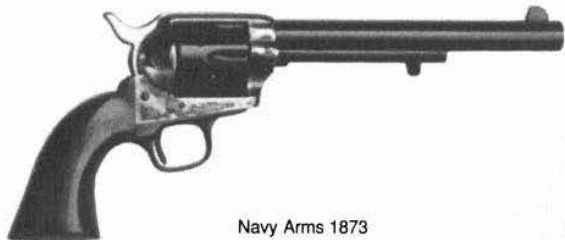

HANDGUNS—SINGLE-ACTION REVOLVERS

Navy Arms 1873

NAVY ARMS 1873 SINGLE-ACTION REVOLVER

Caliber: 44-40, 45 Colt, 6-shot cylinder.
Barrel: 3", 4³/₄", 5¹/₂", 7¹/₂".
Weight: 36 oz. **Length:** 10³/₄" overall (5¹/₂" barrel).
Stocks: Smooth walnut.
Sights: Blade front, groove in topstrap rear.
Features: Blue with color case-hardened frame, or nickel. Introduced 1991. Imported by Navy Arms.
Price: Blue $390.00
Price: Nickel $455.00
Price: Economy model with brass backstrap and trigger guard $340.00
Price: 1873 U.S. Cavalry Model (7¹/₂", 45 Colt, arsenal markings) $480.00
Price: 1895 U.S. Artillery Model (as above, 5¹/₂" barrel) $480.00