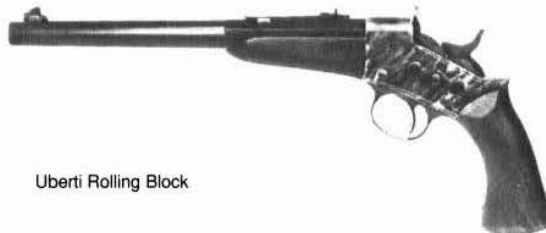

HANDGUNS—MISCELLANEOUS

Thompson/Center Stainless Super 14, Super 16 Contender
Same as the standard Super 14 and Super 16 except they are made of stainless steel with blued sights. Both models have black Rynite forend and finger-groove, ambidextrous grip with a built-in rubber recoil cushion that has a sealed-in air pocket. Receiver has a different cougar etching. Available in 22 LR, 22 LR Match, 22 Hornet, 223 Rem., 30-30 Win., 35 Rem. (Super 14), 45-70 (Super 16 only), 45 Colt/410. Introduced 1993.
Price: 14" bull barrel $475.00
Price: 16 1/4" bull barrel $480.00
Price: 45 Colt/410, 14" $505.00
Price: 45 Colt/410, 16" $510.00

Thompson/Center Contender Hunter Package
Package contains the Contender pistol in 223, 7-30 Waters, 30-30, 375 Win., 357 Rem. Maximum, 35 Rem., 44 Mag. or 45-70 with 14" barrel with T/C's Muzzle Tamer, a 2.5x Recoil Proof Long Eye Relief scope with lighted reticle, q.d. sling swivels with a nylon carrying sling. Comes with a suede leather case with foam padding and fleece lining. Introduced 1990. From Thompson/Center Arms.
Price: 14" barrel $740.00

UBERTI ROLLING BLOCK TARGET PISTOL
Caliber: 22 LR, 22 WMR, 22 Hornet, 357 Mag., single shot.
Barrel: 9 7/8", half-round, half-octagon.
Weight: 44 oz. **Length:** 14" overall.
Stocks: Walnut grip and forend.
Sights: Blade front, fully adjustable rear.
Features: Replica of the 1871 rolling block target pistol. Brass trigger guard, color case-hardened frame, blue barrel. Imported by Uberti USA.
Price: $380.00