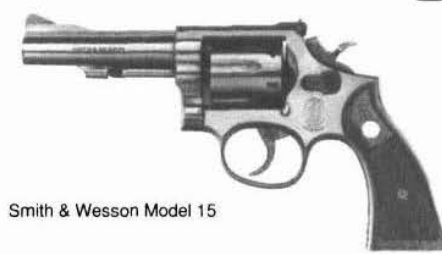

Smith & Wesson Model 65

Smith & Wesson Model 15

SMITH & WESSON MODEL 15 COMBAT MASTERPIECE

Caliber: 38 Special, 6-shot.

Barrel: 4".

Weight: 32 oz. Length: 9½" (4" bbl.).

Stocks: Soft rubber; wood optional.

Sights: Front, Baughman Quick Draw on ramp, micro-click rear, adjustable for windage and elevation.

Price: Blued $407.00