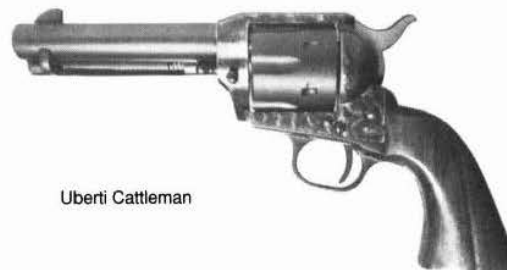

Uberti Cattleman

UBERTI 1875 SA ARMY OUTLAW REVOLVER

Caliber: 357 Mag., 44-40, 45 Colt, 6-shot.
Barrel: 7½".
Weight: 44 oz. **Length:** 13¾" overall.
Stocks: Smooth walnut.
Sights: Blade front, notch rear.
Features: Replica of the 1875 Remington S.A. Army revolver. Brass trigger guard, color case-hardened frame, rest blued. Imported by Uberti USA.
Price: **$405.00**
Price: 45 Colt/45 ACP convertible **$450.00**

Uberti 1873 Buckhorn Single Action

A slightly larger version of the Cattleman revolver. Available in 44 Magnum or 44 Magnum/44-40 convertible, otherwise has same specs.
Price: Steel backstrap, trigger guard, fixed sights **$410.00**
Price: Convertible (two cylinders) **$460.00**

UBERTI 1890 ARMY OUTLAW REVOLVER

Caliber: 357 Mag., 44-40, 45 Colt, 6-shot.
Barrel: 5½".
Weight: 37 oz. **Length:** 12½" overall.
Stocks: American walnut.
Sights: Blade front, groove rear.
Features: Replica of the 1890 Remington single action. Brass trigger guard, rest is blued. Imported by Uberti USA.
Price: **$410.00**
Price: 45 Colt/45 ACP convertible **$415.00**