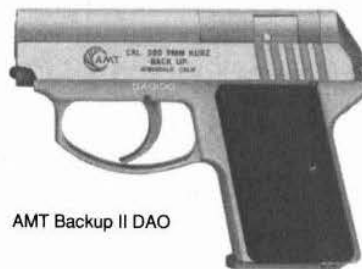

AMT Backup II DAO

Consult our Directory pages for the location of firms mentioned.

AMT Backup II Double Action Only Pistol

Similar to the standard Backup except has double-action-only mechanism, enlarged trigger guard, slide is rounded at rear. Has 6-shot magazine. Introduced 1992. From AMT.
Price: $309.99