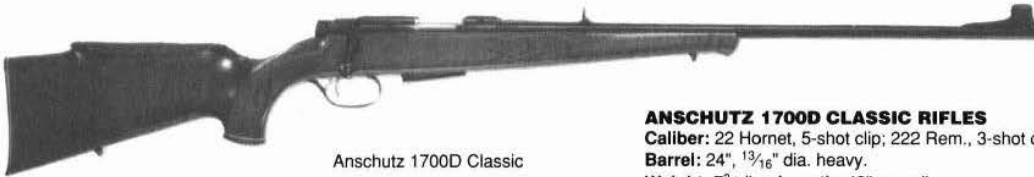

Anschutz 1700D Classic

Anschutz 1700D Custom Rifles

Similar to the Classic models except have roll-over Monte Carlo cheekpiece, slim forend with Schnabel tip, Wundhammer palm swell on pistol grip, rosewood grip cap with white diamond insert. Skip-line checkering on grip and forend. Introduced 1988. Imported from Germany by PSI.

Price: **$1,426.00**
Price: Meistergrade (select stock, gold engraved trigger guard) ... **$1,625.00**

ANSCHUTZ 1700D CLASSIC RIFLES

Caliber: 22 Hornet, 5-shot clip; 222 Rem., 3-shot clip.
Barrel: 24", 1¾" dia. heavy.
Weight: 7¾ lbs. **Length:** 43" overall.
Stock: Select European walnut with checkered pistol grip and forend.
Sights: Hooded ramp front, folding leaf rear; drilled and tapped for scope mounting.
Features: Adjustable single stage trigger. Receiver drilled and tapped for scope mounting. Introduced 1988. Imported from Germany by Precision Sales International.
Price: **$1,395.00**
Price: Meistergrade (select stock, gold engraved trigger guard) ... **$1,594.00**