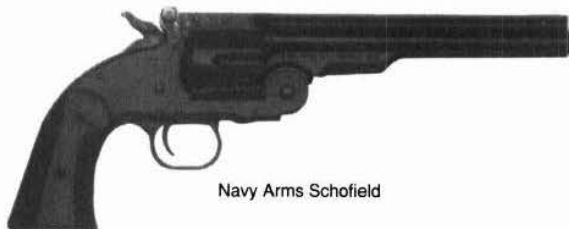

HERITAGE ROUGH RIDER REVOLVER

Caliber: 22 LR, 22 LR/22 WMR combo, 6-shot.
Barrel: 3", 4¾", 6½", 9".
Weight: 31 to 38 oz. **Length:** NA
Stocks: Goncolo Alves.
Sights: Blade front, fixed rear.
Features: Hammer block safety. High polish blue finish, gold-tone screws, polished hammer. Introduced 1993. Made in U.S. by Heritage Mfg., Inc.
Price: . . . . . **$89.95 to $129.95**

MITCHELL SINGLE-ACTION ARMY REVOLVERS

Caliber: 357 Mag., 45 ACP, 45 Colt, 6-shot.
Barrel: 4¾", 5½", 7½".
Weight: NA. **Length:** NA.
Stocks: One-piece walnut.
Sights: Serrated ramp front, fixed or adjustable rear.
Features: Color case-hardened frame, brass or steel backstrap/trigger guard; hammer-block safety. Bright nickel-plated model and dual cylinder models available. Contact importer for complete price list. Imported by Mitchell Arms, Inc.
Price: Cowboy, 4¾", Army 5½", Cavalry 7½", blue, 357, 45 Colt, 45 ACP **$399.00**
Price: As above, nickel **$439.00**
Price: 45 Colt/45 ACP dual cyl., blue **$549.00**
Price: As above, nickel **$588.00**
Price: Bat Masterson model, 45 Colt, 4¾", nickel **$439.00**

Navy Arms Schofield