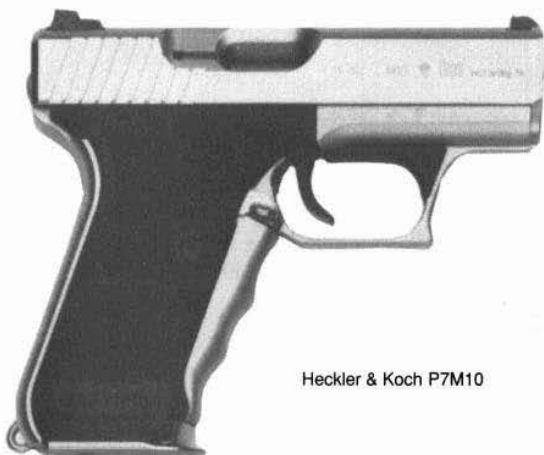

Hammerli Model 212

HANDGUNS—AUTOLOADERS, SERVICE & SPORT

Heckler & Koch P7M10

HECKLER & KOCH P7M8 AUTO PISTOL

Caliber: 9mm Para., 8-shot magazine.
Barrel: 4.13".
Weight: 29 oz. **Length:** 6.73" overall.
Stocks: Stippled black plastic.
Sights: Blade front, adjustable rear; three dot system.
Features: Unique "squeeze cocker" in frontstrap cocks the action. Gas-retarded action. Squared combat-type trigger guard. Blue finish. Compact size. Imported from Germany by Heckler & Koch, Inc.
Price: P7M8, blued \$1,100.00
Price: P7M13 (13-shot capacity, ambidextrous magazine release, forged steel frame), blued \$1,330.00
Price: P7M13, nickel \$1,330.00