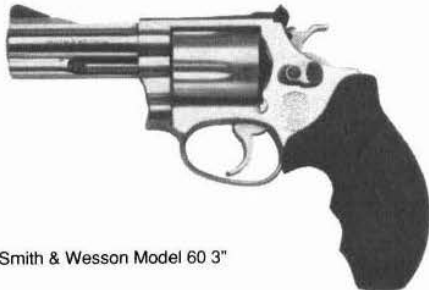

Smith & Wesson Model 36LS LadySmith

Smith & Wesson Model 60 3"

Smith & Wesson Model 60 Chiefs Special Stainless

Same as Model 36 except all stainless construction, 2" bbl. and round butt only.
Price: Stainless steel $427.00