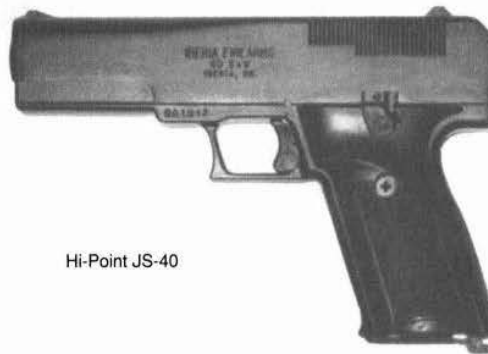

HANDGUNS—AUTOLOADERS, SERVICE & SPORT

HI-POINT FIREARMS JS-40 S&W AUTO

Caliber: 40 S&W, 8-shot magazine.
Barrel: 4.5".
Weight: 44 oz. **Length:** 7.95" overall.
Stocks: Checkered acetal resin.
Sights: Fixed; low profile.
Features: Internal drop-safe mechanism; all aluminum frame. Introduced 1991. From MKS Supply, Inc.
Price: Matte black **$148.95**

Hi-Point JS-40

HI-POINT FIREARMS JS-9MM AUTO PISTOL

Caliber: 9mm Para., 9-shot magazine.
Barrel: 4.5".
Weight: 41 oz. **Length:** 7.72" overall.
Stocks: Textured acetal plastic.
Sights: Fixed, low profile.
Features: Single-action design. Scratch-resistant, non-glare blue finish. Introduced 1990. From MKS Supply, Inc.
Price: Matte black **$139.95**

HUNGARIAN T-58 AUTO PISTOL

Caliber: 7.62mm and 9mm Para., 8-shot magazine.
Barrel: 4.5".
Weight: 31 oz. **Length:** 7.68" overall.
Stocks: Grooved composition.
Sights: Blade front, rear adjustable for windage.
Features: Comes with both barrels and magazines. Thumb safety locks hammer. Blue finish. Imported by Century International Arms.
Price: About **$187.00**

INTRATEC CATEGORY 9 AUTO PISTOL

Caliber: 9mm Para., 8-shot magazine.
Barrel: 3".
Weight: 21 oz. **Length:** 5.5" overall.
Stocks: Textured black polymer.
Sights: Fixed channel.
Features: Black polymer frame. Announced 1993. Made in U.S. by Intratec.
Price: About **$225.00**

INTRATEC PROTEC-22, 25 AUTO PISTOLS

Caliber: 22 LR, 10-shot; 25 ACP, 8-shot magazine.
Barrel: 2 1/2".
Weight: 14 oz. **Length:** 5" overall.
Stocks: Wraparound composition in gray, black or driftwood color.
Sights: Fixed.
Features: Double-action only trigger mechanism. Choice of black, satin or TEC-KOTE finish. Announced 1991. Made in U.S. by Intratec.
Price: 22 or 25, black finish **$102.00**
Price: 22 or 25, satin or TEC-KOTE finish **$107.95**

INTRATEC TEC-DC9 AUTO PISTOL

Caliber: 9mm Para., 32-shot magazine.
Barrel: 5".
Weight: 50 oz. **Length:** 12 1/2" overall.
Stock: Moulded composition.
Sights: Fixed.
Features: Semi-auto, fires from closed bolt; firing pin block safety; matte blue finish. Made in U.S. by Intratec.
Price: **$269.00**
Price: TEC-DC9S (as above, except stainless) **$362.00**
Price: TEC-DC9K (finished with TEC-KOTE) **$297.00**

INTRATEC TEC-22T AUTO PISTOL

Caliber: 22 LR, 30-shot magazine.
Barrel: 4".
Weight: 30 oz. **Length:** 11 9/16" overall.
Stocks: Moulded composition.
Sights: Protected post front, front and rear adjustable for windage and elevation.
Features: Ambidextrous cocking knobs and safety. Matte black finish. Accepts any 10/22-type magazine. Introduced 1988. Made in U.S. by Intratec.
Price: **$161.00**
Price: TEC-22TK (as above, TEC-KOTE finish) **$183.50**

Consult our Directory pages for the location of firms mentioned.

Intratec TEC-DC9M Auto Pistol

Similar to the TEC-DC9 except smaller. Has 3" barrel, weighs 44 oz.; 20-shot magazine. Made in U.S. by Intratec.
Price: **$245.00**
Price: TEC-DC9MS (as above, stainless) **$339.00**
Price: TEC-DC9MK (finished with TEC-KOTE) **$277.00**