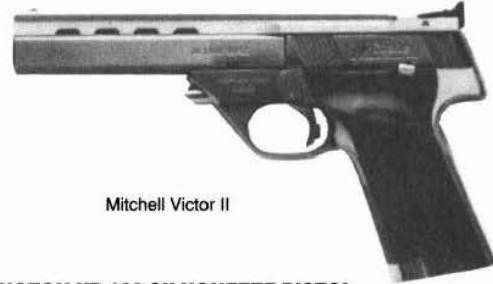

Mitchell Olympic II I.S.U.

MITCHELL VICTOR II AUTO PISTOL

Caliber: 22 LR, 10-shot magazine.
Barrel: 4.5" vent rib, 5.5" vent, dovetail or Weaver ribs.
Weight: 44 oz. **Length:** 9.75" overall.
Stocks: Military-type checkered walnut with thumbrest.
Sights: Blade front, fully adjustable rear mounted on rib.
Features: Push-button takedown for barrel interchangeability. Bright stainless steel combo or royal blue finish. Introduced 1994. Made in U.S. From Mitchell Arms.
Price: Vent rib, 4.5" barrel \$569.00
Price: Dovetail rib, 5.5" barrel \$599.00
Price: Weaver rib, 5.5" barrel \$648.00