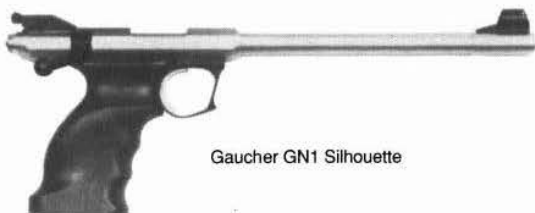

Gaucher GN1 Silhouette

HIGH STANDARD DERRINGER

Caliber: 22 LR, 22 WMR, 2-shot.
Barrel: 3.5".
Weight: 11 oz. **Length:** 5.12" overall.
Stocks: Black composition.
Sights: Fixed.
Features: Double action, dual extraction. Hammer-block safety. Blue finish. Introduced 1990. Made in U.S. by American Derringer Corp.
Price: **$169.50**

HJS LONE STAR DERRINGER

Caliber: 380 ACP.
Barrel: 2".
Weight: 6 oz. **Length:** 3½" overall.
Stocks: Brown plastic.
Sights: Groove.
Features: Stainless steel Construction. Beryllium copper firing pin. Button-rifled barrel. Introduced 1993. Made in U.S. by HJS Arms, Inc.
Price: **$185.00**