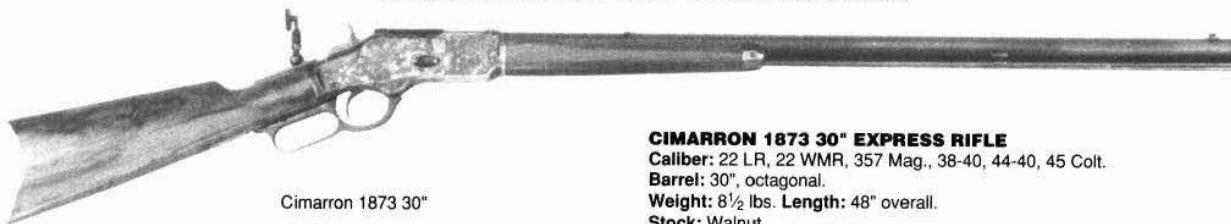

CENTERFIRE RIFLES—LEVER & SLIDE

Cimarron 1873 30"

CIMARRON 1873 30" EXPRESS RIFLE

Caliber: 22 LR, 22 WMR, 357 Mag., 38-40, 44-40, 45 Colt.
Barrel: 30", octagonal.
Weight: 8½ lbs. **Length:** 48" overall.
Stock: Walnut.
Sights: Blade front, semi-buckhorn ramp rear. Tang sight optional.
Features: Color case-hardened frame; choice of modern blue-black or charcoal blue for other parts. Barrel marked "Kings improvement." From Cimarron Arms.
Price: **$819.95**

CIMARRON 1873 SHORT RIFLE

Caliber: 22 LR, 22 WMR, 357 Magnum, 44-40, 45 Colt.
Barrel: 20" tapered octagon.
Weight: 7.5 lbs. **Length:** 39" overall.
Stock: Walnut.
Sights: Bead front, adjustable semi-buckhorn rear.
Features: Has half "button" magazine. Original-type markings, including caliber, on barrel and elevator and "Kings" patent. From Cimarron Arms.
Price: **$799.95**

Cimarron 1873 Sporting Rifle

Similar to the 1873 Express except has 24" barrel with half-magazine.
Price: **$799.95**
Price: 1873 Saddle Ring Carbine, 19" barrel **$799.95**