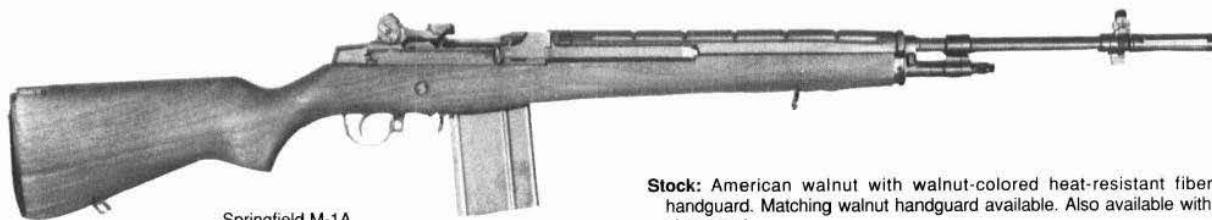

CENTERFIRE RIFLES—AUTOLOADERS

Springfield M-1A

SPRINGFIELD INC. M-1A RIFLE

Caliber: 7.62mm NATO (308), 5-, 10- or 20-shot box magazine.
Barrel: 25¹/₁₆" with flash suppressor, 22" without suppressor.
Weight: 8³/₄ lbs. **Length:** 44¹/₄" overall.

Stock: American walnut with walnut-colored heat-resistant fiberglass handguard. Matching walnut handguard available. Also available with fiberglass stock.
Sights: Military, square blade front, full click-adjustable aperture rear.
Features: Commercial equivalent of the U.S. M-14 service rifle with no provision for automatic firing. From Springfield Inc.
Price: Standard M-1A rifle, about $1,269.00
Price: National Match, about $1,598.00
Price: Super Match (heavy premium barrel), about $1,929.00
Price: M1A-A1 Bush Rifle, walnut stock, about $1,289.00