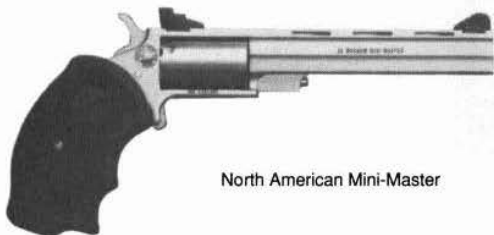

North American Mini-Master

NORTH AMERICAN MINI-MASTER

Caliber: 22 LR, 22 WMR, 5-shot cylinder.
Barrel: 4".
Weight: 10.7 oz. **Length:** 7.75" overall.
Stocks: Checkered hard black rubber.
Sights: Blade front, white outline rear adjustable for elevation, or fixed.
Features: Heavy vent barrel; full-size grips. Non-fluted cylinder. Introduced 1989.
Price: Adjustable sight, 22 WMR or 22 LR $279.00
Price: As above with extra WMR/LR cylinder $317.00
Price: Fixed sight, 22 WMR or 22 LR $264.00
Price: As above with extra WMR/LR cylinder $302.00