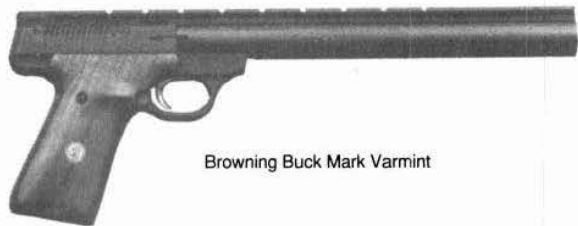

Consult our Directory pages for the location of firms mentioned.

HANDGUNS—AUTOLOADERS, SERVICE & SPORT

Browning Mico Buck Mark

BROWNING BUCK MARK 22 PISTOL

Caliber: 22 LR, 10-shot magazine.
Barrel: 5½".
Weight: 32 oz. **Length:** 9½" overall.
Stocks: Black moulded composite with skip-line checkering.
Sights: Ramp front, Browning Pro Target rear adjustable for windage and elevation.
Features: All steel, matte blue finish or nickel, gold-colored trigger. Buck Mark Plus has laminated wood grips. Made in U.S. Introduced 1985. From Browning.
Price: Buck Mark, blue \$241.95
Price: Buck Mark, nickel finish with contoured rubber stocks \$282.95
Price: Buck Mark Plus \$293.95