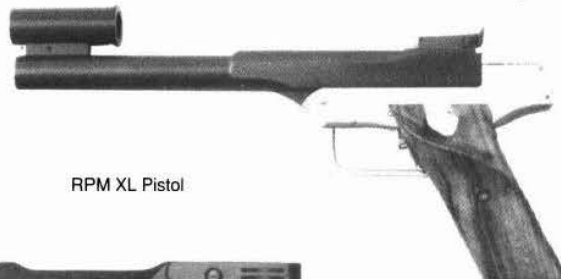

RPM XL Pistol