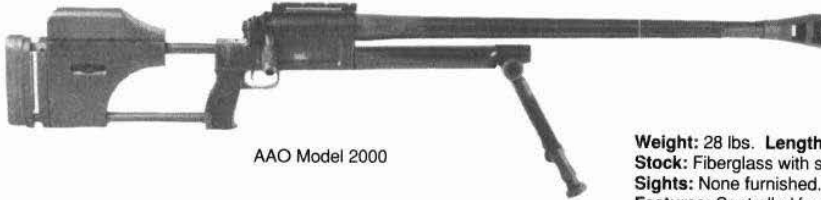

CENTERFIRE RIFLES—BOLT ACTION

Includes models for a wide variety of sporting and competitive purposes and uses.

AAO Model 2000

AAO MODEL 2000 50-CALIBER RIFLE

Caliber: 50 BMG, 5-shot magazine.
Barrel: 30"; 1:15" twist; muzzle brake.

Weight: 28 lbs. **Length:** NA.
Stock: Fiberglass with steel reinforcing plates, Kick-Ease recoil pad.
Sights: None furnished. Drilled and tapped for scope base.
Features: Controlled feeding via rotating enclosed claw extractor; 90-degree bolt rotation; cone bolt face and barrel; trigger-mounted safety blocks sear; fully adjustable, detachable tripod. Introduced 1994. From Ithaca Acquisition Corp.
Price: **$4,595.00**