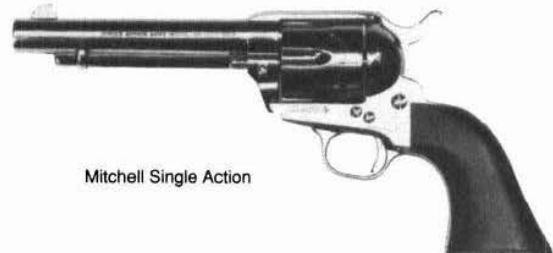

Mitchell Single Action

NAVY ARMS 1875 SCHOFIELD REVOLVER

Caliber: 44-40, 45 Colt, 6-shot cylinder.
Barrel: 5", 7".
Weight: 39 oz. **Length:** 10¾" overall (5" barrel).
Stocks: Smooth walnut.
Sights: Blade front, notch rear.
Features: Replica of Smith & Wesson Model 3 Schofield. Single-action, top-break with automatic ejection. Polished blue finish. Introduced 1994. Imported by Navy Arms.
Price: Wells Fargo (5" barrel, Wells Fargo markings) **$795.00**
Price: U.S. Cavalry model (7" barrel, military markings) **$795.00**