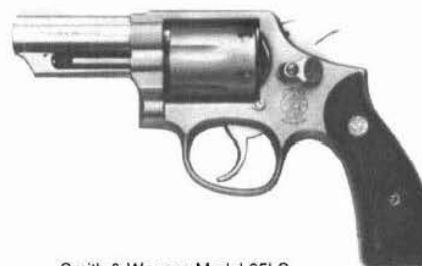

Smith & Wesson Model 49

Smith & Wesson Model 65LS

SMITH & WESSON MODEL 66 STAINLESS COMBAT MAGNUM

Caliber: 357 Magnum and 38 Special, 6-shot.
Barrel: 2½", 4", 6".
Weight: 36 oz. (4" barrel). Length: 9⁹/₁₆" overall.
Stocks: Soft rubber; wood optional.
Sights: Red ramp front, micro-click rear adjustable for windage and elevation.
Features: Satin finish stainless steel.
Price: 2½" $461.00
Price: 4", 6" $467.00

SMITH & WESSON MODEL 586, 686 DISTINGUISHED COMBAT MAGNUMS

Caliber: 357 Magnum.
Barrel: 4", 6", full shroud.
Weight: 46 oz. (6"), 41 oz. (4").
Stocks: Soft rubber; wood optional.
Sights: Baughman red ramp front, four-position click-adjustable front, S&W micrometer click rear (or fixed).
Features: Uses new L-frame, but takes all K-frame grips. Full-length ejector rod shroud. Smooth combat-type trigger, semi-target type hammer. Trigger stop on 6" models. Also available in stainless as Model 686. Introduced 1981.
Price: Model 586, blue, 4", from $457.00
Price: Model 586, blue, 6" $461.00
Price: Model 686, 6", adjustable front sight $525.00
Price: Model 686, 8³/₈" $510.00
Price: Model 686, 2½" $476.00

Smith & Wesson Model 648 K-22 Masterpiece MRF

Similar to the Model 617 except chambered for 22 WMR cartridge. Available with 6" full-lug barrel only, combat-style square butt grips, combat trigger and semi-target hammer. Introduced 1991.
Price: $464.00