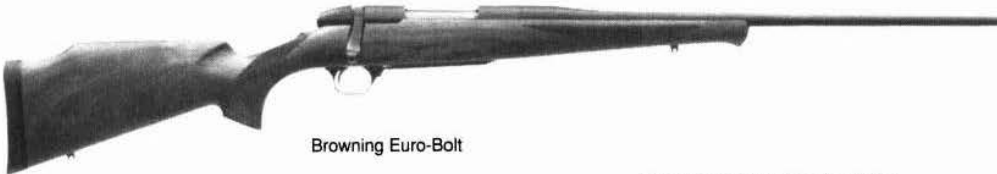

Browning Euro-Bolt

Browning Euro-Bolt II Rifle

Similar to the A-Bolt II Hunter except has satin-finished walnut stock with Continental-style cheekpiece, palm-swell grip and schnabel forend, rounded bolt shroud and Mannlicher-style flattened bolt handle. Available in 30-06 and 270 with 22" barrel, 7mm Rem. Mag. with 26" barrel. Weighs about 6 lbs., 11 oz. BOSS barrel vibration modulator and muzzle brake system optional. Introduced 1993.

Price:	$762.95
Price: For BOSS, add	$80.00

Browning A-Bolt II Gold Medallion

Similar to the standard A-Bolt except has select walnut stock with brass spacers between rubber recoil pad and between the rosewood grip cap and forend tip; gold-filled barrel inscription; palm-swell pistol grip, Monte Carlo comb, 22 lpi checkering with double borders; engraved receiver flats. In 270, 30-06, 7mm Rem. Mag. only. Introduced 1988.

Price:	$876.95
Price: For BOSS, add	$80.00