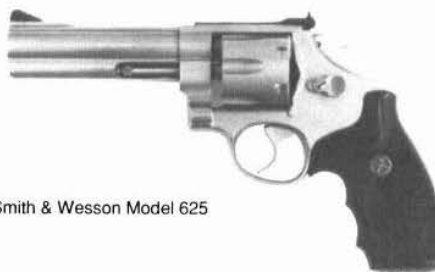

Smith & Wesson Model 648 K-22 Masterpiece MRF

Similar to the Model 617 except chambered for 22 WMR cartridge. Available with 6" full-lug barrel only, combat-style square butt grips, combat trigger and semi-target hammer. Introduced 1991.
 Price: \$464.00