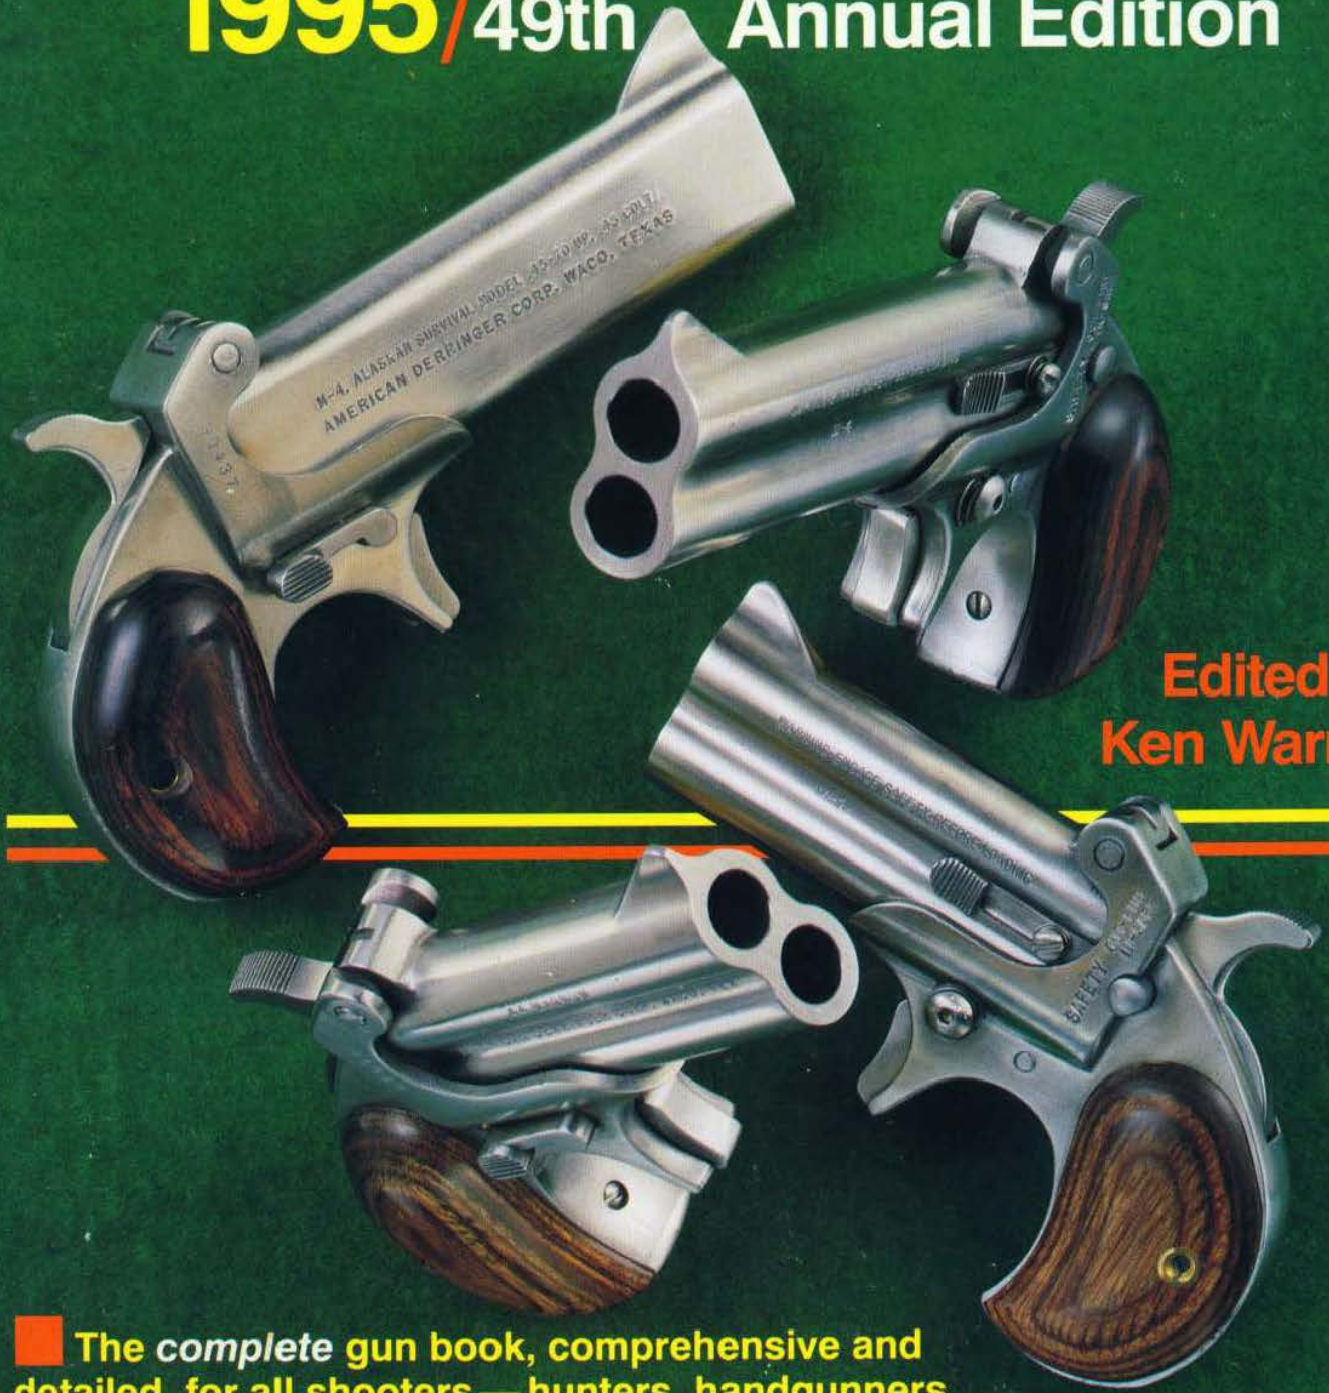

OTHER SOURCES

\$21⁹⁵
US

THE WORLD'S GREATEST GUN BOOK

Gun Digest[®]

1995 / 49th Annual Edition

Edited by
Ken Warner

■ The complete gun book, comprehensive and detailed, for all shooters — hunters, handgunners, collectors, handloaders and law enforcement officers.