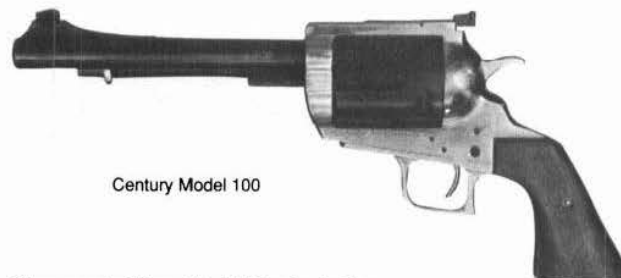

Century Model 100

CIMARRON U.S. CAVALRY MODEL SINGLE ACTION

Caliber: 45 Colt
Barrel: 7½".
Weight: 42 oz. **Length:** 13½" overall.
Stocks: Walnut.
Sights: Fixed.
Features: Has "A.P. Casey" markings; "U.S." plus patent dates on frame, serial number on backstrap, trigger guard, frame and cylinder, "APC" cartouche on left grip; color case-hardened frame and hammer, rest charcoal blue. Exact copy of the original. Imported by Cimarron Arms.

Price: ..... **$459.00.**

Cimarron Artillery Model Single Action

Similar to the U.S. Cavalry model except has 5½" barrel, weighs 39 oz., and is 11½" overall. U.S. markings and cartouche, case-hardened frame and hammer; 45 Colt only.

Price: **$459.00**

CONSULT

SHOOTER'S MARKETPLACE

Page 225, This Issue