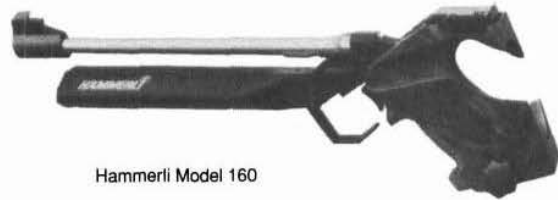

Hammerli Model 160