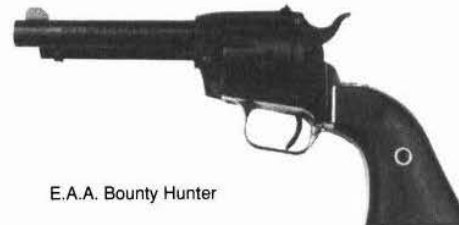

E.A.A. Bounty Hunter

E.A.A. BOUNTY HUNTER REVOLVER

Caliber: 22 LR, 22 WMR, 6-shot cylinder.
Barrel: 4¾", 6", 9".
Weight: 32 oz. **Length:** 10" overall (4¾" barrel).
Stocks: European hardwood.
Sights: Blade front, adjustable rear.
Features: Available in blue finish only. Introduced 1991. From European American Armory Corp.
Price: 4¾", blue \$80.00
Price: 4¾", blue, 22 LR/22 WMR combo \$99.00
Price: 6", blue, 22 LR/22 WMR combo \$125.00
Price: 9", blue, 22 LR/22 WMR combo \$110.00