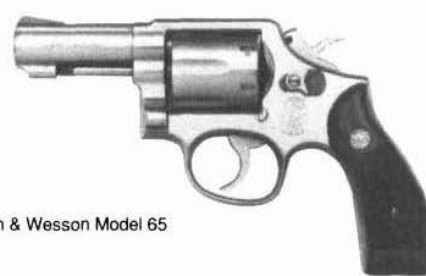

HANDGUNS—DOUBLE-ACTION REVOLVERS, SERVICE & SPORT

Ruger SP101 Double-Action-Only Revolver

Similar to the standard SP101 except is double action only with no single-action sear notch. Has spurless hammer for snag-free handling, floating firing pin and Ruger's patented transfer bar safety system. Available with 2½" barrel in 38 Special +P and 357 Magnum only. Weight is 25½ oz., overall length 7.06". Natural brushed satin stainless steel. Introduced 1993.

Price: KSP821L (38 Spec.), KSP321XL (357 Mag.) $408.00

SMITH & WESSON MODEL 10 M&P REVOLVER

Caliber: 38 Special, 6-shot.

Barrel: 2", 4".

Weight: 30 oz. Length: 9½" overall.

Stocks: Soft rubber; round or square butt. Wood optional.

Sights: Fixed, ramp front, square notch rear.

Price: Blue $368.00

Price: With square butt grips $375.00

Smith & Wesson Model 10 38 M&P Heavy Barrel

Same as regular M&P except has heavy ribbed barrel with square butt grips. Weighs 33½ oz.

Price: Blue $375.00

SMITH & WESSON MODEL 13 H.B. M&P

Caliber: 357 and 38 Special, 6-shot.

Barrel: 3" or 4".

Weight: 34 oz. Length: 9½" overall (4" bbl.).

Stocks: Soft rubber; wood optional.

Sights: ½" serrated ramp front, fixed square notch rear.

Features: Heavy barrel, K-frame, square butt (4"), round butt (3").

Price: Blue $386.00

Price: Model 65, as above in stainless steel $423.00

SMITH & WESSON MODEL 14 FULL LUG REVOLVER

Caliber: 38 Special, 6-shot.

Barrel: 6", full lug.

Weight: 47 oz. Length: 11½" overall.

Stocks: Soft rubber; wood optional.

Sights: Pinned Patridge front, adjustable micrometer click rear.

Features: Has .500" target hammer, .312" smooth combat trigger. Polished blue finish. Reintroduced 1991. Limited production.

Price: $461.00