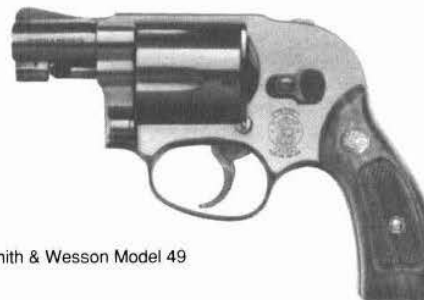

Caliber: 38 Special, 6-shot.
Barrel: 4".
Weight: 32 oz. Length: 9⁵/₁₆" overall.
Stocks: Soft rubber; wood optional.
Sights: Red ramp front, micro-click rear adjustable for windage and elevation.
Features: Stainless steel with satin finish. Smooth combat trigger, semi-target hammer. Introduced 1994.
Price: $462.00

SMITH & WESSON MODEL 617 FULL LUG REVOLVER

Caliber: 22 LR, 6-shot.
Barrel: 4", 6", 8³/₈".
Weight: 42 oz. (4" barrel). Length: NA.
Stocks: Soft rubber; wood optional.
Sights: Patridge front, adjustable rear.
Features: Stainless steel with satin finish; 4" has .312" smooth trigger, .375" semi-target hammer; 6" has either .312" combat or .400" serrated trigger, .375" semi-target or .500" target hammer; 8³/₈" with .400" serrated trigger, .500" target hammer. Introduced 1990.
Price: 4" $455.00
Price: 6", semi-target hammer, combat trigger $460.00
Price: 6", target hammer, target trigger $485.00
Price: 8³/₈" $496.00

SMITH & WESSON MODEL 625 REVOLVER

Caliber: 45 ACP, 6-shot.
Barrel: 5".
Weight: 46 oz. Length: 11.375" overall.
Stocks: Soft rubber; wood optional.
Sights: Patridge front on ramp, S&W micrometer click rear adjustable for windage and elevation.
Features: Stainless steel construction with .400" semi-target hammer, .312" smooth combat trigger; full lug barrel. Introduced 1989.
Price: $591.00