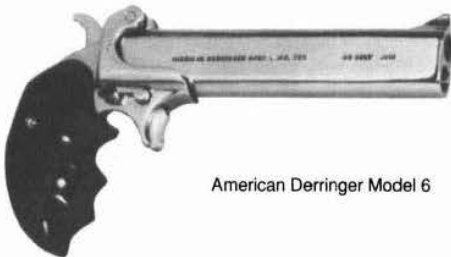

American Derringer Model 6