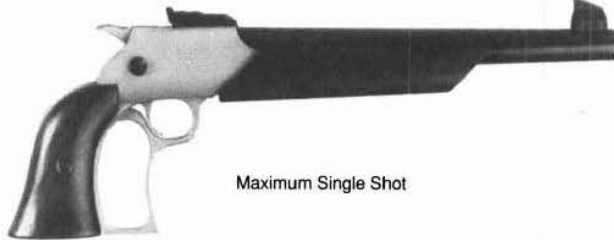

Maximum Single Shot