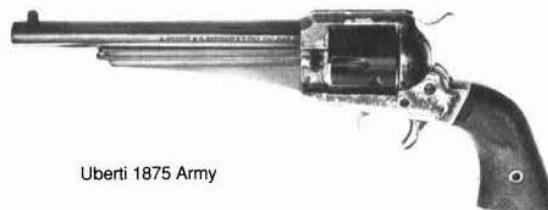

Uberti 1875 Army