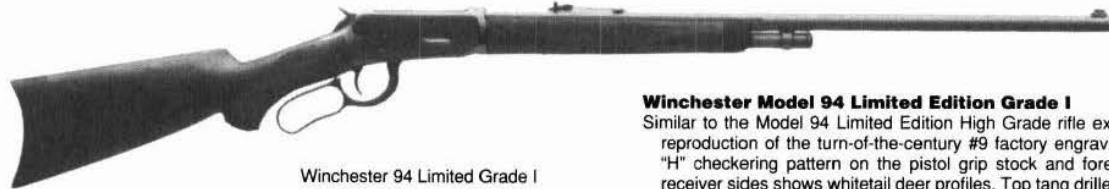

Winchester 94 Limited Grade I

Winchester Model 94 Limited Edition Grade I

Similar to the Model 94 Limited Edition High Grade rifle except uses a close reproduction of the turn-of-the-century #9 factory engraving, diamond-style "H" checkering pattern on the pistol grip stock and forend. Engraving on receiver sides shows whitetail deer profiles. Top tang drilled and tapped for a tang sight. Has half-round/half-octagon barrel with half-magazine tube. Introduced 1994. From U.S. Repeating Arms Co., Inc.
Price: $811.00

Winchester Model 94 Custom Limited Edition Centennial Rifle

Similar to the 30-30 Model 94 Side Eject except has top ejection action; hand-engraved, grayed action with inking in the same #5 style as on early Model 94s. Within gold-inlaid ovals on each side are engraved game scenes: a pair of pronghorns on the right, caribou on the left. Has 26" half-round/half-octagon barrel with half-magazine tube, crescent buttplate, pistol grip stock, carved spade design checkering patterns. Tang rear sight with micrometer-like adjustment is a replica of the original Lyman No. 2. Introduced 1994. From U.S. Repeating Arms Co., Inc.
Price: $4,684.00

Winchester Model 94 Limited Edition High Grade Rifle

Similar to the Model 94 Custom Limited Edition except has blued receiver with gold inlays and #6-style engraving pattern showing a gold deer on the right, gold mountain sheep on the left. Has the replica Lyman No. 2 tang sight, spade-pattern checkering on pistol grip stock. Only 3,000 of this grade produced. Introduced 1994. From U.S. Repeating Arms Co., Inc.
Price: $1,272.00

Winchester Model 94 Ranger Side Eject Lever-Action Rifle

Same as Model 94 Side Eject except has 5-shot magazine, American hardwood stock and forend, post front sight. Specially inscribed with "1894-1994" on the receiver. Introduced 1985.
Price: $302.00
Price: With 4x32 Bushnell scope, mounts $355.00

WINCHESTER MODEL 94 BIG BORE SIDE EJECT

Caliber: 307 Win., 356 Win., 6-shot magazine.
Barrel: 20".
Weight: 7 lbs. **Length:** 38½" overall.
Stock: American walnut. Satin finish.
Sights: Hooded ramp front, semi-buckhorn rear adjustable for windage and elevation.
Features: All external metal parts have Winchester's deep blue finish. Rifling twist 1:12". Rubber recoil pad fitted to buttstock. Specially inscribed with "1894-1994" on the receiver. Introduced 1983. From U.S. Repeating Arms Co.
Price: $381.00