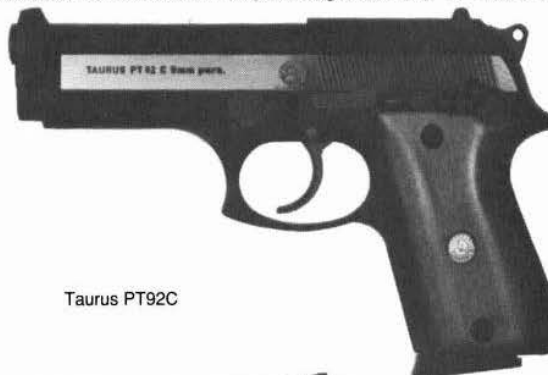

Taurus PT 99AF Auto Pistol

Similar to the PT-92 except has fully adjustable rear sight, smooth Brazilian walnut stocks and is available in stainless steel, polished blue or satin nickel. Introduced 1983.
Price: Blue $532.00
Price: Blue, Deluxe Shooter's Pak (extra magazine, case) $562.00
Price: Nickel $577.00
Price: Nickel, Deluxe Shooter's Pak (extra magazine, case) $606.00
Price: Stainless steel $606.00
Price: Stainless, Deluxe Shooter's Pak (extra magazine, case) $633.00

Taurus PT92C