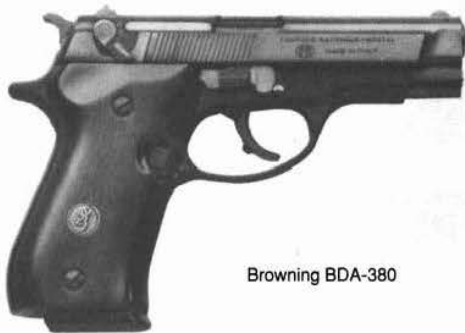

Browning BDA-380

BROWNING BDA-380 DA AUTO PISTOL

Caliber: 380 ACP, 13-shot magazine.
Barrel: 3¹³/₁₆".
Weight: 23 oz. **Length:** 6³/₄" overall.
Stocks: Smooth walnut with inset Browning medallion.
Sights: Blade front, rear drift-adjustable for windage.
Features: Combination safety and de-cocking lever will automatically lower a cocked hammer to half-cock and can be operated by right- or left-hand shooters. Inertia firing pin. Introduced 1978. Imported from Italy by Browning.
Price: Blue $592.95
Price: Nickel $624.95

BROWNING BDM DA AUTO PISTOL

Caliber: 9mm Para., 15-shot magazine.
Barrel: 4.73"
Weight: 31 oz. **Length:** 7.85" overall.
Stocks: Moulded black composition; checkered, with thumbrest on both sides.
Sights: Low profile removable blade front, rear screw adjustable for windage.
Features: Mode selector allows switching from DA pistol to "revolver" mode via a switch on the slide. Decocking lever/safety on the frame. Two redundant, passive, internal safety systems. All steel frame; matte black finish. Introduced 1991. Made in the U.S. From Browning.
Price: $573.95