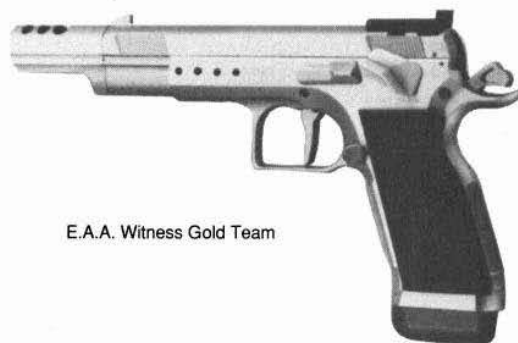

HANDGUNS—COMPETITION HANDGUNS

E.A.A. WITNESS GOLD TEAM AUTO

Caliber: 9mm Para., 9x21, 10mm Auto, 38 Super, 40 S&W, 45 ACP.
Barrel: 5.1".
Weight: 41.6 oz. **Length:** 9.6" overall.
Stocks: Checkered walnut, competition style.
Sights: Square post front, fully adjustable rear.
Features: Triple-chamber compensator; competition SA trigger; extended safety and magazine release; competition hammer; beveled magazine well; beavertail grip. Hand-fitted major components. Hard chrome finish. Match-grade barrel. From E.A.A. Custom Shop. Introduced 1992. From European American Armory.
Price: **$2,195.00**

E.A.A. Witness Gold Team

E.A.A. Witness Silver Team Auto

Similar to the Wittness Gold Team except has double-chamber compensator, paddle magazine release, checkered walnut grips, double-dip blue finish. Comes with Super Sight or drilled and tapped for scope mount. Built for the intermediate competition shooter. Introduced 1992. From European American Armory Custom Shop.
Price: 9mm Para., 9x21, 10mm Auto, 38 Super, 40 S&W, 45 ACP . . . **$1,195.00**

ERMA ER MATCH REVOLVERS

Caliber: 22 LR, 32 S&W Long, 6-shot.
Barrel: 6".
Weight: 47.3 oz. **Length:** 11.2" overall.
Stocks: Stippled walnut, adjustable match-type.
Sights: Blade front, micrometer rear adjustable for windage and elevation.
Features: Polished blue finish. Introduced 1989. Imported from Germany by Precision Sales International.
Price: 22 LR or 32 S&W Long **$1,371.00**