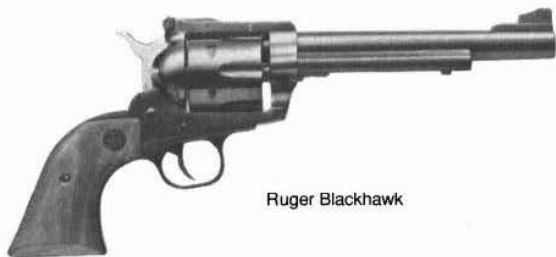

Ruger Blackhawk

PHELPS HERITAGE I, EAGLE I, GRIZZLY REVOLVERS

Caliber: 444 Marlin, 45-70, 50-70, 6-shot.
Barrel: 8", 12", 16" (45-70).
Weight: 5¹/₂ lbs. **Length:** 19¹/₂" overall (12" bbl.).
Stocks: Smooth walnut.
Sights: Ramp front, adjustable rear.
Features: Single action; polished blue finish; safety bar. From Phelps Mfg. Co.
Price: 8", 45-70 or 444 Marlin, about $1,185.00
Price: 12", 45-70 or 444 Marlin, about $1,265.00
Price: 8", 50-70, about $1,550.00

RUGER BLACKHAWK REVOLVER

Caliber: 30 Carbine, 357 Mag./38 Spec., 41 Mag., 45 Colt, 6-shot.
Barrel: 4⁵/₈" or 6¹/₂", either caliber; 7¹/₂" (30 Carbine, 45 Colt only).
Weight: 42 oz. (6¹/₂" bbl.). **Length:** 12¹/₄" overall (6¹/₂" bbl.).
Stocks: American walnut.
Sights: 1/8" ramp front, micro-click rear adjustable for windage and elevation.
Features: Ruger interlock mechanism, independent firing pin, hardened chrome moly steel frame, music wire springs throughout.
Price: Blue, 30 Carbine (7¹/₂" bbl.), BN31 . . . . . $328.00
Price: Blue, 357 Mag. (4⁵/₈", 6¹/₂"), BN34, BN36 . . . . . $328.00
Price: Blue, 357/9mm Convertible (4⁵/₈", 6¹/₂"), BN34X, BN36X $343.50
Price: Blue, 41 Mag., 45 Colt (4⁵/₈", 6¹/₂"), BN41, BN42, BN45 . . . . . $328.00
Price: Stainless, 357 Mag. (4⁵/₈", 6¹/₂"), KBN34, KBN36 . . . . . $404.00
Price: High-gloss stainless, 357 Mag. (4⁵/₈", 6¹/₂"), GKBN34, GKBN36 . . . . . $404.00
Price: High-gloss stainless, 45 Colt (4⁵/₈", 7¹/₂"), GKBN44, GKBN45 . . . . . $404.00

Ruger Bisley Single-Action Revolver

Similar to standard Blackhawk except the hammer is lower with a smoothly curved, deeply checkered wide spur. The trigger is strongly curved with a wide smooth surface. Longer grip frame has a hand-filling shape. Adjustable rear sight, ramp-style front. Has an unfluted cylinder and roll engraving, adjustable sights. Chambered for 357, 41, 44 Mags. and 45 Colt; 7¹/₂" barrel; overall length of 13". Introduced 1985.
Price: $391.00