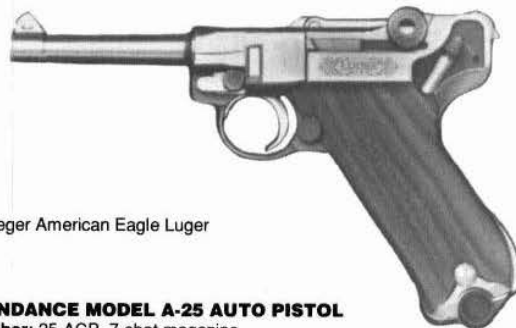

Stoeger American Eagle Luger

STOEGER AMERICAN EAGLE LUGER

Caliber: 9mm Para., 7-shot magazine.
Barrel: 4", 6".
Weight: 32 oz. **Length:** 9.6" overall.
Stocks: Checkered walnut.
Sights: Blade front, fixed rear.
Features: Recreation of the American Eagle Luger pistol in stainless steel. Chamber loaded indicator. Introduced 1994. From Stoeger Industries.
Price: $695.00
Price: Navy Model, 6" barrel $695.00

SUNDANCE MODEL A-25 AUTO PISTOL

Caliber: 25 ACP, 7-shot magazine.
Barrel: 2.5".
Weight: 16 oz. **Length:** 4 7/8" overall.
Stocks: Grooved black ABS or simulated smooth pearl; optional pink.
Sights: Fixed.
Features: Manual rotary safety; button magazine release. Bright chrome or black Teflon finish. Introduced 1989. Made in U.S. by Sundance Industries, Inc.
Price: $79.95