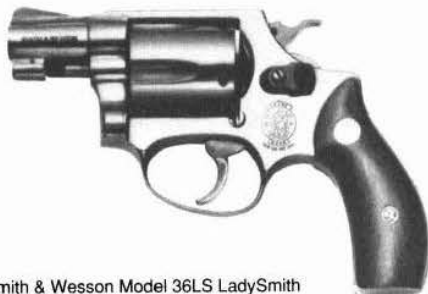

Smith & Wesson Model 36LS LadySmith

Smith & Wesson Model 36LS, 60LS LadySmith

Similar to the standard Model 36. Available with 2" barrel. Comes with smooth, contoured rosewood grips with the S&W monogram. Has a speedloader cutout. Comes in a fitted carry/storage case. Introduced 1989.
Price: Model 36LS \$404.00
Price: Model 60LS (as above except in stainless) \$456.00