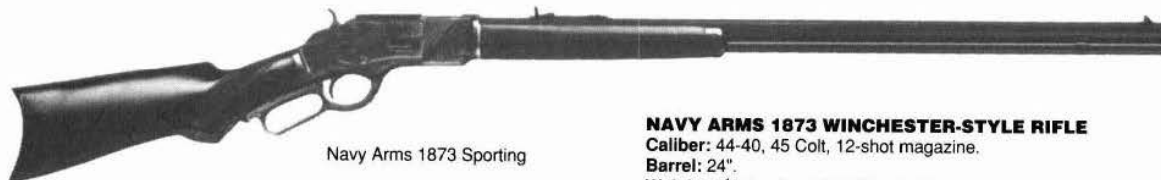

Navy Arms 1873 Sporting

NAVY ARMS 1873 WINCHESTER-STYLE RIFLE

Caliber: 44-40, 45 Colt, 12-shot magazine.
Barrel: 24".
Weight: 8¼ lbs. **Length:** 43" overall.
Stock: European walnut.
Sights: Blade front, buckhorn rear.
Features: Color case-hardened frame, rest blued. Full-octagon barrel. Introduced 1991. Imported by Navy Arms.
Price: $820.00
Price: Carbine, 19" barrel $795.00

Navy Arms 1873 Sporting Rifle

Similar to the 1873 Winchester-Style rifle except has checkered pistol grip stock, 30" octagonal barrel (24" available). Introduced 1992. Imported by Navy Arms.
Price: $895.00