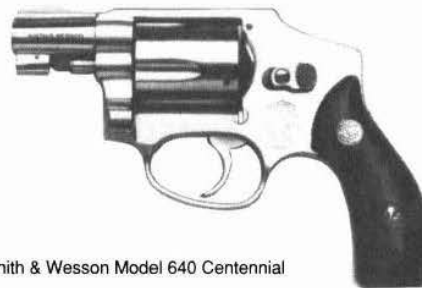

HANDGUNS—DOUBLE-ACTION REVOLVERS, SERVICE & SPORT

SMITH & WESSON MODEL 640, 940 CENTENNIAL

Caliber: 38 Special, 9mm Para., 5-shot.
Barrel: 2", 3".
Weight: 20 oz. **Length:** 6⁵/₁₆" overall.
Stocks: Soft rubber; wood optional.
Sights: Serrated ramp front, fixed notch rear.
Features: Stainless steel version of the original Model 40 but without the grip safety. Fully concealed hammer, snag-proof smooth edges. Model 640 introduced 1990; Model 940 introduced 1991.
Price: Model 640 (38 Special) $464.00
Price: Model 940 (9mm Para., rubber grips) $470.00

Smith & Wesson Model 640 Centennial

Smith & Wesson Model 442 Centennial Airweight

Similar to the Model 640 Centennial except has alloy frame giving weight of 15.8 oz. Chambered for 38 Special, 2" carbon steel barrel; carbon steel cylinder; concealed hammer; Uncle Mike's Custom Grade Santoprene grips. Fixed square notch rear sight, serrated ramp front. Introduced 1993.
Price: Blue $423.00
Price: Nickel $438.00