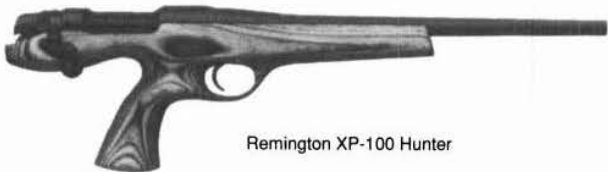

Remington XP-100 Hunter

REMINGTON XP-100 HUNTER PISTOL

Caliber: 223 Rem., 7mm BR Rem., 7mm-08 Rem., 35 Rem., single shot.
Barrel: 14½".
Weight: 4½ lbs. Length: 21¼" overall.
Stocks: Laminated wood with contoured grip.
Sights: None furnished. Drilled and tapped for scope mounting.
Features: Mid-handle grip design with scalloped contours for right- or left-handed shooters; two-position safety. Matte blue finish. Introduced 1993.
Price: $548.00