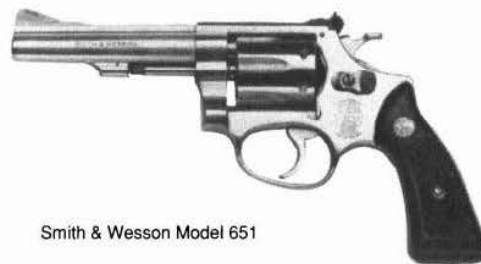

Smith & Wesson Model 651

SMITH & WESSON MODEL 651 REVOLVER

Caliber: 22 WMR, 6-shot cylinder.
Barrel: 4".
Weight: 24¹/₂ oz. **Length:** 8¹/₁₆" overall.
Stocks: Soft rubber; wood optional.
Sights: Red ramp front, adjustable micrometer click rear.
Features: Stainless steel construction with semi-target hammer, smooth combat trigger. Reintroduced 1991. Limited production.
Price: $455.00

SMITH & WESSON MODEL 657 REVOLVER

Caliber: 41 Magnum, 6-shot.
Barrel: 6".
Weight: 48 oz. **Length:** 11³/₈" overall.
Stocks: Soft rubber; wood optional.
Sights: Pinned ¹/₈" red ramp front, micro-click rear adjustable for windage and elevation.
Features: Stainless steel construction.
Price: $523.00

TAURUS MODEL 44 REVOLVER

Caliber: 44 Magnum, 6-shot.
Barrel: 4", 6¹/₂", 8³/₈".
Weight: 44³/₄ oz. (4" barrel). **Length:** NA.
Stocks: Checkered Brazilian hardwood.
Sights: Serrated ramp front, micro-click rear adjustable for windage and elevation.
Features: Heavy solid rib on 4", vent rib on 6¹/₂", 8³/₈". Compensated barrel. Blued model has color case-hardened hammer and trigger. Introduced 1994. Imported by Taurus International.
Price: Blue, 4" $418.00
Price: Blue, 6¹/₂", 8³/₈" $435.00
Price: Stainless, 4" $480.00
Price: Stainless, 6¹/₂", 8³/₈" $500.00

CONSULT
SHOOTER'S MARKETPLACE
Page 225, This Issue

SPORTARMS MODEL HS38S REVOLVER

Caliber: 38 Special, 6-shot.
Barrel: 3", 4".
Weight: 31.3 oz. **Length:** 8" overall (3" barrel).
Stocks: Checkered hardwood; round butt on 3" model, target-style on 4".
Sights: Blade front, adjustable rear.
Features: Polished blue finish; ventilated rib on 4" barrel. Made in Germany by Herbert Schmidt; Imported by Sportarms of Florida.
Price: About $150.00