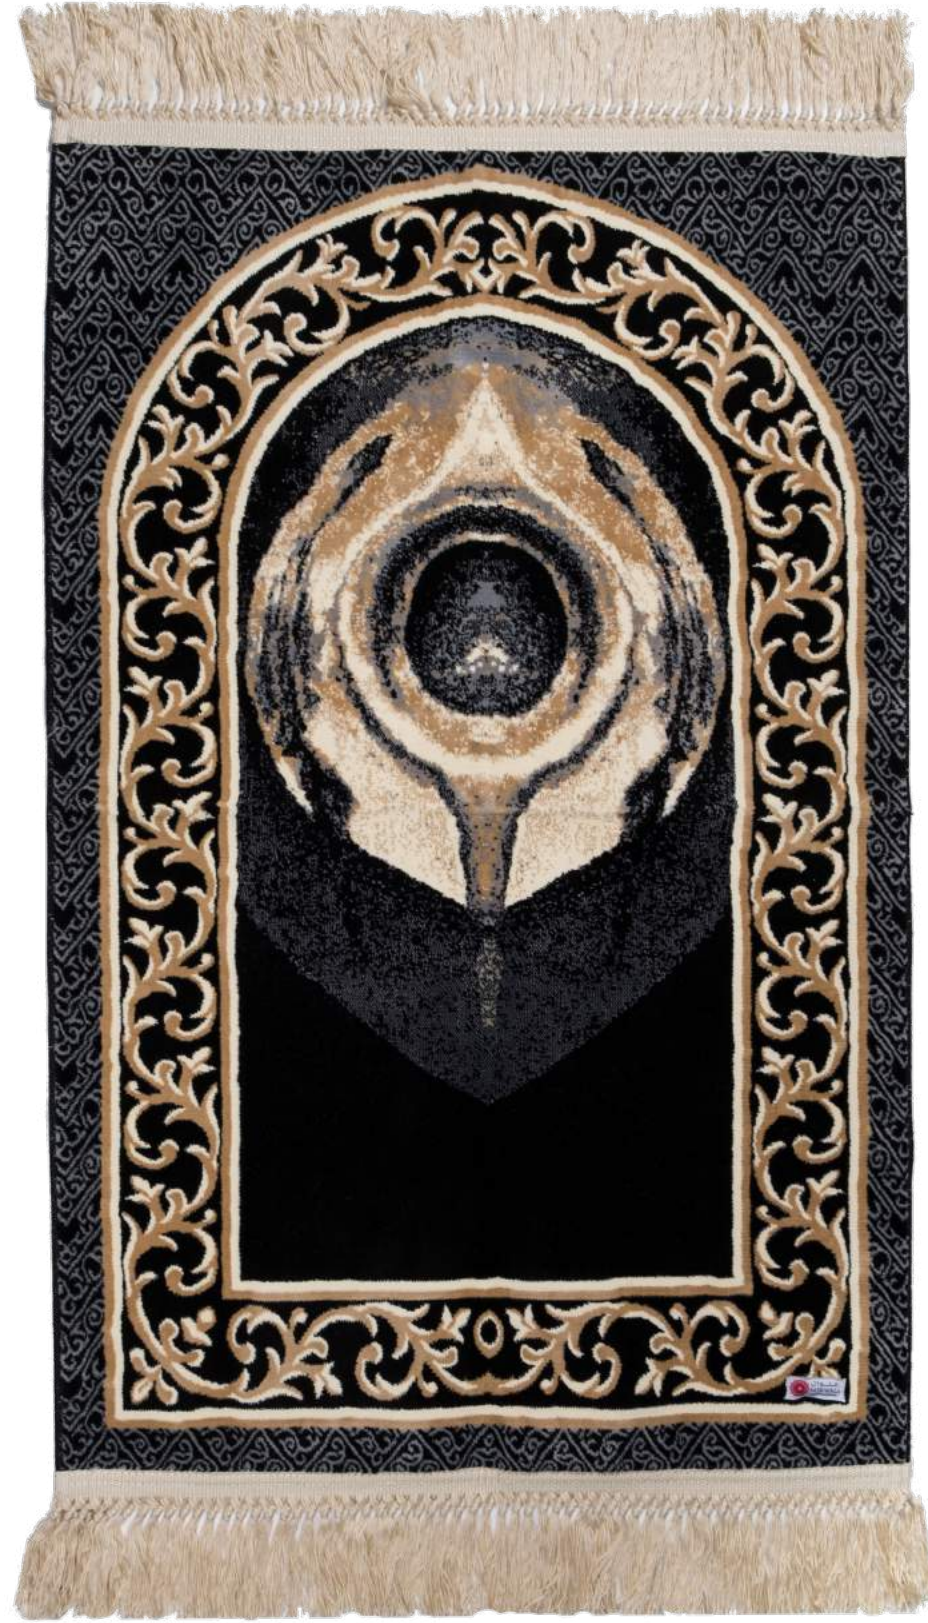

**Product Name**  
Bab Al Kaaba Prayer  
Mat

**Item Code**  
13778

**Dimensions**  
70 x 114 cm

**Composition**  
Polypropylene  
Viscos

**Colors**  
Black ●

**Weight**  
1050 g

# Black Stone Mat | سجادة حجر الكعبة

7

New

The beauty of the design blends with the luxuriousness of the blackness and the golden trims beautiful prayer rugs, which reflects the wonderful position of the black stone in the Holy Kaaba.