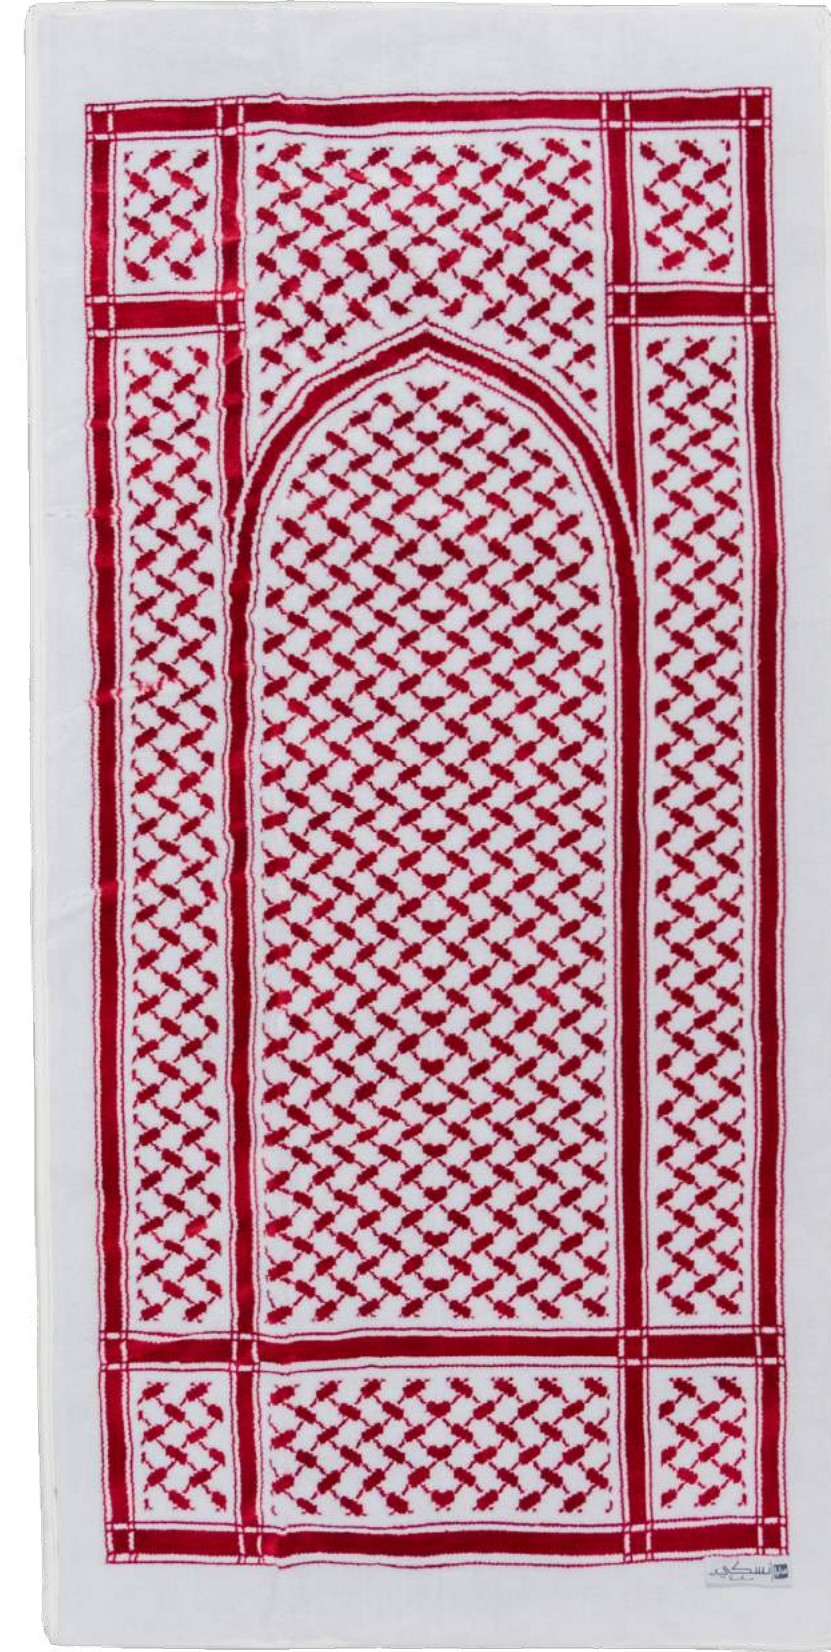

## Colors

Red ●

## Weight

1730 g  
810 g

●●●● Shemagh Mat, Adult & Youth | سجادة الشماغ للرجل والشباب

# السجادة المتميزة كبيرة جدا | Al Motamayeza XL Mat

14

New

The Prophet's Mosque has always been a symbol that reflects the greatness of Islamic art in ancient times. We provided you with the Premium carpet, which is a wide carpet whose design is inspired by the ceilings of the Prophet's Mosque. The most important thing that distinguishes the carpet is its wide size and multiple colors to ensure comfort during worship..