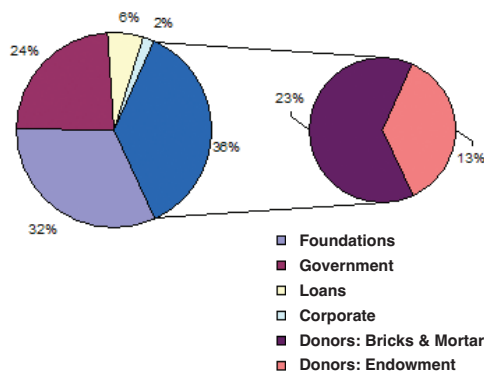

Capital Campaign Income