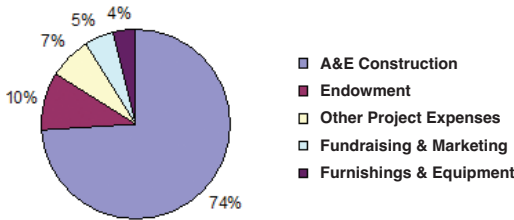

Capital Campaign Expense

Karl Stroethoff
Edward Stupca
Kate Supplee
Morgan Suter
Ann Suter
Rachel Suter
Kate Sutherland
Lisa Swallow
Bethany Swanson
Kristina Swanson
Mary Jo Swartley
Thomas Swenson
Meredith Swett
Ania Szmorlinski
Alex Taft
Anna Taft
John Talbot
Susan Talbot
Sandra Tarr-Brown
Bonnie Tarses
Joy Tataraka
Timothy Tataraka
Gailyn Taylor
Mary Taylor
Suzanne Taylor
Beth Taylor-Wilson
Jodi Teeple
Ginny Thane
Jerry Thane
Cindy Tharinger
Brenda Thayer
Garland Thayer
Martha Thayer
Russ Thayer
Molly Thayer
Owen Thayer
Karla Theilen
John Thiebes
Cynthia Thiel
Mathew Thiel
Elisha Thomas
Eloise Thompson
Linda Thompson
Sally Thompson
Patricia Thornton
Tim Thornton
Bobby Tilton
Scott Timothy
Israel Tockman
James Todd
Julia Todd
Phoebe Toland
Kathy Tonnessen
Larry Topp
Phyllis Topp
Pat Torgerson
Robert Torgerson
Gail Tremblay
Bruce Tribbensee
Suzanne Truman
David Tyrell
Nancy Tyrell
Kyle Utter
Michel Valentin
Shalene Valenzuela
Andree Van Nuys
Don Van Nuys
Christina Van Roedel
Jenny Van Swearingen

Agnes Vandergrift
Jeff Vandergrift
Jennie VanderWeide
Jim Vargovich
Loni Vargovich
Amie Varney
Lauren Varney
Carson Vehrs
Helen Vehrs
Rachel Vielleux
Margo Voermans
Timm Vogelsburg
Don Voisine
Willem Volkersz
Pam Volkmann
Sandy Volkmann
Phyllis Wade
Roger Walker
Jim Wallace
Vicki Wallace
Adeline Walsler
Lisa Walsler
Barbara Warden
Chris Warden
Lori Warden
Hugh Warford
Faye Warren
Laura Wathen
Bryan Watrous
Jennifer Watson
Robert Waugh
Cathy Weber
Patti Weeda
Kristal Weilage
Lois Welch
June Werner
Vince Werner
Janet Whaley
Barney White
Catherine White
Cynthia White
Julie White
Nadia White
Buell Whitehead
Coleman Whitney
Phyllis Whitsell
Linda Whittlesey
Ralph Wiegmann
Betsy Wilcox
Cherlyn Wilcox
Warren Wilcox
Mary Beth Wilhelm
Thom Wilhelm
Carol Williams
Pat Williams
Shayne Williams
Hannah Williams
Max Williams
Wayne Williams
Gary Willstein
Lynne Willstein
Cricket Wilson
Harry Wilson
Pepper Wilson
R. David Wilson
Suzy Wiseheart
Barb Witz
Steve Witz
Christian Wohlfeil
Geraldine Wolf
Antonia Wolf

Frances Wolf
Doris Wood
Glenn Wood
Kathleen Wood
Scott Woodall
Janel Woodworth
Susanne Woyciechowicz
Kasey Wright
Kevin Wright
Mike Wright
Rosalie Wynkoop
Melanie Yazzie
Bev Young
Christopher Young
Leanne Young
Ashton Zackus
Charlie Zadra
Nancy Zadra
Matt Zahn
Loryn Zerr

MAM Capital Campaign came to an exciting crescendo during the last days of December 2006. The MAM Board of Directors and the Renaissance Campaign Committee would like to express their gratitude to the donors who so generously contributed to MAM's Renaissance Campaign.

MAM Capital Campaign Donors Founders

Paul G. Allen Family Foundation
Charles Engelhard Foundation
M.J. Murdock Charitable Trust
Missoula Redevelopment Agency
Robert & Elizabeth Precht
Save America's Treasures (Pending)

Champions