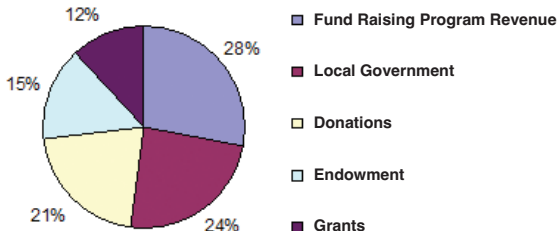

Operating Income