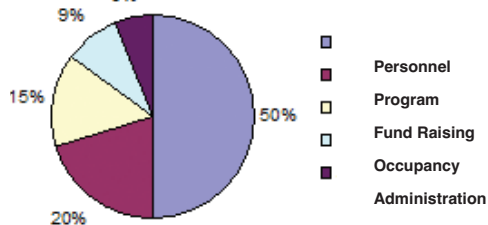

Operating Expenses