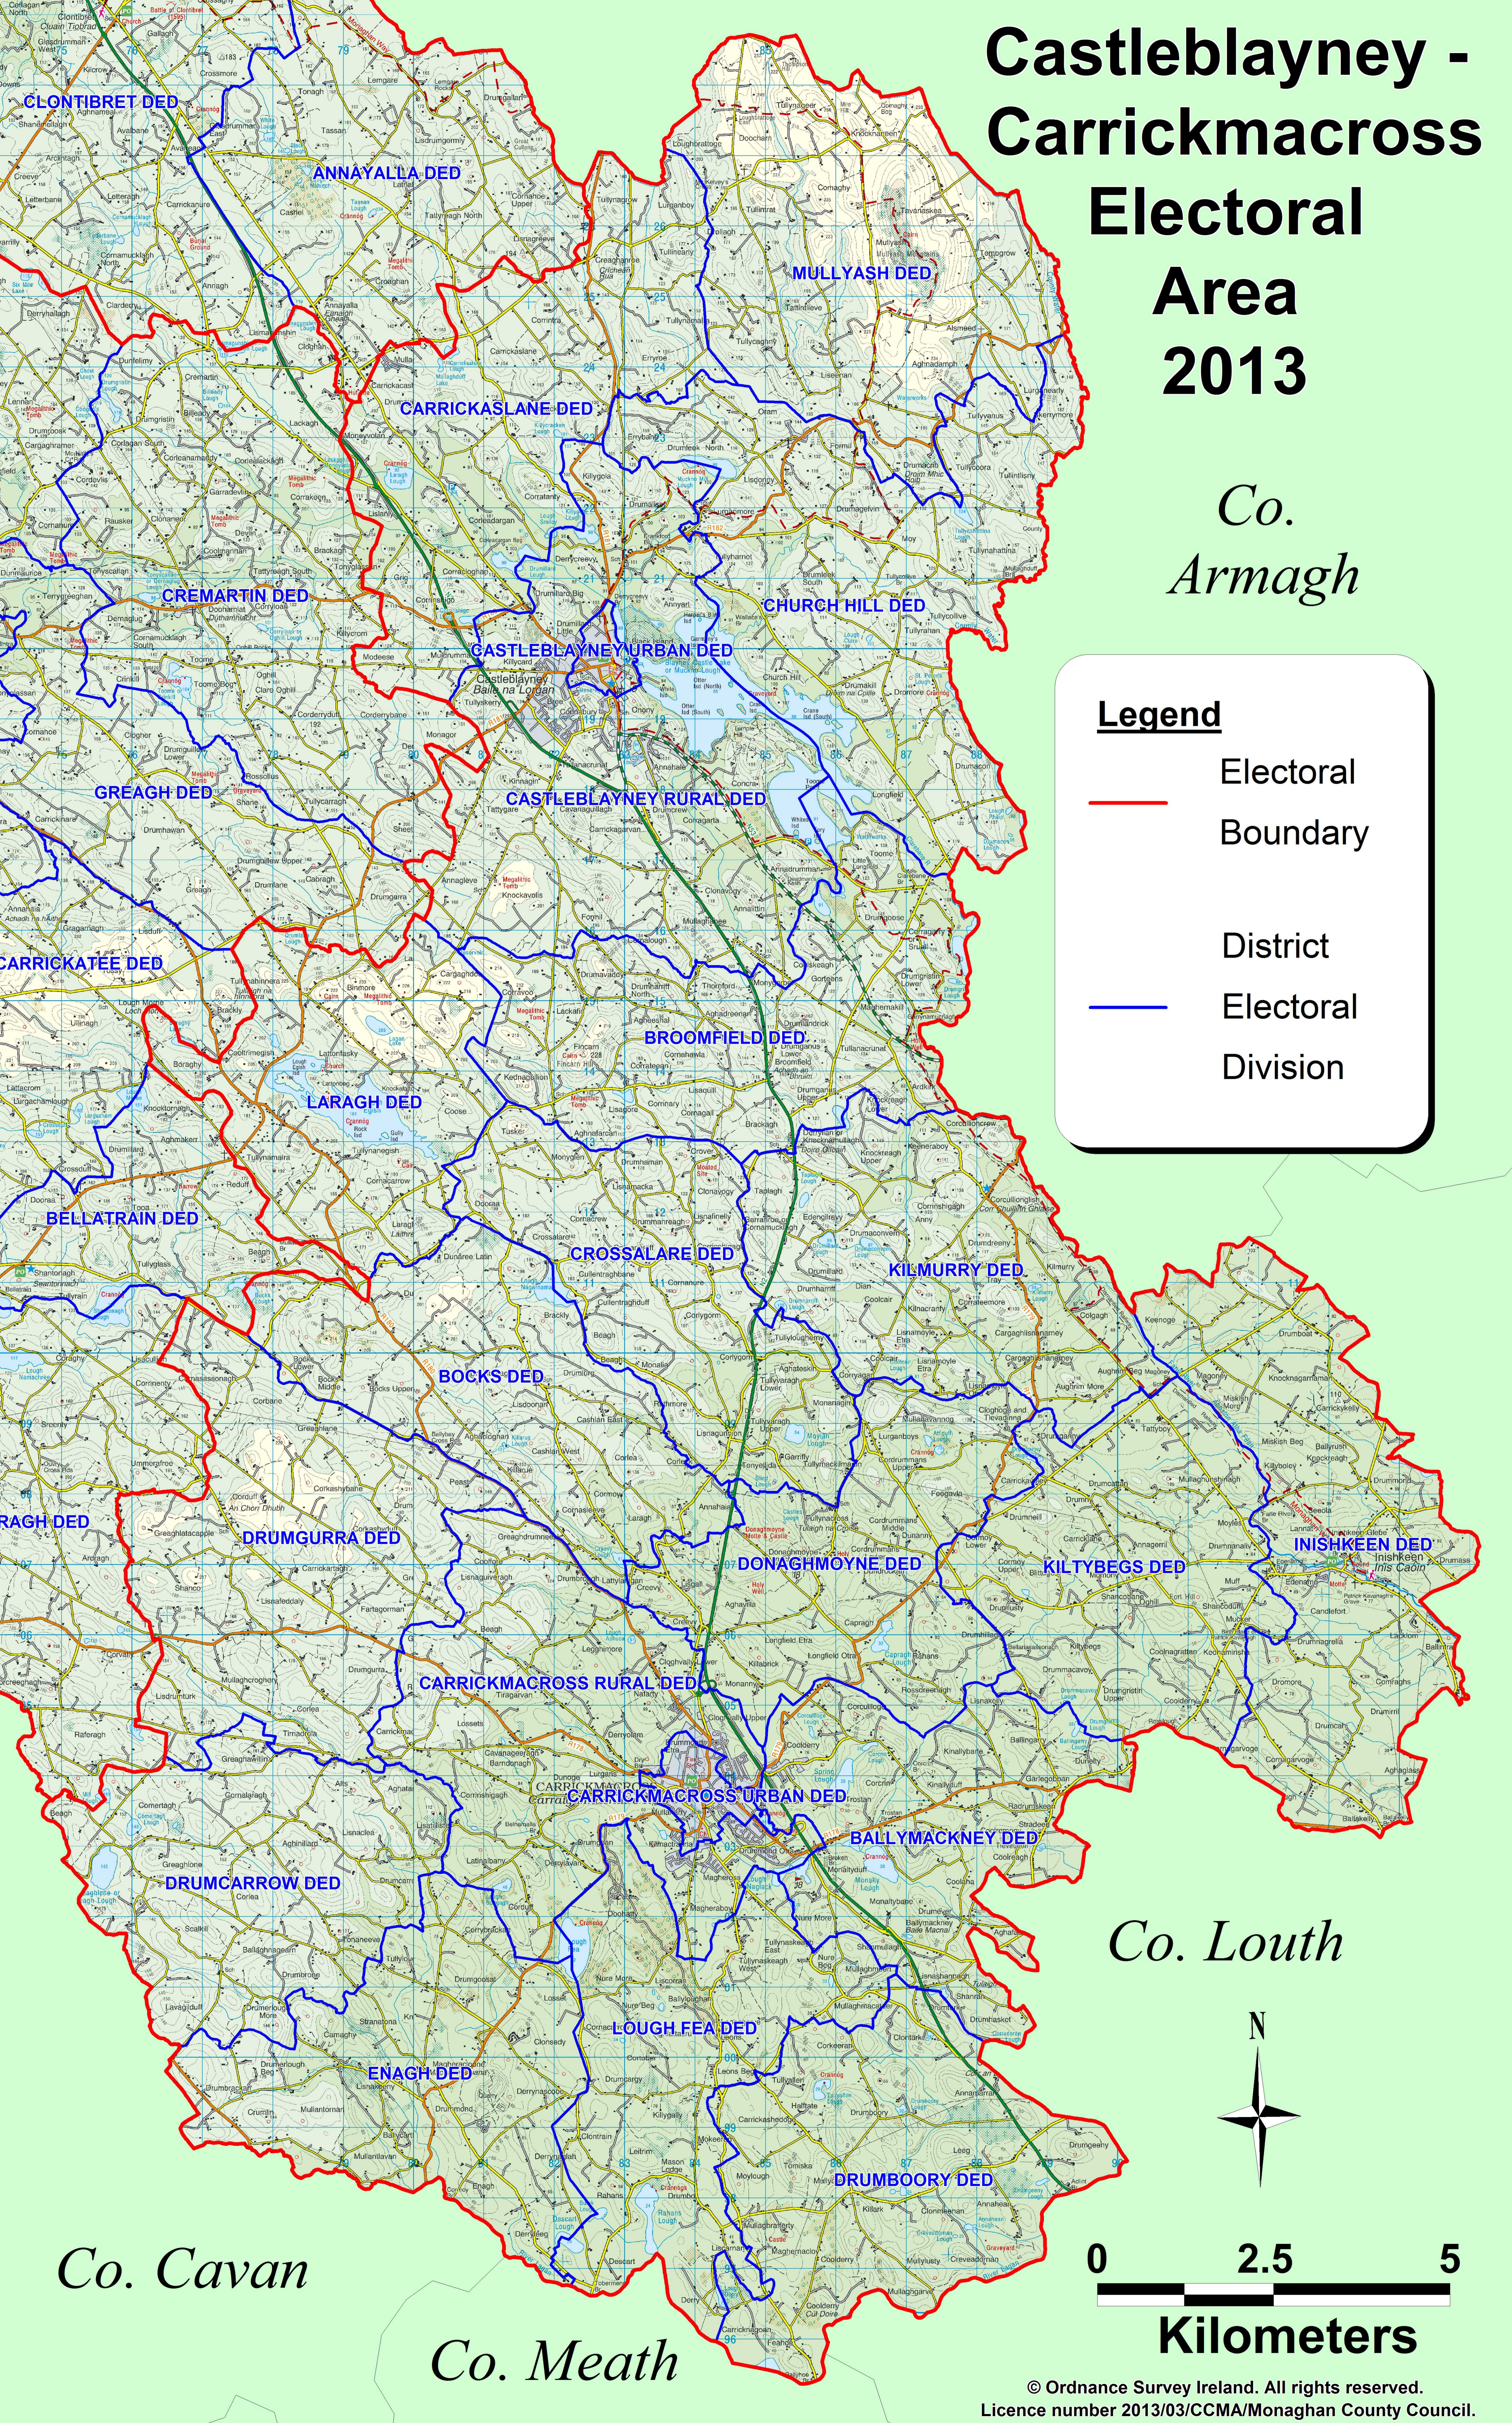

Castleblayney - Carrickmacross Electoral Area 2013

Co. Armagh

Legend

-  Electoral Boundary
-  District Electoral Division

Co. Cavan

Co. Meath

Co. Louth

Kilometers