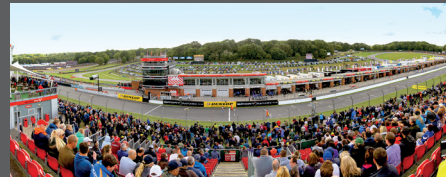

# GRANDSTANDS

Your guide to the viewing options available to purchase this weekend at the Megastore. Subject to availability. See map for locations.

## PH PADDOCK HILL

Paddock Hill grandstand provides superb views through one of the world's most iconic bends and is an ideal location to watch the start-line action as the field jostles for position.

## PS PIT STRAIGHT

The Pit Straight grandstand is a prime position to soak up the pre-race atmosphere and podium ceremonies, as well as the racing action.

## HW HAILWOODS

Hailwoods grandstand provides superb views of Paddock Hill Bend, and the approach from Hailwoods Hill to Druids - one of the key overtaking points on the circuit.