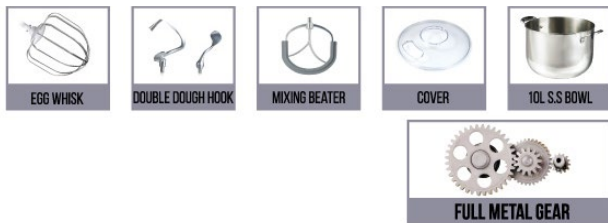

MK-6043

STAND MIXER 10L XXL BOWL

1500 WATT *Premium Series*

- Powerful Professional 1500 W Motor.
- Full Metal Gear system (Heavy Duty & Perfect Mixing).
- Full Die-cast aluminium housing.
- Extra-large 10 litre stainless steel bowl with 2 handles for max. 7.5 kg dough preparation.
- Special Double Kneading Hook.
- Planetary mixing action.
- 3 Types of standard attachments for mixing.
- Transparent splash cover (PBA free).
- Electronic Timer Function & Soft start for slow mixing.
- 8 Speed settings (with Pulse control).
- Removable Stainless Steel Bowl.
- Easy to operate and to clean.
- Double extra strong arm lock.
- LCD Display.
- Ball bearing used.
- Skid-resistant feet.
- Overload Protection.

ROHS

CE

MK-6045

STEAMER IRON

2400 WATT *Premium Series*

- Ceramic soleplate for optimal glide
- For steam and dry ironing
- Spray function and powerful vertical steam burst function
- Variable continuous steam (Vario steam)
- Non-Drip system, anti-limescale and "SelfClean" function
- Safety shut-down with signal (visual and audible)
- Variable temperature adjustment
- 360° pivoting cable joint
- 350ml water reservoir
- Includes filling beaker
- Power consumption: 2000 - 2400 W

CE ROHS