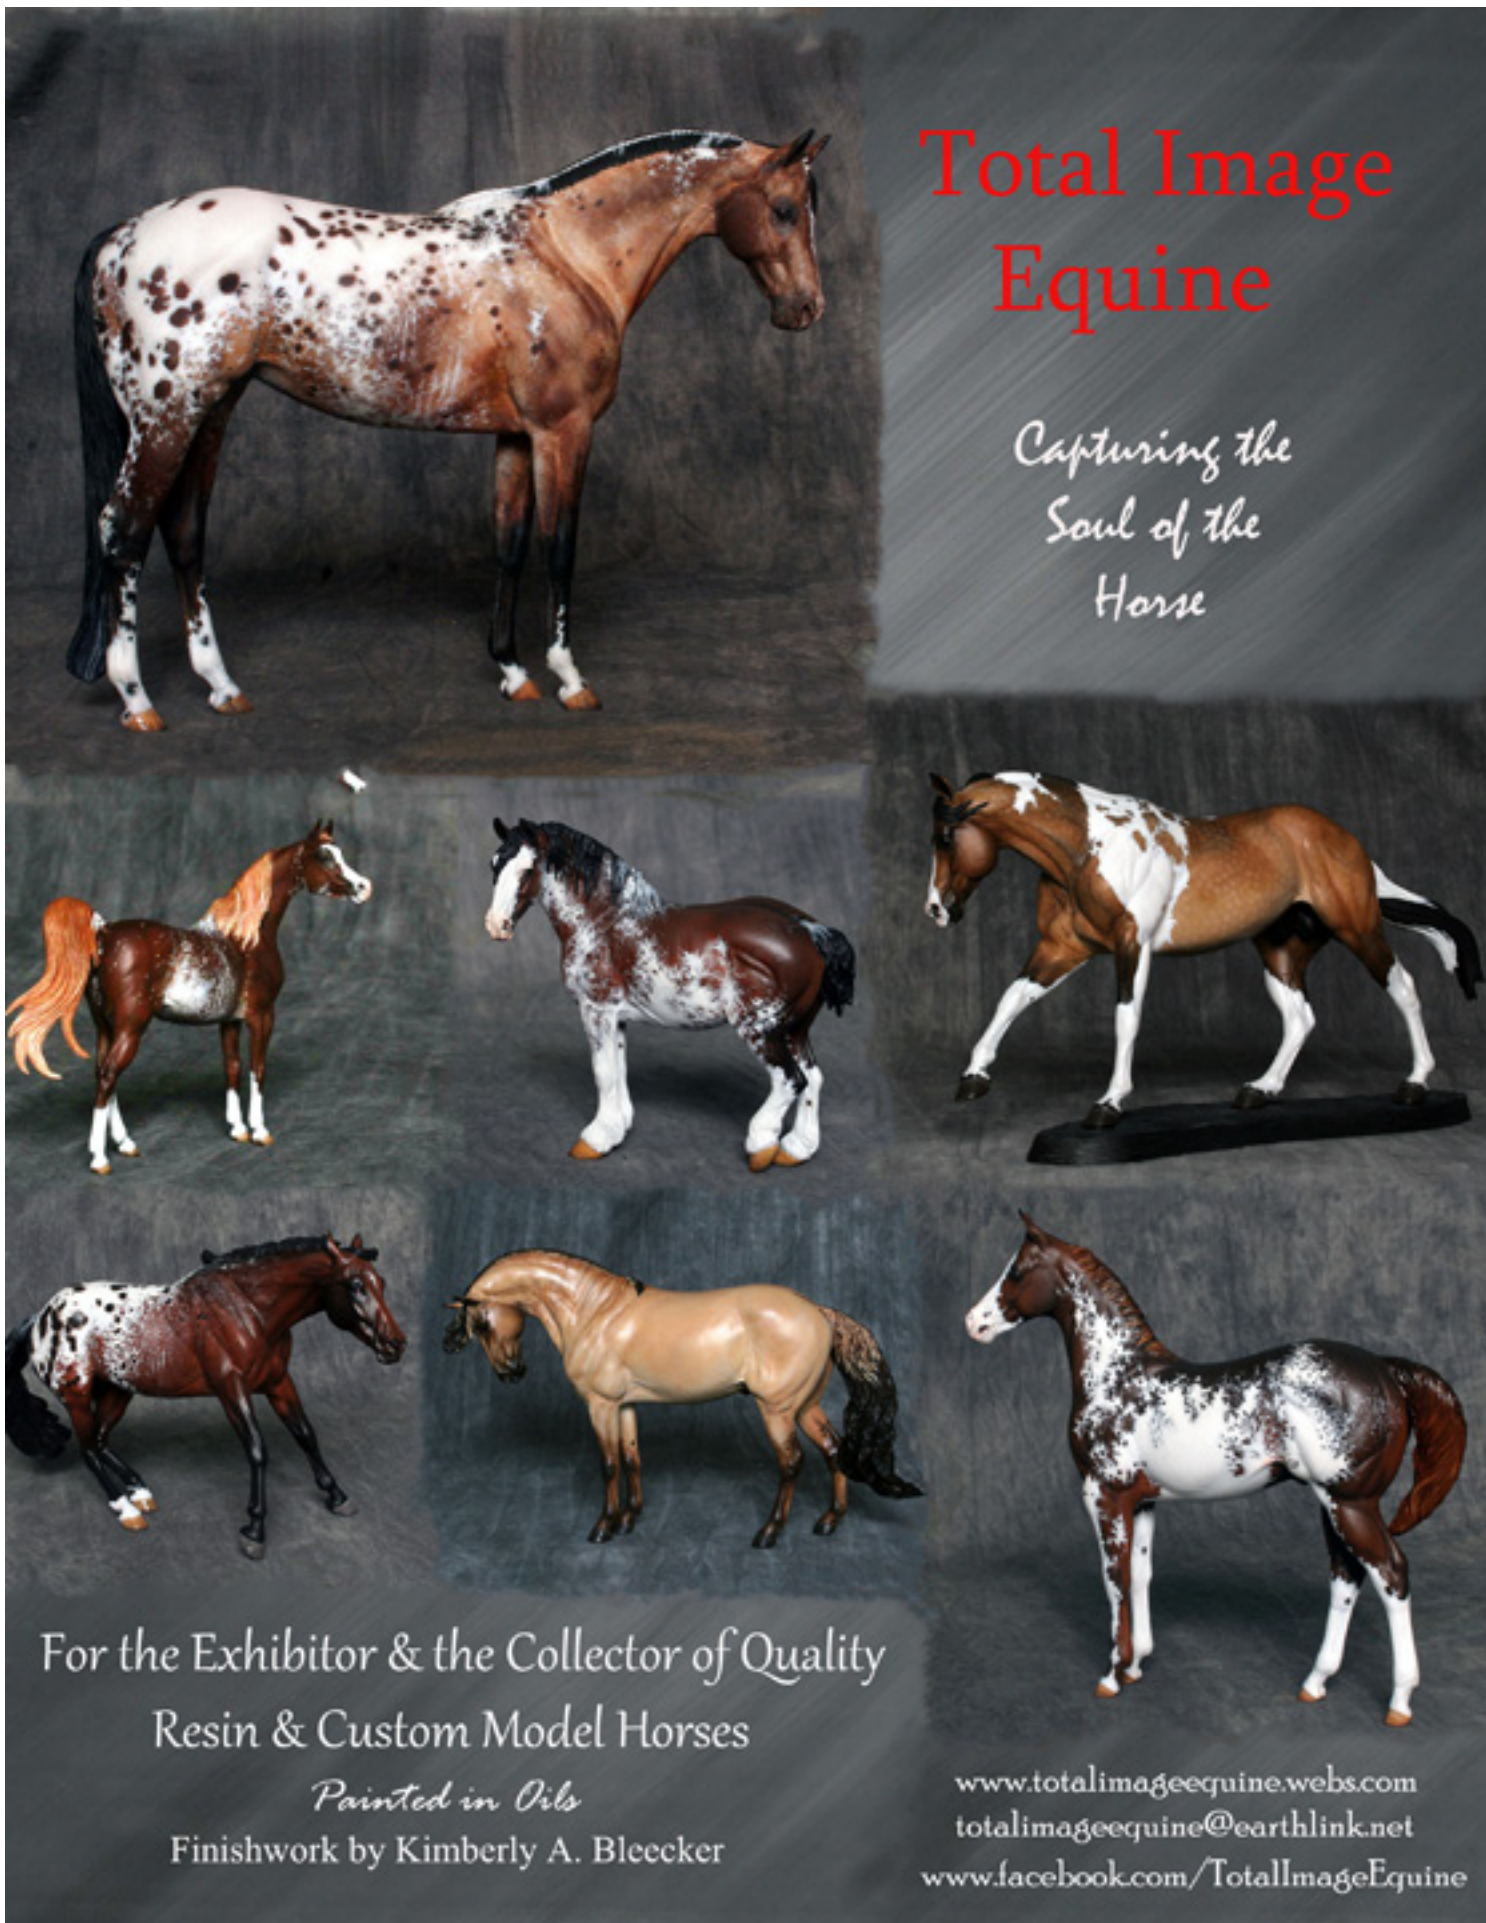

Total Image Equine

Capturing the Soul of the Horse

For the Exhibitor & the Collector of Quality

Resin & Custom Model Horses

Painted in Oils

Finishwork by Kimberly A. Bleecker

www.totalimageequine.webs.com

totalimageequine@earthlink.net