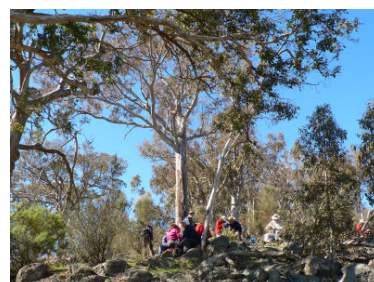

Wednesday Walk on Isaacs Ridge – 11 September 2013

Isaacs Ridge runs behind the suburbs of East O'Malley and Isaacs and is part of Canberra Nature Park. We began the walk from Callemonda Rise near the water tank, heading to the top of the ridge then walking south before looping back. There are many areas covered in weeds but there are some patches of good bushland. There were some wonderful trees, with many saplings - *Eucalyptus blakelyi*, *E. bridgesiana*, *E. melliodora*, *E. polyanthemos*, *E. rossii* and *E. nortonii*. We were interested to find quite a few mistletoes - *Muellerina eucalyptoides*. Another surprise was *Lomandra bracteata* - quite obvious with its ground level, yellow flowers. There were quite a lot of *Wurmbea dioica* flowering. Other interesting plants were *Allocasuarina verticillata*, *Acacia implexa* (some very old ones), *Isoetopsis graminifolia* (a daisy which looks like grass), one *Cryptandra amara*, several *Indigofera adesmiifolia*, *Cheilanthes distans* (as well as the usual *C. austrotenuifolia*) and a big patch of *Goodenia pinnatifida*. The views were stunning and well worth the trek up the hills.

Walkers on Isaacs Ridge Image by Dave Herald

Allocasuarina verticillata Image by Masumi Robertson

Morning tea Image by Jean Geue

Wurmbea dioica (male) Image by Martin Butterfield

Triptilodiscus pygmaeus Image by Masumi Robertson