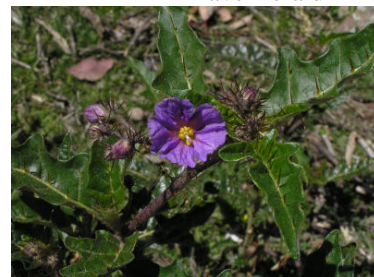

Wednesday Walk on Isaacs Ridge – 11 September 2013

Isaacs Ridge runs behind the suburbs of East O'Malley and Isaacs and is part of Canberra Nature Park. We began the walk from Callemonda Rise near the water tank, heading to the top of the ridge then walking south before looping back. There are many areas covered in weeds but there are some patches of good bushland. There were some wonderful trees, with many saplings - *Eucalyptus blakelyi*, *E. bridgesiana*, *E. melliodora*, *E. polyanthemos*, *E. rossii* and *E. nortonii*. We were interested to find quite a few mistletoes - *Muellerina eucalyptoides*. Another surprise was *Lomandra bracteata* - quite obvious with its ground level, yellow flowers. There were quite a lot of *Wurmbea dioica* flowering. Other interesting plants were *Allocasuarina verticillata*, *Acacia implexa* (some very old ones), *Isoetopsis graminifolia* (a daisy which looks like grass), one *Cryptandra amara*, several *Indigofera adesmiifolia*, *Cheilanthes distans* (as well as the usual *C. austrotenuifolia*) and a big patch of *Goodenia pinnatifida*. The views were stunning and well worth the trek up the hills.

Walkers on Isaacs Ridge Image by Dave Herald

Allocasuarina verticillata Image by Masumi Robertson

Morning tea Image by Jean Geue

Wurmbea dioica (male) Image by Martin Butterfield

Triptilodiscus pygmaeus Image by Masumi Robertson

Crassula sieberiana Image by Masumi Robertson

Eucalyptus rossii Image by Dave Herald

Lomandra bracteata Image by Jean Geue

Clematis leptophylla Image by Jean Geue

Solanum cinereum Image by Masumi Robertson

Acrotriche serrulata Image by Masumi Robertson

Wahlenbergia communis Image by Masumi Robertson

Convolvulus angustissimus Image by Masumi Robertson

Rosettes of *Goodenia pinnatifida*
Image by Masumi Robertson