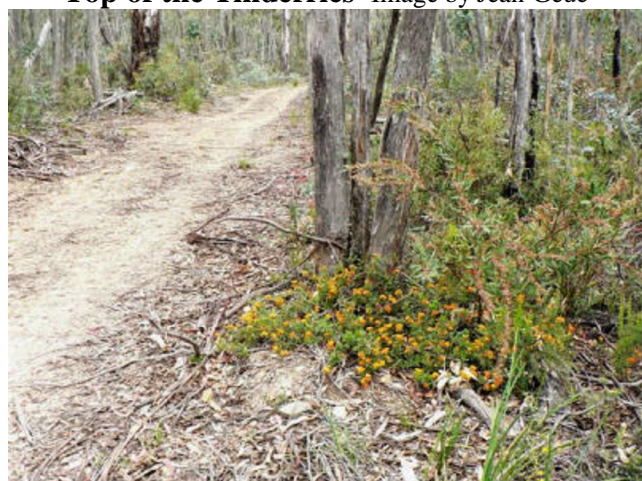

Wednesday Walk in the Tinderries – 26 November 2008

The Tinderry Mountains are south-east of Canberra. From the township of Michelago there is a very scenic drive across the range, initially through grassland then into wooded areas with large granite boulders. On the eastern side of the range towards the base, there is a walk on a fire trail to a swamp. All areas visited had an interesting array of plants. In the grassland, we saw the female *Dodonaea procumbens* full of fruit capsules but not much else; a spectacular display of *Astrotricha ledifolia* flowers on the roadside cutting during the final ascent; prolific flowering of *Prostanthera phyllicifolia* and *Calytrix tetragona* on the first ridgeline; carpets of *Pratia* in the weather station swamp and a single spectacular *Podolobium alpestre* on the fire trail (new record). We were hoping to see another pea flowering, which previously we have not been able to identify but it was still a few weeks off flowering.

Top of the Tinderries Image by Jean Geue

***Dodonaea procumbens* fruit** Image by Roger Farrow

Tinderries track with *Podolobium alpestre* Image by Roger Farrow

Podolobium alpestre Image by Roger Farrow

Unidentified pea Image by Roger Farrow