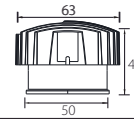

NEW

12W CRI95 1800K-3000K Dim to Warm 35° 60° bridgelux 50,000h@L80B10 Replace Halogen 50W UGR < 19 IP54 5 YEARS GUARANTEE CB CE

M3-DW

LED Power	System Power	LED Voltage	LED Current	CRI	CCT	Beam	LED Output	System Output	Code
12 W	14 W	34 V	350 mA	95	1800K-3000K	35° 60°	1100lm 1100lm	Max.950lm Max.950lm	M3- 9D33512X-NN M3- 9D36012X-NN

Code Remark: X=P(Phase Dim) X=A(1-10V Dim) X=D(DALI Dim)