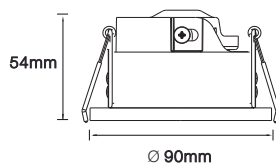

# NEKO / CLUB

Trim Series

Surface IP65

TA5-IP65

**NEKO / CLUB**  
Easy Installation Trimless Series

KA5-EI

KA8-EI

KA9-EI