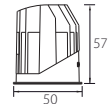

LED Power	System Power	LED Voltage	LED Current	CRI	CCT	Beam	LED Output	System Output	Code
6 W	8 W	18 V	350 mA	80	2700K	20°	700lm	580lm	M1-8272006X-NN
						40°	700lm	580lm	M1-8274006X-NN
						60°	700lm	580lm	M1-8276006X-NN
					3000K	20°	750lm	600lm	M1-8302006X-NN
						40°	750lm	600lm	M1-8304006X-NN
						60°	750lm	600lm	M1-8306006X-NN
					4000K	20°	800lm	650lm	M1-8402006X-NN
						40°	800lm	650lm	M1-8404006X-NN
						60°	800lm	650lm	M1-8406006X-NN

Code Remark: X=F(ON-OFF) X=P(Phase Dim) X=A(1-10V Dim) X=D(DALI Dim)