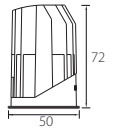

LED Power	System Power	LED Voltage	LED Current	CRI	CCT	Beam	LED Output	System Output	Code
9 W	11 W	27 V	350 mA	80	2700K	20°	1000lm	850lm	M2-8272009X-NN
						40°	1000lm	850lm	M2-8274009X-NN
						60°	1000lm	850lm	M2-8276009X-NN
						20°	1100lm	900lm	M2-8302009X-NN
						40°	1100lm	900lm	M2-8304009X-NN
						60°	1100lm	900lm	M2-8306009X-NN
					4000K	20°	1200lm	950lm	M2-8402009X-NN
						40°	1200lm	950lm	M2-8404009X-NN
						60°	1200lm	950lm	M2-8406009X-NN

Code Remark: X=F(ON-OFF) X=P(Phase Dim) X=A(1-10V Dim) X=D(DALI Dim)