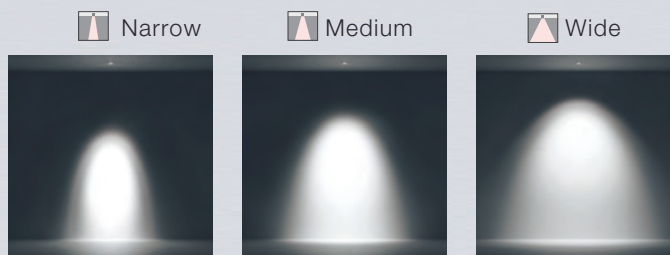

NEKO / MR16 Replacement LED Module

1. NEKO LED-Module sind die perfekte Austauschlösung für MR16 Halogen.
   - Sehr schickes und elegantes Design und vielfältig einsetzbar bei Downlight- und Spotanwendungen.
   - Hohe Farbkonsistenz bei allen LED-Modulen innerhalb einer 3-Step-MacAdam-Ellipse
   - Neko-LED-Module können in verschiedenen Leuchten verwendet werden, ohne Einfluss auf die Farbkonsistenz.
   - Hervorragende Lichtausbeute und exzellenter Lampenlichtstromerhalt mit 50.000 Stunden Lebensdauer machen häufige Lampenwechsel zu einem Relikt der Vergangenheit.
   - 5 Jahre Qualitätsgarantie von NEKO.
3. The NEKO LED module is a perfect replacement for MR16 halogen modules.
   - Smart and elegant design.
   - Versatile for downlight and spotlight applications.
   - Uniform color for all LED modules within 3 MacAdam steps.
   - You can use NEKO LED modules in various fixture designs with no color variability.
   - Outstanding lumen output, excellent lumen maintenance.
   - 50,000-hour lifetime eliminates frequent re-lamping.
   - NEKO 5-Year Quality Guarantee

Verschiedene Abstrahlwinkel für architektonische Designs
Three beam angles for various architectural design requirements.