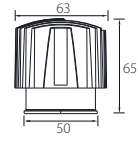

NEW

12W | CRI95 | 1800K-3000K Dim to Warm | 35°/60° | bridgelux 50,000h@L80B10 | Replace Halogen 60W | UGR < 19 | IP54 | 5 YEARS GUARANTEE | CB CE

M4-DW