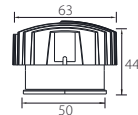

LED Power	System Power	LED Voltage	LED Current	CRI	CCT	Beam	LED Output	System Output	Code
11 W	13 W	31 V	350 mA	90	2700K	15°	1000lm	900lm	M3-9271511X-NN
						25°	1000lm	900lm	M3-9272511X-NN
						35°	1000lm	900lm	M3-9273511X-NN
						60°	1000lm	900lm	M3-9276011X-NN
					3000K	15°	1100lm	950lm	M3-9301511X-NN
						25°	1100lm	950lm	M3-9302511X-NN
						35°	1100lm	950lm	M3-9303511X-NN
						60°	1100lm	950lm	M3-9306011X-NN
					4000K	15°	1200lm	1000lm	M3-9401511X-NN
						25°	1200lm	1000lm	M3-9402511X-NN
						35°	1200lm	1000lm	M3-9403511X-NN
						60°	1200lm	1000lm	M3-9406011X-NN
7.5W	9 W	31 V	250 mA	90	2700K	15°	850lm	650lm	M3-9271508X-NN
						25°	850lm	650lm	M3-9272508X-NN
						35°	850lm	650lm	M3-9273508X-NN
						60°	850lm	650lm	M3-9276008X-NN
					3000K	15°	900lm	700lm	M3-9301508X-NN
						25°	900lm	700lm	M3-9302508X-NN
						35°	900lm	700lm	M3-9303508X-NN
						60°	900lm	700lm	M3-9306008X-NN
					4000K	15°	950lm	750lm	M3-9401508X-NN
						25°	950lm	750lm	M3-9402508X-NN
						35°	950lm	750lm	M3-9403508X-NN
						60°	950lm	750lm	M3-9406008X-NN

Code Remark: X=F(ON-OFF) X=P(Phase Dim) X=A(1-10V Dim) X=D(DALI Dim)