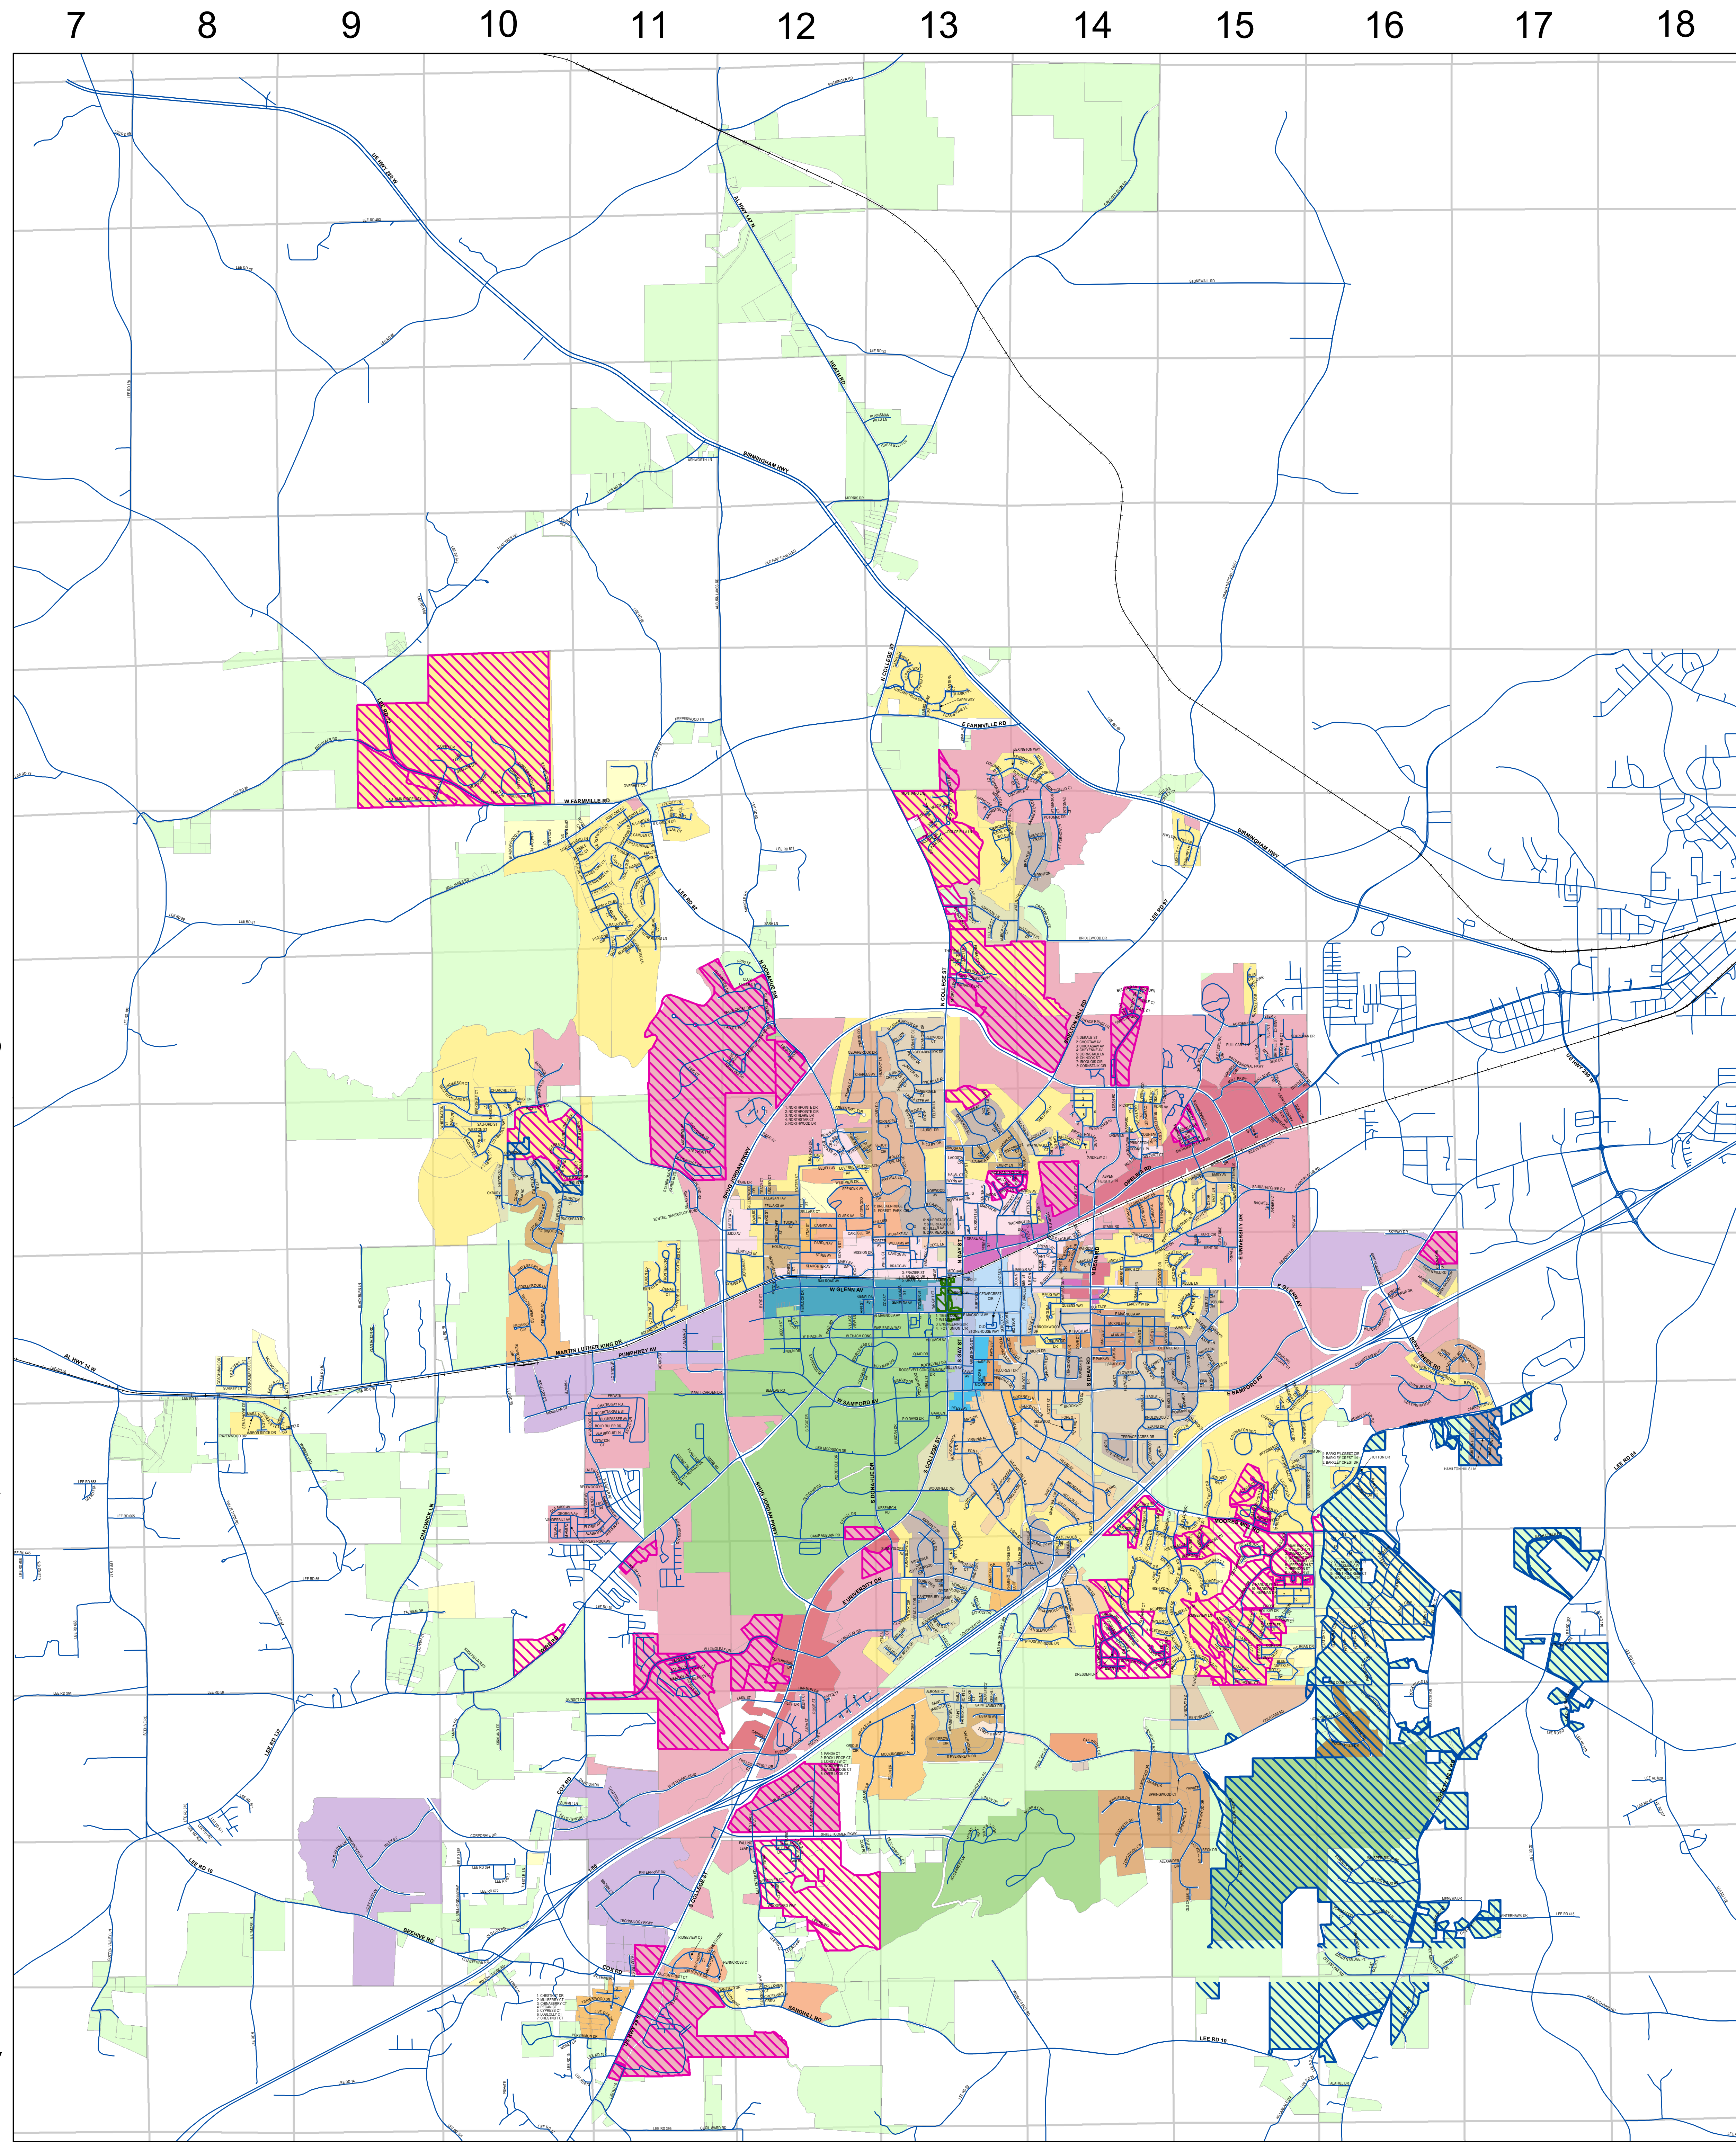

Map created by GIS Division:
3/29/2017

0 0.25 0.5 1
Miles

City of Auburn

Legend:
 Railroad
 Streets
 Grid

Note: Refer to index for street names. Some streets may be abbreviated on map to ensure that all streets are labeled. The City of Auburn, Alabama does not guarantee this map to be free from errors or inaccuracies. The City of Auburn, Alabama disclaims any responsibility or liability for interpretations from this map or decisions based thereon. The information contained on this map is a general representation only and is not to be used without verification by an independent professional qualified to verify such information.