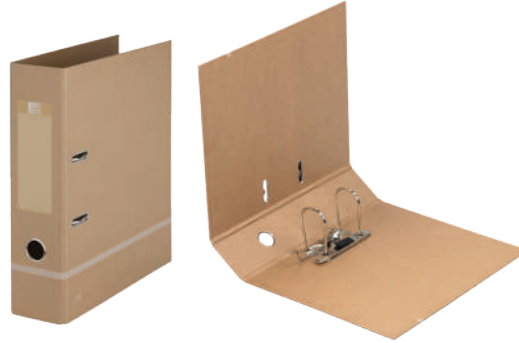

LEVER ARCH FILE - NATURAL KRAFT CARDBOARD

Format	Capacity	Spine	Mechanism	Cover	Colour	Recycled content	Carton	Item Code	Barcode pcs.
A4	600 sheets	8 cm	8 cm	2.2 mm	Beige/White	80% Post Cons.	10 pcs.	400141471	3045050439377
A4	600 sheets	8 cm	8 cm	2.2 mm	Beige/White	80% Post Cons.	10 pcs.	400139839	3045050438523