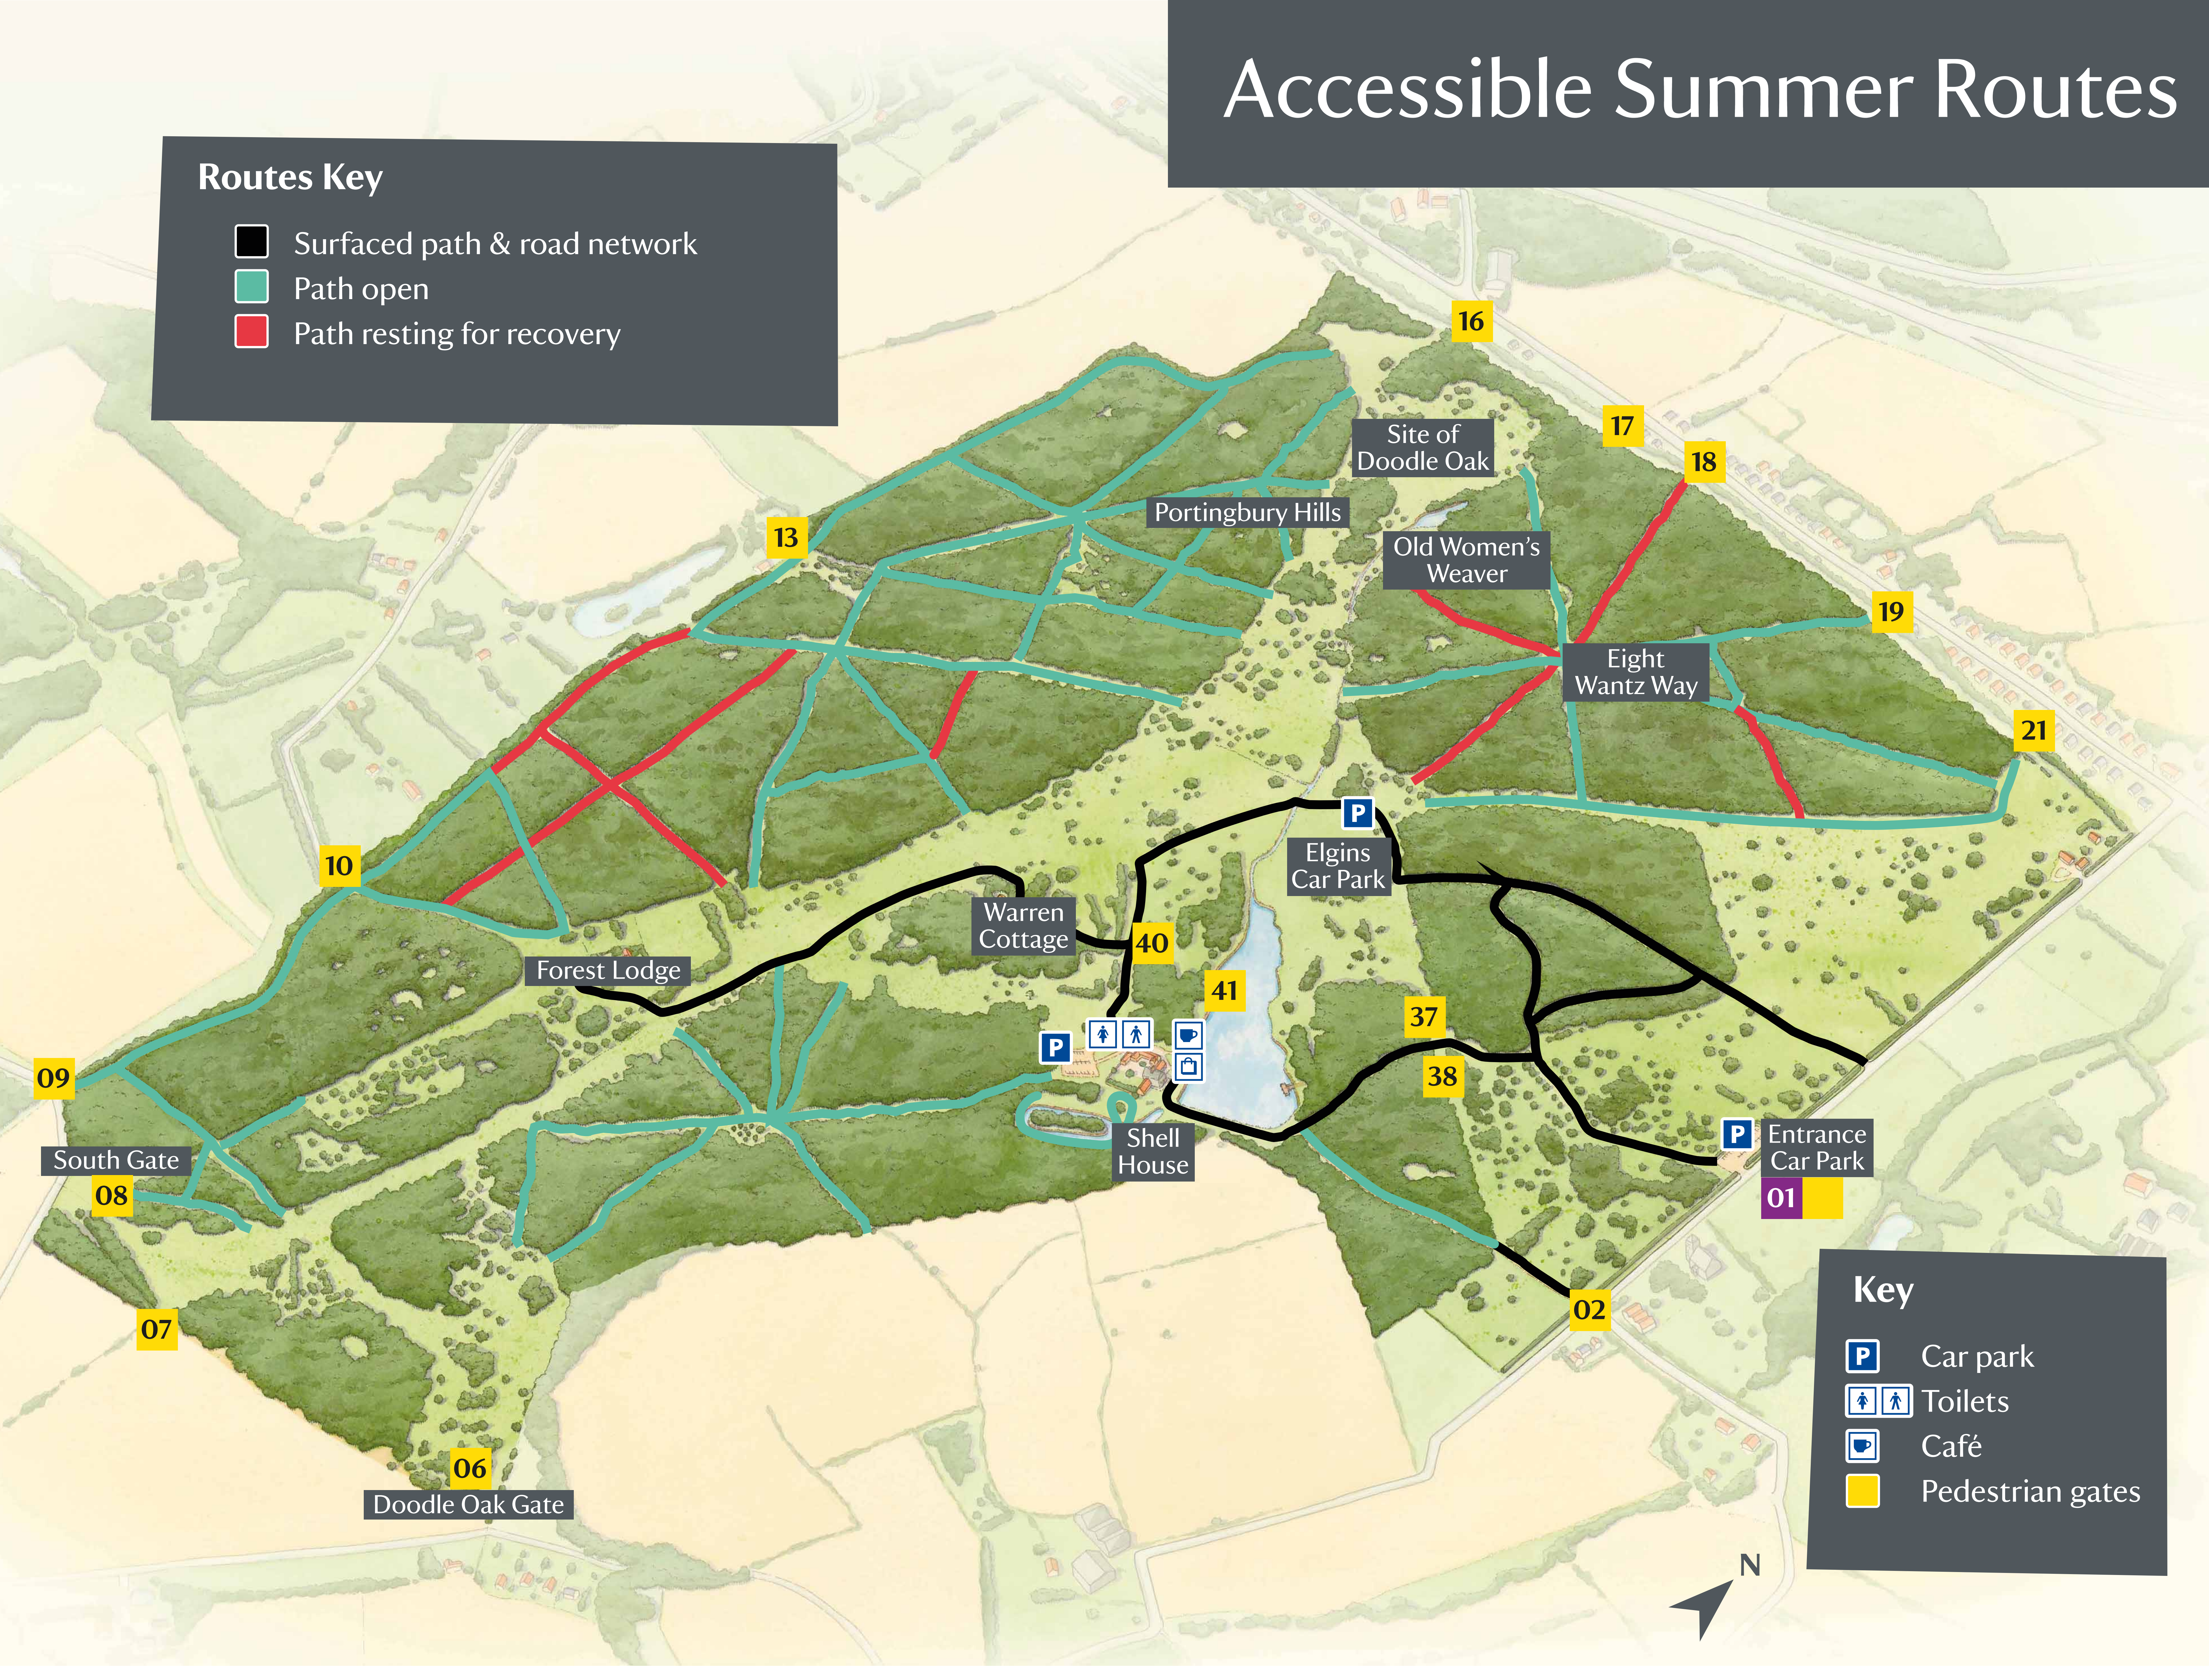

Accessible Summer Routes

Routes Key

- Surfaced path & road network
- Path open
- Path resting for recovery

Key

- Car park
- Toilets
- Café
- Pedestrian gates