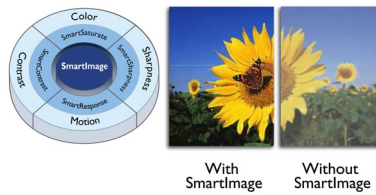

Digital TV tuner

A digital television tuner built into a monitor to receive and display high quality TV signals from various sources.

Full HD LCD display 1920 x 1080p

The Full HD screen has the widescreen resolution of 1920 x 1080p. This is the highest resolution of HD sources for the best possible picture quality. It is fully future-proof as it supports 1080p signals from all sources, including the most recent sources such as Blu-ray and advanced HD game consoles. The signal processing is extensively upgraded to support this much higher signal quality and resolution. It produces brilliant flicker-free progressive scan pictures with superb brightness and colours.

SmartContrast ratio 20,000,000:1

You want the LCD flat display with the highest contrast and most vibrant images. Philips

advanced video processing combined with unique extreme dimming and backlight-boosting technology results in vibrant images. SmartContrast will increase the contrast with excellent black level and accurate rendition of dark shades and colours. It gives a bright, lifelike picture with high contrast and vibrant colours.

SmartPicture

SmartPicture is an exclusive leading edge Philips technology that analyses the content displayed on your screen and gives you optimised display performance. This user friendly interface allows you to select various modes like Office, Image, Entertainment, Economy etc., to fit the application in use. Based on the selection, SmartPicture dynamically optimises the contrast, colour saturation and sharpness of images and videos for ultimate display performance. The Economy mode option offers you major power savings. All in real time with the press of a single button!