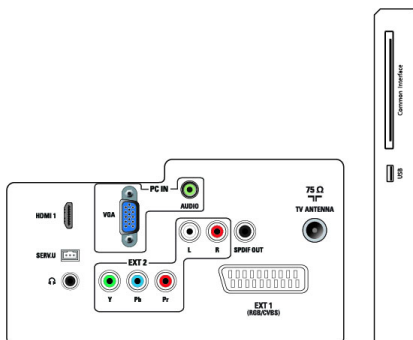

Ukraine

- Other convenience: VESA mount (100 x 100 mm)
- Screen Format Adjustments: Auto (WSS), Movie expand 14:9, Movie expand 16:9, Widescreen, Super Zoom, Subtitle Zoom, 4:3
- SmartPicture: Cinema, Custom, Energy saving, Game, Natural, Photo, Standard, Vivid
- SmartSound: Cinema, Drama, Game, News, Personal, Sports, Standard
- Teletext: 1000-page Smart Text

Stand

- Tilt: 0/+15 degree

Tuner/Reception/Transmission

- Aerial Input: 75 ohm coaxial (IEC75)
- TV system: PAL I, PAL B/G, PAL D/K, SECAM B/G, SECAM D/K, SECAM L/L'
- Video Playback: NTSC, PAL, SECAM
- Tuner Display: PLL
- CI/CI+: yes (Burn CI+ key in set)
- Digital TV: DVB-C, DVB-T
- MHEG-5 v1.06
- MPEG-2, MPEG-4 support
- Tuner bands: Hyperband, S-Channel, UHF, VHF

Connectivity

- Ext @ side: CI+, USB x 1 (JPG/MP3)
- Ext @ rear: D-sub x 1, HDMI (1.4a) x 1, Headphone x 1, PC audio in x 1, Scart x 1, SPDIF out x 1 (RCA), Tuner x 1, YPbPr x 1 + L/R input x 1

Power

- On mode: 25.6 W (typ.)/34 W (max)
- Off mode: 0.3 W (typ.)
- Standby mode: 0.3 W (typ.)
- Ambient temperature: 5°C to 40°C
- Mains power: 100-240 V, 50/60 Hz

Dimensions

- Packaging in mm (W x H x D): 567 x 446 x 116 mm
- Product with stand (mm): 529 x 384 x 174 mm
- Product without stand (mm): 529 x 345 x 38 mm

Weight

- Product with packaging (kg): 4.37 kg
- Product with stand (kg): 3.24 kg
- Product without stand (kg): 3.0 kg

Issue date 2017-07-28

Version: 1.1.2

12 NC: 8670 000 84776
EAN: 87 12581 62592 4

© 2017 Koninklijke Philips N.V.
All Rights reserved.

Specifications are subject to change without notice.
Trademarks are the property of Koninklijke Philips N.V.
or their respective owners.

www.philips.com