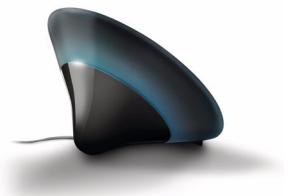

- nice diffused light effect

Table lamp
Aura Black black, LED

7099830PU

Highlights

choose from 16,000,000 colours

Select your own favourite colour at the LivingColors LED lamp out of the 16,000,000 different colour options for the perfect mood lighting.

automatic colour changing mode

Turn the colour wheel for 360° and then press the 'I' button, sit back and let the colours of the LED lamp change automatically.

dimmable

Adjust the brightness of the Philips LivingColors LED lamp as you like by using the remote control.