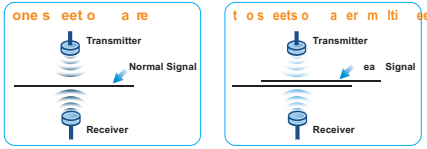

Multi-Feed Detection

Detect double-feed documents with Ultrasonic which uses sound waves to detect paper thickness between documents.