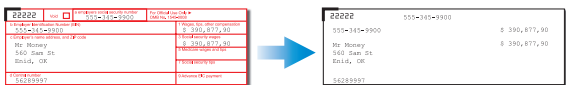

Auto Crop & Deskew

Automatically straightens a skew image and crop according to actual paper sizes.

Auto Density

Automatically enhance the color documents to be clearer and sharp image.

Color Dropout

Allows you to remove a color channel such as red, green and blue while scanning.