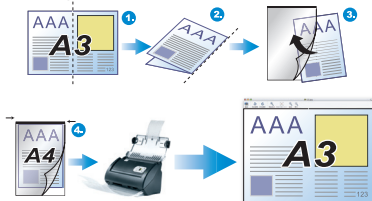

Merge Pages : (For duplex scanner only)

Allows you to scan both sides of your folded A3 document and merge two A4 images into one A3 image

Auto Mode

Automatically detect color document and scan in color mode, detect grayscale document in grayscale mode, and detect B/W document in B/W mode.