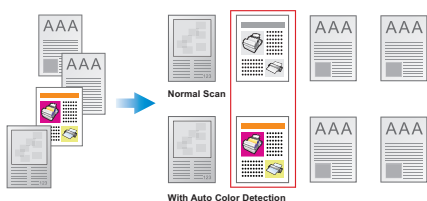

Scan documents into text-based Searchable PDFs rather than image and that helps quickly and easily find what you have scanned.

Enhanced Image Processing Multi-Image Output

Scan one image and show 2~3 images in different image modes in one time.

Merge Pages : (For duplex scanner only)

Allows you to scan both sides of your folded A3 document and merge two A4 images into one A3 image

Auto Mode

Automatically detect color document and scan in color mode, detect grayscale document in grayscale mode, and detect B/W document in B/W mode.