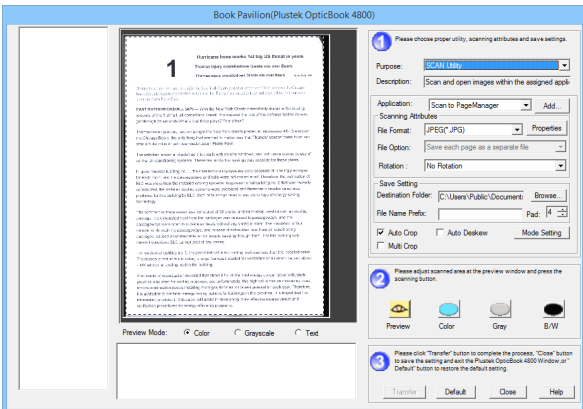

Functions:

- **PDF Utility:** Convert scan image into PDF file.
- **OCR Utility:** Convert scan image into Word, Excel, Searchable PDF files which can be easily edited.
- **File Utility:** Save scan image directly in the destination folder.
- **Copy Utility:** Transfer scan image to copy machine.
- **Email Utility:** Transfer scan image as email attachment.