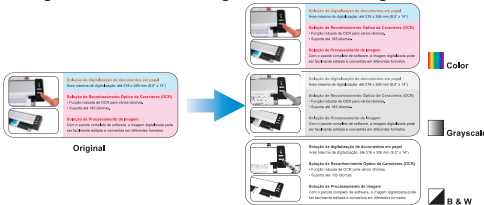

Enhanced Image Processing Multi-Image Output

Scan one image and show 2~3 images in different image modes in one time.