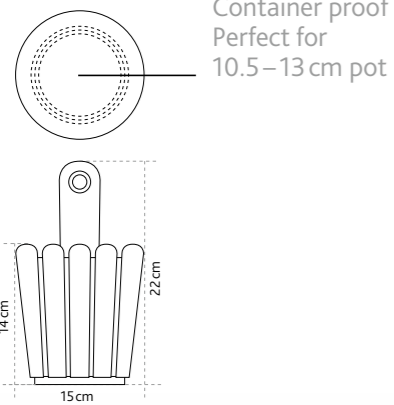

Container proof
Perfect for 3 x 12 cm pot

Green living

ORIGINAL
Landhaus

www.landhaus-original.de

● ● ●
**MADE IN
GERMANY**

Ideal for flowers, herbs
or as an organiser

Container proof
Perfect for
10.5–13 cm pot