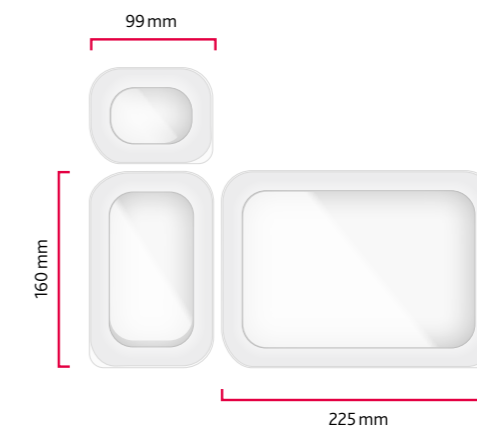

Instruction video

Packaging concept – extremely popular with customers

Innovative snap-in closure – clearly audible when closing

clack

STORAGE SYSTEM

10 products, 3 sizes
Identical edge length with various lid sizes