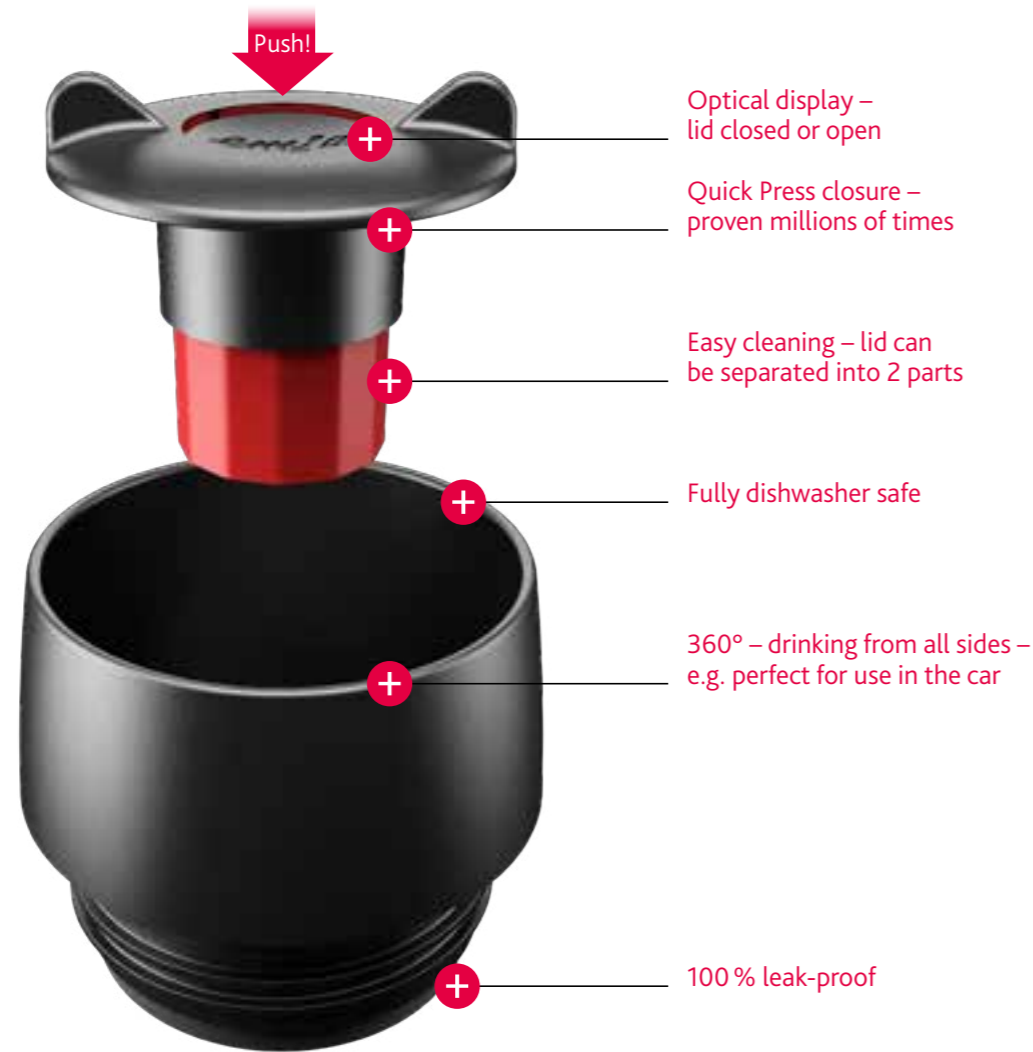

VACUUM MUGS

The technology of the test winner* – in five strong designs. Something for every target group: classic stainless steel, complete with practical handle or sleeve, or alternatively in the plastic FUN version – or even in XXL, for even more delicious coffee on the go. There's something here for all your customers – it's a range that pays off.