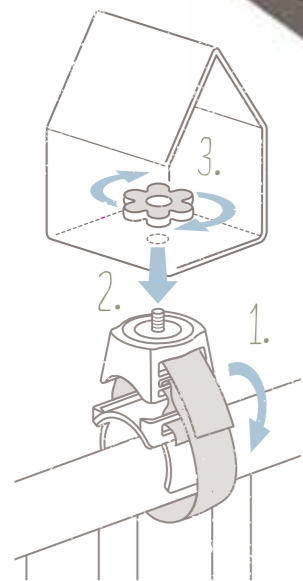

LANDHAUS | Railing holder

COLOUR	LxWxH	ART	EAN	UNIT
■ Anthracite	6x4x4 cm 2.4x1.6x1.6"	514940	4 009049 385457	10
For				
	18/10