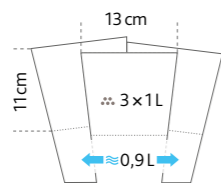

FRESH HERBS Trio | Herb pot

COLOUR	VOLUME	ART	EAN	UNIT
White	3 x 1.0 L 3 x 33.8 fl.oz.	515352	4 009049 397467	2
Green	3 x 1.0 L 3 x 33.8 fl.oz.	517535	4 009049 439570	2