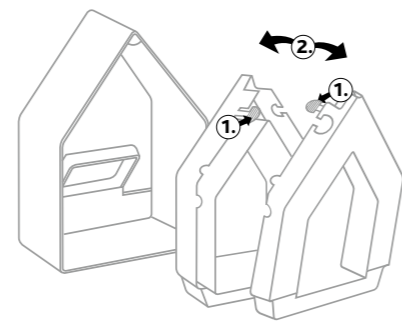

Railing holder

LANDHAUS | Bird feed dispenser

COLOUR	LxWxH	ART	EAN	UNIT
■ Granite	15x10x24 cm 5.9x3.9x9.4"	516413	4 009049 419961	4
□ White/ ■ granite	15x10x24 cm 5.9x3.9x9.4"	516414	4 009049 419985	4
■ Green	15x10x24 cm 5.9x3.9x9.4"	516411	4 009049 419923	4
■ Dark green	15x10x24 cm 5.9x3.9x9.4"	516412	4 009049 419947	4
■ Antique blue	15x10x24 cm 5.9x3.9x9.4"	517476	4 009049 438337	4