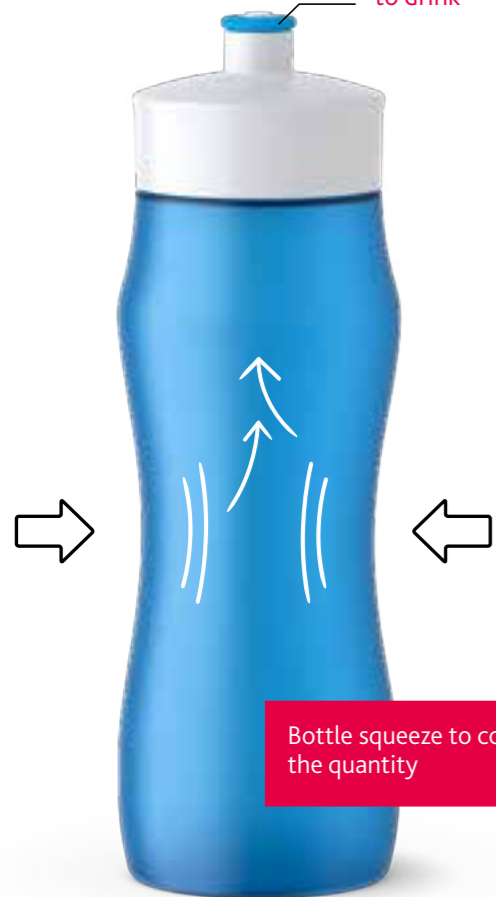

Bottle squeeze to control the quantity