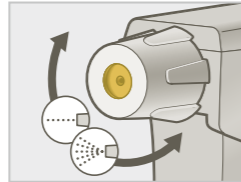

Green living

WATERING CANS & SPRAYERS

● ● ●
MADE IN
GERMANY

TREND:
SMOKED
GLASS

All EMSA sprayers with durable brass nozzle – adjustable for an extra-fine mist

FUCHSIA
1/4 Display
518702

NEW

FUCHSIA | Sprayer, transparent