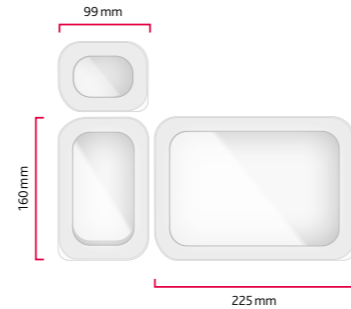

Freshness guaranteed

OPTIMA

100 % safe

- Protects against moisture and pests
- Container can be carried by the lid – even when filled
- Premium material MS – particularly shock-resistant and 100 % safe

100 % space efficient

- Tidiness and order in drawers and kitchen cupboards
- Coordinated sizes with stacking rim

STORAGE SYSTEM

10 products, 3 sizes
Identical edge length with various lid sizes

Ideal for spaghetti