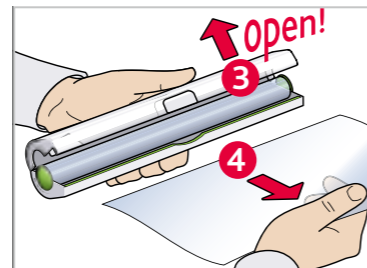

Pull out film

Press shut

Open and remove

- Fits perfectly in the drawer
- For aluminium foil and plastic wrap
- Different colours for quicker orientation

CLICK & CUT | Cling film cutter

COLOUR	SIZE	ART	EAN	UNIT
White/red	33 cm 13.0"	508020	4 009049 298795	6
White/orange	33 cm 13.0"	508268	4 009049 300399	6
White/yellow	33 cm 13.0"	508269	4 009049 300412	6
White/green	33 cm 13.0"	508270	4 009049 300436	6