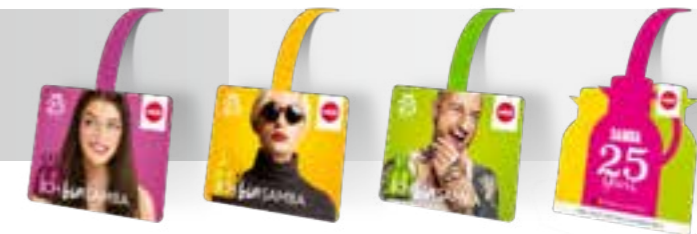

SAMBA Ceiling mount
68 x 75 cm
26.7 x 29.5"
518167

SAMBA
DIN long display
10.3 x 21 x 7 cm
4.1 x 8.3 x 2.8"
GER 518166

SAMBA
Wobbler-Set
9.5 x 18 cm
3.7 x 7.1"
GER 518165

SAMBA
Decorative cube set
35.2 x 35.2 x 35.2 cm
13.9 x 13.9 x 13.9"
GER 518164