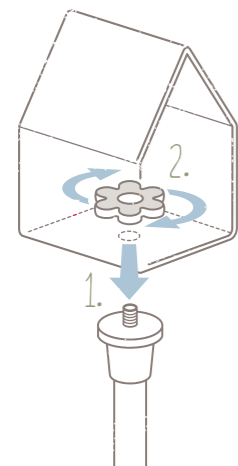

LANDHAUS | Rod holder incl. wooden rod

MATERIAL	ØxH	ART	EAN	UNIT
■ Wood	2.5x160 cm 0.9x62.9"	514939	4 009049 385440	10
For				
	18/10			WOOD