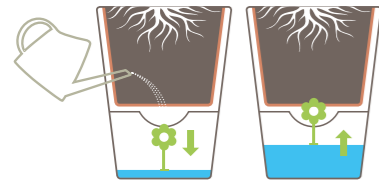

Preparing & serving

SEASONING

- Ideal impulse and gift item
- Clever watering system with wick concept
- Original: flower shows the water level
- Easy watering from outside – no dismantling necessary
- UV-resistant for the window sill
- Container proof: perfect for 1 x 12 pot