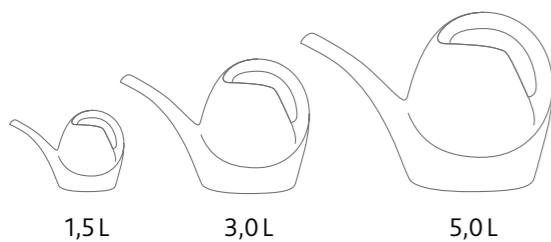

Green living

WATERING CANS & SPRAYERS

COLOUR	VOLUME	ART	EAN	UNIT
□ White	1.5L 50.7 fl.oz.	508660	4 009049 306360	6
	3.0L 101.5 fl.oz.	508666	4 009049 306421	4
	5.0L 169 fl.oz.	508672	4 009049 306483	4
■ Granite	1.5L 50.7 fl.oz.	508659	4 009049 306353	6
	3.0L 101.5 fl.oz.	508665	4 009049 306414	4
	5.0L 169 fl.oz.	508671	4 009049 306476	4
■ Silk grey	1.5L 50.7 fl.oz.	517546	4 009049 439792	6
	3.0L 101.5 fl.oz.	517548	4 009049 439839	4
	5.0L 169 fl.oz.	517550	4 009049 439877	4
■ Dusty grey	1.5L 50.7 fl.oz.	517545	4 009049 439778	6
	3.0L 101.5 fl.oz.	517547	4 009049 439815	4
	5.0L 169 fl.oz.	517549	4 009049 439853	4
■ Green	1.5L 50.7 fl.oz.	508661	4 009049 306377	6
	3.0L 101.5 fl.oz.	508667	4 009049 306438	4
	5.0L 169 fl.oz.	508673	4 009049 306490	4
■ Antique blue	1.5L 50.7 fl.oz.	517703	4 009049 442648	6
	3.0L 101.5 fl.oz.	517704	4 009049 442662	4
	5.0L 169 fl.oz.	517705	4 009049 442686	4

New colour concept: from colourful to harmonious!

For the house, balcony & terrace

●●●
MADE IN GERMANY

OASE I Sprayer

COLOUR	VOLUME	ART	EAN	UNIT
L White	1.0L 33.8 fl.oz.	508654	4 009049 306308	6
■ Granite	1.0L 33.8 fl.oz.	508653	4 009049 306292	6
■ Silk grey	1.0L 33.8 fl.oz.	517544	4 009049 439754	6
■ Dusty grey	1.0L 33.8 fl.oz.	517543	4 009049 439730	6
■ Green	1.0L 33.8 fl.oz.	508655	4 009049 306315	6
■ Antique blue	1.0L 33.8 fl.oz.	517702	4 009049 442624	6

COLOUR	VOLUME	ART	EAN	UNIT
■ Green	1.5L 50.7 fl.oz.	514128	4 009049 369532	4
■ Turquoise green	1.5L 50.7 fl.oz.	517540	4 009049 439679	4
■ Silk grey	1.5L 50.7 fl.oz.	517541	4 009049 439693	4
■ Light pink	1.5L 50.7 fl.oz.	517707	4 009049 442723	4
■ Antique pink	1.5L 50.7 fl.oz.	517542	4 009049 439716	4
L White	1.5L 50.7 fl.oz.	514127	4 009049 369518	4

With anthracite-coloured accentuated base