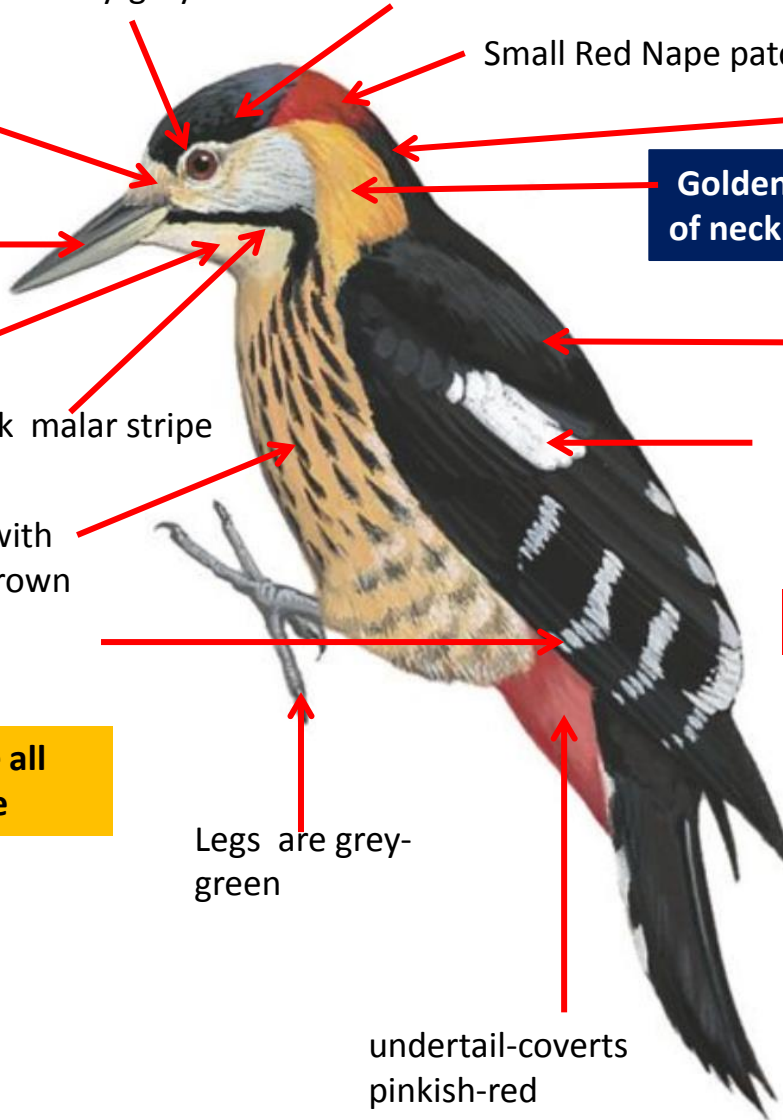

Black malar stripe

Flight-feathers with prominent White patch

Breast sides and lower breast with heavy black streaking, Buff – Brown with yellow wash

Male

Crown , Nape and Neck are all Black. No red patch on nape

Legs are grey-green

undertail-coverts pinkish-red

Female

Important Id point

Reference : **Birds of Indian Subcontinent**
Inskipp and Grimmett
www.HBW.com

Fulvous-breasted Woodpecker Identification Tips

Fulvous-breasted Woodpecker : *Dendrocopos macei* - Resident of Eastern peninsular India to Odisha and North East Andhra Pradesh and East of India.