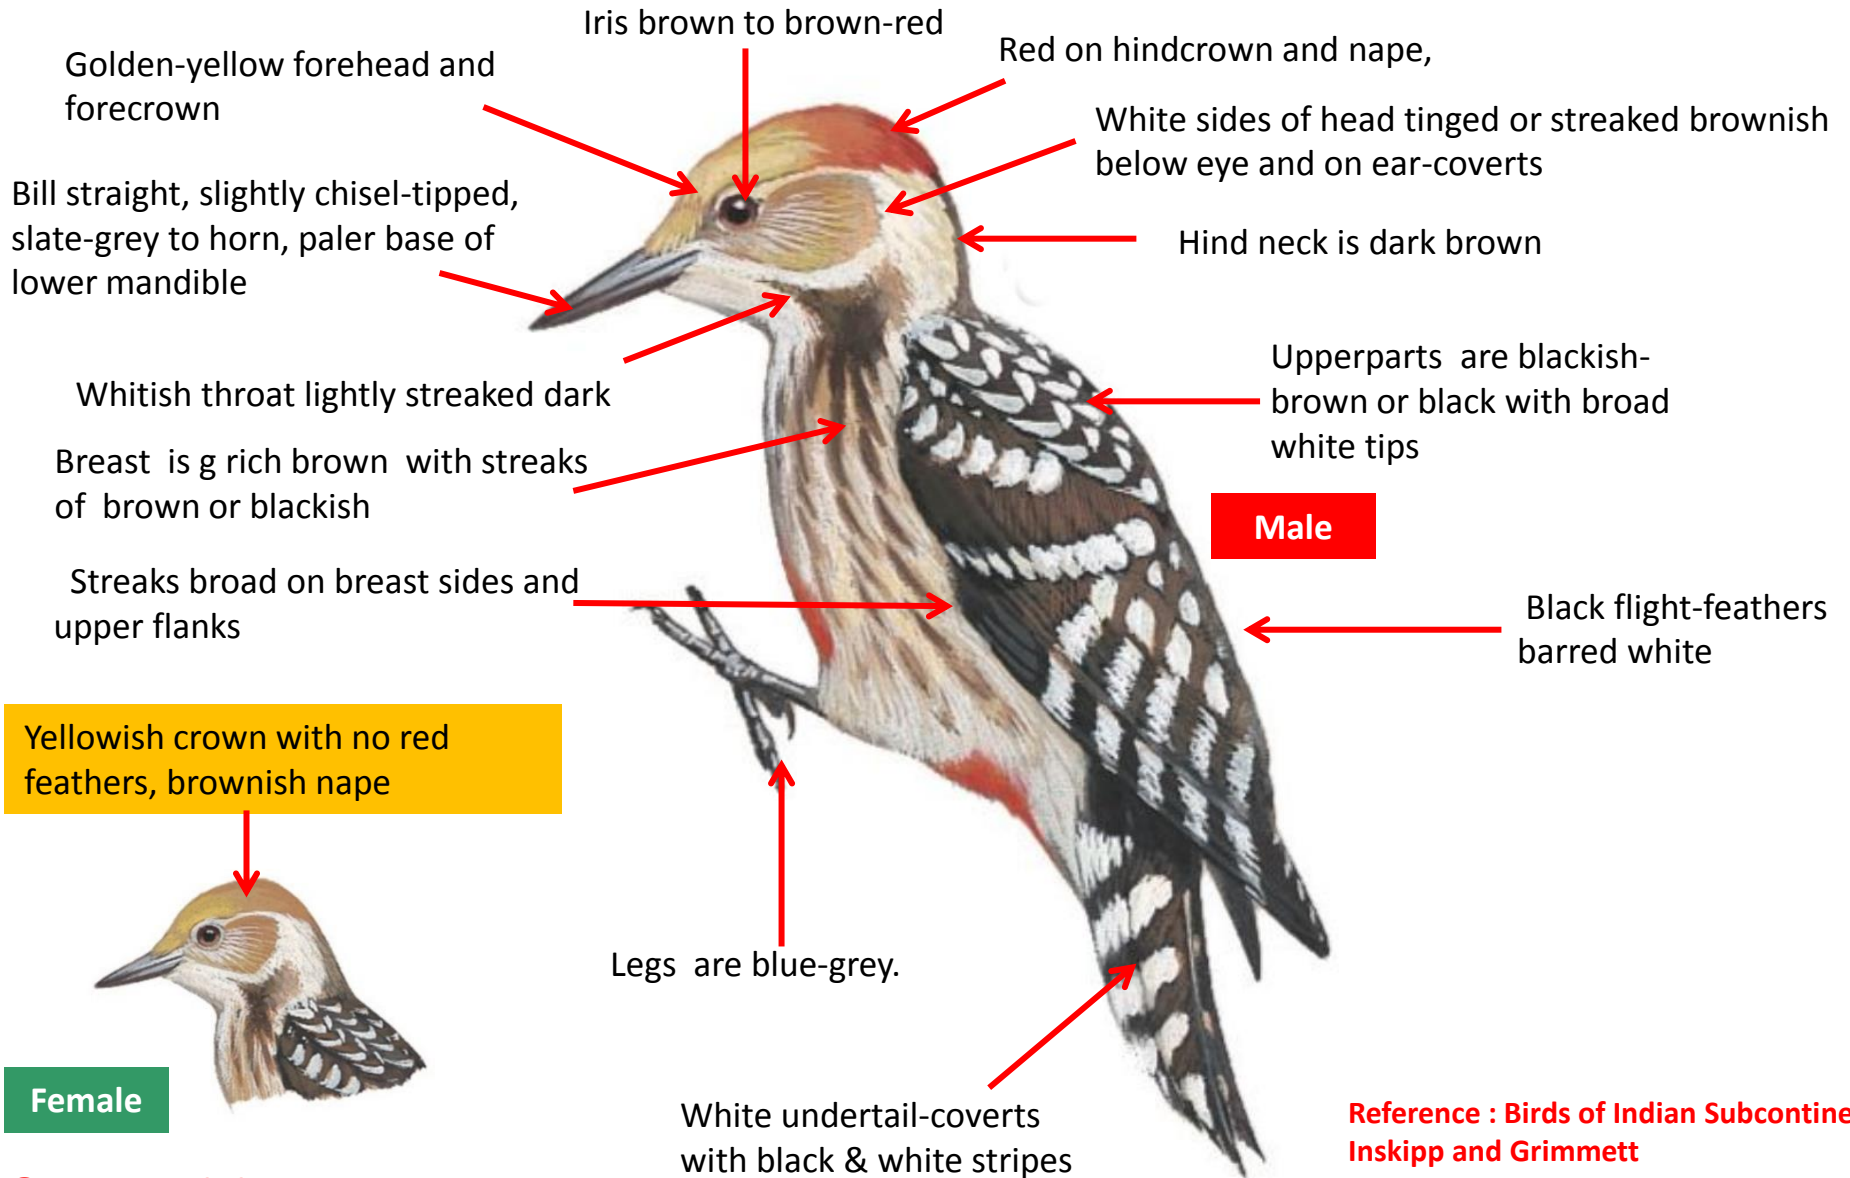

Reference : Birds of Indian Subcontinent
Inskipp and Grimmett
www.HBW.com

Spot-breasted Woodpecker Identification Tips

Spot-breasted Woodpecker : *Dendrocopos macei analis* - Resident of Andaman Islands

Reference : Birds of Indian Subcontinent
Inskipp and Grimmett
www.HBW.com

Stripe-breasted Woodpecker Identification Tips

Stripe-breasted Woodpecker : *Dendrocopos atratus* - Resident of North East Indian hills (North West Bengal, Meghalaya, Manipur, Mizoram)

Reference : Birds of Indian Subcontinent
Inskipp and Grimmett
www.HBW.com

Yellow-crowned Woodpecker Identification Tips

Yellow-crowned Woodpecker : *Dendrocopos mahrattensis* - Widespread resident in India