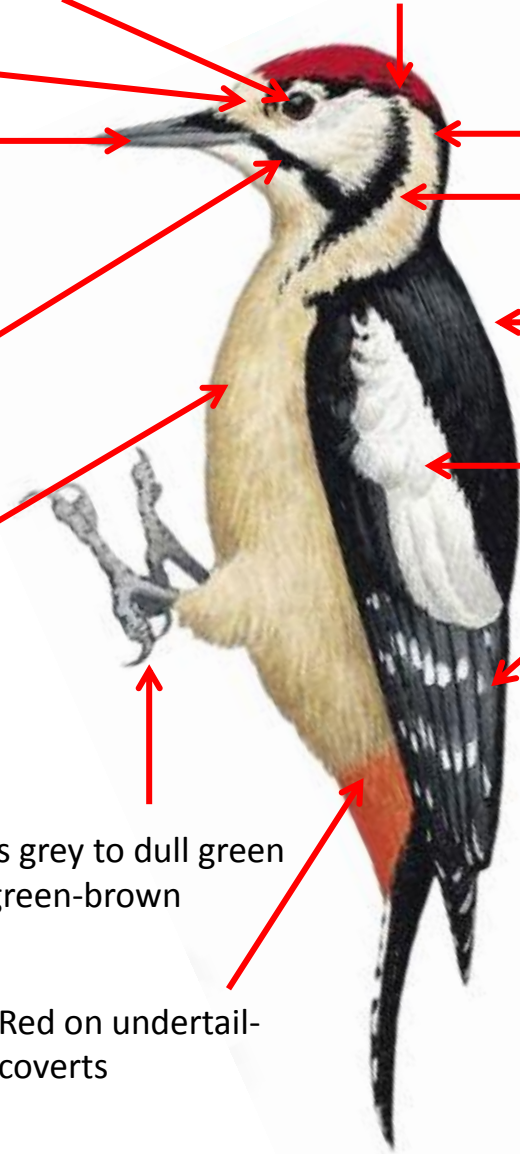

Himalayan Woodpecker Identification Tips

Himalayan Woodpecker : *Dendrocopos himalayensis* – Resident of east Himachal Pradesh eastwards

Iris red-brown

Crimson-red crown sides, hindcrown and nape

Pale buff-white forehead

black patch behind eye

Long bill almost straight, chisel-tipped, blackish to dark grey, often paler lower mandible

Black Hindneck

Cheeks and ear-coverts tinged buff

Black malar stripe side of neck, joining black stripe that continues down on to side of upper breast and up behind ear-coverts to meet side of hindcrown

Upperparts are Black, barred white

Inner wing-coverts have white patch

Black flight-feathers tipped white

Breast is yellowish-brown

Crown , Nape and Neck are all Black.

Sub species - : *D.h.albescens* : Resident of North India (Himachal Pradesh).

Male

Legs grey to dull green or green-brown

Paler than Nominate

Red on undertail-coverts

White underparts

Female

www.ogaclinks.com

Difference from nominate

Reference : Birds of Indian Subcontinent
Inskipp and Grimmett
www.HBW.com