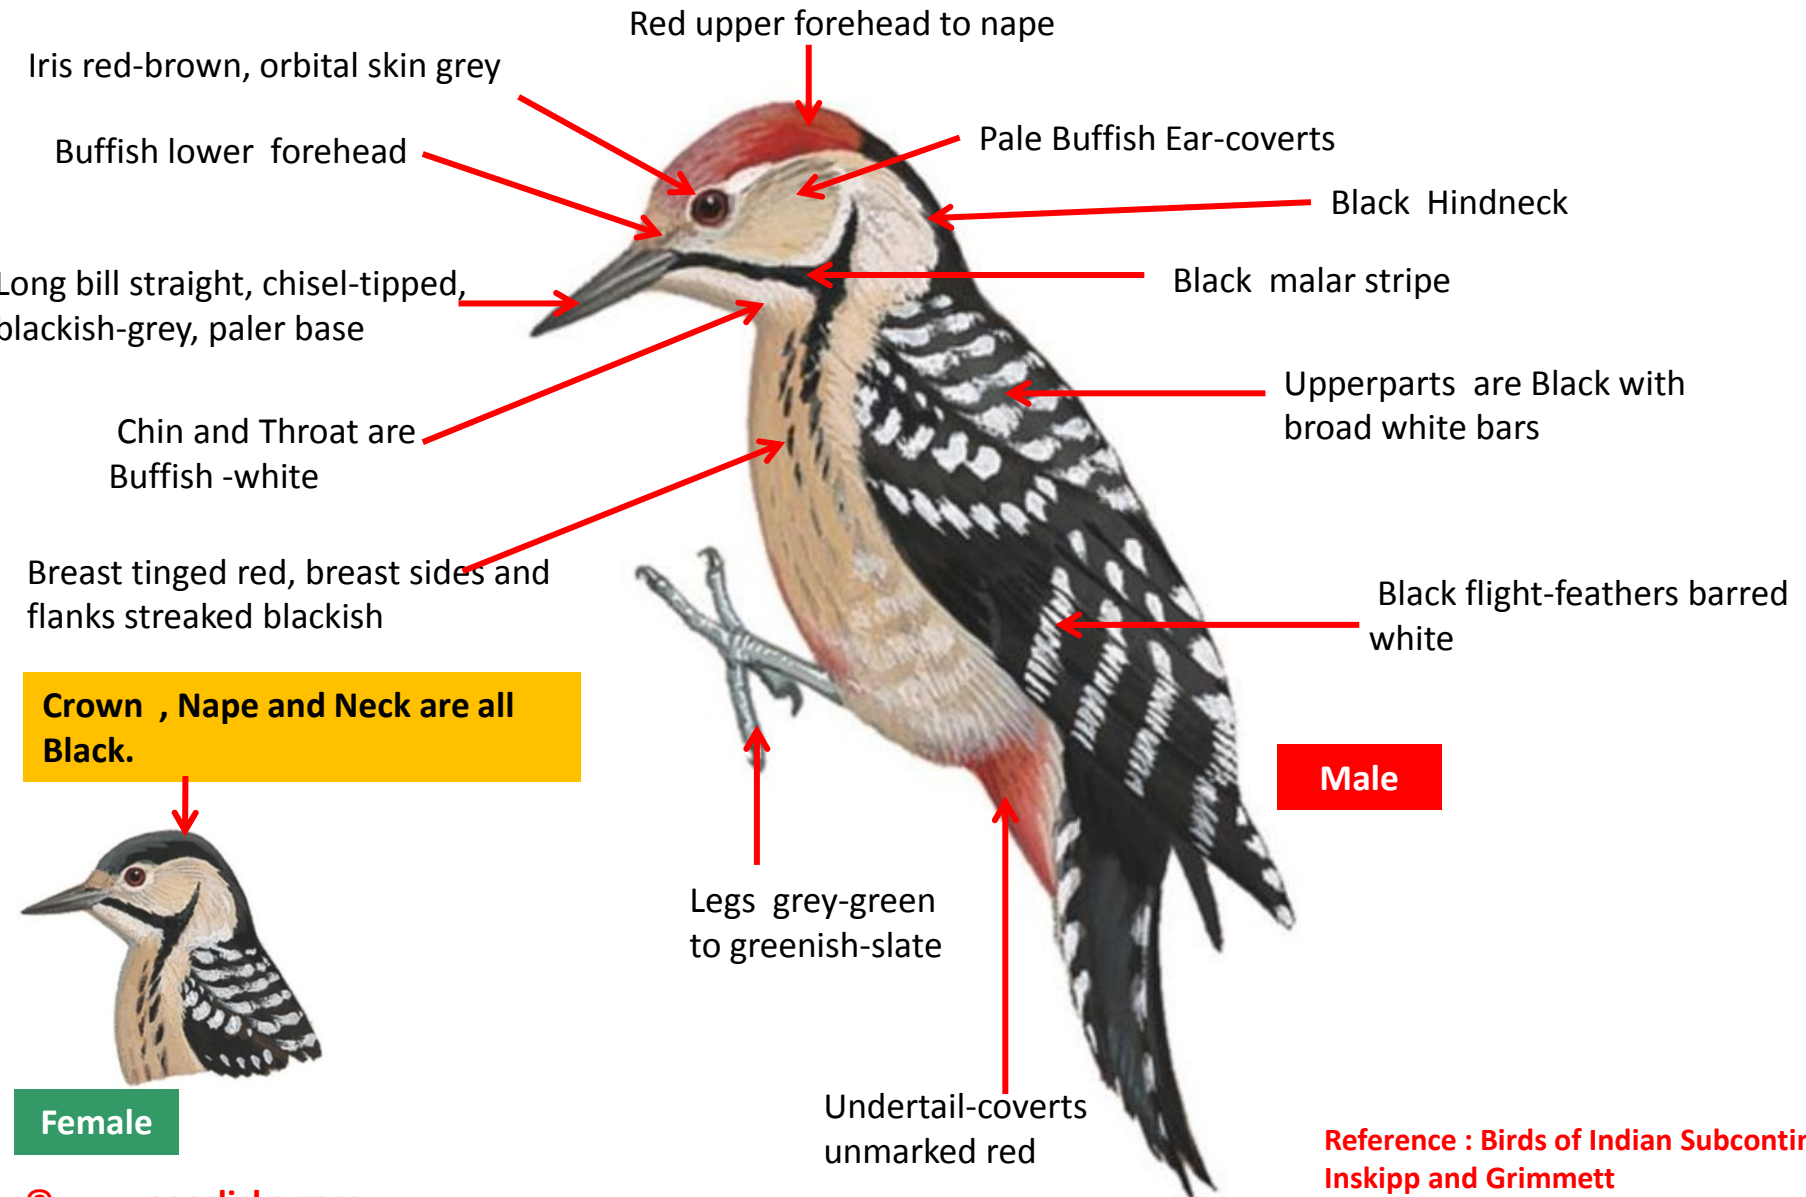

Black malar stripe

Flight-feathers with prominent White patch

Breast sides and lower breast with heavy black streaking, Buff – Brown with yellow wash

Male

Crown , Nape and Neck are all Black. No red patch on nape

Legs are grey-green

undertail-coverts pinkish-red

Female

Important Id point

Reference : **Birds of Indian Subcontinent**
Inskipp and Grimmett
www.HBW.com

Fulvous-breasted Woodpecker Identification Tips

Fulvous-breasted Woodpecker : *Dendrocopos macei* - Resident of Eastern peninsular India to Odisha and North East Andhra Pradesh and East of India.

Red upper forehead to nape

Iris red-brown, orbital skin grey

Buffish lower forehead

Pale Buffish Ear-coverts

Black Hindneck

Long bill straight, chisel-tipped, blackish-grey, paler base

Black malar stripe

Chin and Throat are Buffish -white

Upperparts are Black with broad white bars

Breast tinged red, breast sides and flanks streaked blackish

Black flight-feathers barred white

Crown , Nape and Neck are all Black.

Male

Legs grey-green to greenish-slate