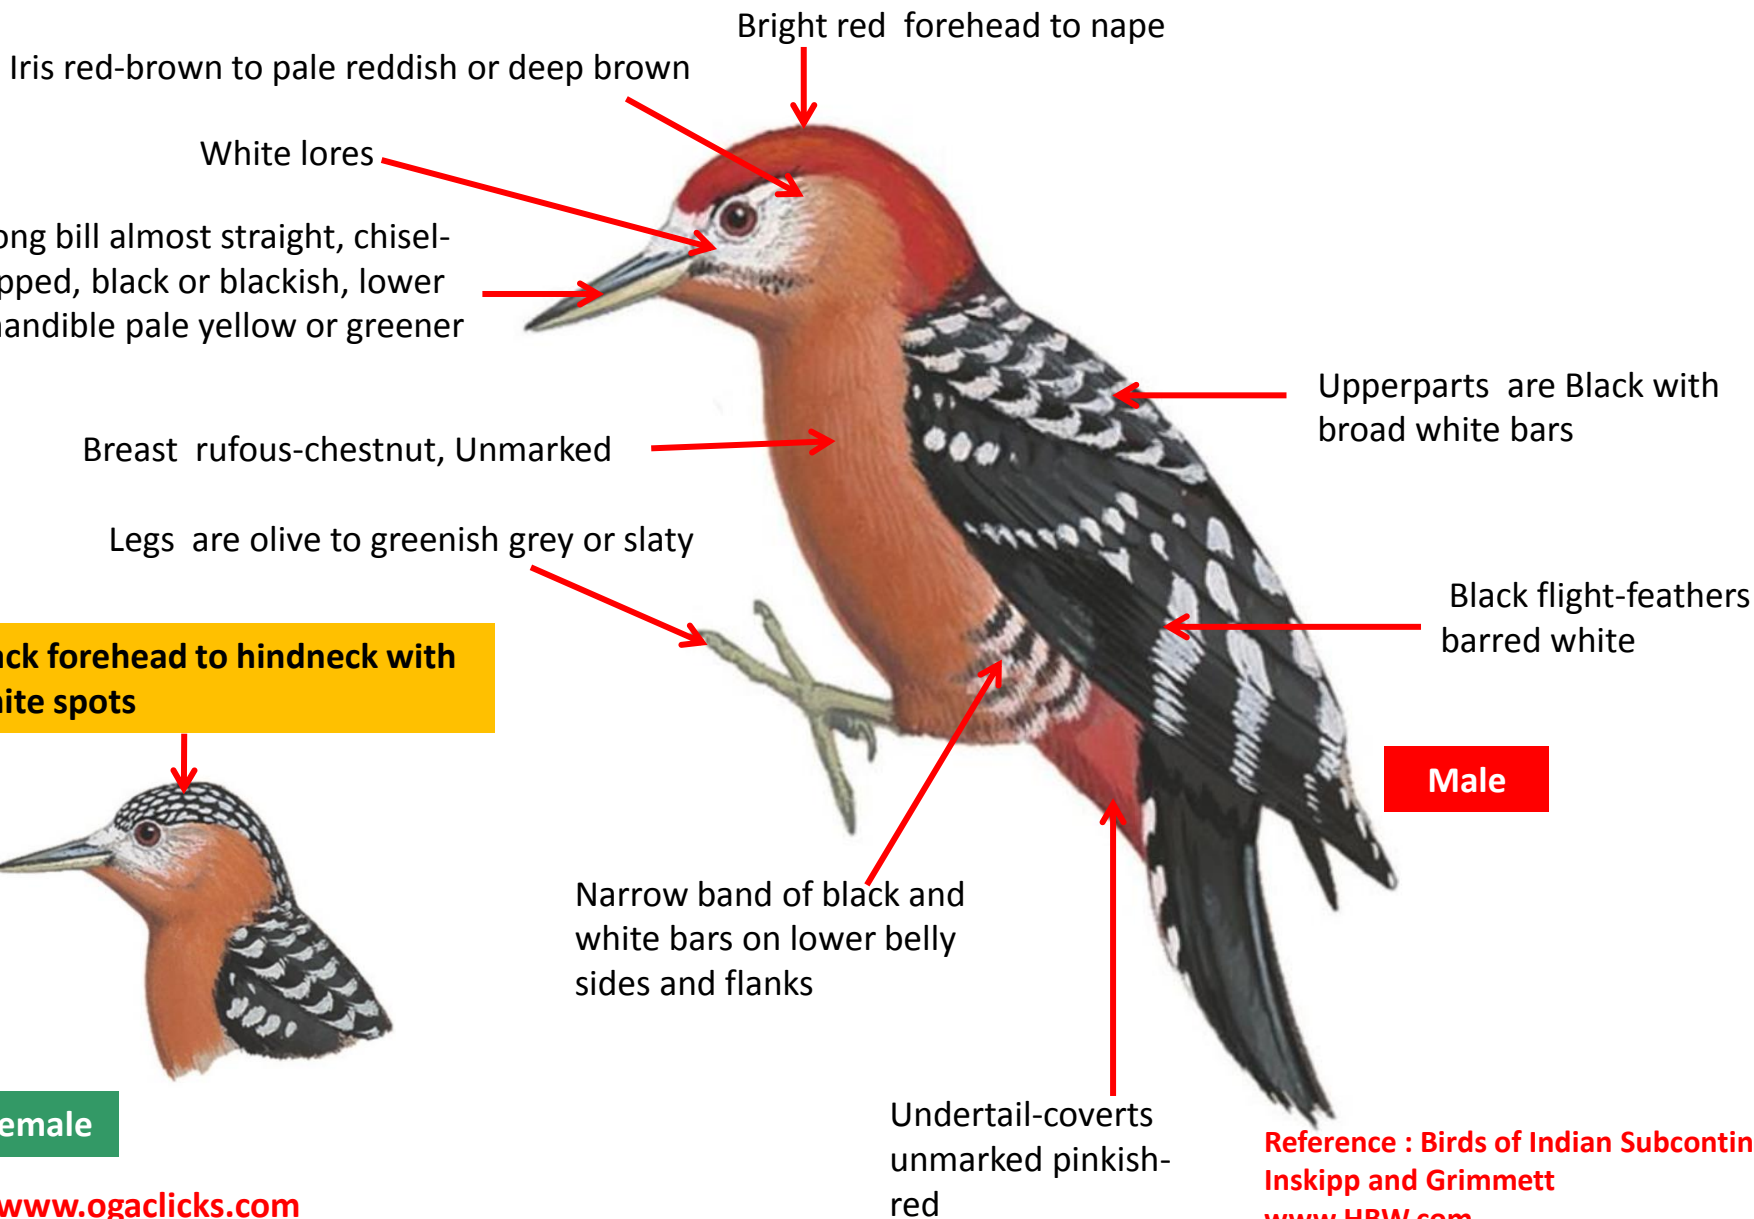

Inner wing-coverts have white patch

Black flight-feathers tipped white

Breast is yellowish-brown

Crown , Nape and Neck are all Black.

Sub species - : *D.h.albescens* : Resident of North India (Himachal Pradesh).

Male

Legs grey to dull green or green-brown

Paler than Nominate

Red on undertail-coverts

White underparts

Female

www.ogaclinks.com

Difference from nominate

Reference : Birds of Indian Subcontinent
Inskipp and Grimmett
www.HBW.com

Rufous-bellied Woodpecker Identification Tips

Rufous-bellied Woodpecker : *Dendrocopos hyperythrus* - Resident of North India (Uttarakhand)