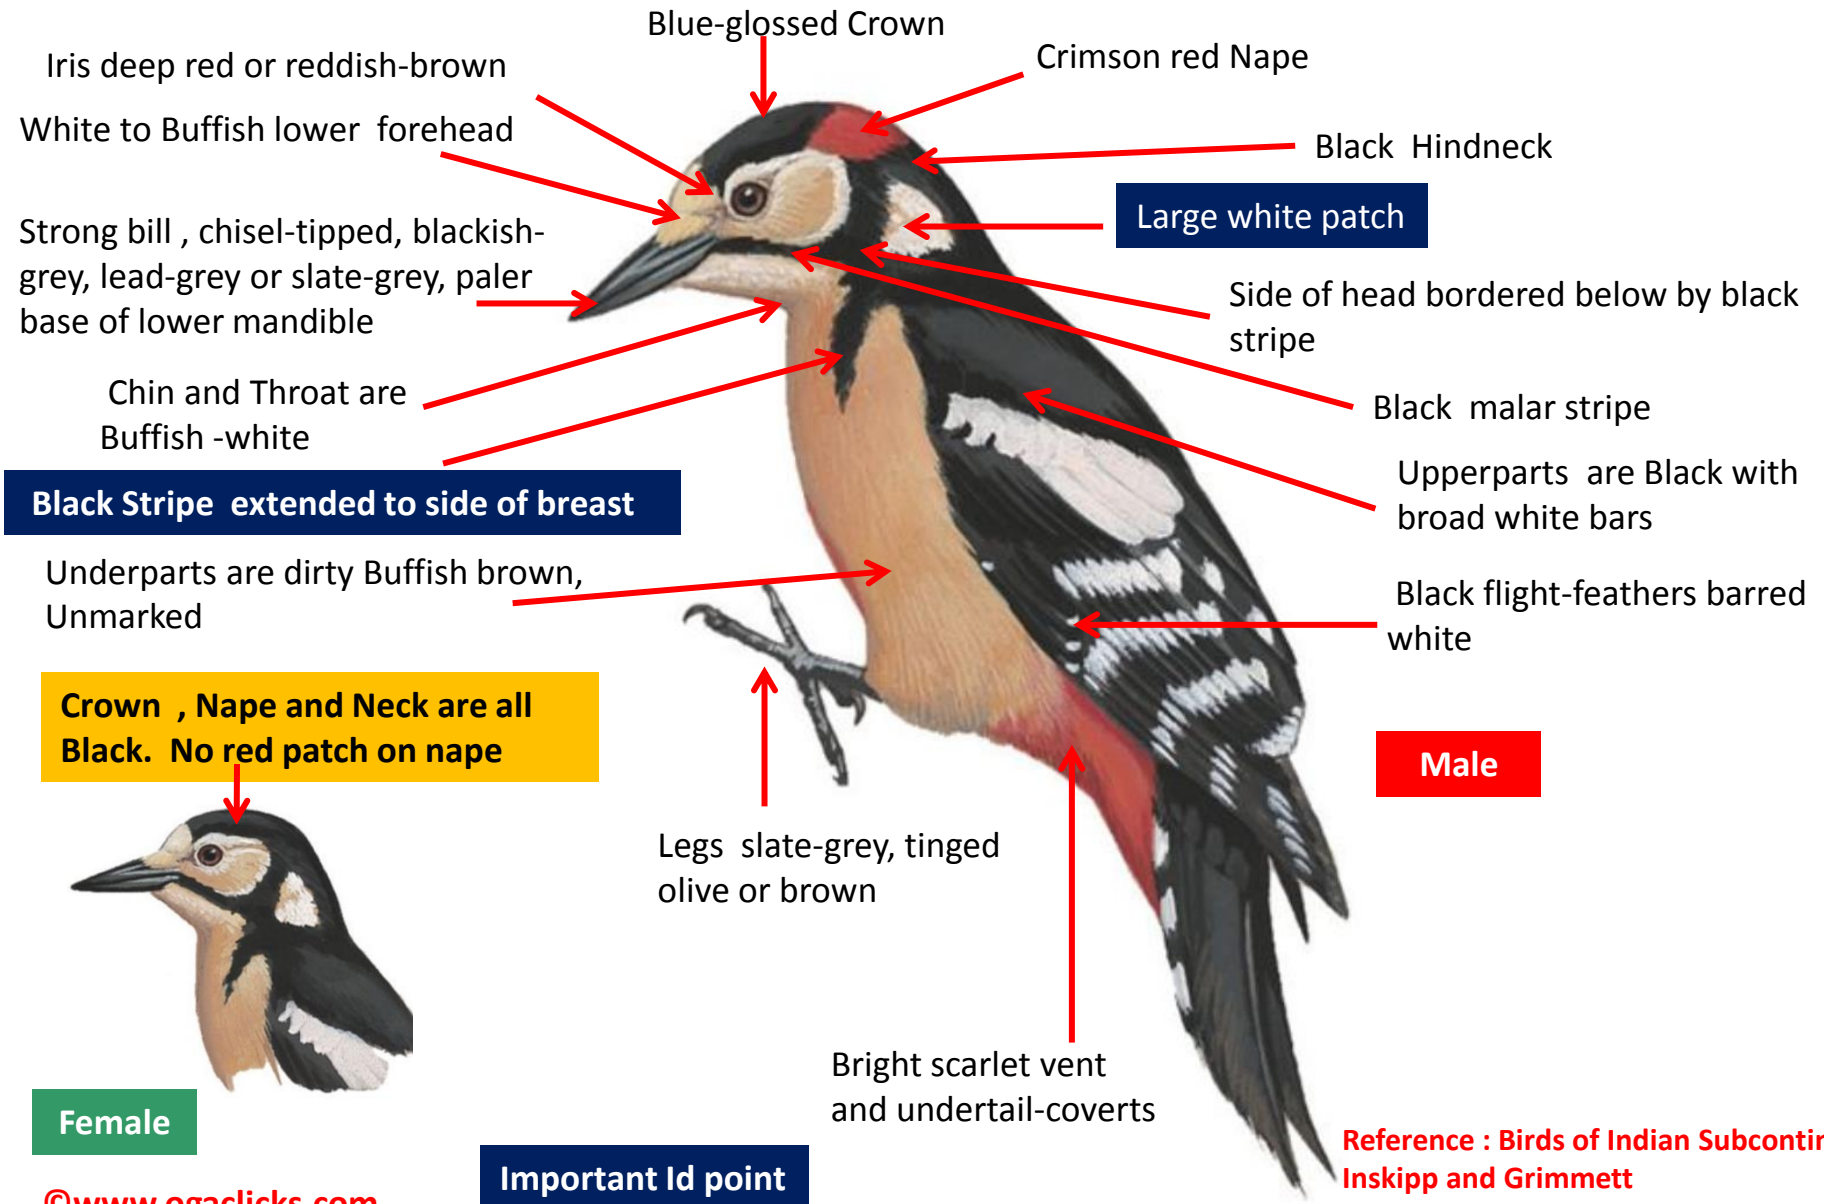

Legs are grey-green

undertail-coverts pinkish-red

Female

Important Id point

Reference : **Birds of Indian Subcontinent**
Inskipp and Grimmett
www.HBW.com

Fulvous-breasted Woodpecker Identification Tips

Fulvous-breasted Woodpecker : *Dendrocopos macei* - Resident of Eastern peninsular India to Odisha and North East Andhra Pradesh and East of India.

Red upper forehead to nape

Iris red-brown, orbital skin grey

Buffish lower forehead

Pale Buffish Ear-coverts

Black Hindneck

Long bill straight, chisel-tipped, blackish-grey, paler base

Black malar stripe

Chin and Throat are Buffish -white

Upperparts are Black with broad white bars

Breast tinged red, breast sides and flanks streaked blackish

Black flight-feathers barred white

Crown , Nape and Neck are all Black.

Male

Legs grey-green to greenish-slate

Undertail-coverts unmarked red

Female

Reference : **Birds of Indian Subcontinent**
Inskipp and Grimmett
www.HBW.com

Great-spotted Woodpecker Identification Tips : *D. m. stresemanni*

Great-spotted Woodpecker : *Dendrocopos major stresemanni* – Resident of North East Indian hills