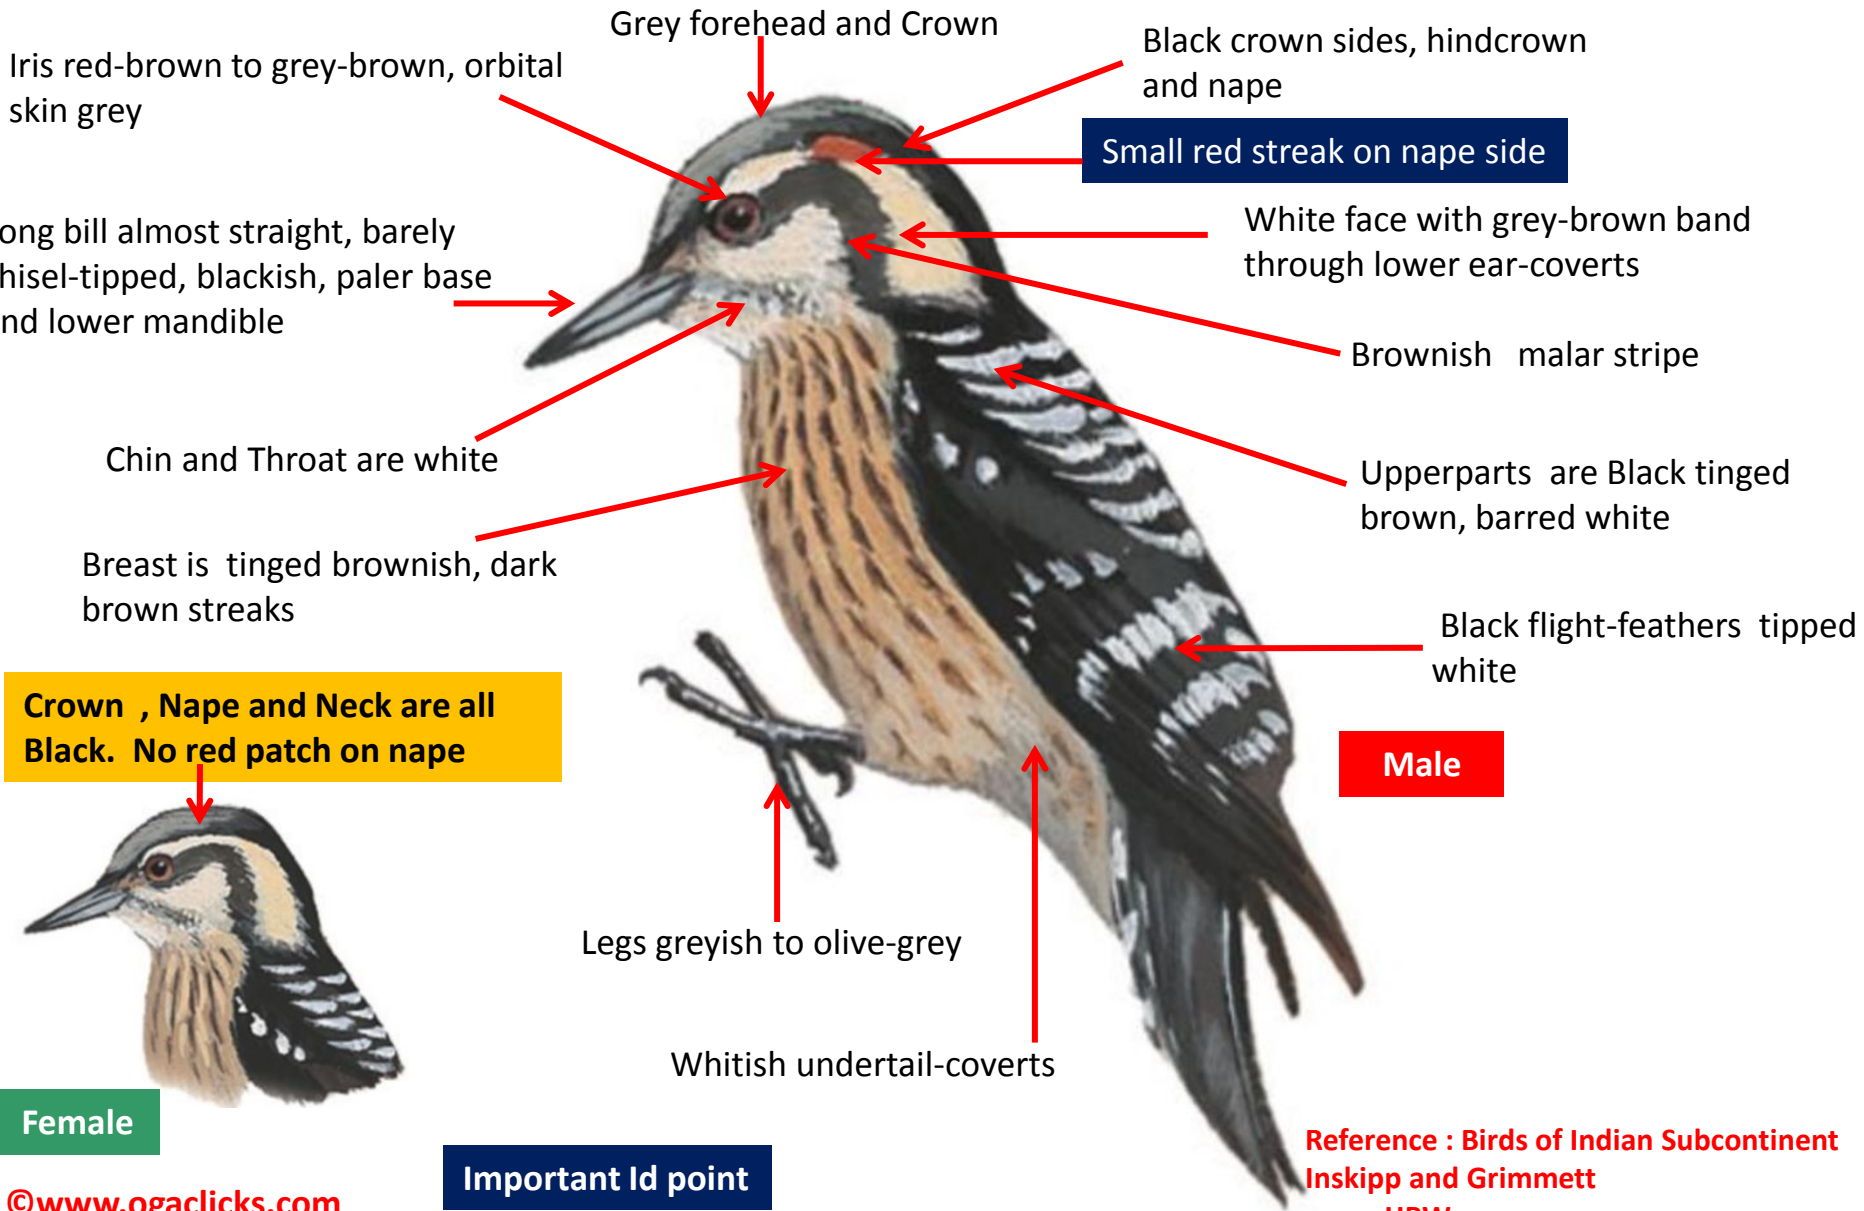

Upperparts are Black with broad white bars

Breast tinged red, breast sides and flanks streaked blackish

Black flight-feathers barred white

Crown , Nape and Neck are all Black.

Male

Legs grey-green to greenish-slate

Undertail-coverts unmarked red

Female

Reference : **Birds of Indian Subcontinent**
Inskipp and Grimmett
www.HBW.com

Great-spotted Woodpecker Identification Tips : *D. m. stresemanni*

Great-spotted Woodpecker : *Dendrocopos major stresemanni* – Resident of North East Indian hills

Reference : Birds of Indian Subcontinent
Inskipp and Grimmett
www.HBW.com

Grey-capped Pygmy Woodpecker Identification Tips

Grey-capped Pygmy Woodpecker : *Dendrocopos canicapillus* – Resident of Himalayas and North East in India