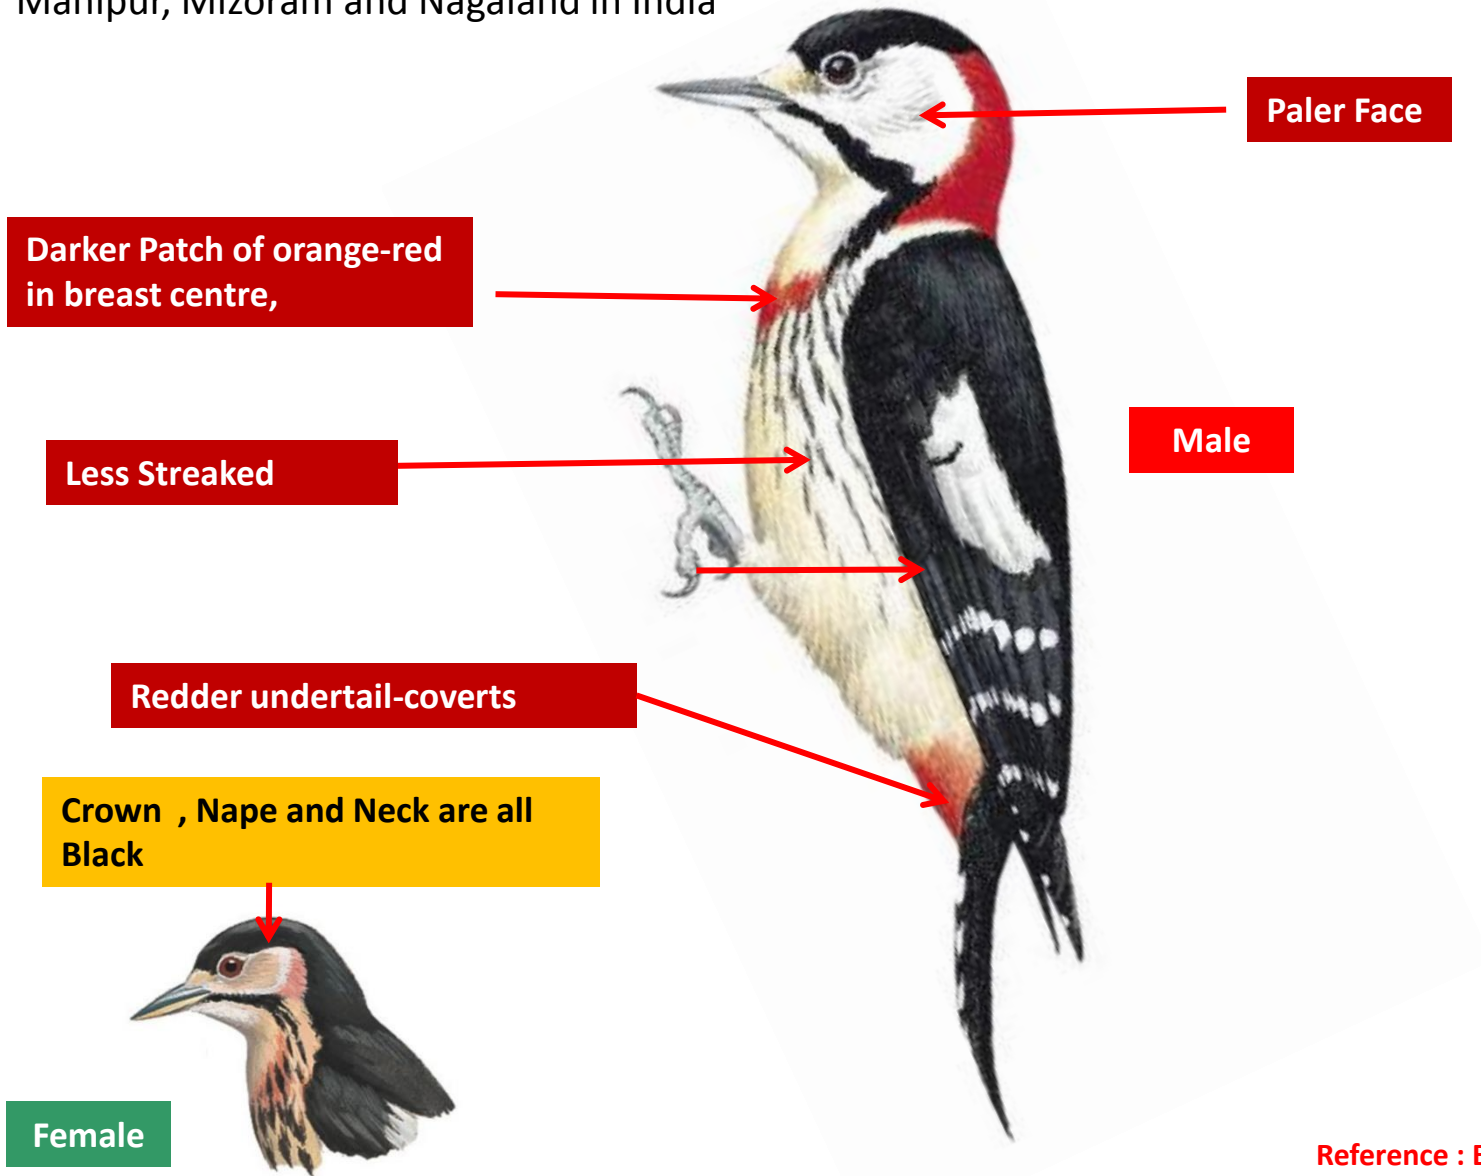

Brown-grey malar stripe

White chin and throat tinged brown or grey

breast, is pink or orange tinged yellow with broad black streaks

Legs are grey-green to slate-grey

Pinkish Vent

Crown is duller yellow, occasionally with hint of orange

Eyes are dull red

Female

Reference : **Birds of Indian Subcontinent**
Inskipp and Grimmett
www.HBW.com

Crimson-breasted Woodpecker Identification Tips

Crimson-breasted Woodpecker : *Dendrocopos cathpharius* - Resident of Arunachal Pradesh in India

Darjeeling Woodpecker Identification Tips

Darjeeling Woodpecker : *Dendrocopos darjellensis* - Resident of hills of North East India

Iris red to red-brown, orbital skin slaty-grey

Black Crown

Whitish forehead