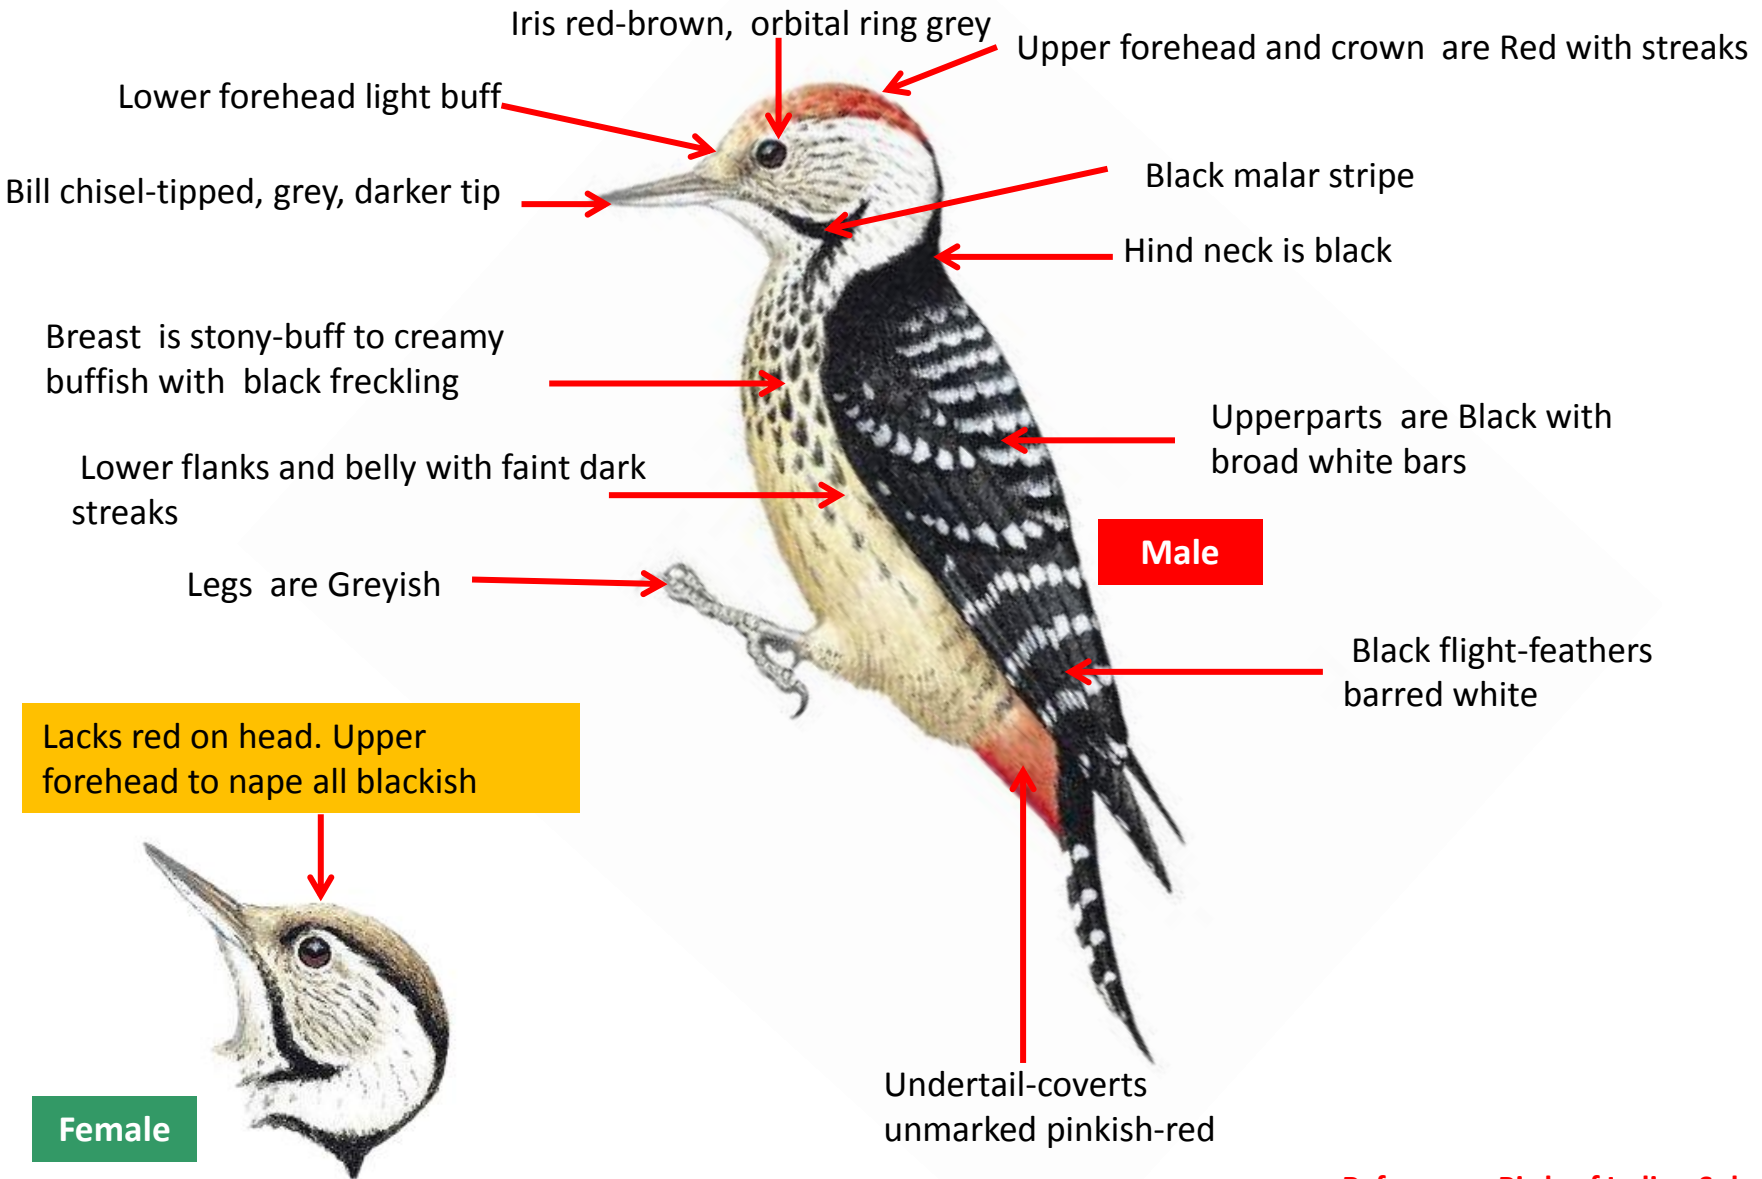

Inner wing-coverts have white patch

Black flight-feathers tipped white

Breast is yellowish-brown

Crown , Nape and Neck are all Black.

Sub species - : *D.h.albescens* : Resident of North India (Himachal Pradesh).

Male

Legs grey to dull green or green-brown

Paler than Nominate

Red on undertail-coverts

White underparts

Female

www.ogaclinks.com

Difference from nominate

Reference : Birds of Indian Subcontinent
Inskipp and Grimmett
www.HBW.com

Rufous-bellied Woodpecker Identification Tips

Rufous-bellied Woodpecker : *Dendrocopos hyperythrus* - Resident of North India (Uttarakhand)

Reference : Birds of Indian Subcontinent
Inskipp and Grimmett
www.HBW.com

Spot-breasted Woodpecker Identification Tips

Spot-breasted Woodpecker : *Dendrocopos macei analis* - Resident of Andaman Islands