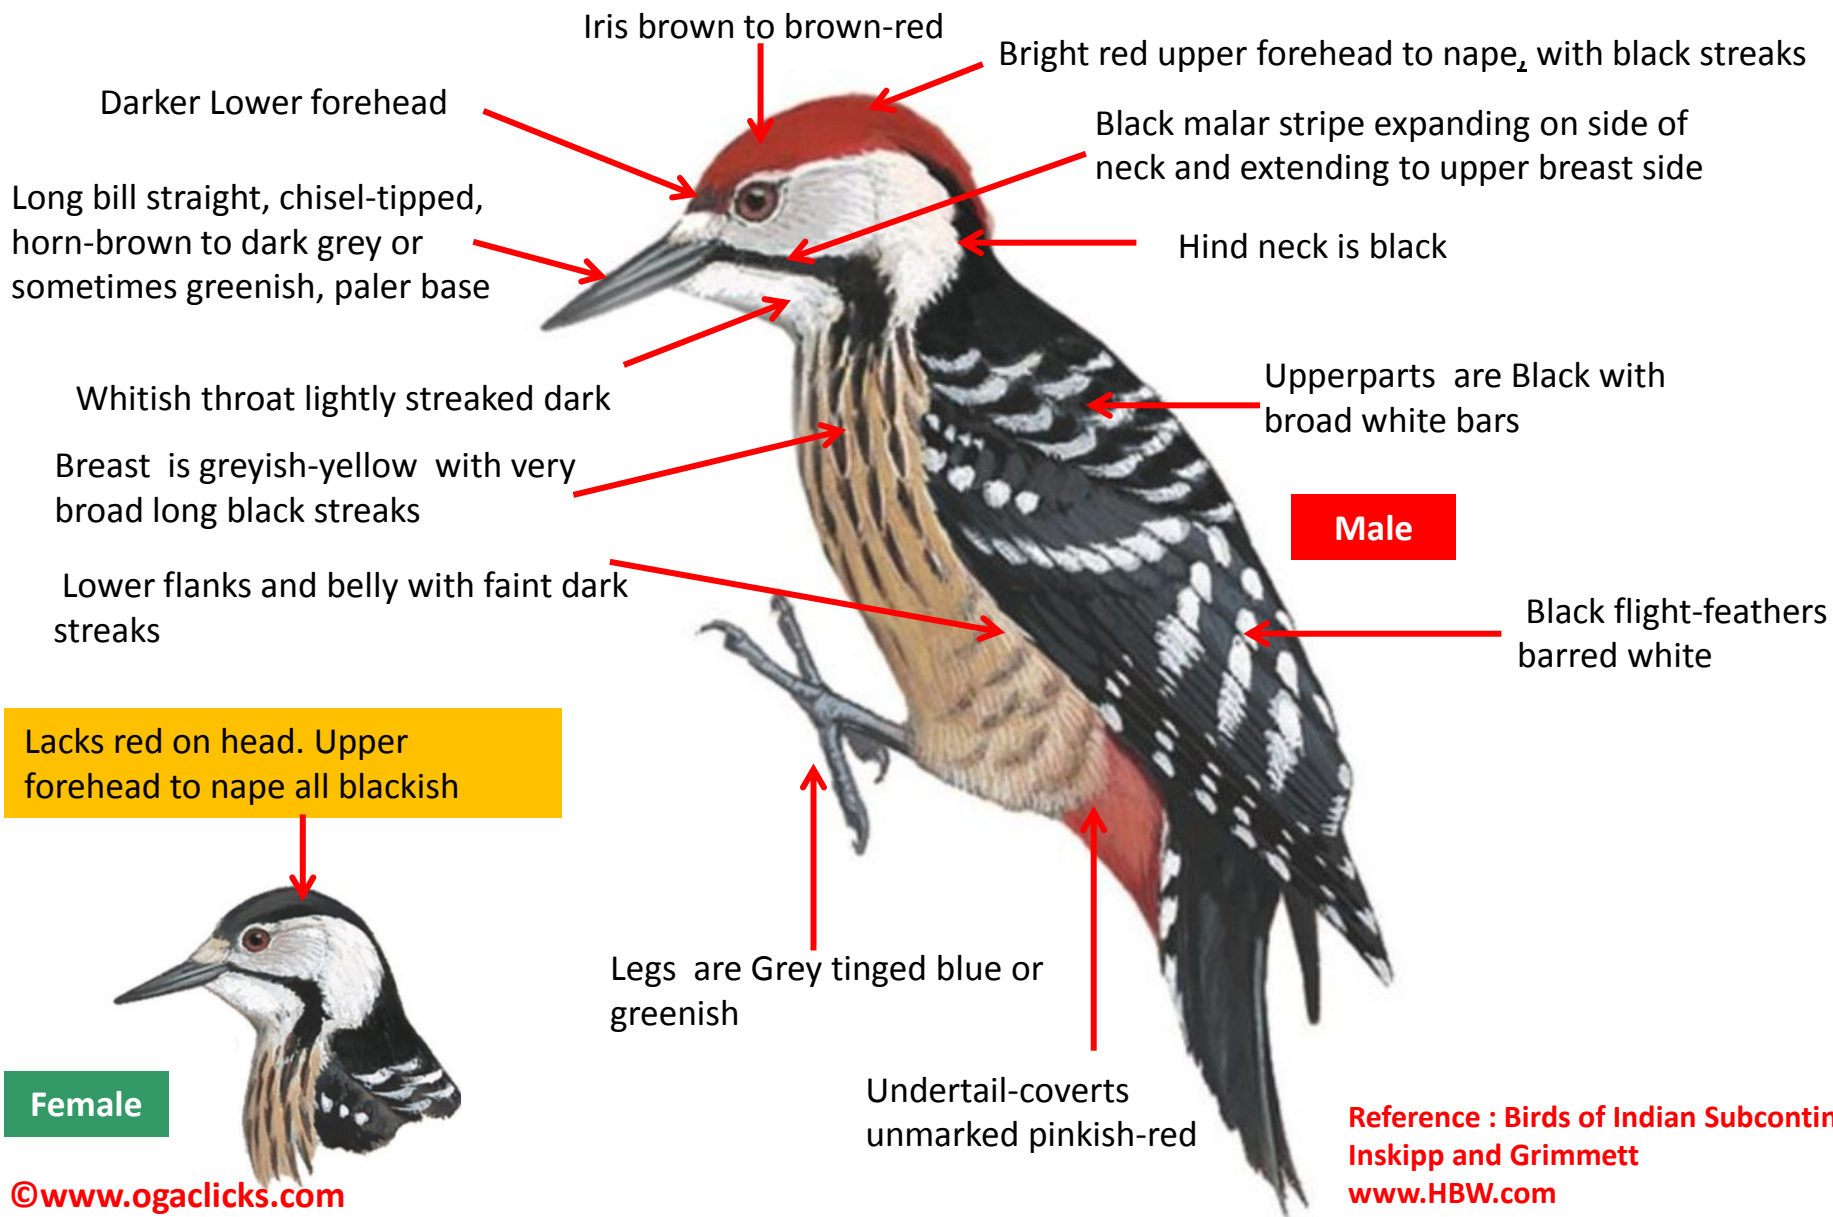

Reference : Birds of Indian Subcontinent
Inskipp and Grimmett
www.HBW.com

Rufous-bellied Woodpecker Identification Tips

Rufous-bellied Woodpecker : *Dendrocopos hyperythrus* - Resident of North India (Uttarakhand)

Reference : Birds of Indian Subcontinent
Inskipp and Grimmett
www.HBW.com

Spot-breasted Woodpecker Identification Tips

Spot-breasted Woodpecker : *Dendrocopos macei analis* - Resident of Andaman Islands

Reference : Birds of Indian Subcontinent
Inskipp and Grimmett
www.HBW.com

Stripe-breasted Woodpecker Identification Tips

Stripe-breasted Woodpecker : *Dendrocopos atratus* - Resident of North East Indian hills (North West Bengal, Meghalaya, Manipur, Mizoram)