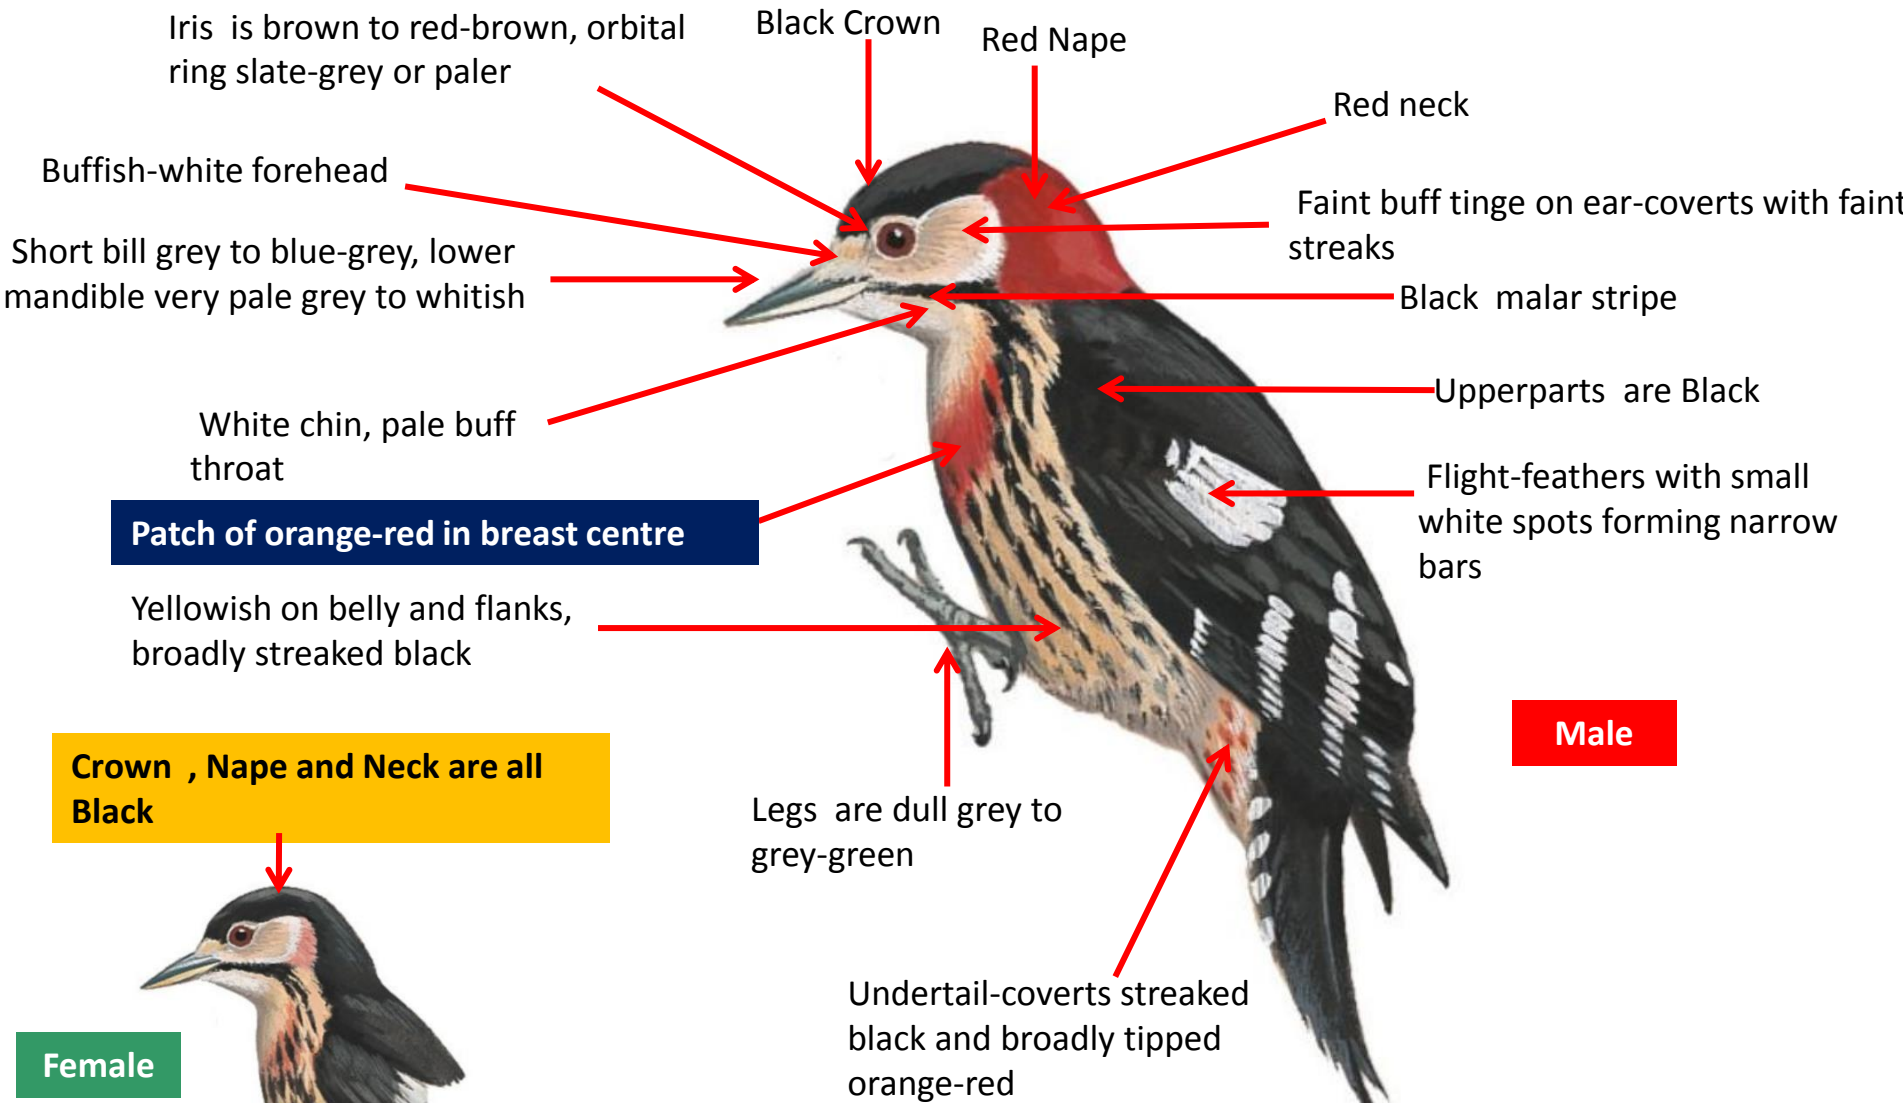

Crimson-breasted Woodpecker Identification Tips

Crimson-breasted Woodpecker : *Dendrocopos cathpharius* - Resident of Arunachal Pradesh in India

Reference : Birds of Indian Subcontinent
Inskipp and Grimmett
www.HBW.com