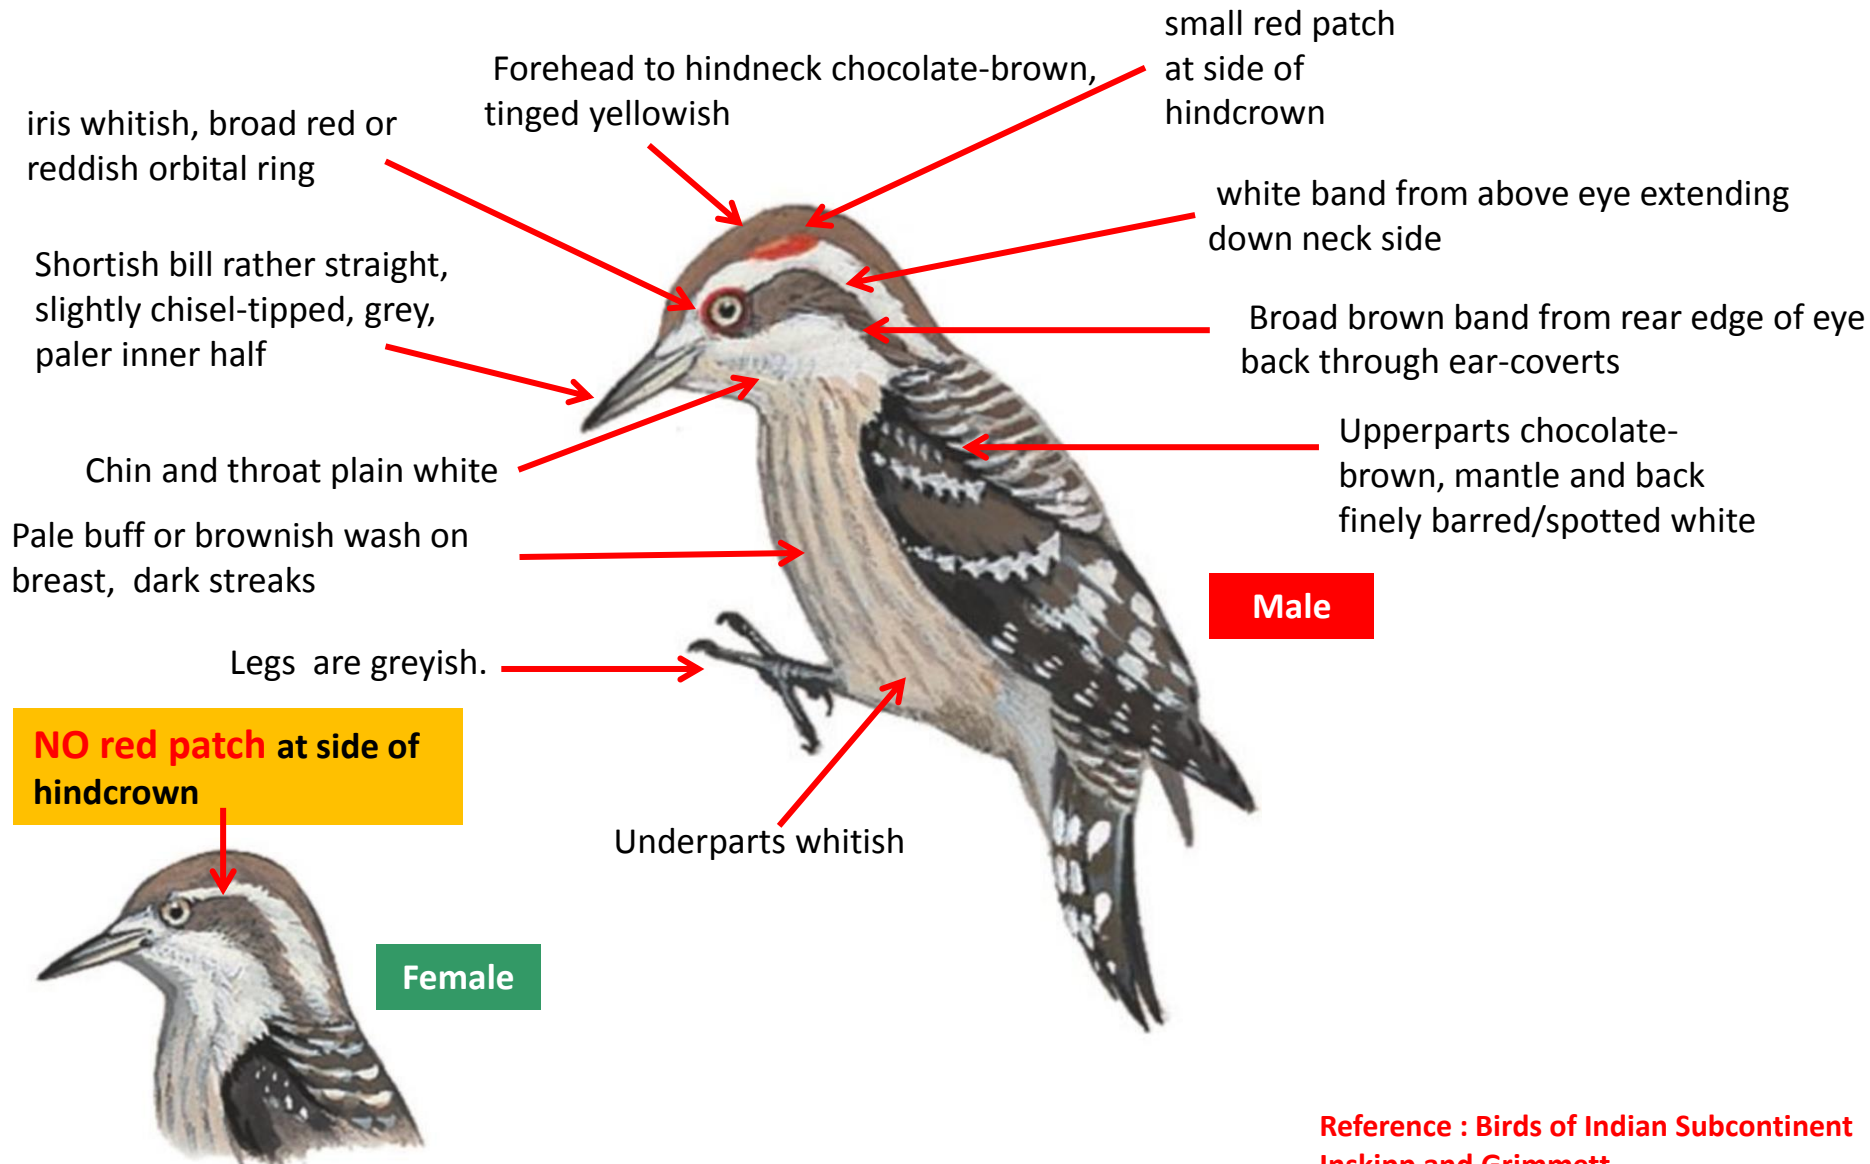

©www.ogaclinks.com

Brown-capped Pygmy Woodpecker Identification Tips

Brown-capped Pygmy Woodpecker: *Dendrocopos nana* - Resident of North eastwards to Bihar and Southwards to peninsular India (except South West)

Brown-fronted Woodpecker Identification Tips

Brown-fronted Woodpecker: *Dendrocopos auriceps* - Resident of Himalayas in North India

Dull brown to yellow-brown forehead and forecrown

Yellow mid-crown

Orange-red nape patch

Black hindneck

Grey-brown feather tips forming darker patch on ear-coverts

Broad brown band from rear edge of back through ear-coverts

Upperparts are Black and barred white

Male

Iris is red-brown to red

Bill slightly chisel-tipped, culmen barely curved, slate-grey to bluish, paler base of lower mandible

Brown-grey malar stripe

White chin and throat tinged brown or grey

breast, is pink or orange tinged yellow with broad black streaks

Legs are grey-green to slate-grey

Pinkish Vent

Crown is duller yellow, occasionally with hint of orange