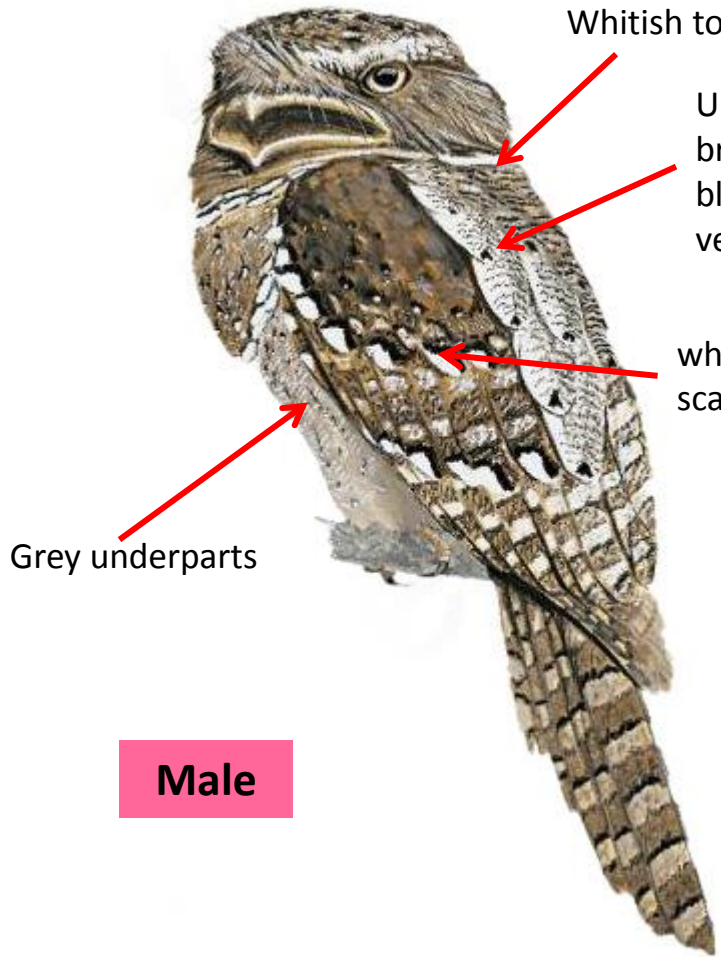

Srilanka Frogmouth Identification Tips

Srilanka Frogmouth : *Batrachostomus moniliger*: Resident of Western Ghats India

Whitish to buff collar

Upperparts with brownish grey with black and white vermiculations

white spots on scapulars

Grey underparts

Male