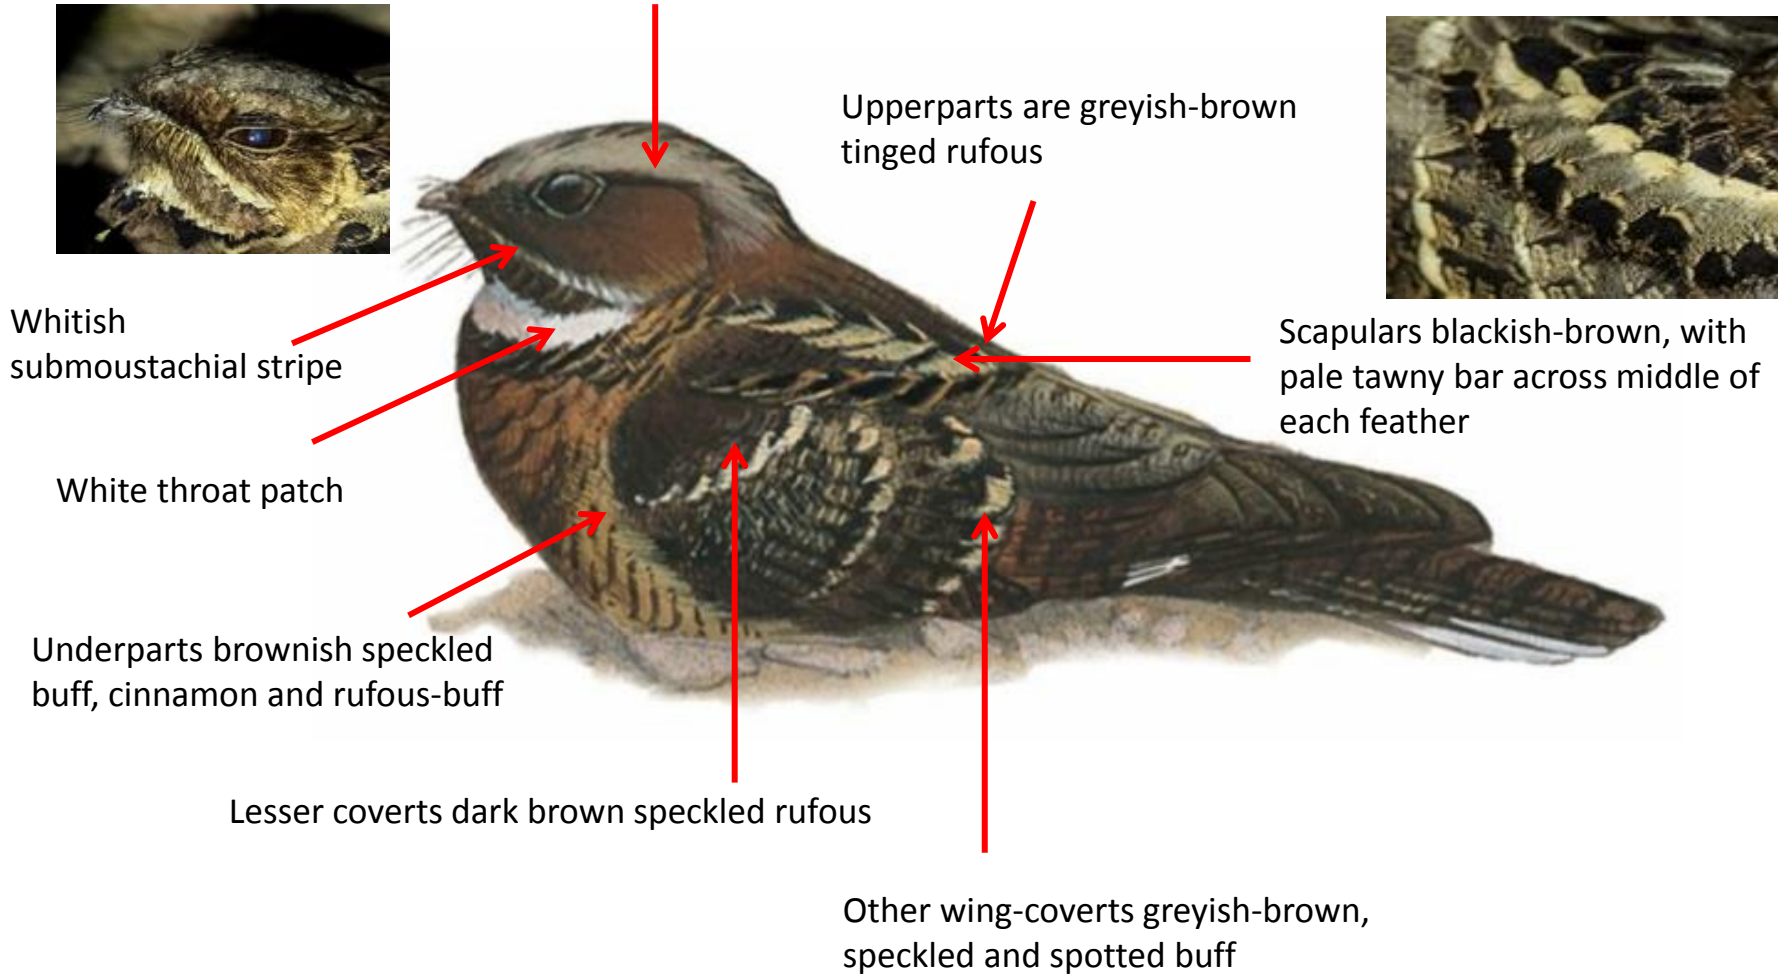

# Indian Nightjar Identification Tips

**Indian Nightjar : *Caprimulgus asiaticus*** : Widespread resident of India except North East and extreme North West

Crown is broadly streaked blackish brown edged rufous

Upperparts are greyish brown streaked blackish brown

Broad buff or tawny nuchal collar

Scapulars blackish brown edged buff

Whitish submoustachial stripe

White throat patch

Underparts greyish brown, barred brown and boldly spotted buff

Lesser coverts greyish brown speckled rufous

Greater & Median coverts greyish brown boldly spotted buff

# Jerdon's Nightjar Identification Tips

Jerdon's Nightjar : *Caprimulgus atripennis* : Resident of Southern Peninsular India

Crown is greyish-brown, spotted or streaked blackish-brown in centre

Upperparts are greyish-brown tinged rufous