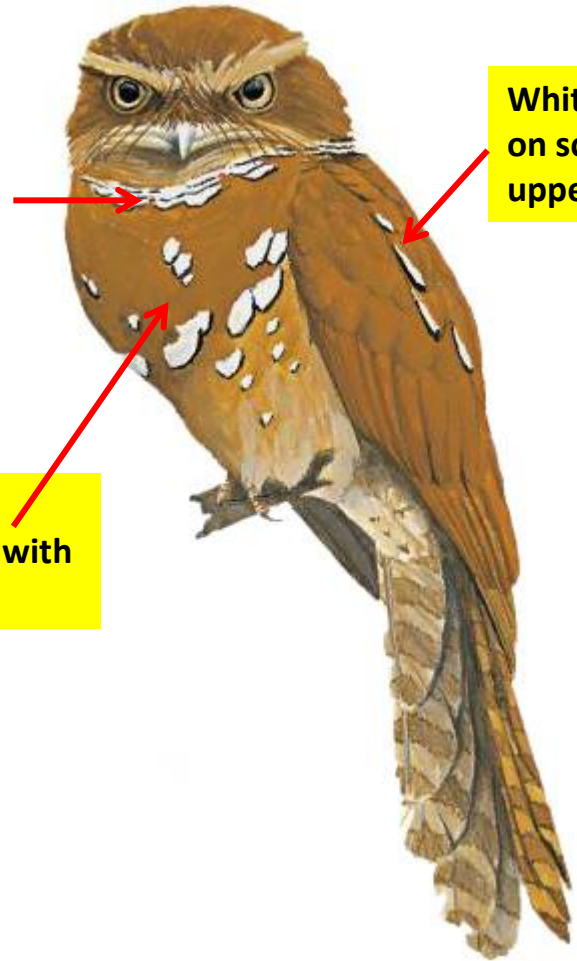

# Hodgson's Frogmouth Identification Tips

Hodgson's Frogmouth : *Batrachostomus hodgsoni* : Resident of North East India

Spotted collar

Upperparts are rufous-brown

White spots  
on scapulars and  
upper mantle

Rufous underparts

**Male**

**Spotted collar**

**Rufous  
underparts with  
White spots**

**White spots  
on scapulars and  
upper mantle**

**Female**