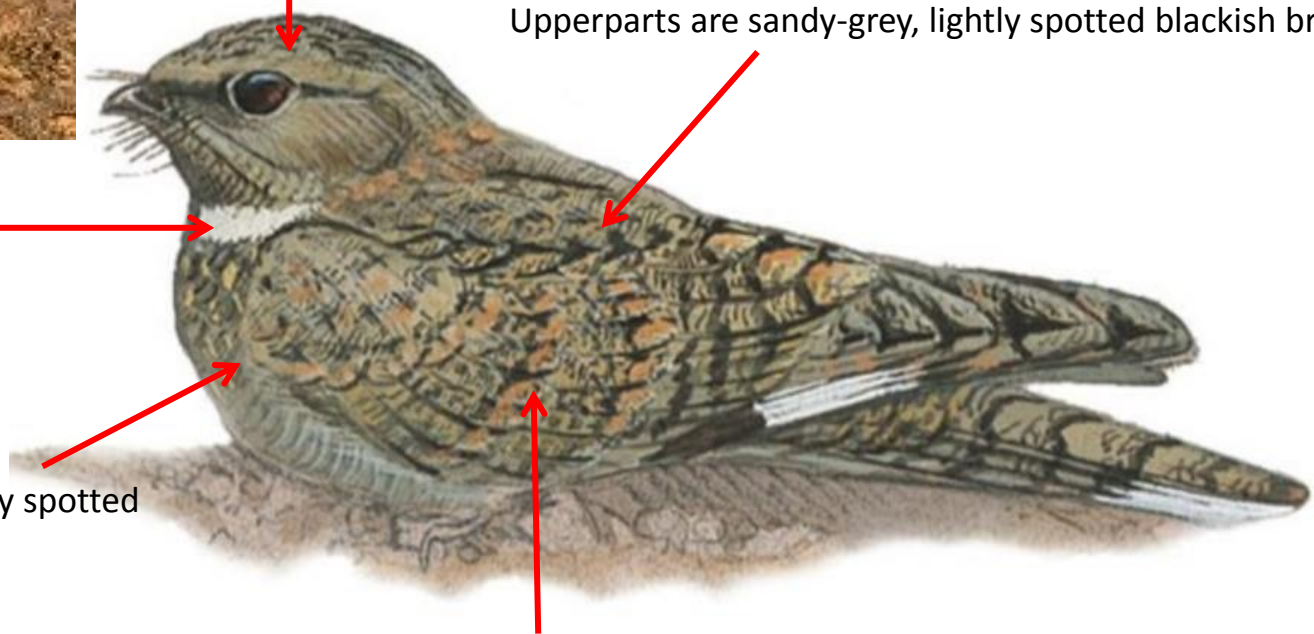

Large tail, white on outer tail feather

# Savanna Nightjar Identification Tips

Savanna Nightjar: *Caprimulgus affinis monticolus* : Widespread Resident in India

# Sykes Nightjar Identification Tips

Sykes Nightjar : *Caprimulgus mahrattensis* : Resident of North West India

Finely Streaked sandy brown crown

Upperparts are sandy-grey, lightly spotted blackish brown

White throat patch

Underparts Sandy-grey spotted buff, barred brown

Wing-coverts sandy-grey, streaked and vermiculated blackish brown and boldly spotted buff and pale buff

**Coverts**