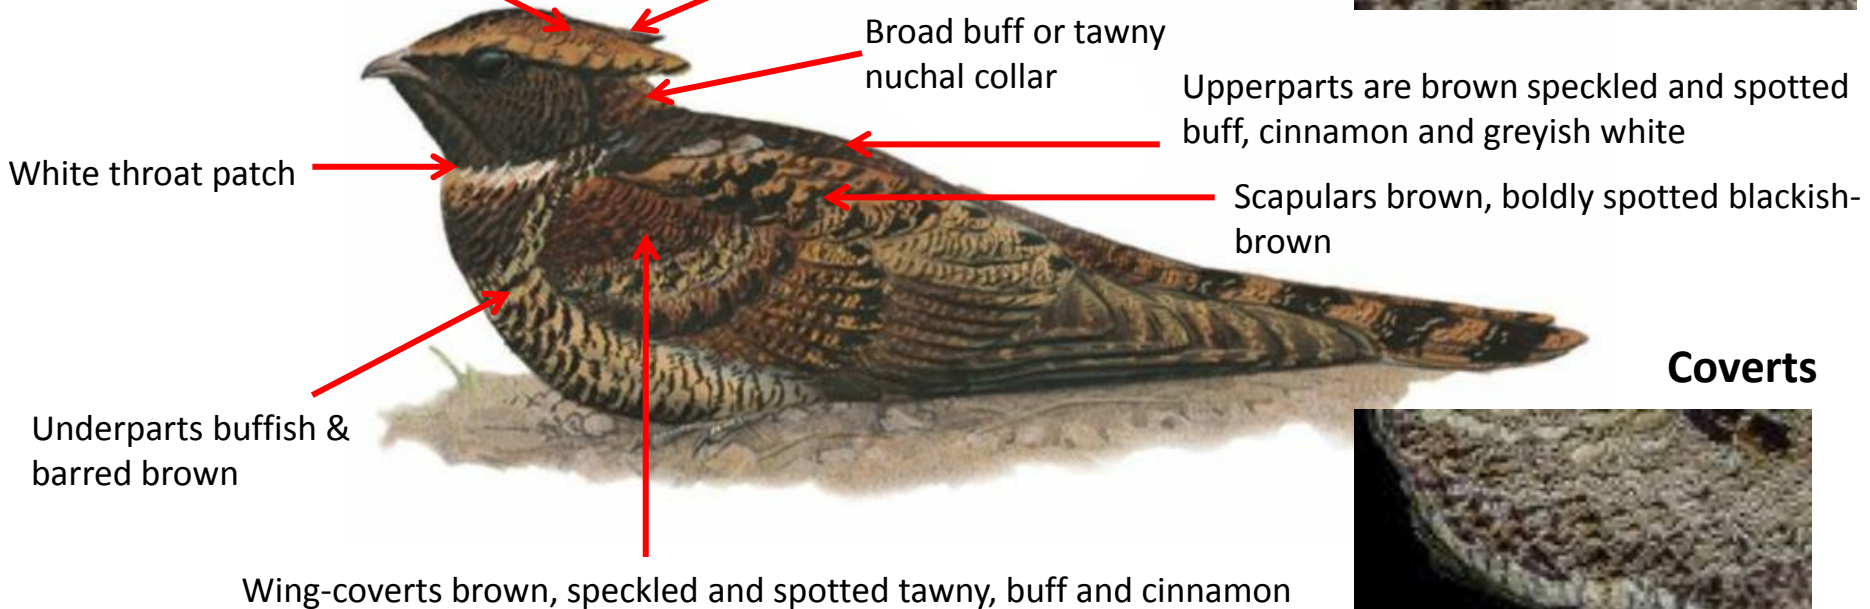

Buff whitish submoustachial stripe

White throat patch

Underparts greyish-brown, barred brown and spotted buff,

Wing-coverts greyish-brown spotted buffish

Buff line across forewing and buff line along scapulars

# Great-eared Nightjar Identification Tips

Great-eared Nightjar : *Eurostopodus macrotis* : Resident of Western Ghats & North East India

Ear tufts

Scapulars

Crown is boldly spotted blackish brown

Prominent ear tufts

# Grey Nightjar Identification Tips

**Grey Nightjar : *Caprimulgus indicus jotaka*** : Summers in Himalayas in North , Resident of Arunachal Pradesh & South Assam

Crown has broad black splotches

Broad black streaks on mantle

Rufous-spotted black stripe on scapulars

Whitish submoustachial stripe

White throat patch

Underparts Blackish spotted pale white

Uppertail-coverts and tail broadly barred black with broken white subterminal band