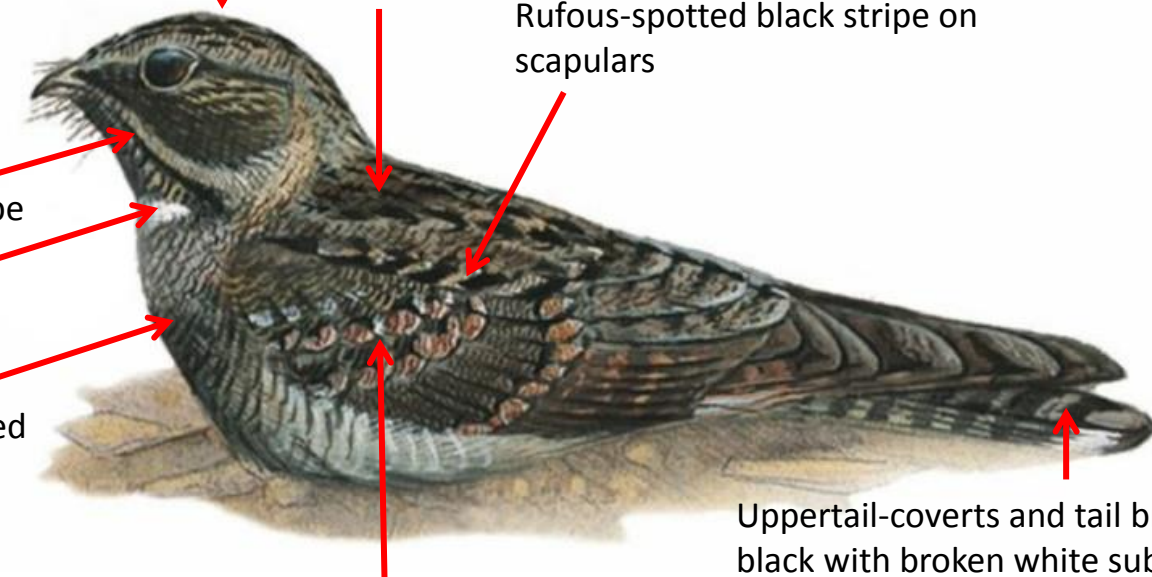

# Great-eared Nightjar Identification Tips

Great-eared Nightjar : *Eurostopodus macrotis* : Resident of Western Ghats & North East India

Ear tufts

Scapulars

Crown is boldly spotted blackish brown

Prominent ear tufts

# Grey Nightjar Identification Tips

**Grey Nightjar : *Caprimulgus indicus jotaka*** : Summers in Himalayas in North , Resident of Arunachal Pradesh & South Assam

Crown has broad black splotches

Broad black streaks on mantle

Rufous-spotted black stripe on scapulars

Whitish submoustachial stripe

White throat patch

Underparts Blackish spotted pale white

Uppertail-coverts and tail broadly barred black with broken white subterminal band

Wing-coverts have rufous spotting on dark grey

**Coverts**

**Tail**

Difference from Breeding plumage

Important id point

Reference : Birds of Indian Subcontinent  
Inskipp and Grimmett  
[www.HBW.com](http://www.HBW.com)