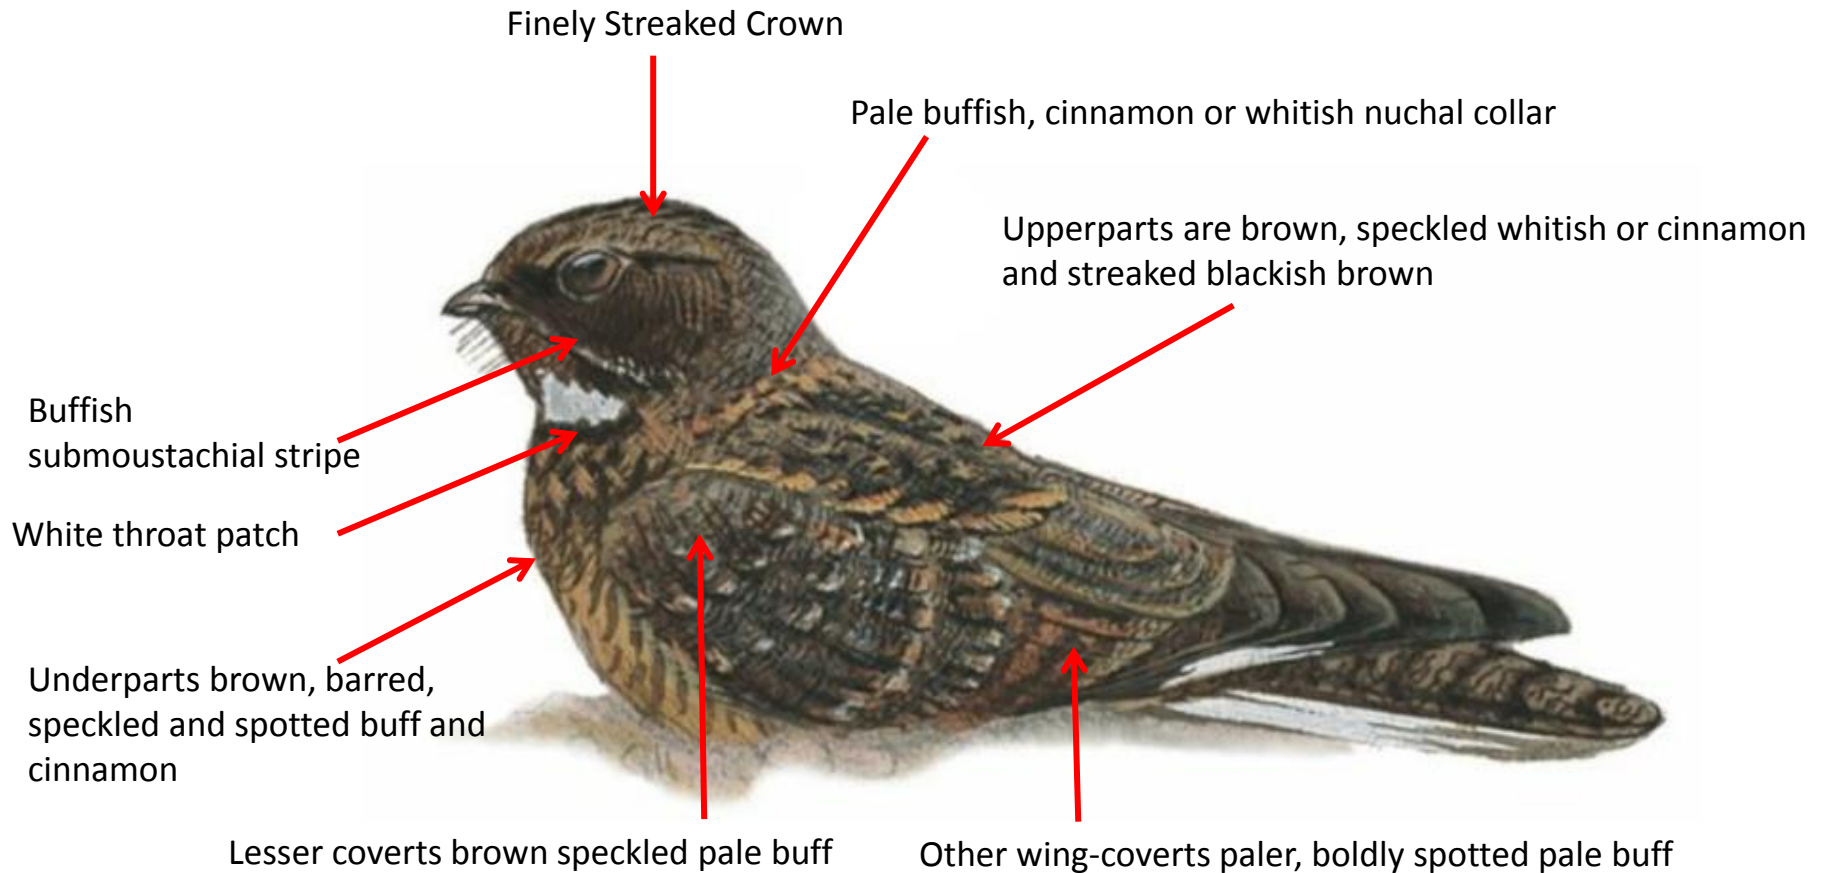

Savanna Nightjar Identification Tips

Savanna Nightjar: *Caprimulgus affinis monticolus* : Widespread Resident in India