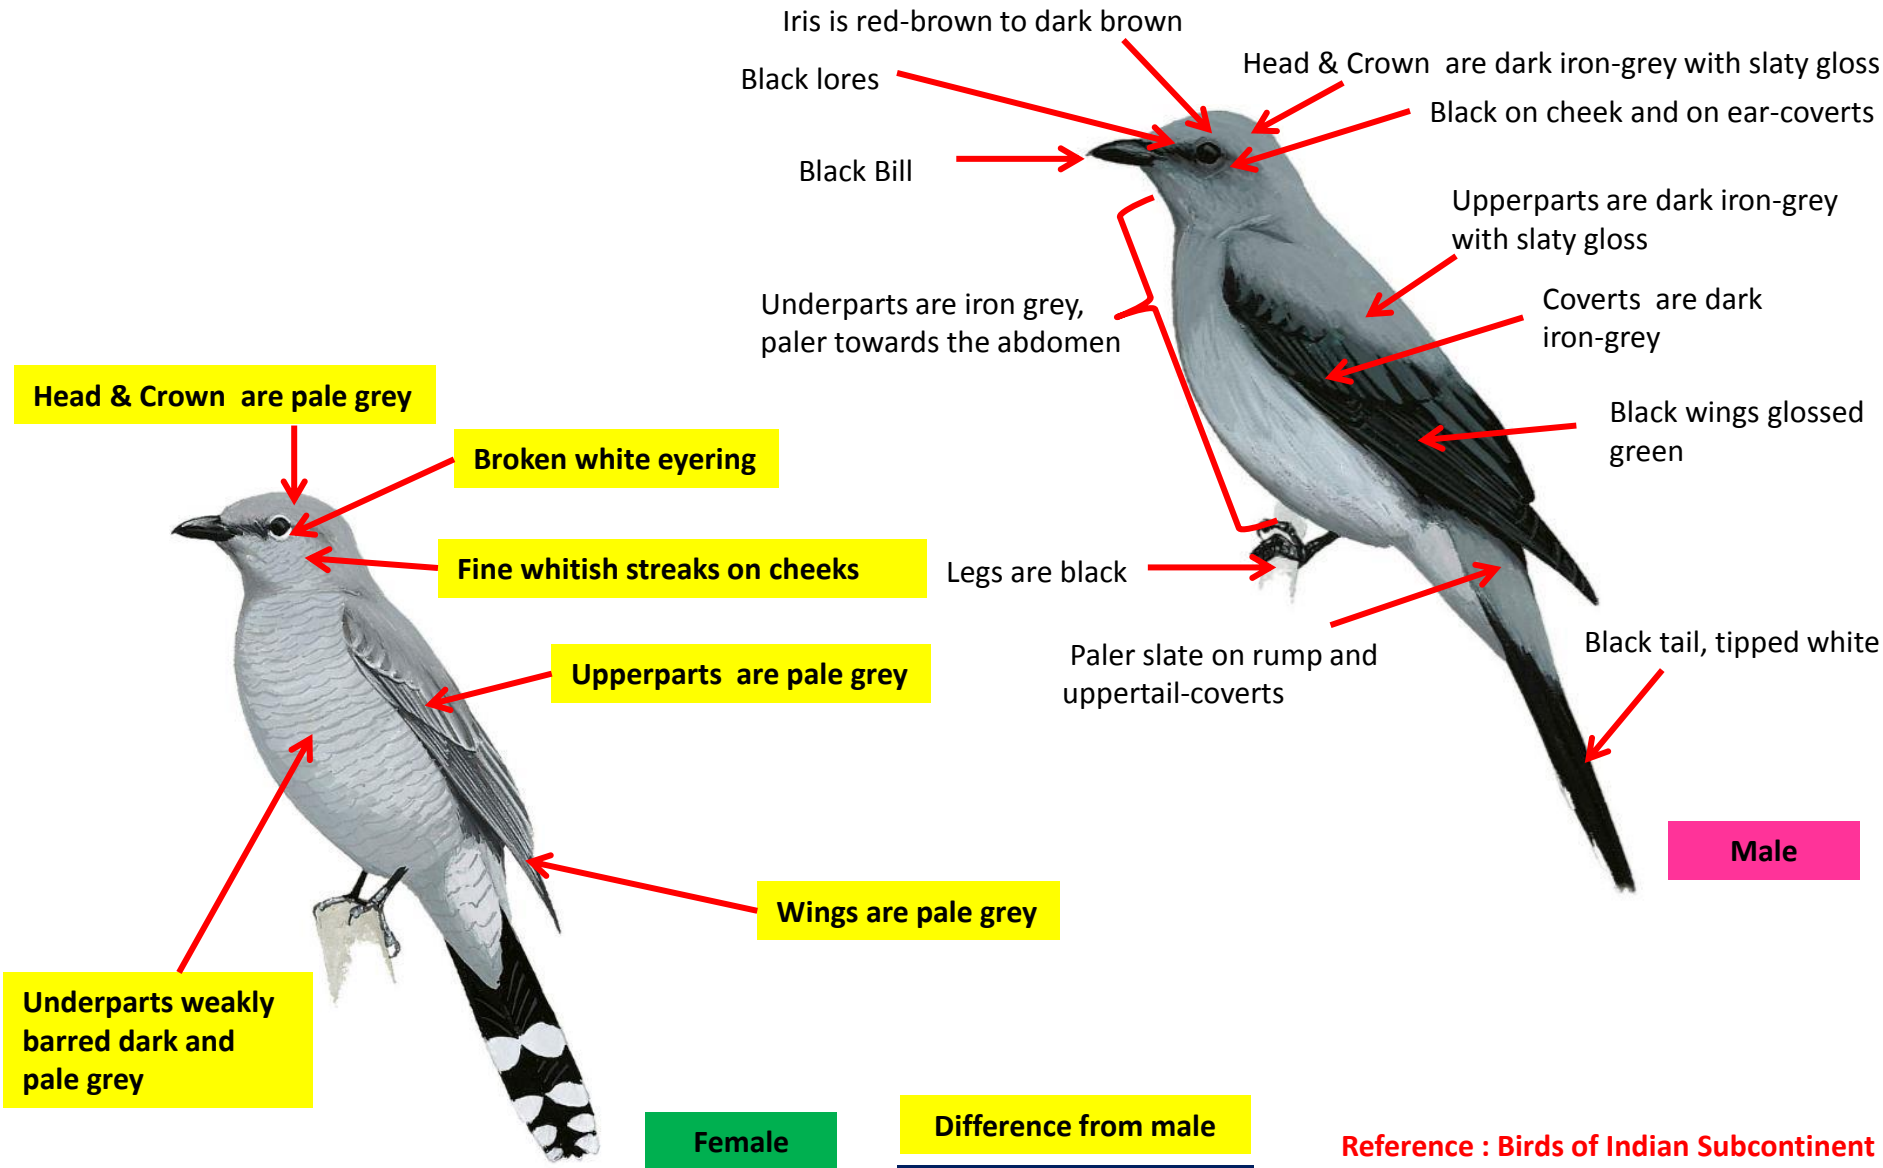

Bar-bellied Cuckooshrike Identification Tips

Bar-bellied Cuckooshrike : *Coracina striata* : Resident of Andamans in India

Iris is straw-yellow/ dark brownish red; Black eyering

Black lores

Head & Crown are dark plumbeous grey

Upperparts are pale grey

Coverts with broad pale fringes

Darker grey wings

Rump white, upper rump barred black

Black tail

Upperparts are sooty black

Underparts are buffy white, widely barred dark brown

Underparts pale grey, more White on Belly

Male

Legs are black

Female

L. m. sykesi - Resident of East Rajasthan, Gujarat and North Central Uttar Pradesh E to West Bengal, South to Kerala and Tamil Nadu)

White abdomen

Difference from male

Difference from nominate

Important id point

Reference : Birds of Indian Subcontinent
Inskipp and Grimmett
www.HBW.com

Black-winged Cuckooshrike Identification Tips

Black-winged Cuckooshrike : *Coracina melaschistos*: Resident of in Himalayas & Hills of North East India; Winters in Foothills of Himalayas, East & North East India