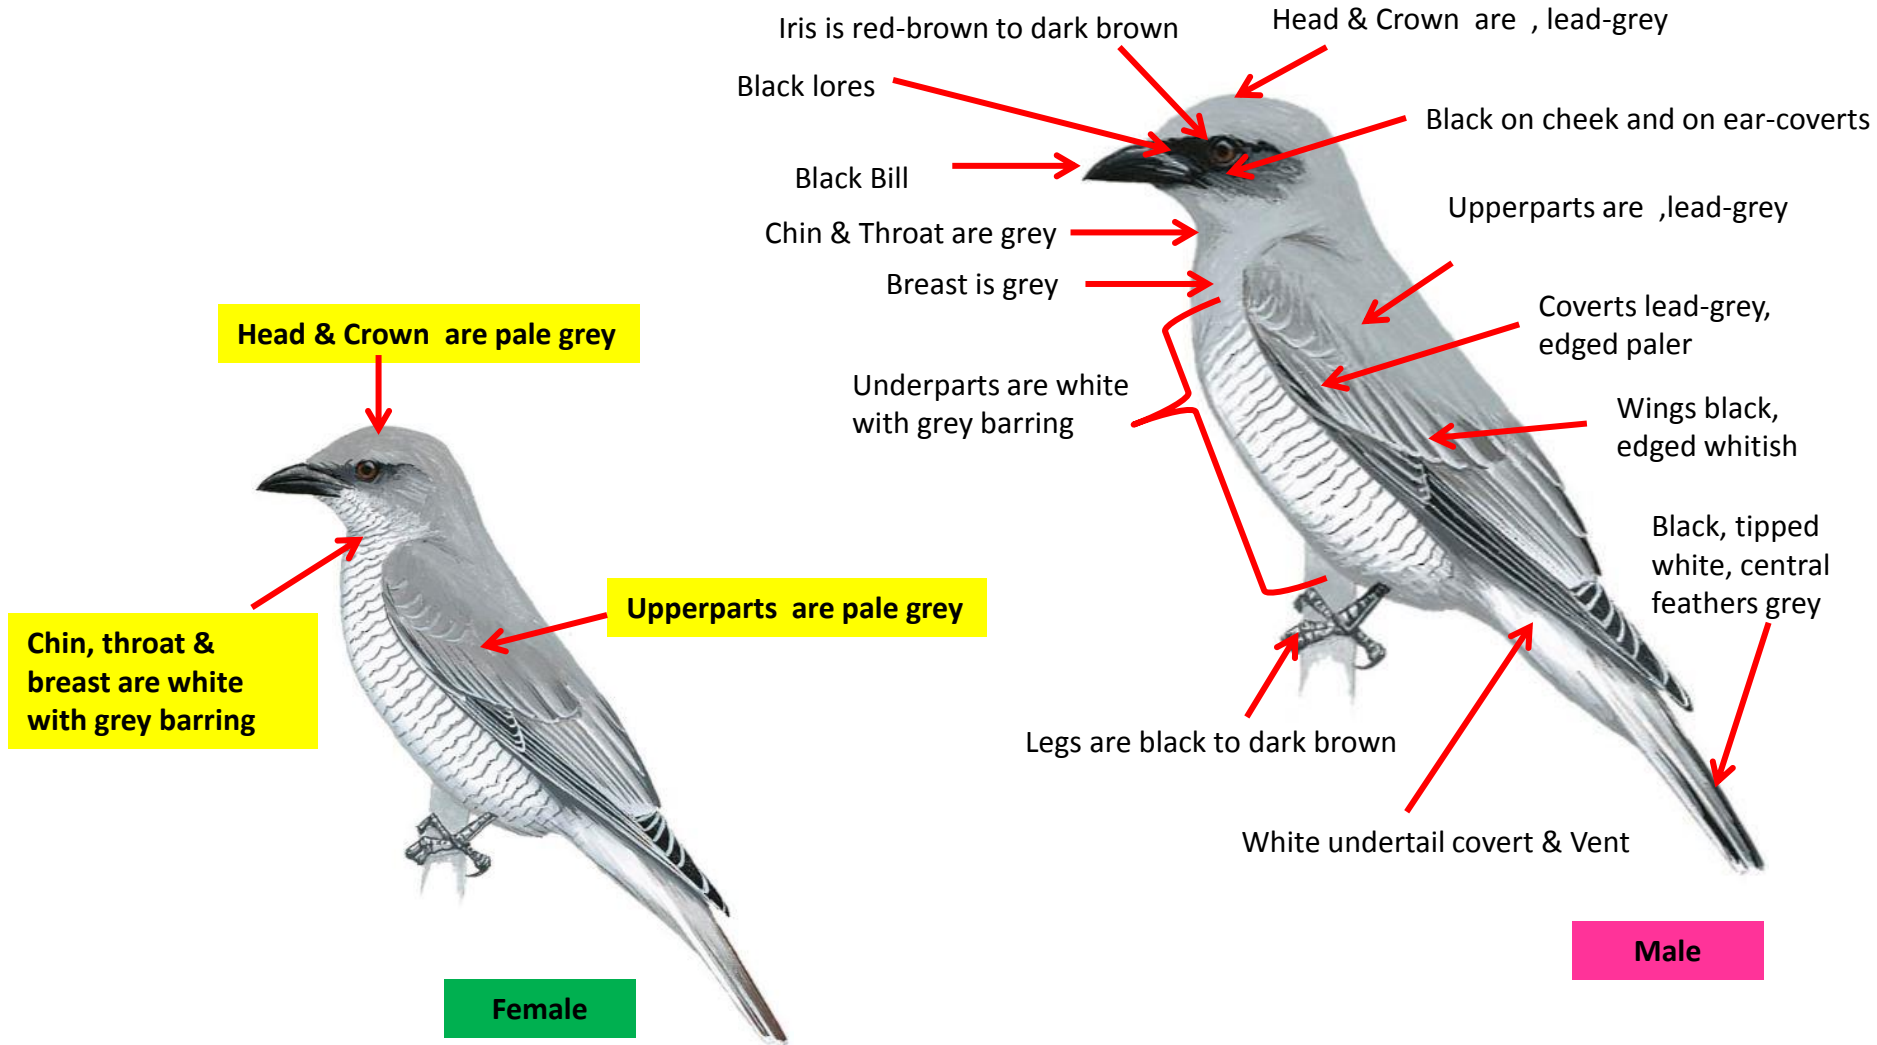

Upperparts are pale grey

Coverts with broad pale fringes

Darker grey wings

Rump white, upper rump barred black

Black tail

Upperparts are sooty black

Underparts are buffy white, widely barred dark brown

Underparts pale grey, more White on Belly

Coverts are dark iron-grey

Head & Crown are pale grey

Broken white eyering

Black wings glossed green

Fine whitish streaks on cheeks

Legs are black

Paler slate on rump and uppertail-coverts

Black tail, tipped white

Upperparts are pale grey

Wings are pale grey

Male

Underparts weakly barred dark and pale grey

Female

Difference from male

Important id point

Reference : Birds of Indian Subcontinent
Inskipp and Grimmett
www.HBW.com

Large Cuckooshrike Identification Tips

Large Cuckooshrike : *Coracina macei* : Widespread resident in India (except North West India)

Difference from male

Important id point

Reference : Birds of Indian Subcontinent
Inskipp and Grimmett
www.HBW.com