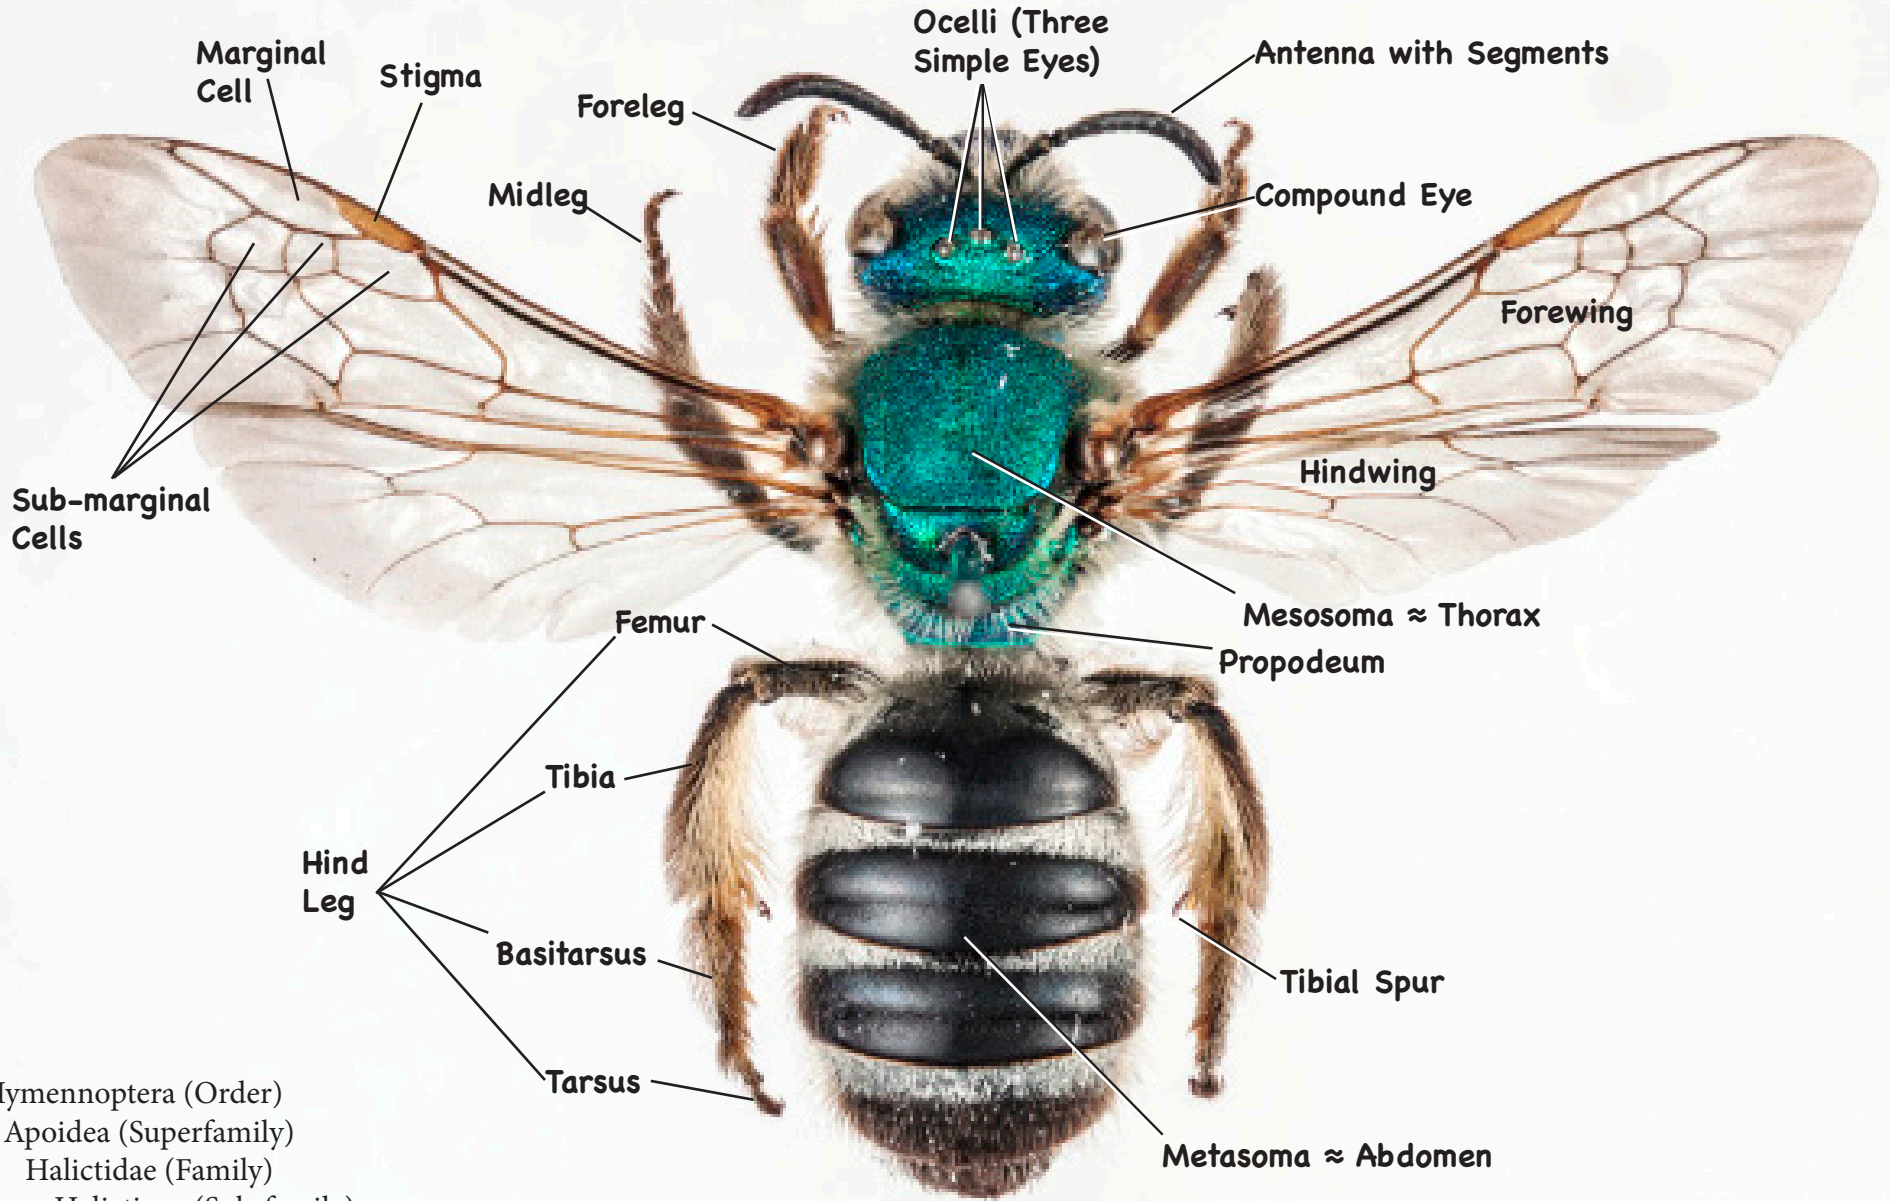

# Life-size Photos: 50 Examples of the 600± Native-bee Species in Washington State

## Four Interesting Facts About Our Native Bees

1. North America is home to at least 4,000 species of native bees. The exact number is still unknown.
2. Washington State is home to at least 600 species of native bees. The exact number is still unknown.
3. About half the Native Bees in Washington State are T-BOBBS; small or tiny.
4. Honey Bees were introduced from Europe in the 1600's as a source of honey and candle wax.

Hymenoptera (Order)  
 Apoidea (Superfamily)  
 Halictidae (Family)  
 Halictinae (Sub-family)  
 Halictini (Tribe)

*Agapostemon virescens* ♀

Magnification: 12X

Copyright © 2015  
 Donald A. Rolfs