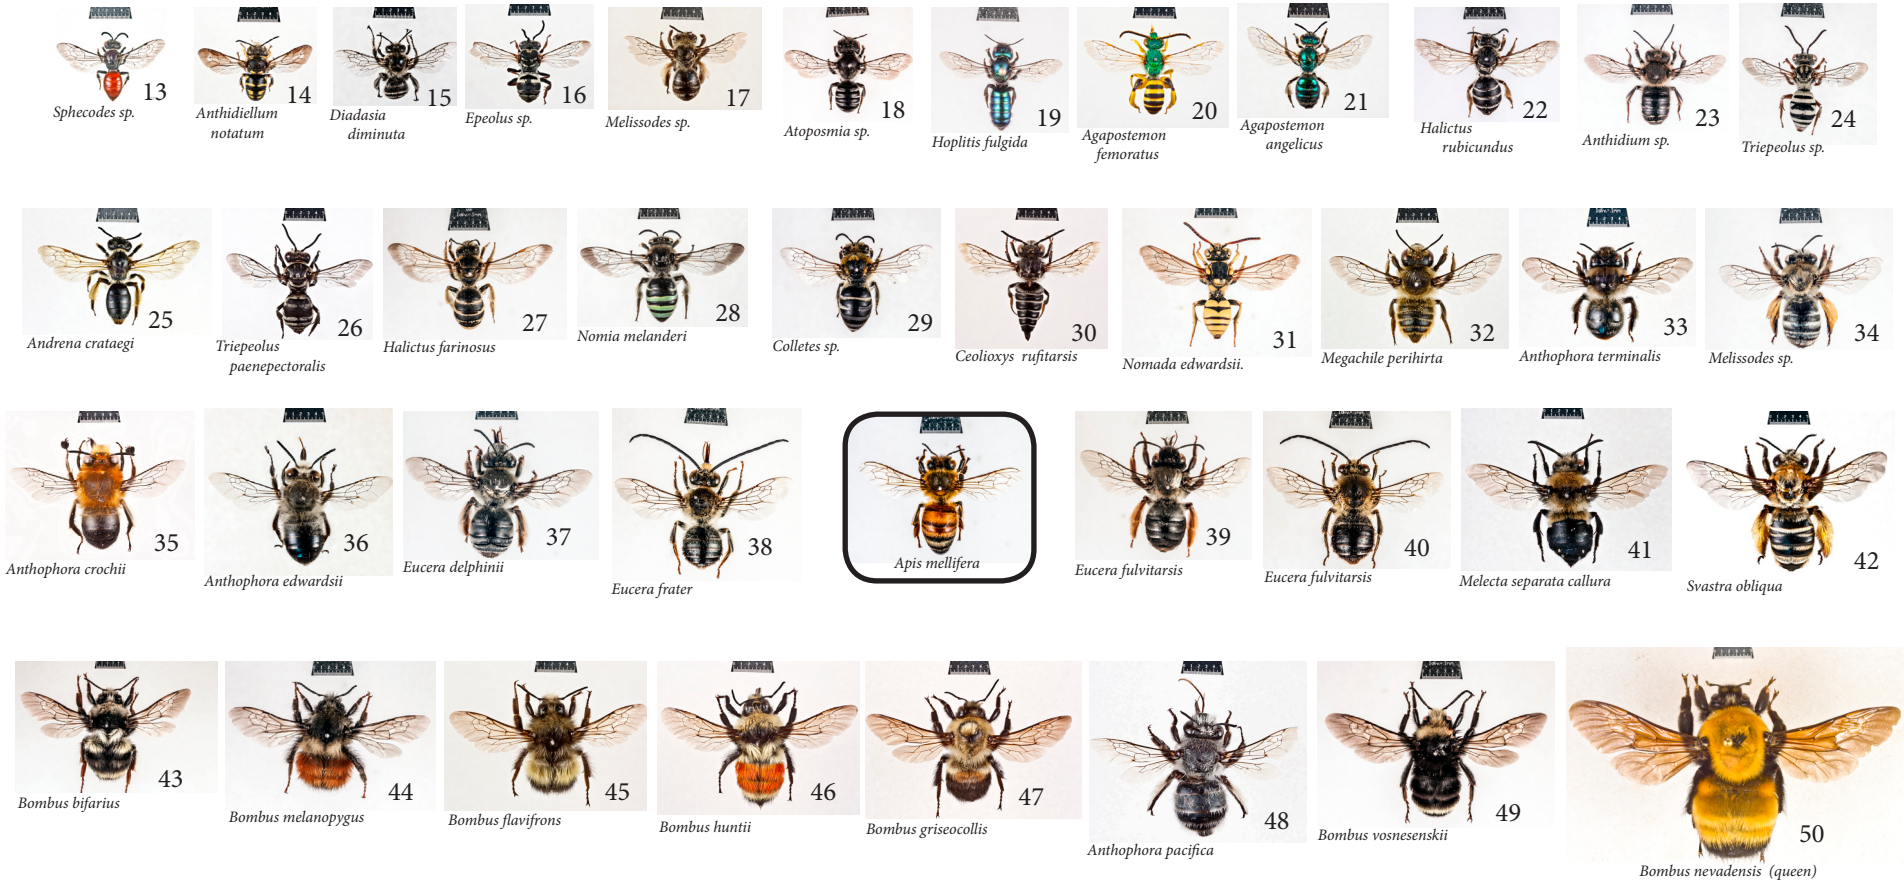

# Life-size Photos: 50 Examples of the 600± Native-bee Species in Washington State

## Four Interesting Facts About Our Native Bees

1. North America is home to at least 4,000 species of native bees. The exact number is still unknown.
2. Washington State is home to at least 600 species of native bees. The exact number is still unknown.
3. About half the Native Bees in Washington State are T-BOBBS; small or tiny.
4. Honey Bees were introduced from Europe in the 1600's as a source of honey and candle wax.

Hymenoptera (Order)  
 Apoidea (Superfamily)  
 Halictidae (Family)  
 Halictinae (Sub-family)  
 Halictini (Tribe)

*Agapostemon virescens* ♀

Magnification: 12X

Copyright © 2015  
 Donald A. Rolfs