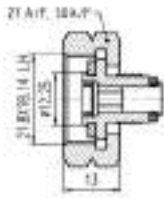

EN16129-G2