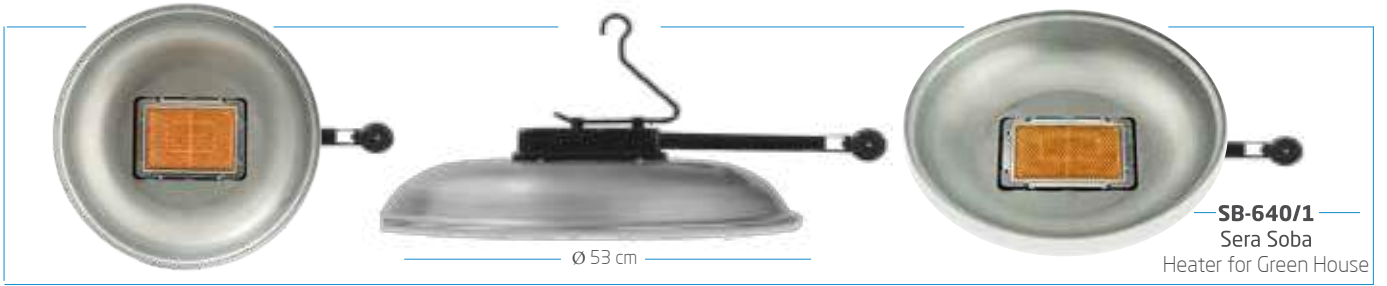

S B640 /1 SERA SOBA