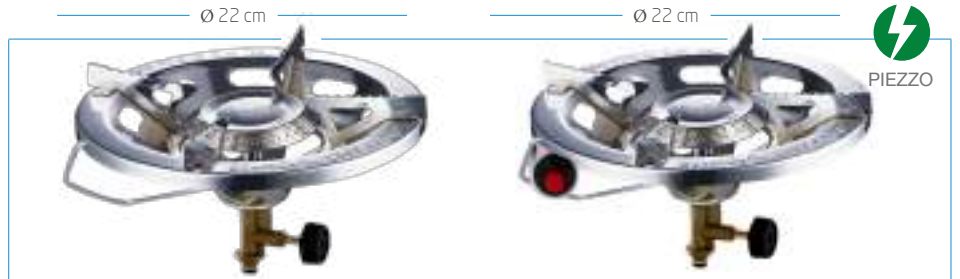

K 635

Turbo Kamp Ocak
Turbo Camping Stove

CK 635

Çakmaklı Turbo Kamp Ocak
Turbo Camping Stove with Piezo

Kod / Code	pcs / ct	size / mm	kg	Gaz Tipi Gas Type	Tüketim Consumption
K - 635	20	470x470x640	14,21	Butan-propan - 0 - 7000 Mbar	270 gram/hour - 3,5 kw
CK - 635	20	470x470x640	15	Butan-propan - 0 - 7000 Mbar	270 gram/hour - 3,5 kw