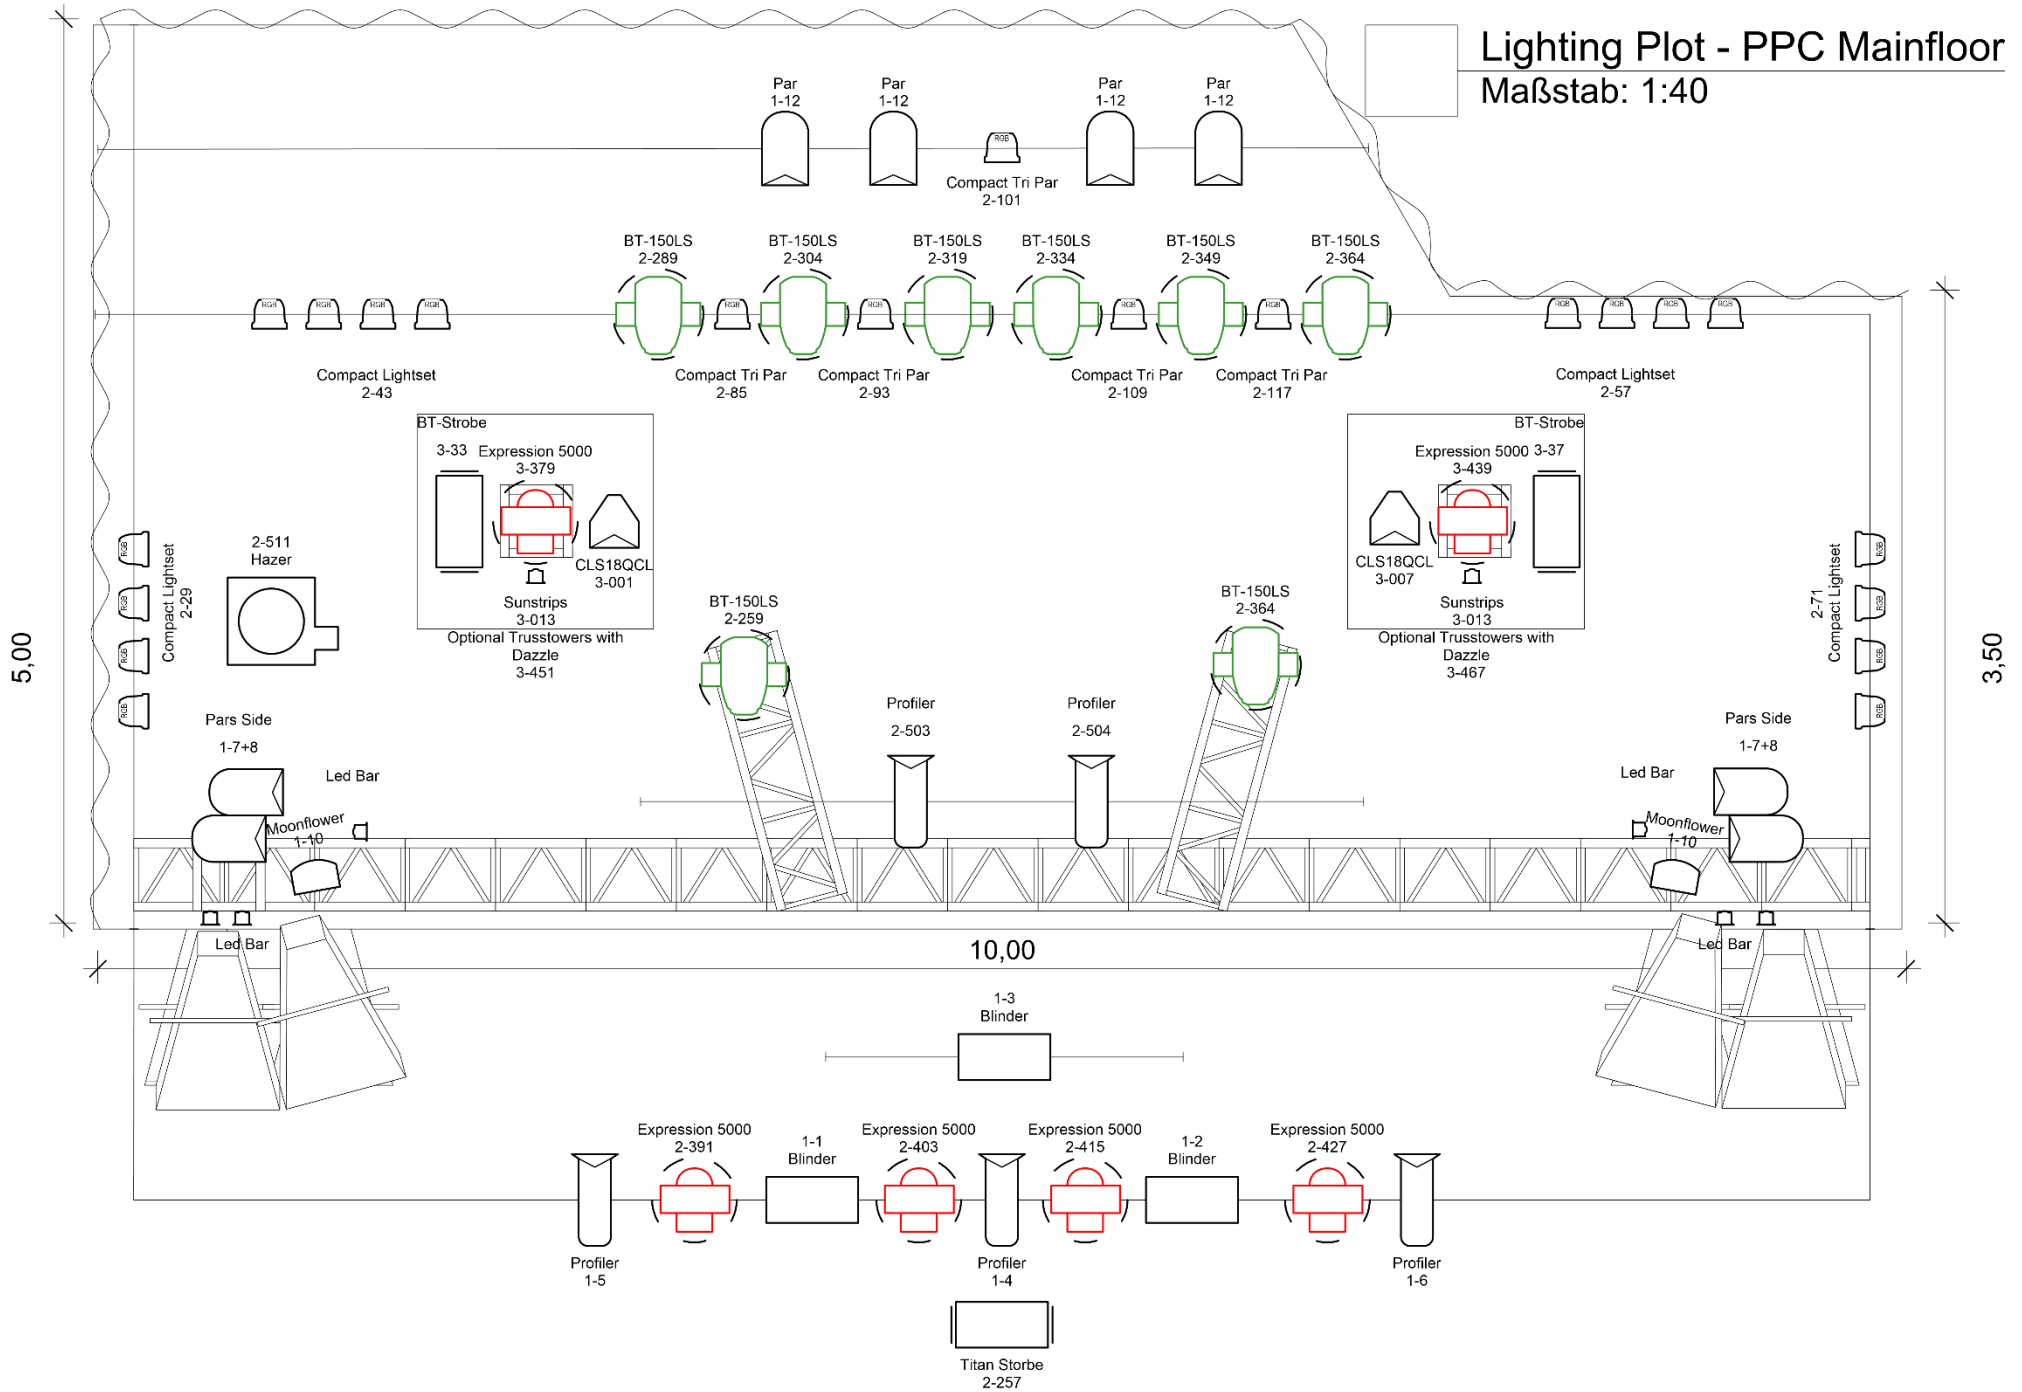

PPC Main Floor Patch

FOH: Chamsys MagicQ MQ40 + Extra Wing

<i>Univ.</i>	<i>Pcs.</i>	<i>Fixture</i>	<i>Address</i>
Line A	12	Dimmer Channels	1-12
	3	Blinder	1 + 2 + 3
	3	Profiler	4 + 5 + 6
	4	Pars	7 + 8
	1	Spare	9
	1	Moonflowers	10
	1	Spare	11
	4	Pars	12
Line B	2	4-Channel DMX-Dimmer Stage	1 + 5
	4	Showtec Compact Power Lightset (14-Ch. Mode)	29
			43
			57
			71
	5	Showtec Compact Tri Par (8-Ch. Mode)	85
			93
			101
			109
			117
	1	Briteq BT-Strobe3000 Stage (4-Ch.)	253
	1	Showtec Titan Strobe Dancefloor (2-Ch.)	257
	8	Briteq BT-150LS (15-Ch. Mode)	259
			274
289			
304			
319			
334			
349			
364			
4	Showtec Expression 5000 (12-Ch. Mode)	391	
		403	
		415	
		427	
1	4-Channel DMX-Dimmer Profiler	502 > 504	
2	Profiler	503 + 504	
1	Unique II Hazer (2-Ch. Mode)	511	

Turn to the next page for further Information.

PPC Main Floor Patch

Additional Fixtures

<i>Pcs.</i>	<i>Fixture</i>	<i>Location</i>	<i>Address</i>
2	Eurolite LED CLS-18 QCL (6-Ch. Mode)	Tower	1 7
2	Sunstrips (10-CH. Mode)	Tower	13 23
2	Briteq BT-Strobe 3000 (4-Ch. Mode)	Tower	33 37
2	AF-180 Fogger (7-CH. Mode)	Floor	41
2	Showtec Spectral CYC-1500 LED Bar (13-Ch. Mode)	DJ Desk	51 64
2	Showtec Expression 5000 (12-Ch. Mode)	Tower	379 439
2	Briteq BT-Dazzle (16-Ch. Mode)	Tower	451 467
10	Eurolite LED Bar RGB 252/10 (12-Ch.)		133 145 157 169 181 193 205 217 229 241

Turn to next Page for Lighting Plot.

Lighting Plot - PPC Mainfloor

Maßstab: 1:40

Stage ppc Mainfloor

1x CEE 32A for Nightliner

PA & Monitor feeds SR
3x CAT5e to FOH

clearance: 3m

5 m

3,50m

2x CEE 32A for additional Light
1x CEE 16A Backline

8m

FOH: Allen & Heath SQ6
Power: 2x 16A Schuko

5,00m

3,50m

10,00m