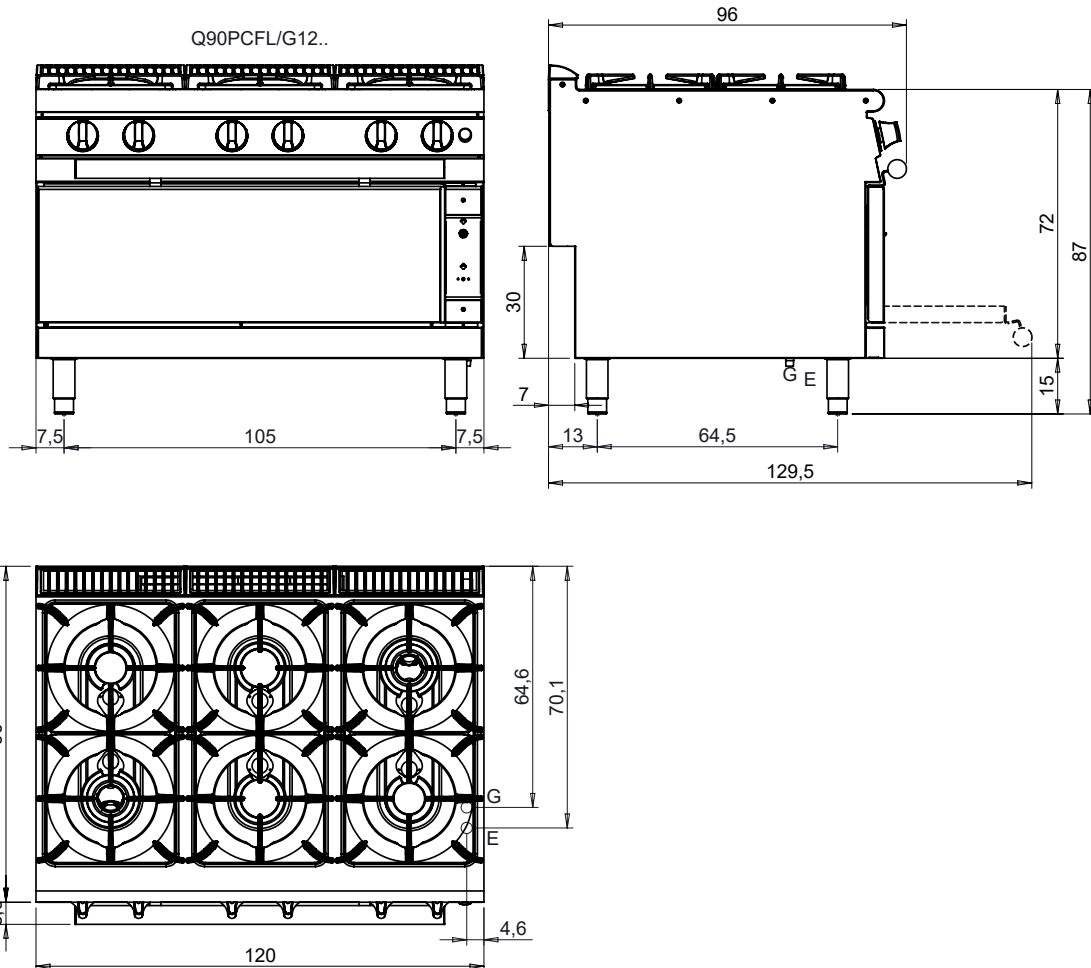

Gas oven

- Thermally insulated stainless steel cooking area (53x70x30 cm), equipped with 3 antitipping guides for 2/1 Gastronorm containers; large oven version 93,7x69,6x39 cm
- Very thick cast iron radiant base plate for efficient heat distribution;
- Perfectly insulated stainless steel door and inner door, fitted on heavy-duty self-balanced hinges;
- Full length thermally insulated ergonomic handle;
- Stabilised flame burner housed below the hearth;
- Pilot burner with piezo-electric and manual ignition;
- Automatic valve with thermocouple for gas safety;
- Thermostatic temperature control from 110 to 330° C;

DIMENSIONS	
Width (mm)	1200
Depth (mm)	900
Height (mm)	900
Gas connection (∅)	3/4"
Electric connection (V/~ /Hz)	
Cold water connection (∅)	
Hot water connection (∅)	

Cold soft water connection (∅)	
Drain (∅)	
Gas power (Mj/hr)	196
Electric power (kW)	
Plate dimensions (mm)	
Tank capacity (L)	
Tank dimensions (mm)	
Internal oven dimensions (mm)	

MODEL

Q90PCFL/G1205

CODE

CR1015729

MISURE IN cm - DIMENSIONS IN cm - ABMESSUNGEN IN cm - MESURES EN cm
 MEDIDAS EN cm - MATEN IN cm - DIMENSIONES EN cm

Legenda - Legende - Key - Légende - Leyenda - Legenda - Legenda