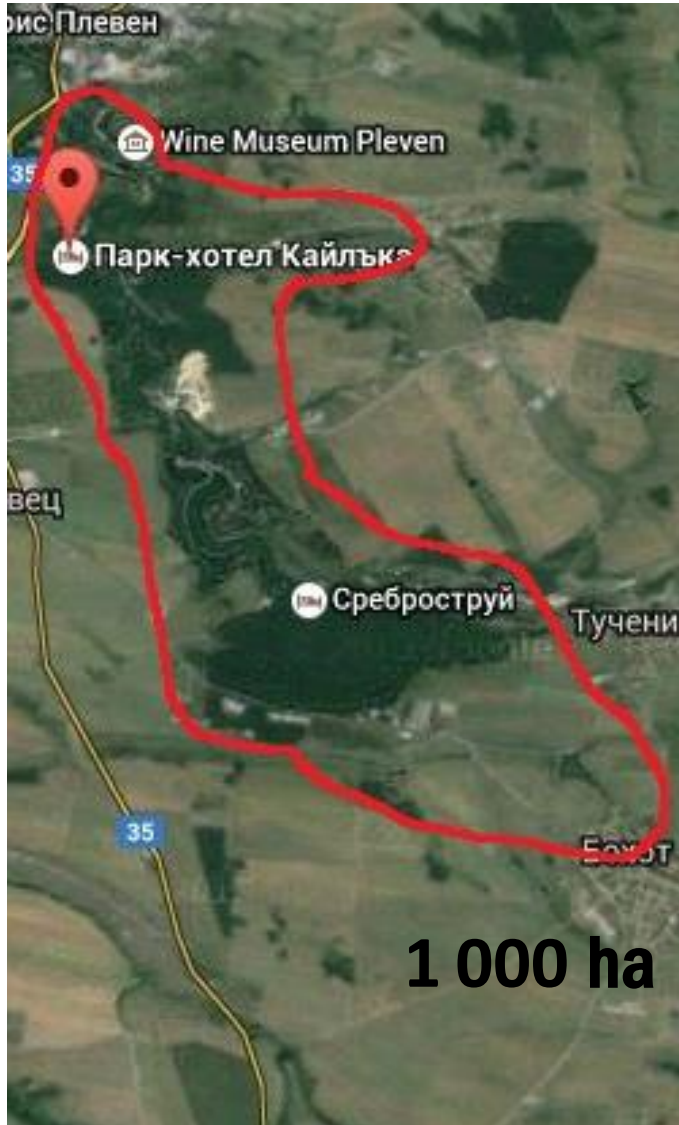

**Interreg
Europe**

European Union | European Regional Development Fund

*Sharing solutions
for better regional policies*

Pleven District & EPO

**12-13 of May
Kick off meeting**

Area: 4 333 km²
Population: 269 760
11 Municipalities

Natural sites: Park Kaylaka

Natural sites: River Canyon Chernelka

Natural sites: Reselets` dolls

Natural sites: Cave Sedlarkata

Museliievo- finds of Paleolithic – 45 000 years BC

Excavations at village Telish – 4-3000 years BC

Excavations at village Sadovets - 4-3000 years BC

Vulchitrun gold treasure – XVI-XII century BC

12.5 kg gold

Ulpiya Eskus – I century

atravel.org

REGION PLEVNA - OLT

Fortress Storgozia – IV century

Nikopol (Ivan Shishman`s) fortress – XI century