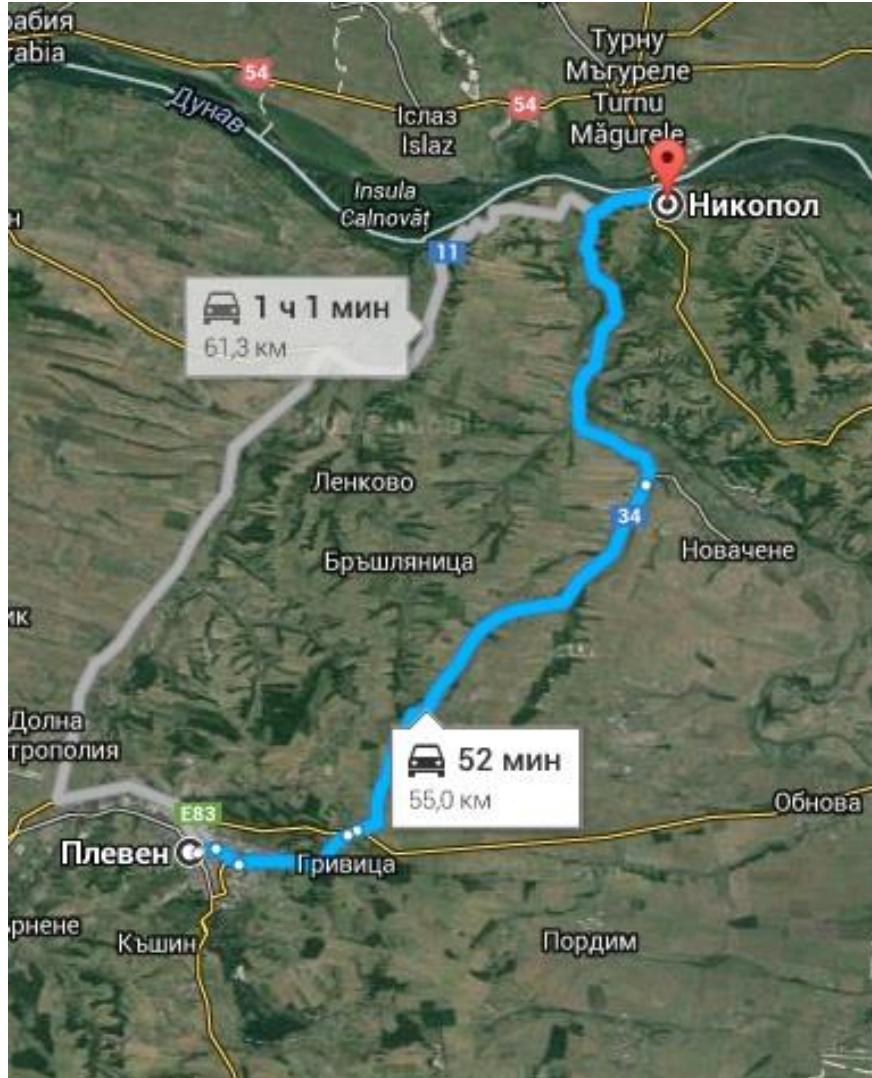

Excavations at village Sadovets - 4-3000 years BC

Vulchitrun gold treasure – XVI-XII century BC

12.5 kg gold

Ulpiya Eskus – I century

atravel.org

REGION PLEVNA - OLT

Fortress Storgozia – IV century

Nikopol (Ivan Shishman`s) fortress – XI century

Nikopol treasure – gold & silver – XIII-XIV century

003 Регионален исторически музей - Плевен

Regional historical Museum - Plevna

**The biggest provincial Museum in Bulgaria – 180 000 museum valuables
7000 m² covered area and 3,7 ha outdoor exposure**