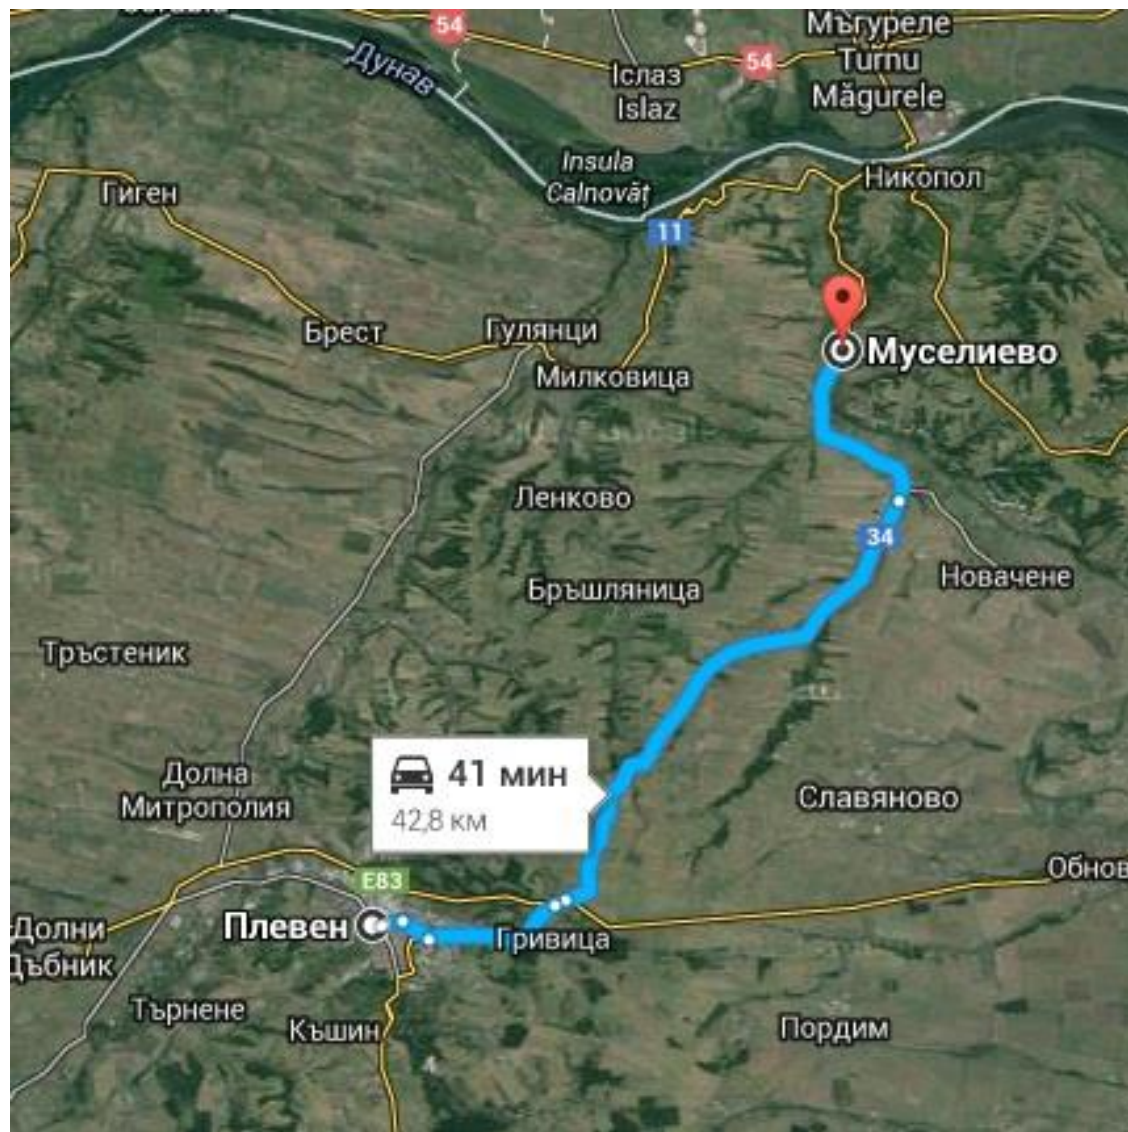

Natural sites: Park Kaylaka

Natural sites: River Canyon Chernelka

Natural sites: Reselets` dolls

Natural sites: Cave Sedlarkata

Museliievo- finds of Paleolithic – 45 000 years BC

Excavations at village Telish – 4-3000 years BC

Excavations at village Sadovets - 4-3000 years BC

Vulchitrun gold treasure – XVI-XII century BC

12.5 kg gold

Ulpiya Eskus – I century

atravel.org

REGION PLEVNA - OLT

Fortress Storgozia – IV century

Nikopol (Ivan Shishman`s) fortress – XI century