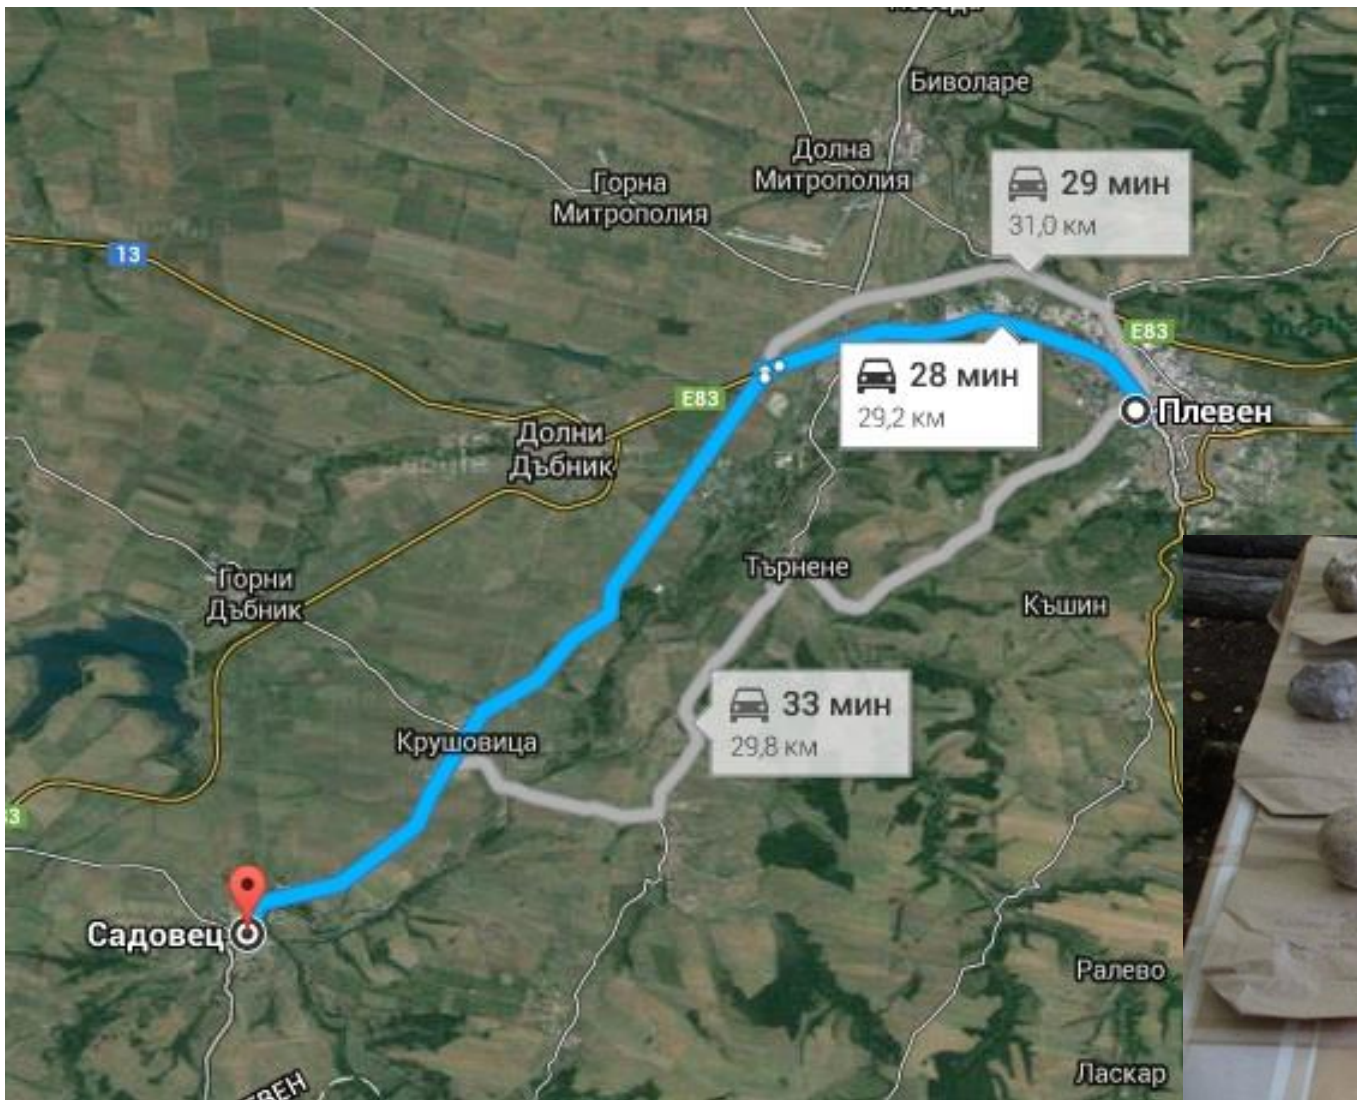

Natural sites: Park Kaylaka

Natural sites: River Canyon Chernelka

Natural sites: Reselets` dolls

Natural sites: Cave Sedlarkata

Museliievo- finds of Paleolithic – 45 000 years BC

Excavations at village Telish – 4-3000 years BC

Excavations at village Sadovets - 4-3000 years BC

Vulchitrun gold treasure – XVI-XII century BC

12.5 kg gold

Ulpiya Eskus – I century

atravel.org

REGION PLEVNA - OLT

Fortress Storgozia – IV century

Nikopol (Ivan Shishman`s) fortress – XI century