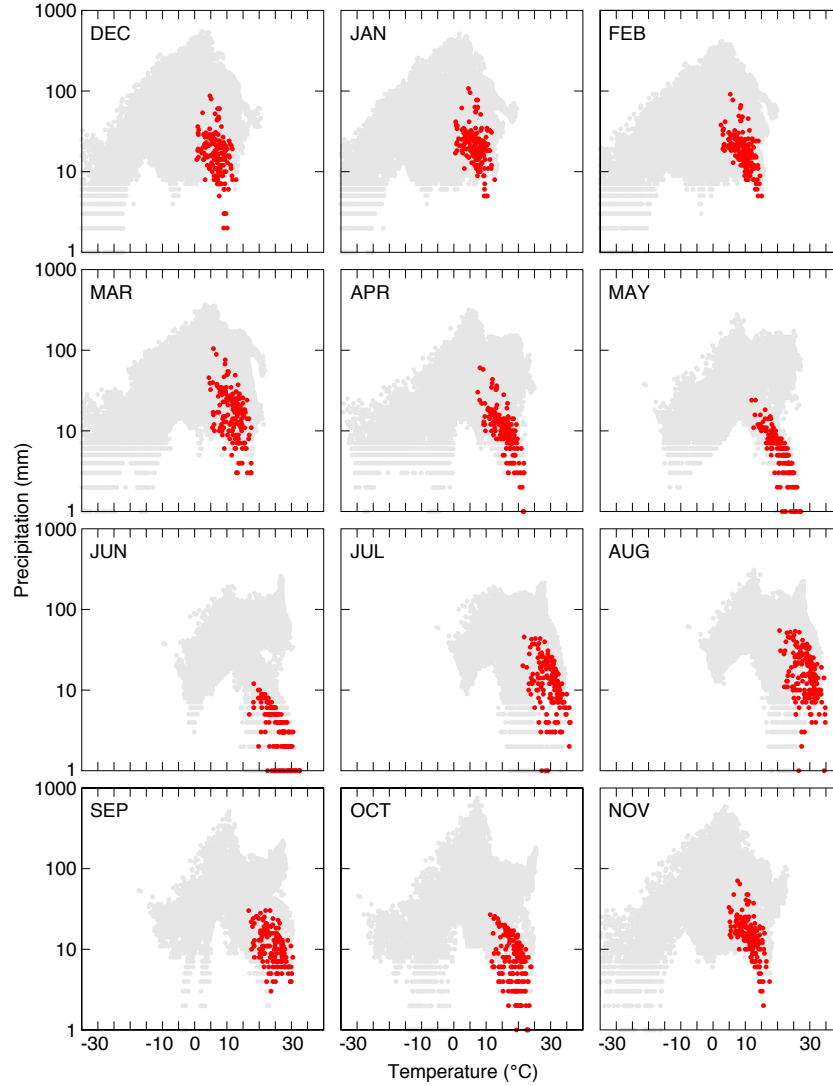

Chrysothamnus paniculatus (Gray) Hall

Accepted name: *Ericameria paniculata* (A. Gray) Rydb.

Common name: desert rabbitbrush

Number of grid points: 168

Primary source(s):

Anderson (1986)

Distribution data for Canada and United States only