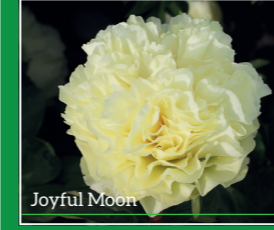

**Internet:**  
[www.r2pioenrozen.nl](http://www.r2pioenrozen.nl)  
[www.peonyshowgarden.com](http://www.peonyshowgarden.com)

Weefselkweek

Buckeye Bell

Weefselkweek

Early Sensation

Faithful Dream

- Albert Crousse
- Alertie
- Alexander Fleming
- Allan Rogers
- Amalia Olson
- America
- Anderson's Kaleidoscope
- Anemoniflora
- Angel Cheeks
- Ann Cousins
- Anne Oveson
- Avalanche
- Avis Varner
- Baroness Schroeder
- Bartzella
- Belgravia
- Bess Bockstoe
- Birthday
- Blonde Vision
- Blushing Princess
- Bowl of Cream
- Bridal Gown
- Bridal Grace
- Bridal Shower
- Bright White
- Brother Chuck
- Buckeye Belle
- Callies Memory
- Camellia White
- Candy Stripe
- Carl G. Klehm
- Carnation Bouquet
- Caroline Constabel
- Catharina Fontijn
- Charles White
- Cheddar Cheese
- Chiffon Parfait
- Christmas Velvet
- Claire du Lune
- Class Act
- Colonel Owens Cousins
- Command Performance
- Coral Charm
- Coral Magic
- Coral Sunset
- Dayton
- Diane Parks
- Dinner Plate
- Do Tell
- Doloradell
- Dr. F.G. Brethour
- Duchesse de Nemours
- Early Sensation
- Eden's Temptation
- Eliza Lundi
- Ellen Cowly

- Elsa Sass
- Etched Salmon
- Evening Star
- Faithful Dream
- Felix Crousse
- Festiva Maxima
- Festiva Pixie
- Festiva Surpreme
- Fiona
- First Arrival
- Flame
- Florence Nicholls
- Fragrant Bouquet
- Fringed Ivory
- Gardenia
- Glory Hallelujah
- Goldmine
- Gordon E. Simonson
- Green Halo
- Green Lotus
- Greenland
- Heavenly Ivory
- Heavenly Masterpiece
- Heavenly White
- Henry Bockstoe
- Henry Sass
- Highlight
- Honey Gold
- Immaculée
- In Full Sail
- Independence Day
- Ivory Escort
- Ivory Victory
- Ivory Whispers
- Jacorma
- Jan van Leeuwen
- Joker
- Joyce Ellen
- Joyful Beginning
- Joyful Moon
- Joyful Romantic
- Juliska
- Just Peachy
- Kansas
- Karl Rosenfield
- Kathy's Touch
- Kayleigh Ann
- Kelway's Glorious
- King's Ransom
- Kingsday
- Lady Alexandra Duff
- Lady Anna
- Lavon
- Lemon Chiffon
- Lois Choice
- Lorelei