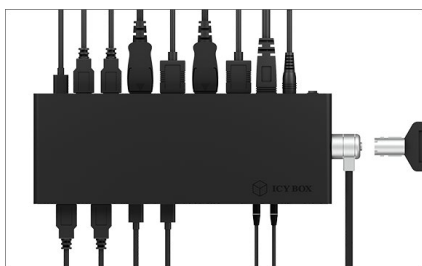

Big flexibility

This high performance DockingStation can be used with both current Windows® and macOS® operating systems. Thus, the IB-DK2245AC is the perfect companion for eager travellers, business and multimedia enthusiasts who want to be prepared for all environments.