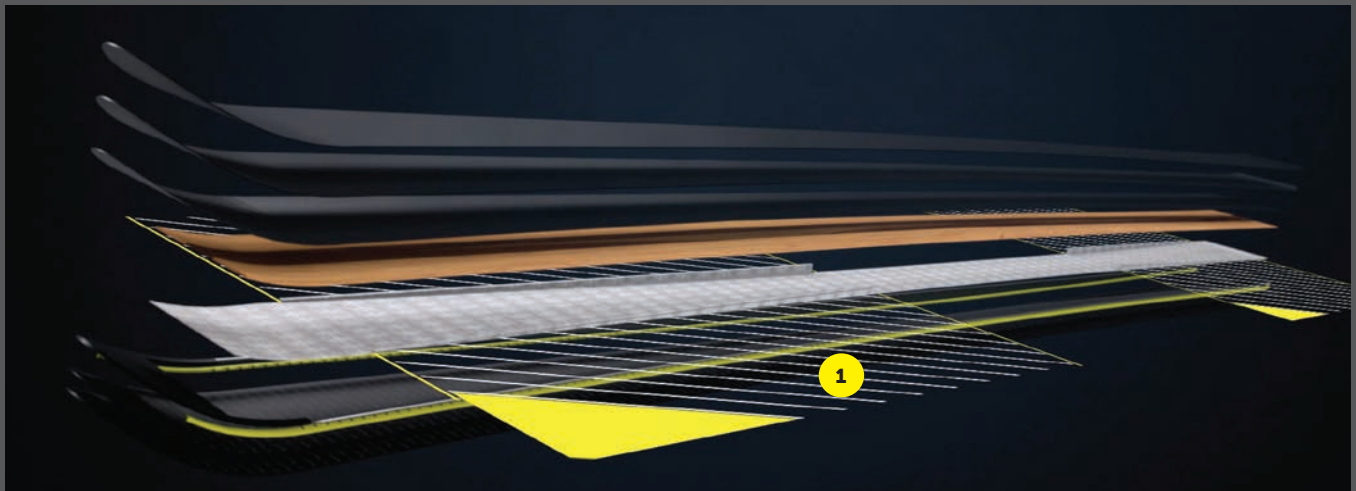

3D.GLASS

Vökl's 3D. GLASS constructions are further refined for 18/19. The enhanced designs can be found on the new Racetiger and Deacon models.

1) 3D.GLASS IS INTEGRATED IN THE TIP AND TAIL OF THE SKI

// flat glass section under the binding making the mid-body softer
// variable turn shape at any speed

2) GLASS ABOVE THE SIDEWALL

// provides additional support for superior edge grip on ice and hard snow

3) VERTICAL GLASS IN TIP & TAIL

// more pop for faster edge to edge changes