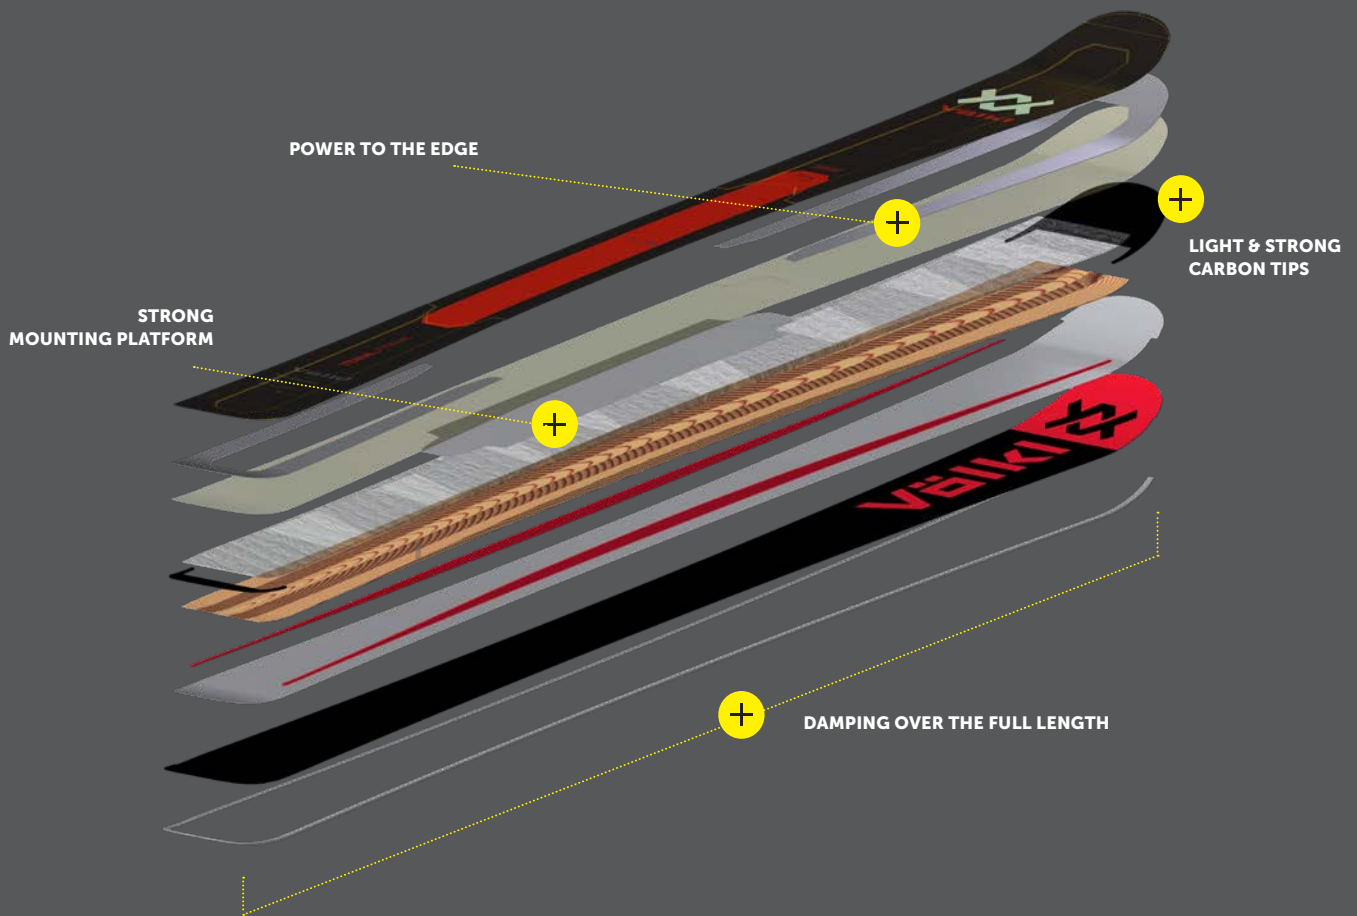

## SECRET

The new Secret features the same Titanal Frame Construction found in the new M5 Mantra, but in a narrower 130-92-113mm shape that is designed to deliver just the right blend of float in softer snow with tenacious edge grip on harder snow. With Tip and Tail Rocker and camber underfoot, our Full Sidewall construction, and a carbon inlay in the tip, the new Secret delivers an unparalleled level of all mountain performance no matter what snow conditions the mountain hands out.

## DEACON 76

The new Deacon 76 is one of 4 new frontside models intended to make firm and even icy conditions more fun. Völkl engineers have developed a 3D.Glass sandwich construction with two layers of fiberglass - one that wraps around the base and extends over the sidewalls, and one that sits just below the metal layer on top. This setup provides more power while allowing a smooth, progressive flex down the entire length of the ski. Combined with a full wood core, vertical sidewall construction and two sheets of titanal, the new Deacon models breathe new life into the frontside ski category.

## VÖLKL ROCKER DESIGNS

// When a rockered ski is going straight ahead, there is less pressure on the tips and tails, making it significantly easier to maneuver.

// As the ski goes on edge, its effective edge length extends – the higher the edge angle, the more effective and engaged the edge becomes. The edge contact grows as needed, automatically engaging more in steep terrain.