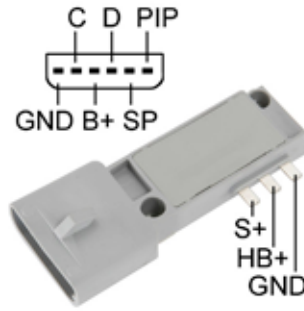

Ignition Module

Ignition Module

Ignition Coil

Pick up Coil

IG-F297

*System: Inductive / Pick up
*One Yellow Grommet

Replaces

AMC : 3240826
FORD : E1AE-12A199A,E1AE-12A244AA
MOTORCRAFT : DY297