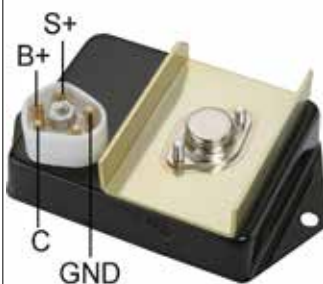

IG-C850

*System: Inductive / Pick up
*5 PINS

Replaces

CHRYSLER :
3438850,3656128,3874020
LUCAS : DAB951