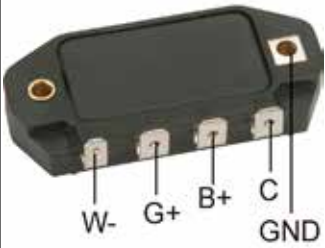

IG-B006H

*System: Inductive / Pick up

Replaces

BOSCH : 9-222-067-016, 9-222-067-017,9-222-067-021...