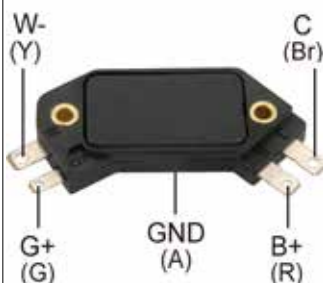

IG-D1906

*System: Inductive / Pick up

Replaces

AMC : 8131941
DELCO : 1875990,830931,9348922,D1906
FIAT : 4419628
LANCIA : 82369531
LUCAS : DAB125
MAGNETI MARELLI : 64833010,BKL1A
PEUGEOT : 5927.89
RENAULT : 7701021955
VALEO(MOTOROLA) : AM2,GM1