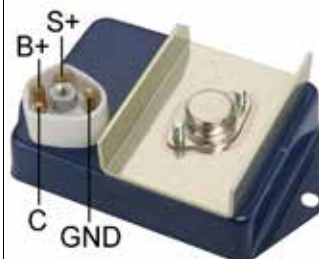

IG-C411

*System: Inductive / Pick up
*4 PINS

Replaces

CHRYSLER :
3656900,3755550,4111850