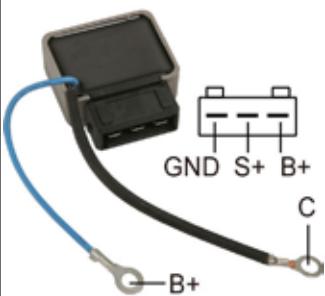

IG-B011

*System: ECU Control Signal (Square Wave)

Replaces

AUDI/VW : 4A0905105,443905105 C,443905105D,443905105E...
HITACHI : CM1T204A,CM1T204B, CM1T204C,CM1T204D...
LUCAS : DAJ121