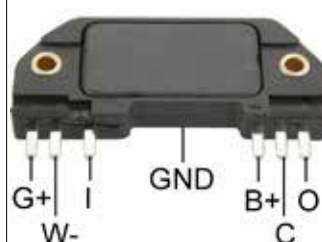

Replaces

- GM** : 10467208,10496123,10799797,10499424

IG-D1941

*System: Inductive / Pick up

Replaces

- DELCO** : 16006886,1976239,D1941
- MAGNETI MARELLI** : 940038524

IG-D1951

*System: Inductive / Pick up / ECU