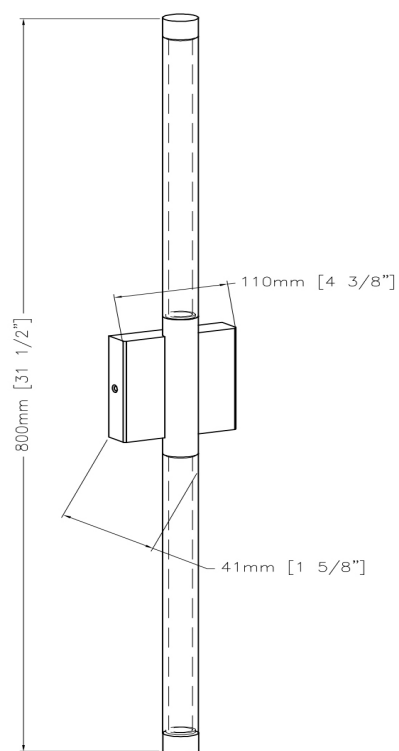

Inner Clear
Dotted Acrylic
with Outer Clear Glass