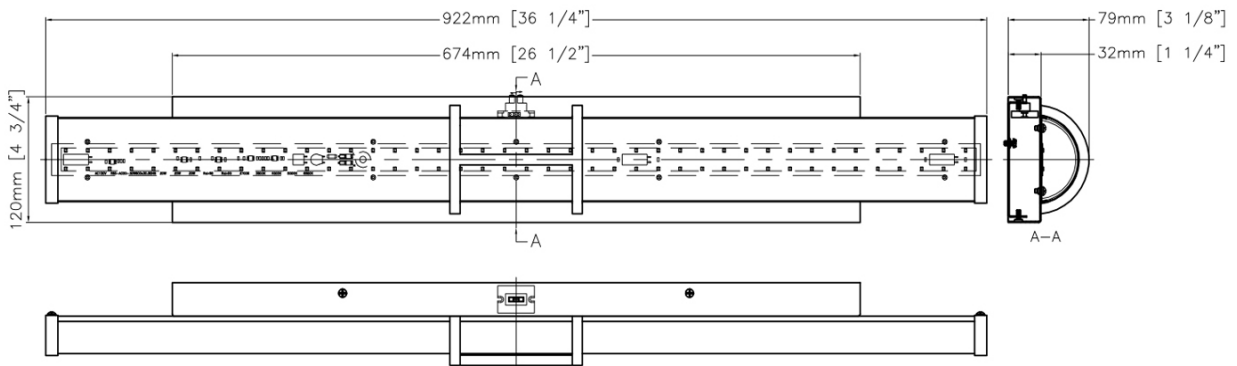

VL7052

VL7053

Vector Collection

VL7355/SG
 Soft Gold with Opal Glass
 30watt - 2115 Lumens
 height 5"
 length 30"
 extension 5 1/2"
 Kelvin Outputs:
 CCT - 3000k/4000k/5000k

VL7354/SG
 Soft Gold with Opal Glass
 24watt - 1690 Lumens
 height 5"
 length 24"
 extension 5 1/2"
 Kelvin Outputs:
 CCT - 3000k/4000k/5000k