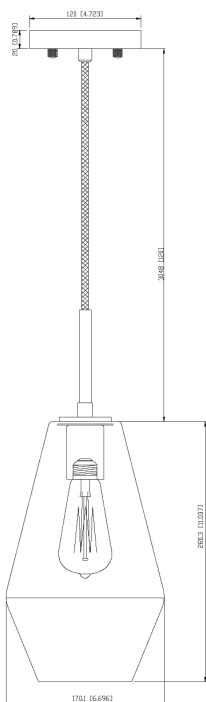

LP1185/MWSG
Black and Soft Gold
5 x 60 W cc Base
ht 13 1/2" width 9"
length 39"

LP1185

PD1149/BK
Black
9 x 60 W Med Base
ht 32 3/4"
Diameter 32 1/2"

PD1143/BK
Black
3 x 60 W Med Base
ht 19 3/4"
Diameter 19"

PD1149

PD1143

LP1155/BK

Black
5 x 60 W Med Base
ht 10 1/4" width 7 1/2"
length 42 3/4"

PD1151/BK

Black
1 x 60 W Med Base
ht 9 1/4" width 7 1/4"
length 7 1/4"

LP1155

LP1151

PD6733/BK/CL
Black
60 watts
ht 9 1/2" width 11 3/4"

PD6732/BK/CL
Black
60 watts
ht 12 1/2" width 6 3/4"

PD6731

PD6733

PD6732

PD2641/WH
White
40 watts LED
ht 2" width 20"

PD2641/BK
Black
40 watts LED
ht 2" width 20"