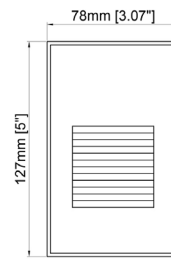

EX7926/BK
Black
Delivered Lumens: 340*
24 watts LED
ht 5 1/4" width 6"
ext 1 1/2"

EX7928

Front View

Side view

Top View

EX7926

Front View

Side view

Top View

EX7938/BK

Black
Delivered Lumens: 980*
18 watts LED
ht 10" width 7"
ext 3 1/4"

EX7937/BK

Black
Delivered Lumens: 960*
18 watts LED
ht 7 1/4" width 7"
ext 3 1/4"

EX7938

EX7937

EX7991/BK

ST7945/WH
White
Delivered Lumens: 180*
3 watts LED
ht 3 1/4" width 5 1/4"

ST7943/WH
White
Delivered Lumens: 180*
3 watts LED
ht 3 1/4" width 5 1/4"

ST7945

Front View

Side view

Top View

ST7943

Front View

Side view

Top View

AC5011/BK
3 port linear canopy
24" length 4 1/2" width

AC5011/WH
3 port linear canopy
24" length 4 1/2" width

AC5011

Nova Collection

AC5012/BK
12 port, 23 1/4" dia

AC5012/WH
12 port, 23 1/4" dia