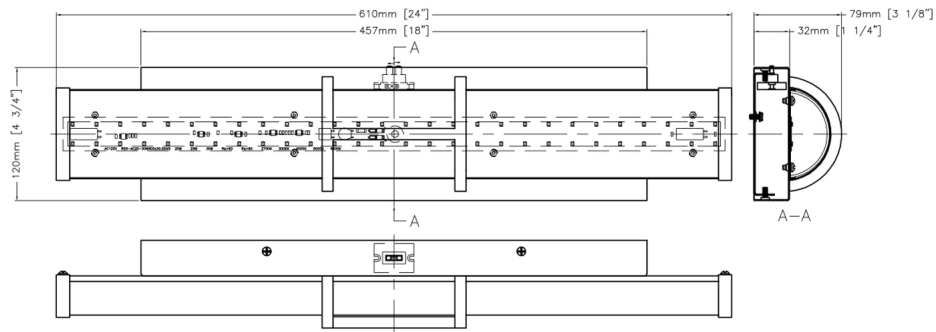

VL7052

VL7053

Vector Collection

VL7355/SG
 Soft Gold with Opal Glass
 30watt - 2115 Lumens
 height 5"
 length 30"
 extension 5 1/2"
 Kelvin Outputs:
 CCT - 3000k/4000k/5000k

VL7354/SG
 Soft Gold with Opal Glass
 24watt - 1690 Lumens
 height 5"
 length 24"
 extension 5 1/2"
 Kelvin Outputs:
 CCT - 3000k/4000k/5000k