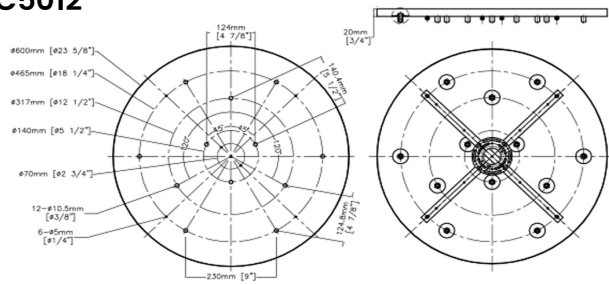

AC5012

AC5019

AC5017

AC5015

AC5013