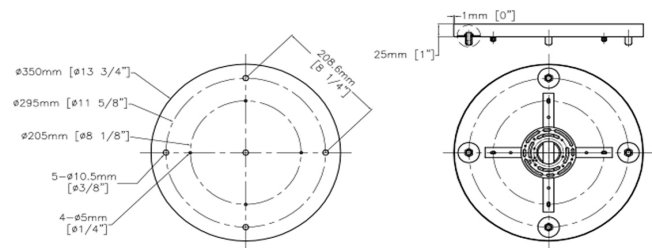

AC5012

AC5019

AC5017

AC5015

AC5013