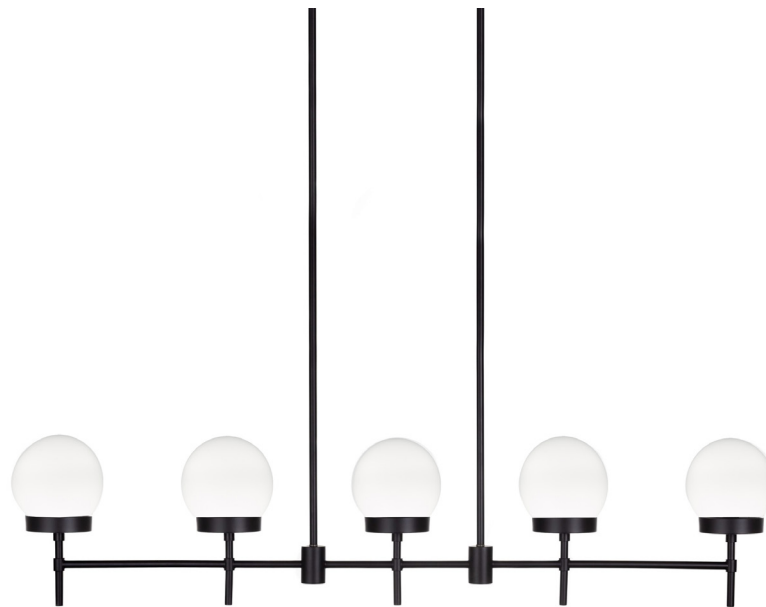

CH3888/BKSG/CL
Black and Soft Gold
Clear Glass
60W 8 x cc Candelabra E12
ht 10 1/2" width 36"

WL3881/BKSG/CL
Black and Soft Gold
Clear Glass
60W 1 x cc Candelabra E12
ht 10 1/2" width 6"
ext 7"

LP3885/BKSG/CL
Black and Soft Gold
Clear Glass
60W 5 x cc Candelabra E12
ht 10 3/4" width 49"
ext 6"

LP3885/BKSG/OP
Black and Soft Gold
Opal Glass
60W 5 x cc Candelabra E12
ht 10 3/4" width 49"
ext 6"

CH3888

WL3881

LP3885

CH3888/BK/CL
Black
Clear Glass
60W 8 x cc Candelabra E12
ht 10 1/2" width 36"

WL3881/BK/CL
Black
Clear Glass
60W 1 x cc Candelabra E12
ht 10 1/2" width 6"
ext 7"

LP3885/BK/CL
Black
Clear Glass
60W 5 x cc Candelabra E12
ht 10 3/4" width 49"
ext 6"

CH3888

WL3881

LP3885

CH3888/BK/OP
Black
Opal Glass
60W 8 x cc Candelabra E12
ht 10 1/2" width 36"

WL3881/BK/OP
Black
Opal Glass
60W 1 x cc Candelabra E12
ht 10 1/2" width 6"
ext 7"

LP3885/BK/OP
Black
Opal Glass
60W 5 x cc Candelabra E12
ht 10 3/4" width 49"
ext 6"

CH3888

WL3881

LP3885

CH6758/BK

Black with Clear Glass
8 x 60 W cc Base
ht 20" diameter 36"

WL6751/BK

Black with Clear Glass
1 x 60 W cc Base
ht 24 3/4" width 5"
ext 6 1/2"