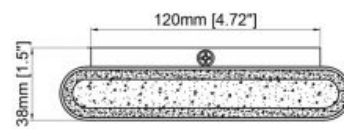

EX7926/BK
Black
Delivered Lumens: 340*
24 watts LED
ht 5 1/4" width 6"
ext 1 1/2"

EX7928

Front View

Side view

Top View

EX7926

Front View

Side view