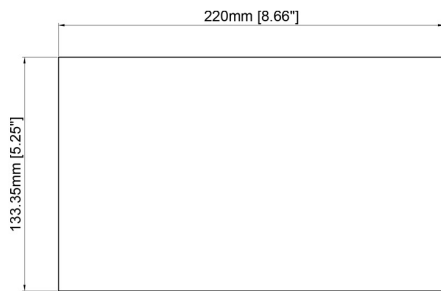

EX7928

Front View