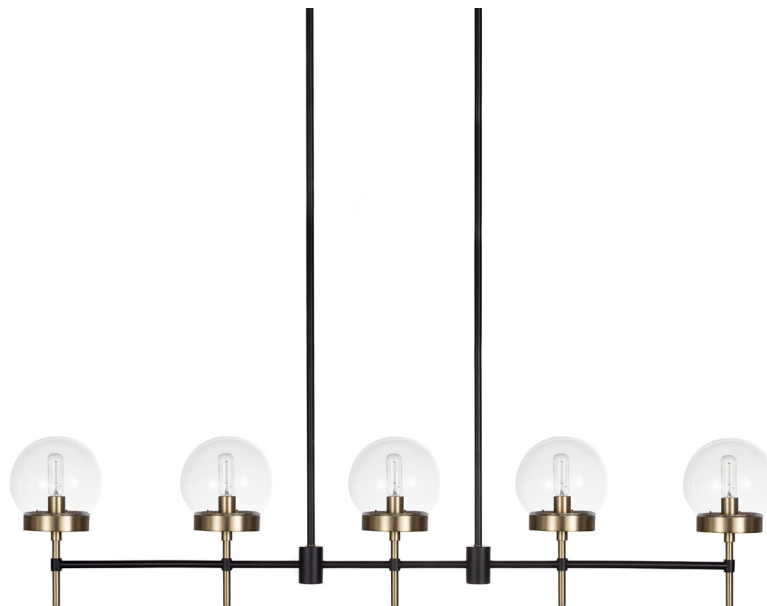

CH3888/BKSG/CL
Black and Soft Gold
Clear Glass
60W 8 x cc Candelabra E12
ht 10 1/2" width 36"

WL3881/BKSG/CL
Black and Soft Gold
Clear Glass
60W 1 x cc Candelabra E12
ht 10 1/2" width 6"
ext 7"

LP3885/BKSG/CL
Black and Soft Gold
Clear Glass
60W 5 x cc Candelabra E12
ht 10 3/4" width 49"
ext 6"