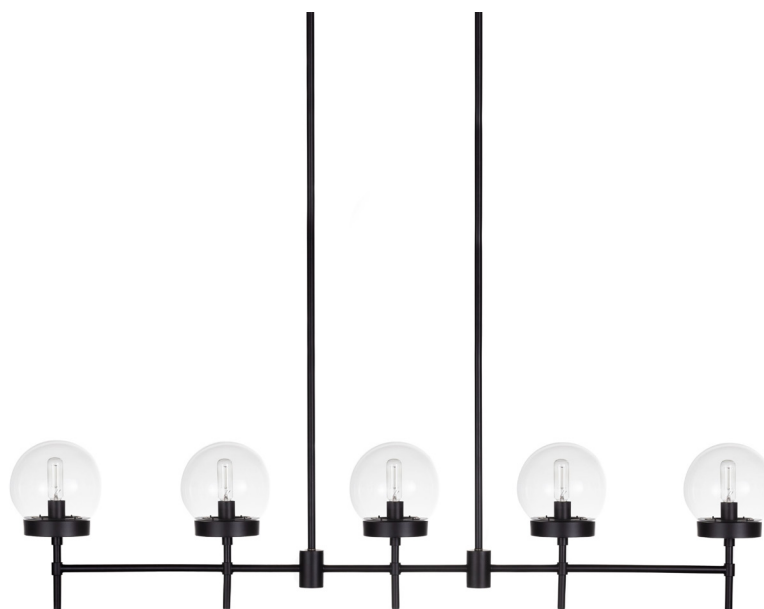

CH3888/BKSG/CL
Black and Soft Gold
Clear Glass
60W 8 x cc Candelabra E12
ht 10 1/2" width 36"

WL3881/BKSG/CL
Black and Soft Gold
Clear Glass
60W 1 x cc Candelabra E12
ht 10 1/2" width 6"
ext 7"

LP3885/BKSG/CL
Black and Soft Gold
Clear Glass
60W 5 x cc Candelabra E12
ht 10 3/4" width 49"
ext 6"

LP3885/BKSG/OP
Black and Soft Gold
Opal Glass
60W 5 x cc Candelabra E12
ht 10 3/4" width 49"
ext 6"

CH3888

WL3881

LP3885

CH3888/BK/CL
Black
Clear Glass
60W 8 x cc Candelabra E12
ht 10 1/2" width 36"

WL3881/BK/CL
Black
Clear Glass
60W 1 x cc Candelabra E12
ht 10 1/2" width 6"
ext 7"

LP3885/BK/CL
Black
Clear Glass
60W 5 x cc Candelabra E12
ht 10 3/4" width 49"
ext 6"

CH3888

WL3881

LP3885

CH3888/BK/OP
Black
Opal Glass
60W 8 x cc Candelabra E12
ht 10 1/2" width 36"

WL3881/BK/OP
Black
Opal Glass
60W 1 x cc Candelabra E12
ht 10 1/2" width 6"
ext 7"