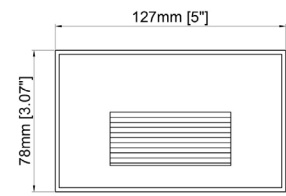

ST7945

Front View