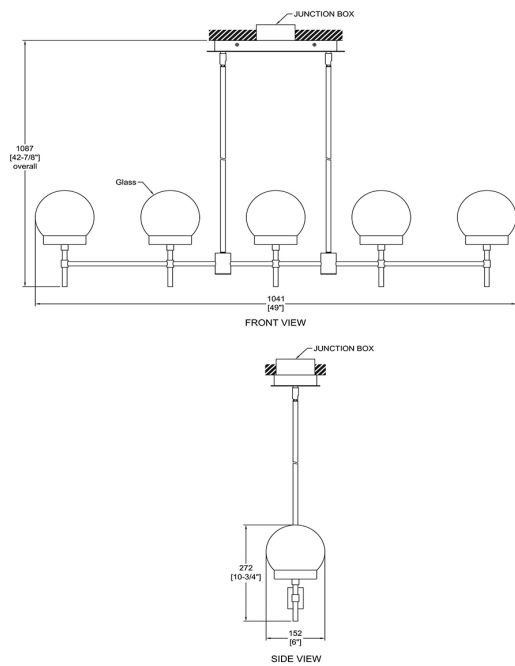

LP3885/BK/OP
Black
Opal Glass
60W 5 x cc Candelabra E12
ht 10 3/4" width 49"
ext 6"

CH3888

WL3881

LP3885

CH6758/BK

Black with Clear Glass
8 x 60 W cc Base
ht 20" diameter 36"

WL6751/BK

Black with Clear Glass
1 x 60 W cc Base
ht 24 3/4" width 5"
ext 6 1/2"