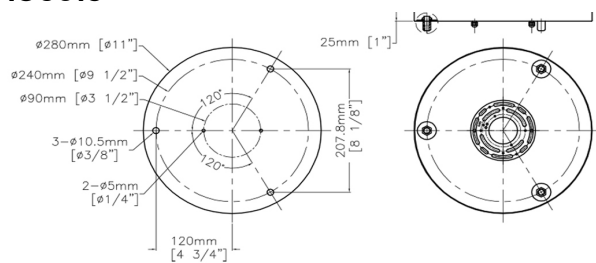

AC5012

AC5019

AC5017

AC5015

AC5013