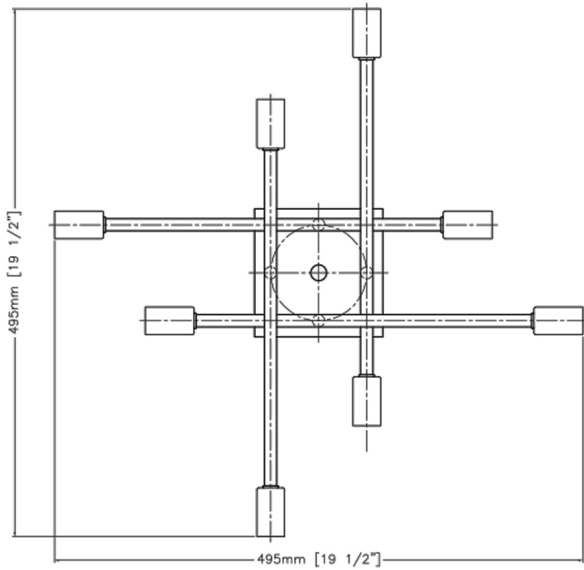

302-108

102-106