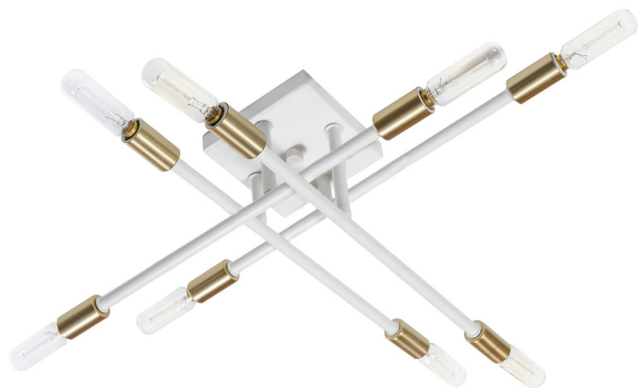

302-108/WH/SG
Matte White and Soft Gold
8 x 60 W Med Base
ht 4 3/4" width 19 1/2"

102-106/WH/SG
Matte White and Soft Gold
6 x 60 W Med Base
ht 7" width 21 3/4"