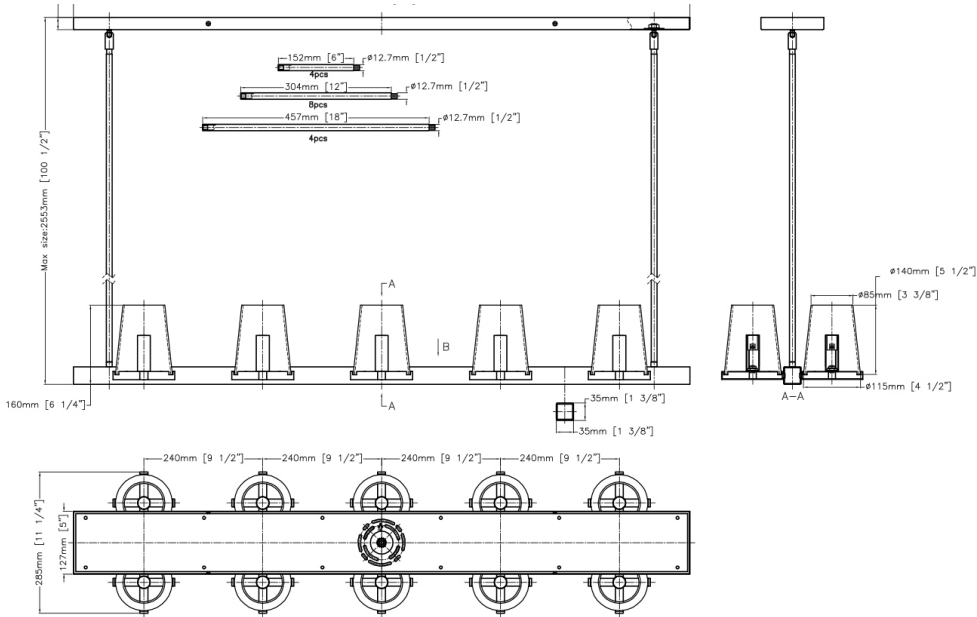

LP6750/BK

Black with Clear Glass
10 x 60 W cc Base
ht 15" width 11 1/4"
Length 49"

CH6758

WL6751

LP6750

Saskia Collection

PD7011/BK/OP

Black
 Inner Opal Acrylic with Outer Clear Glass
 ht 21"
 7 Watts LED - 220 Lumens