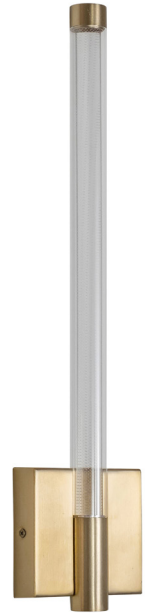

WL7013/SG/CL
Soft Gold
Inner Clear Dotted Acrylic with Outer Clear Glass
ht 16"
7 Watts LED - 220 Lumens