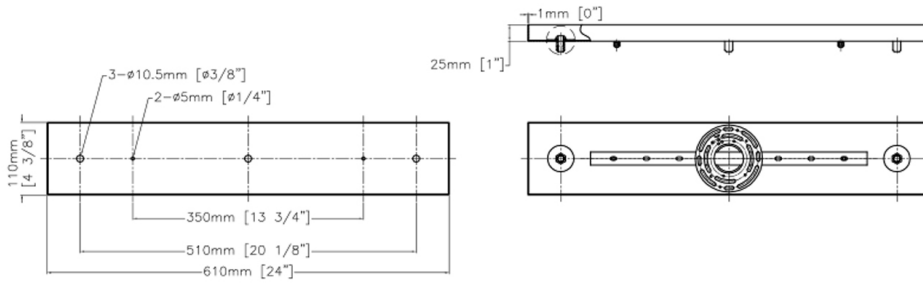

Side view

Top View

AC5011/BK
3 port linear canopy
24" length 4 1/2" width

AC5011/WH
3 port linear canopy
24" length 4 1/2" width

AC5011

Nova Collection

AC5012/BK
12 port, 23 1/4" dia

AC5012/WH
12 port, 23 1/4" dia