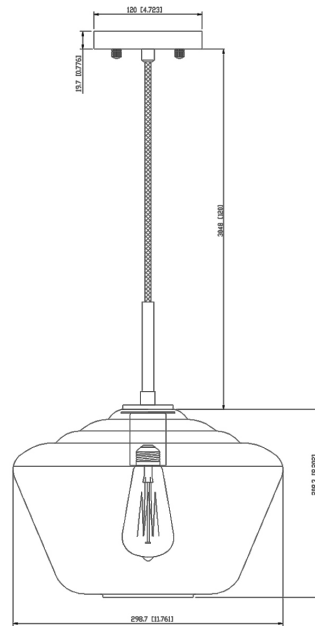

PD6733/BK/CL
Black
60 watts
ht 9 1/2" width 11 3/4"

PD6732/BK/CL
Black
60 watts
ht 12 1/2" width 6 3/4"

PD6731

PD6733

PD6732

PD2641/WH
White
40 watts LED
ht 2" width 20"

PD2641/BK
Black
40 watts LED
ht 2" width 20"