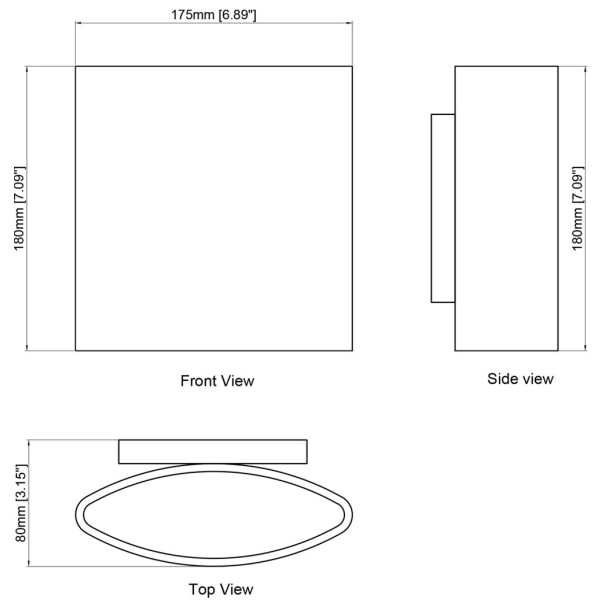

EX7926/BK
Black
Delivered Lumens: 340*
24 watts LED
ht 5 1/4" width 6"
ext 1 1/2"

EX7928

Front View

Side view

Top View

EX7926

Front View

Side view

Top View

EX7938/BK

Black
Delivered Lumens: 980*
18 watts LED
ht 10" width 7"
ext 3 1/4"

EX7937/BK

Black
Delivered Lumens: 960*
18 watts LED
ht 7 1/4" width 7"
ext 3 1/4"

EX7938

EX7937

EX7991/BK

Side view

Top View

AC5011/BK
3 port linear canopy
24" length 4 1/2" width

AC5011/WH
3 port linear canopy
24" length 4 1/2" width

AC5011

Nova Collection

AC5012/BK
12 port, 23 1/4" dia

AC5012/WH
12 port, 23 1/4" dia