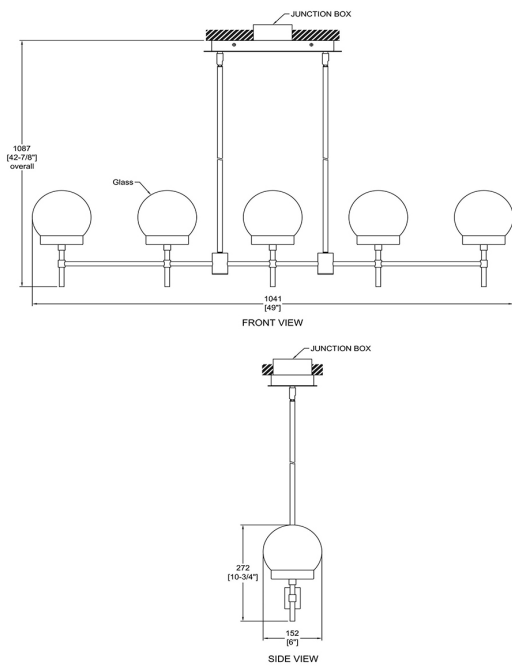

LP3885/BK/CL
Black
Clear Glass
60W 5 x cc Candelabra E12
ht 10 3/4" width 49"
ext 6"

CH3888

WL3881

LP3885

CH3888/BK/OP
Black
Opal Glass
60W 8 x cc Candelabra E12
ht 10 1/2" width 36"

WL3881/BK/OP
Black
Opal Glass
60W 1 x cc Candelabra E12
ht 10 1/2" width 6"
ext 7"