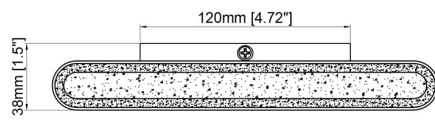

EX7926/BK
Black
Delivered Lumens: 340*
24 watts LED
ht 5 1/4" width 6"
ext 1 1/2"

EX7928

Front View

Side view

Top View

EX7926

Front View

Side view