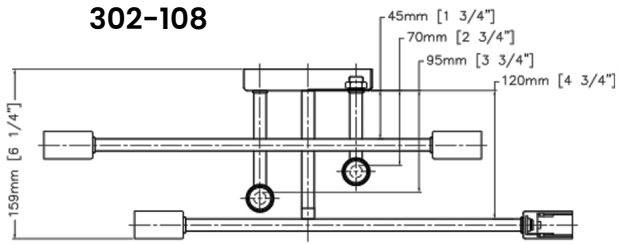

302-108

102-106