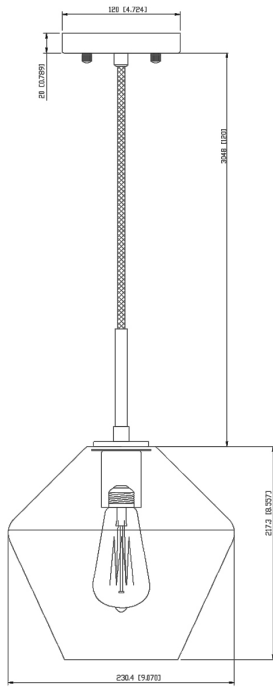

PD6733/BK/CL
Black
60 watts
ht 9 1/2" width 11 3/4"

PD6732/BK/CL
Black
60 watts
ht 12 1/2" width 6 3/4"

PD6731

PD6733

PD6732

PD2641/WH
White
40 watts LED
ht 2" width 20"

PD2641/BK
Black
40 watts LED
ht 2" width 20"