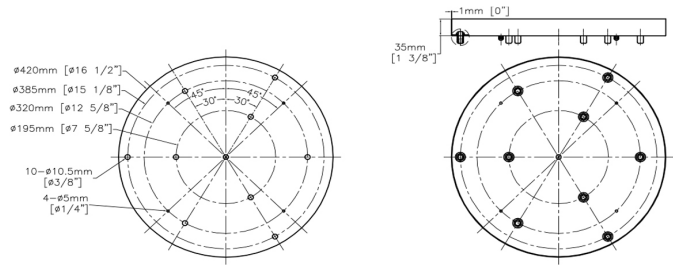

AC5012

AC5019

AC5017

AC5015

AC5013