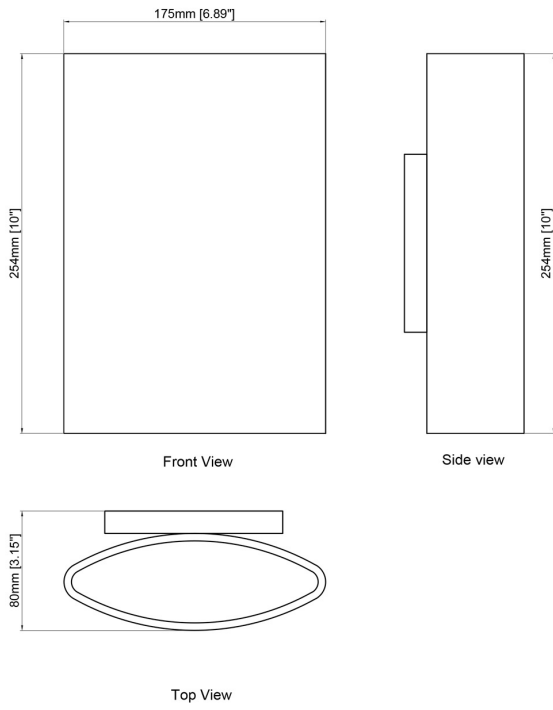

EX7911

Front View

Side view

Top View

EX7928/WH
White
Delivered Lumens: 640*
24 watts LED
ht 5 1/4" width 8 3/4"
ext 1 1/2"

EX7926/WH
White
Delivered Lumens: 385*
24 watts LED
ht 5 1/4" width 6"
ext 1 1/2"

EX7928/BK
Black
Delivered Lumens: 560*
24 watts LED
ht 5 1/4" width 8 3/4" ext 1 1/2"

EX7926/BK
Black
Delivered Lumens: 340*
24 watts LED
ht 5 1/4" width 6"
ext 1 1/2"

EX7928

Front View

Side view

Top View

EX7926

Front View

Side view

Top View

EX7938/BK

Black
Delivered Lumens: 980*
18 watts LED
ht 10" width 7"
ext 3 1/4"

EX7937/BK

Black
Delivered Lumens: 960*
18 watts LED
ht 7 1/4" width 7"
ext 3 1/4"

EX7938

EX7937

EX7991/BK

Side view

Top View

AC5011/BK
3 port linear canopy
24" length 4 1/2" width

AC5011/WH
3 port linear canopy
24" length 4 1/2" width

AC5011

Nova Collection

AC5012/BK
12 port, 23 1/4" dia

AC5012/WH
12 port, 23 1/4" dia