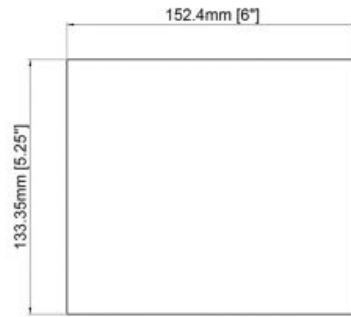

EX7926/BK
Black
Delivered Lumens: 340*
24 watts LED
ht 5 1/4" width 6"
ext 1 1/2"

EX7928

Front View

Side view

Top View

EX7926

Front View

Side view

Top View

EX7938/BK

Black
Delivered Lumens: 980*
18 watts LED
ht 10" width 7"
ext 3 1/4"

EX7937/BK

Black
Delivered Lumens: 960*
18 watts LED
ht 7 1/4" width 7"
ext 3 1/4"

EX7938

EX7937

EX7991/BK