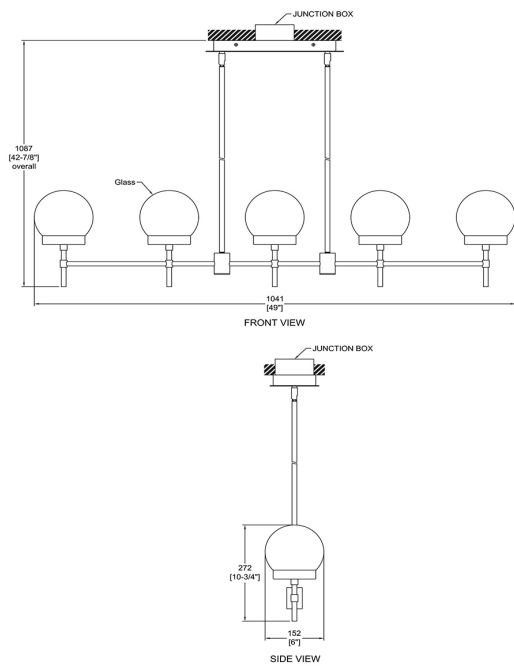

LP3885/BKSG/OP
Black and Soft Gold
Opal Glass
60W 5 x cc Candelabra E12
ht 10 3/4" width 49"
ext 6"

CH3888

WL3881

LP3885

CH3888/BK/CL
Black
Clear Glass
60W 8 x cc Candelabra E12
ht 10 1/2" width 36"

WL3881/BK/CL
Black
Clear Glass
60W 1 x cc Candelabra E12
ht 10 1/2" width 6"
ext 7"