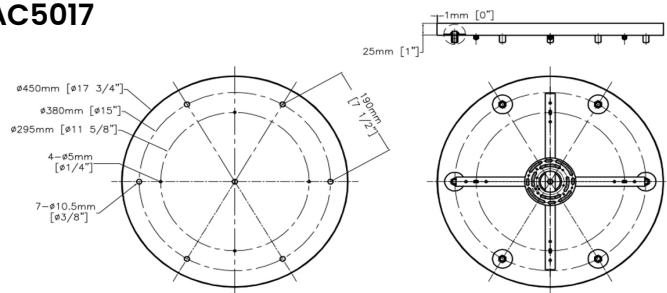

AC5012

AC5019

AC5017

AC5015

AC5013