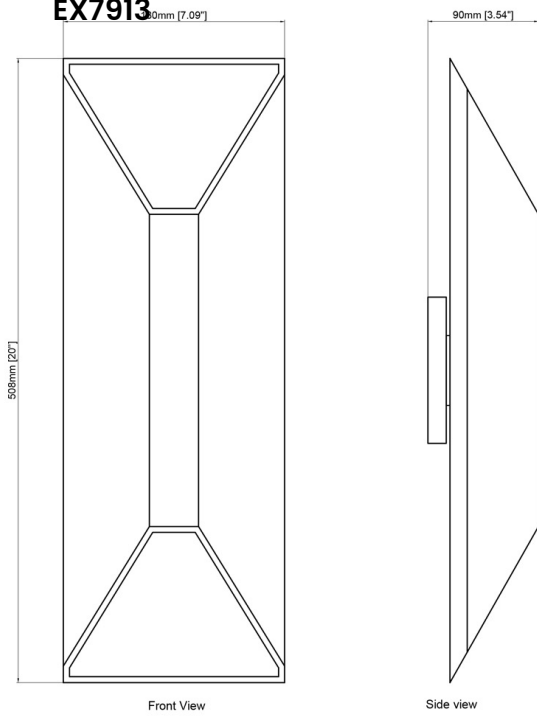

VL7462

EX7913/BK

Black
Delivered Lumens: 1300*
24 watts LED
ht 20" width 7"
ext 3 1/2"

EX7912/BK

Black
Delivered Lumens: 800*
18 watts LED
ht 16" width 7"
ext 3 1/2"

EX7911/BK

Black
Delivered Lumens: 670*
12 watts LED
ht 12" width 7"
ext 3 1/2"

EX7913

Front View

Side view

Top View

EX7912

Front View

Side view

Top View