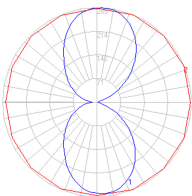

### Dimensions

### Light distribution

Direct/Indirect

Red = Max Cd. Through Vertical plane

Blue = Max Cd. Through Horizontal plane