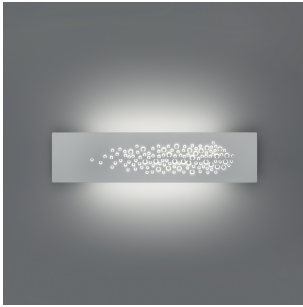

Islet wall

1627028A

SPECIFICATIONS

Design By

Mikko Laakkonen

Collection

Design

Specifications

Delivered lumens	1146lm
Light output ratio	71lm/W
Power consumption	16W
Led type	13W Array*
CCT (Correlated Color Temperature)	3000K
CRI (Color Rendering Index)	>80
Life expectancy	50000Hrs
Control type	Dimmable 2-Wire**
Input Voltage	120-277V
Driver	HATCH - 1 x XTC32-0700P-UNV-I

**Reverse or forward phase (120v only)

Colors & Finishes

☐ White

Materials

- Body & diffuser in thermoplastic
- Metal back plate

Features & Accessories

Dimensions