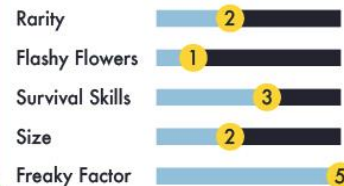

Orchid-ometer