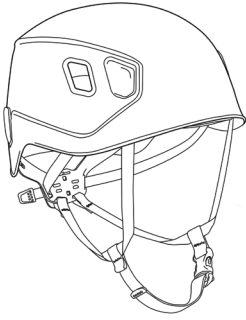

Maintenance is made easier and product life is optimized, thanks to three components - shell, liner and headband - that are completely removable and interchangeable.

The FLIP&FIT system allows the headband to be positioned low on the head, allowing for a more secure fit. The system allows the headband size to be easily adjusted by an instructor or user.

Lateral adjustment allows the headband size to be reduced and makes it easier for smaller sizes to keep the helmet centered on the head.

NEW
2021

Headband for PANGA® helmet

Headband for PANGA helmet (pack of 5)

Replacement headband for PANGA helmet optimizes the life of the helmet. The FLIP&FIT system allows low positioning of the headband and secure helmet fit on the head, as well as easy adjustment by the instructor or user. Equipment management is facilitated by the single-size helmet, which can be adjusted to fit smaller heads. The headband folds away for protection during transport or storage.