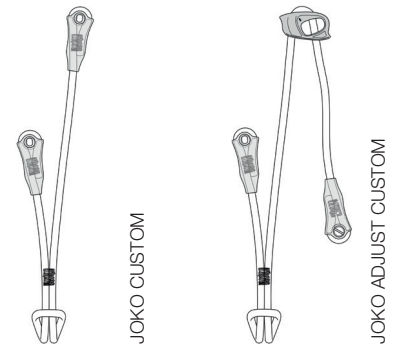

JOKO adventure park lanyards

Petzl Custom can customize the lanyard's color and length, and offers a choice of a single or double arm. Choice of terminations and harness connection types are also possible. Connectors and TRAC trolleys can be pre-installed for a ready-to-use solution.

Dynamic rope LEAD 9.8 mm and semi-static rope TOP 9.8 mm

Petzl Custom ropes are entirely customizable to respond to your structural needs. The ropes are available in three different colors and it is possible to order a custom-length rope (by the meter, from 2 to 500 meters).