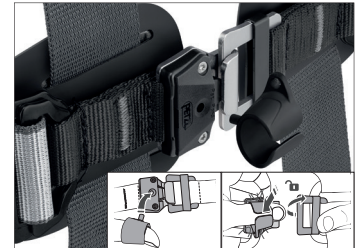

The FAST LT PIN-LOCK automatic waistbelt buckle can only be unlocked with a special tool, limiting the risk of the user opening the buckle.

NEW
2021