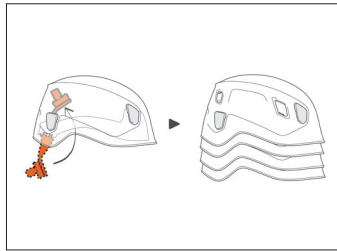

Indiana'ventures in Saint-Paul-en-Chablais, Haute Savoie, France © 2020 - Petzl Distribution - Lafouche-Indiana'Ventures

Versatile Helmets

NEW
2021

PANGA®

Easy-to-use and durable helmet (pack of 5)

PANGA is a durable, easy-to-use helmet designed for group and club use. The FLIP&FIT system allows low positioning of the headband and secure helmet fit on the head, as well as easy adjustment by the instructor or user. Equipment management is facilitated by the single-size helmet, which can be adjusted to fit smaller heads. It features a thick shell designed to resist impacts and scratches. Its headband folds away for protection during transport or storage. Maintenance is made easier and product life is optimized, thanks to three components - shell, liner and headband - that are completely removable and interchangeable. PANGA is available in five colors and comes in packs of five.

Maintenance is made easier and product life is optimized, thanks to three components - shell, liner and headband - that are completely removable and interchangeable.

The FLIP&FIT system allows the headband to be positioned low on the head, allowing for a more secure fit. The system allows the headband size to be easily adjusted by an instructor or user.