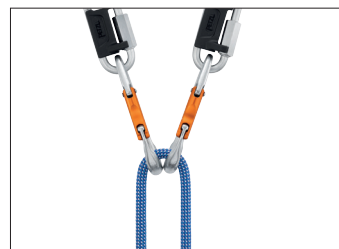

To be installed on an existing anchor system with quick links (not included).

NEW
2020