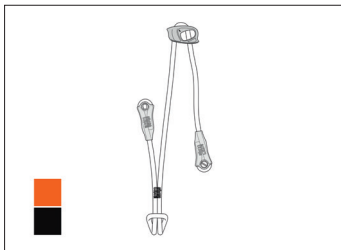

Petzl Custom offers the lanyard with a single or double arm, as well as the choice of color in orange or black.