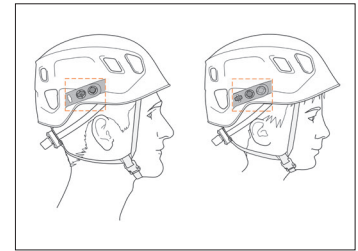

Indiana'ventures in Saint-Paul-en-Chablais, Haute Savoie, France © 2020 - Petzl Distribution - Lafouche-Indiana'Ventures

Versatile Helmets

NEW
2021

PANGA®

Easy-to-use and durable helmet (pack of 5)

PANGA is a durable, easy-to-use helmet designed for group and club use. The FLIP&FIT system allows low positioning of the headband and secure helmet fit on the head, as well as easy adjustment by the instructor or user. Equipment management is facilitated by the single-size helmet, which can be adjusted to fit smaller heads. It features a thick shell designed to resist impacts and scratches. Its headband folds away for protection during transport or storage. Maintenance is made easier and product life is optimized, thanks to three components - shell, liner and headband - that are completely removable and interchangeable. PANGA is available in five colors and comes in packs of five.

Maintenance is made easier and product life is optimized, thanks to three components - shell, liner and headband - that are completely removable and interchangeable.

The FLIP&FIT system allows the headband to be positioned low on the head, allowing for a more secure fit. The system allows the headband size to be easily adjusted by an instructor or user.