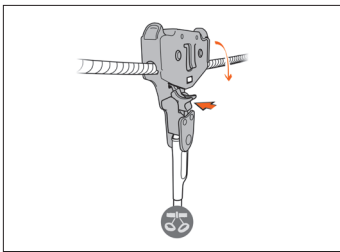

The ergonomic opening system allows the client to easily install the trolley on the cable with one hand.

Excellent grip makes it comfortable for the client to manipulate.

Two positioning support grooves for the connectors limit abrasion from the cable.