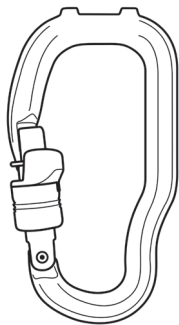

NEW
2021

Impact Surfaces for TRAC Trolleys

Replacement impact surfaces for TRAC CLUB and TRAC GUIDE trolleys extend the life of the trolley. They limit the risk of pinched fingers and help position the connectors in order to reduce abrasion from the cable.

NEW
2021

Carabiner for TRAC GUIDE Trolley

Replacement carabiner that extends the life of the TRAC GUIDE trolley. Its ergonomic shape allows the guide to very quickly install the carabiner/trolley unit on the cable with just one hand. Reinforced construction provides greater resistance to damp and salty environments.

NEW
2021

CARITRAC

Storage accessory for TRAC trolleys

Designed for adventure parks, CARITRAC is an accessory that is installed on the webbing of the harness for easy storage of a TRAC trolley. Its ergonomic shape allows the client or guide to very rapidly place the trolley on the harness. CARITRAC is not PPE.