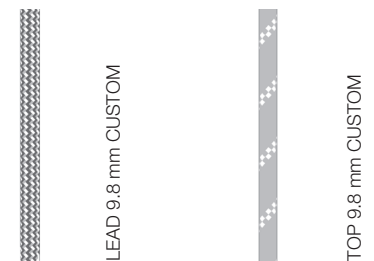

Reference	
PANGA® CUSTOM	A030XY	Customizable PANGA helmet (pack of 5)
BOREO® CLUB CUSTOM	A042XY	Customizable BOREO CLUB helmet (pack of 4)
JOKO CUSTOM	L036XY	Customizable rope lanyard for adventure parks
JOKO ADJUST CUSTOM	L037XY	Customizable adjustable rope lanyard for adventure parks
LEAD 9.8 mm CUSTOM	R063XY	9.8 mm diameter dynamic rope for lead and top-rope climbing
TOP 9.8 mm CUSTOM	R064XY	9.8 mm diameter low-stretch kernmantle rope for top-rope climbing