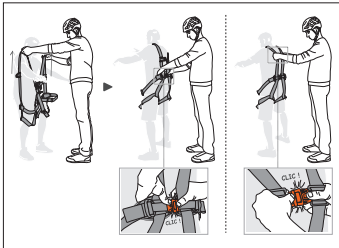

SWAN EASYFIT STEEL is a full-body harness designed for adventure parks. Color-coded straps make it easier to put on. Equipped with a FAST LT PIN-LOCK buckle to secure harness fastening; the PIN-LOCK locking system can only be opened by the guide with a special tool. The raised position of the connection point limits the risk of the client flipping. Its durability makes for easy maintenance and extended product life. The single size and identification areas simplify equipment inventory management.

Installation on the client is facilitated, thanks to the FAST automatic buckles at the rear of the harness.

The wide ventral attachment point facilitates installation of the JOKO or AVENTEX lanyards and allows for a quick visual check. The raised position of the attachment point limits the risk of the client flipping.

The ergonomic captive carabiner allows the guide to quickly install the trolley on the cable with one hand.

Because the system allows the carabiner to pivot, the trolley remains in position on the cable when it makes contact with the end brake of the zip line.