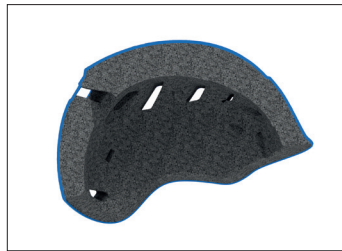

Petzl Custom offers customized BOREO CLUB helmets. They come in a selection of sizes and shell colors.

Stickers with a logo and/or standard markings can be printed.

NEW
2021

PICCHU

Children's helmet with enhanced protection

Designed for children, the PICCHU helmet features a hard outer shell to resist impacts and scratches. Head-covering design provides enhanced protection against lateral, frontal and rear impact. Ventilated and designed for children, making it comfortable to wear.