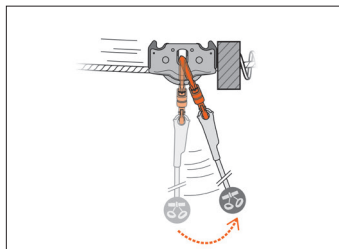

The ergonomic opening system allows the client to easily install the trolley on the cable with one hand.

Excellent grip makes it comfortable for the client to manipulate.

Two positioning support grooves for the connectors limit abrasion from the cable.

NEW
2021

TRAC GUIDE

Trolley with optimal durability for adventure parks

TRAC GUIDE is a trolley designed for adventure parks. Featuring an ergonomic captive carabiner, it allows the guide or monitor to quickly install the trolley on the cable with one hand. Because the carabiner pivots, the trolley remains in position on the cable when it makes contact with the end brake of the zip line. The ends are equipped with protective impact surfaces to reduce the risk of pinched fingers, and two connector support grooves to help to avoid abrasion from the cable. The JOKO and AVENTEX lanyards and the trolley are directly integrated to reduce the risk of separation or loss. The carabiner's reinforced construction provides greater resistance to damp and salty environments. Product life is extended thanks to extremely durable bearings and removable impact surfaces available as spare parts.

The ergonomic captive carabiner allows the guide to quickly install the trolley on the cable with one hand.

Because the system allows the carabiner to pivot, the trolley remains in position on the cable when it makes contact with the end brake of the zip line.