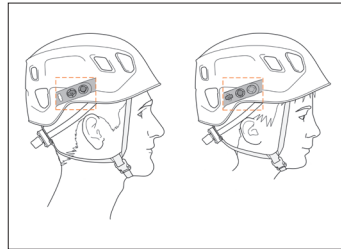

The headband can be pre-adjusted to a large or small head size.