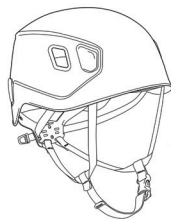

PANGA® CUSTOM
page 11