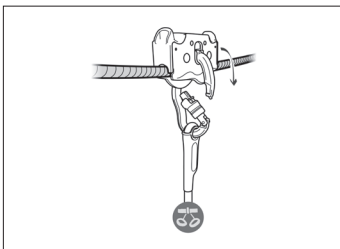

The ergonomic opening system allows the client to easily install the trolley on the cable with one hand.

Excellent grip makes it comfortable for the client to manipulate.

Two positioning support grooves for the connectors limit abrasion from the cable.

NEW
2021

TRAC GUIDE

Trolley with optimal durability for adventure parks

TRAC GUIDE is a trolley designed for adventure parks. Featuring an ergonomic captive carabiner, it allows the guide or monitor to quickly install the trolley on the cable with one hand. Because the carabiner pivots, the trolley remains in position on the cable when it makes contact with the end brake of the zip line. The ends are equipped with protective impact surfaces to reduce the risk of pinched fingers, and two connector support grooves to help to avoid abrasion from the cable. The JOKO and AVENTEX lanyards and the trolley are directly integrated to reduce the risk of separation or loss. The carabiner's reinforced construction provides greater resistance to damp and salty environments. Product life is extended thanks to extremely durable bearings and removable impact surfaces available as spare parts.

The ergonomic captive carabiner allows the guide to quickly install the trolley on the cable with one hand.

Because the system allows the carabiner to pivot, the trolley remains in position on the cable when it makes contact with the end brake of the zip line.