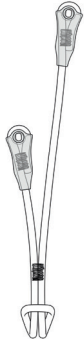

NEW
2021

JOKO CUSTOM

Customizable rope lanyard for adventure parks

JOKO CUSTOM is an entirely customizable rope lanyard designed for adventure parks. Easy-to-use, this lanyard allows the user to attach the mobile connection device to the harness. The ends are equipped with a plastic sheath to protect the stitching from abrasion. Petzl Custom can customize the lanyard's color and length, and offers a choice of a single or double arm. Choice of terminations and harness connection types are also possible. Connectors and TRAC trolleys can be pre-installed for a ready-to-use solution.

NEW
2021