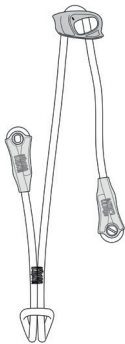

JOKO ADJUST CUSTOM

Customizable adjustable rope lanyard for adventure parks

JOKO ADJUST CUSTOM is an entirely customizable adjustable rope lanyard equipped with an ADJUST rope adjuster and designed for adventure parks. Easy-to-use, this lanyard allows the user to attach the mobile connection device to the harness. The ends are equipped with a plastic sheath to protect the stitching from abrasion. Petzl Custom can customize the lanyard's color and length, and offers a choice of a single or double arm. Choice of terminations and harness connection types are also possible. Connectors and TRAC trolleys can be pre-installed for a ready-to-use solution.