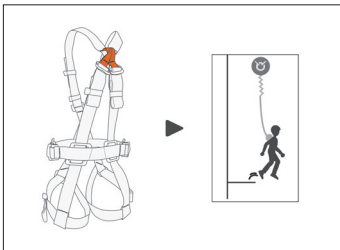

SWAN EASYFIT STAINLESS is a full-body harness designed for adventure parks. Color-coded straps make it easier to put on. Equipped with a FAST LT PIN-LOCK buckle to secure harness fastening; the PIN-LOCK locking system can only be opened by the guide with a special tool. The raised position of the connection point limits the risk of the client flipping. The stainless steel DOUBLEBACK buckles and thick webbing optimize durability for intensive use in damp and salty environments. The single size and identification areas simplify equipment inventory management.

NEW
2021

SWAN FREEFALL STEEL

Durable, easy-to-use full-body harness with dorsal attachment point for adventure parks

SWAN FREEFALL STEEL is a full-body harness designed for adventure parks. Color-coded straps make it easier to put on. The raised position of the connection point limits the risk of the client flipping. It also has a dorsal attachment point for belaying special adventure park activities such as freefall. Its durability makes for easy maintenance and extended product life. The single size and identification areas simplify equipment inventory management.