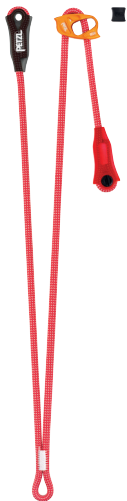

NEW
2021

DUAL CANYON CLUB

Double lanyard for canyoning

Designed for canyoning, the DUAL CANYON CLUB is an easy-to-use lanyard for groups. It allows progression on a lifeline with intermediate anchors and positioning at an anchor. It attaches easily to the CANYON CLUB harness with a simple girth hitch. The plastic sheaths hold the carabiners in position and protect the stitching from abrasion.

Attaches easily to the CANYON CLUB harness with a simple girth hitch.

Ends equipped with plastic sheaths to help hold the carabiners in place and protect the stitching from abrasion.

NEW
2021

DUAL CANYON GUIDE

Adjustable double lanyard for canyoning

Designed for canyoning, the DUAL CANYON GUIDE is an easy-to-use lanyard for advanced users and guides. It allows progression on a lifeline with intermediate anchors and optimal positioning at an anchor. It attaches directly to the pin of the gated attachment point on the CANYON GUIDE harness. The ADJUST rope adjuster has an ergonomic shape that allows for simple and quick length selection of the adjustable arm. The plastic sheaths hold the carabiners in position and help protect the stitching from abrasion.

Attaches directly to the pin of the gated attachment point on the CANYON GUIDE harness.

Adjustable arm is quick and easy to lengthen or shorten, thanks to the ergonomic ADJUST rope adjuster.

NEW
2021

DUAL CONNECT VARIO